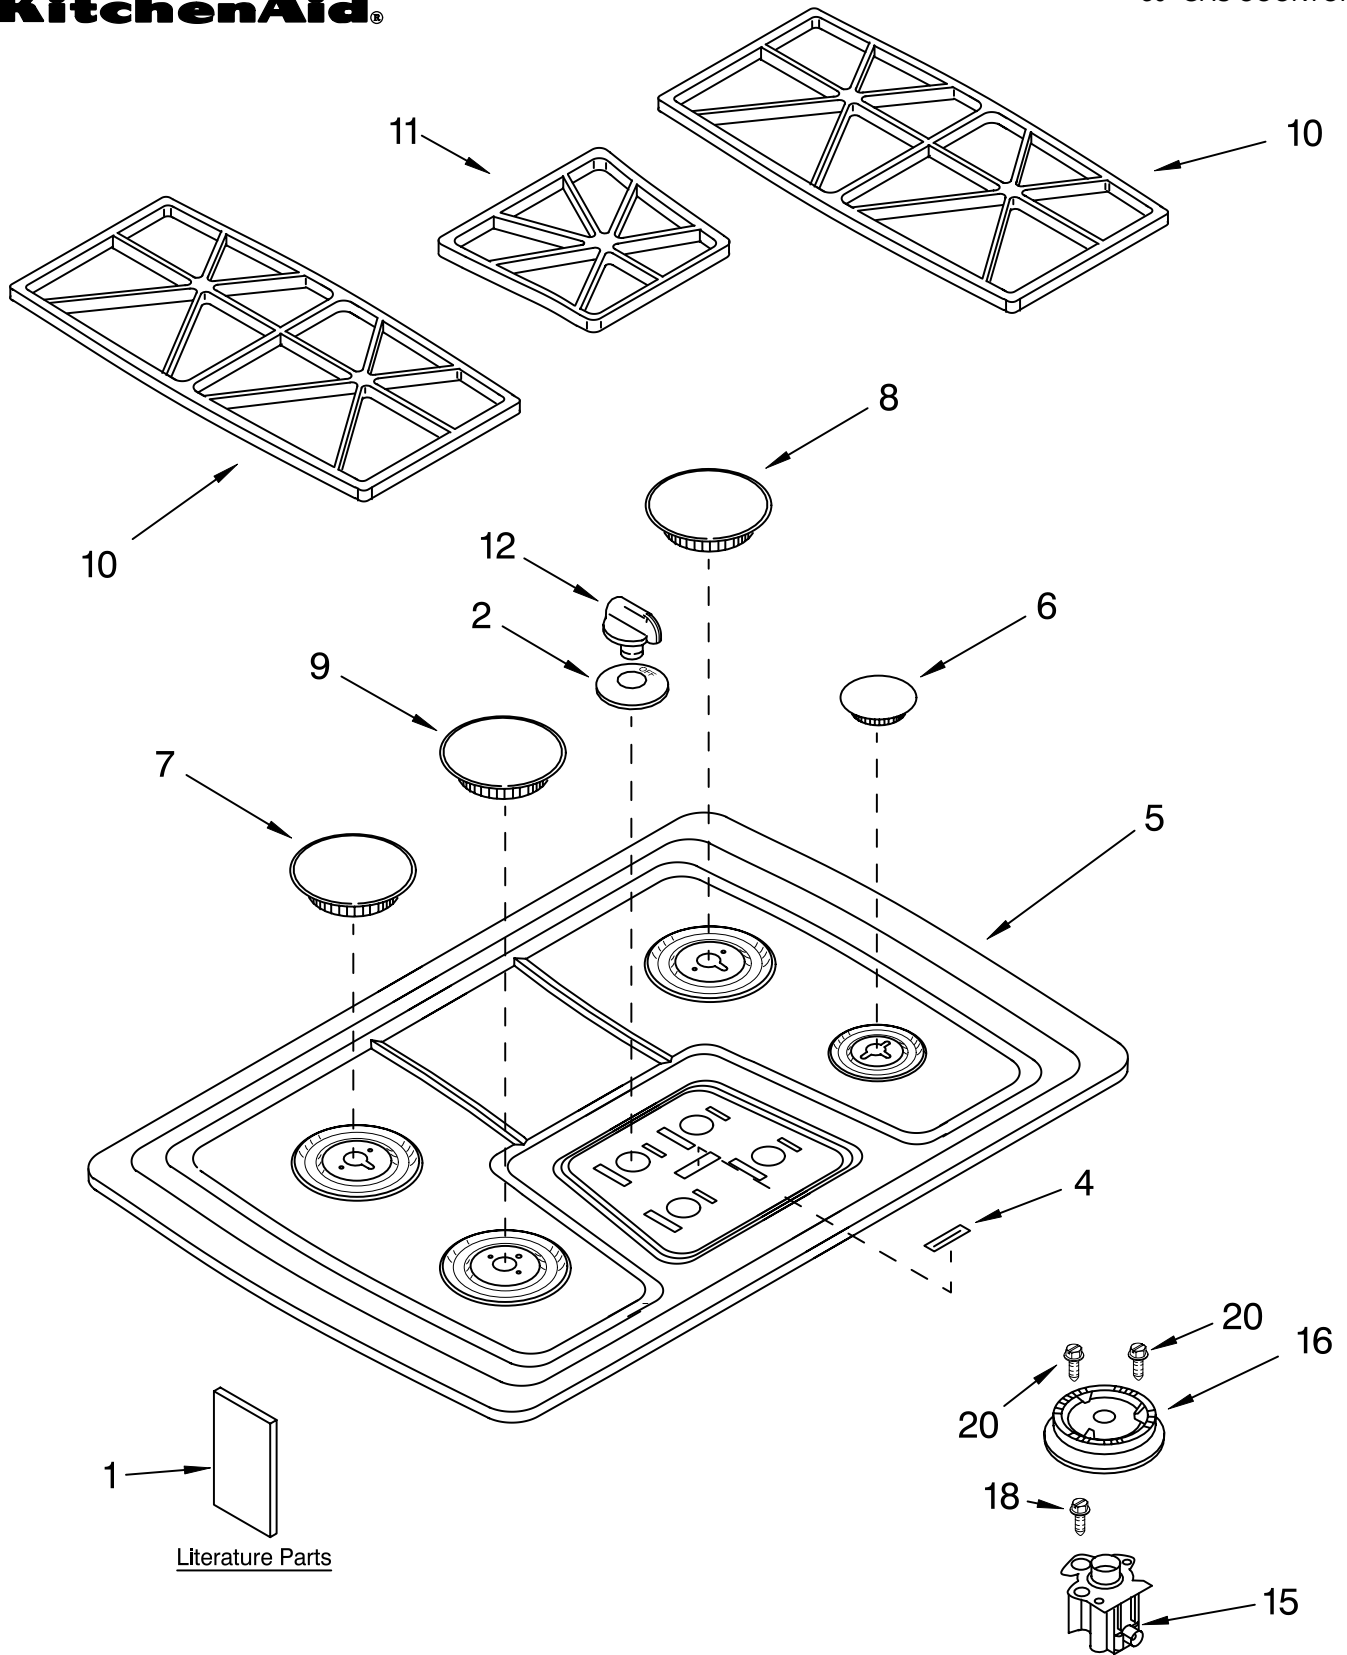

COOKTOP, BURNER AND GRATE PARTS

For Models: KGCS105GBL05, KGCS105GWH05, KGCS105GBT05, KGCS105GSS05
(Black) (White) (Biscuit) (Stainless Steel)

KitchenAid®

30" GAS COOKTOP

FOR ORDERING INFORMATION REFER TO PARTS PRICE LIST

COOKTOP, BURNER AND GRATE PARTS

For Models: KGCS105GBL05, KGCS105GWH05, KGCS105GBT05, KGCS105GSS05

(Black)

(White)

(Biscuit)

(Stainless Steel)

Illus. No.	Part No.	DESCRIPTION	Illus. No.	Part No.	DESCRIPTION	Illus. No.	Part No.	DESCRIPTION
1		LITERATURE PARTS	7		Cap, (LR)	11		Grate, Filler
		LIT4455834 Installation Instructions			3191732 White			4456440 White
		LIT3193071 Use & Care Guide			3191731 Black			4456439 Black
		LIT3192098 Wiring Diagram			3191733 Biscuit			4456441 Biscuit
		LIT3191638 Safe Cooking Tips			3192487 Use w/Stainless Steel Model			4456442 Use w/Stainless Steel Model
		LIT3192742 LP Conversion Instructions						
2		Collar, Knob	8		Cap, (RR)	12		Knob, Control (4)
		3192165 White			3191735 White			3191923 White
		3192164 Black			3191734 Black			3191922 Black
4		3192167 Biscuit	9		3191736 Biscuit	15		3191925 Biscuit
		Nameplate			3192488 Use w/Stainless Steel Model			4456622 Turbi
		3191516 White			Cap, (LF)			4456620 Semi Rapid
5		3191514 Black	10		3191738 White		4456621 Auxi	
		3191920 Biscuit			3191737 Black		4456619 Rapid	
		Cooktop			3191739 Biscuit	16		Head, Burner
		3191246 White			3192489 Use w/Stainless Steel Model			4455979 (6K)
		3191245 Black			Grate, Burner			4455980 (9K)
	3191294 Biscuit		4456436 White		4455981 (12K)			
	3191248 Stainless Steel		4456435 Black		4455849 (Turbi)			
6		Cap, (RF)		4456437 Biscuit	18		4449809 Screw	
		3191729 White		4456438 Use w/Stainless Steel Model		20		3368921 Screw
		3191728 Black						
		3191730 Biscuit						
		3192486 Use w/Stainless Steel Model						