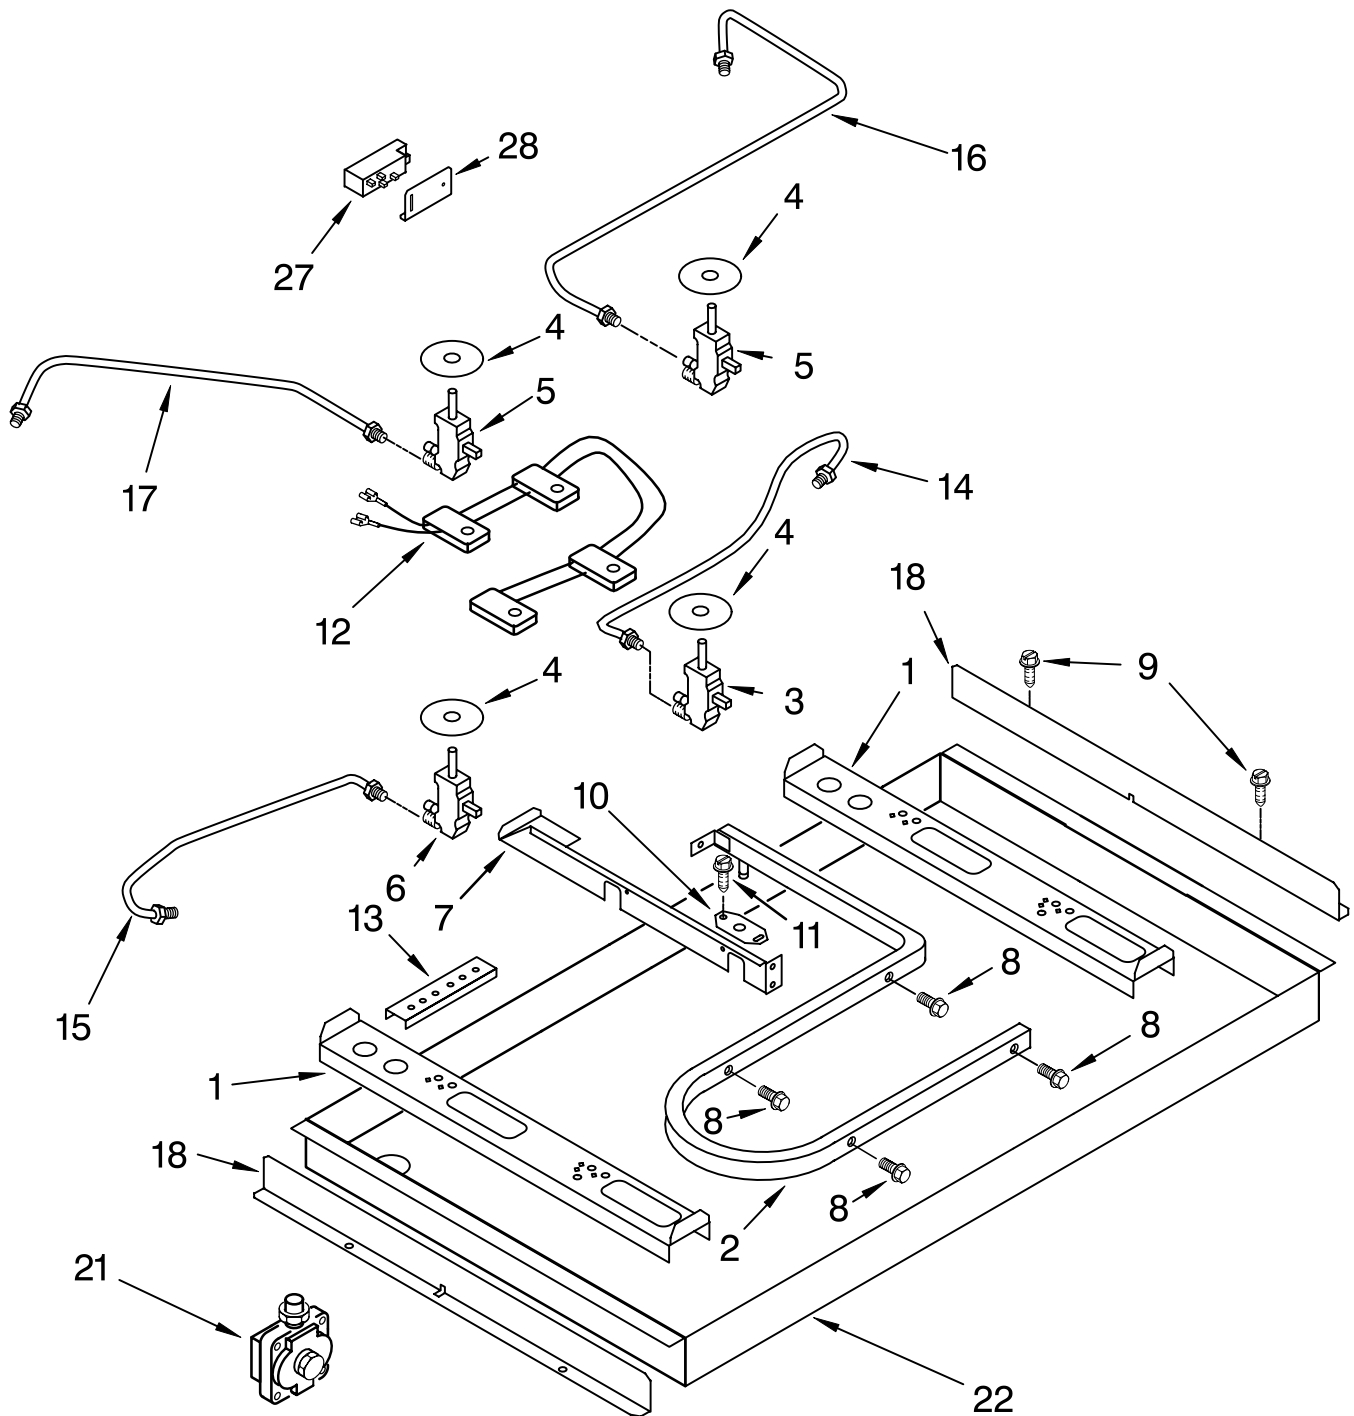

BURNER BOX, GAS VALVES, AND SWITCHES

For Models: KGCS105GBL05, KGCS105GWH05, KGCS105GBT05, KGCS105GSS05
(Black) (White) (Biscuit) (Stainless Steel)

FOR ORDERING INFORMATION REFER TO PARTS PRICE LIST

BURNER BOX, GAS VALVES, AND SWITCHES

For Models: KGCS105GBL05, KGCS105GWH05, KGCS105GBT05, KGCS105GSS05

(Black)

(White)

(Biscuit)

(Stainless Steel)

Illus. No.	Part No.	DESCRIPTION	Illus. No.	Part No.	DESCRIPTION	Illus. No.	Part No.	DESCRIPTION
1	3191557	Rail, Burner	8	3185829	Bolt, Gas Valve	16	3191325	Tubing, Gas Burner (RR)
2	6610011	Pipe, Manifold	9	3400843	Screw			
3	3191292	Valve, Gas Burner Burner, (RF)	10	3192491	Bracket, Mainfold	17	3191327	Tubing, Gas Burner (LR)
4	3191387	Seal, Shaft	11	3196160	Screw	18	3191462	Shield, Heat (2)
5	3191293	Valve, Gas Burner (RR & LR)	12	4456702	Harness & Switches	21	3177120	Regulator, Pressure
6	3192157	Valve, Gas Burner (LF)	13	4455917	Bracket, Mounting	22	4456785	Burner Box
7	3192819	Rail, Center	14	3191324	Tubing, Gas Burner (RF)	27	8522423	Module Spark
			15	3191326	Tubing, Gas Burner (LF)	28	4455837	Bracket, Spark Module

PARTS NOT ILLUSTRATED

Illus. No.	Part No.	DESCRIPTION

Following Parts Not Illustrated

- 3192231 Cord, Power
- 4173634 Bushing
- 3177991 Screw
- 3183401 Bracket, Mounting
- 4167077 Tinnerman Nut

Miscellaneous

- 3188310 Hardware, Mounting
- 3192741 Conversion Kit
  Natural Gas To L.P.

WIRING HARNESS PARTS

- 4456626 Harness, Ignitor 15" (2)
- 4456627 Harness, Ignitor 28" (2)