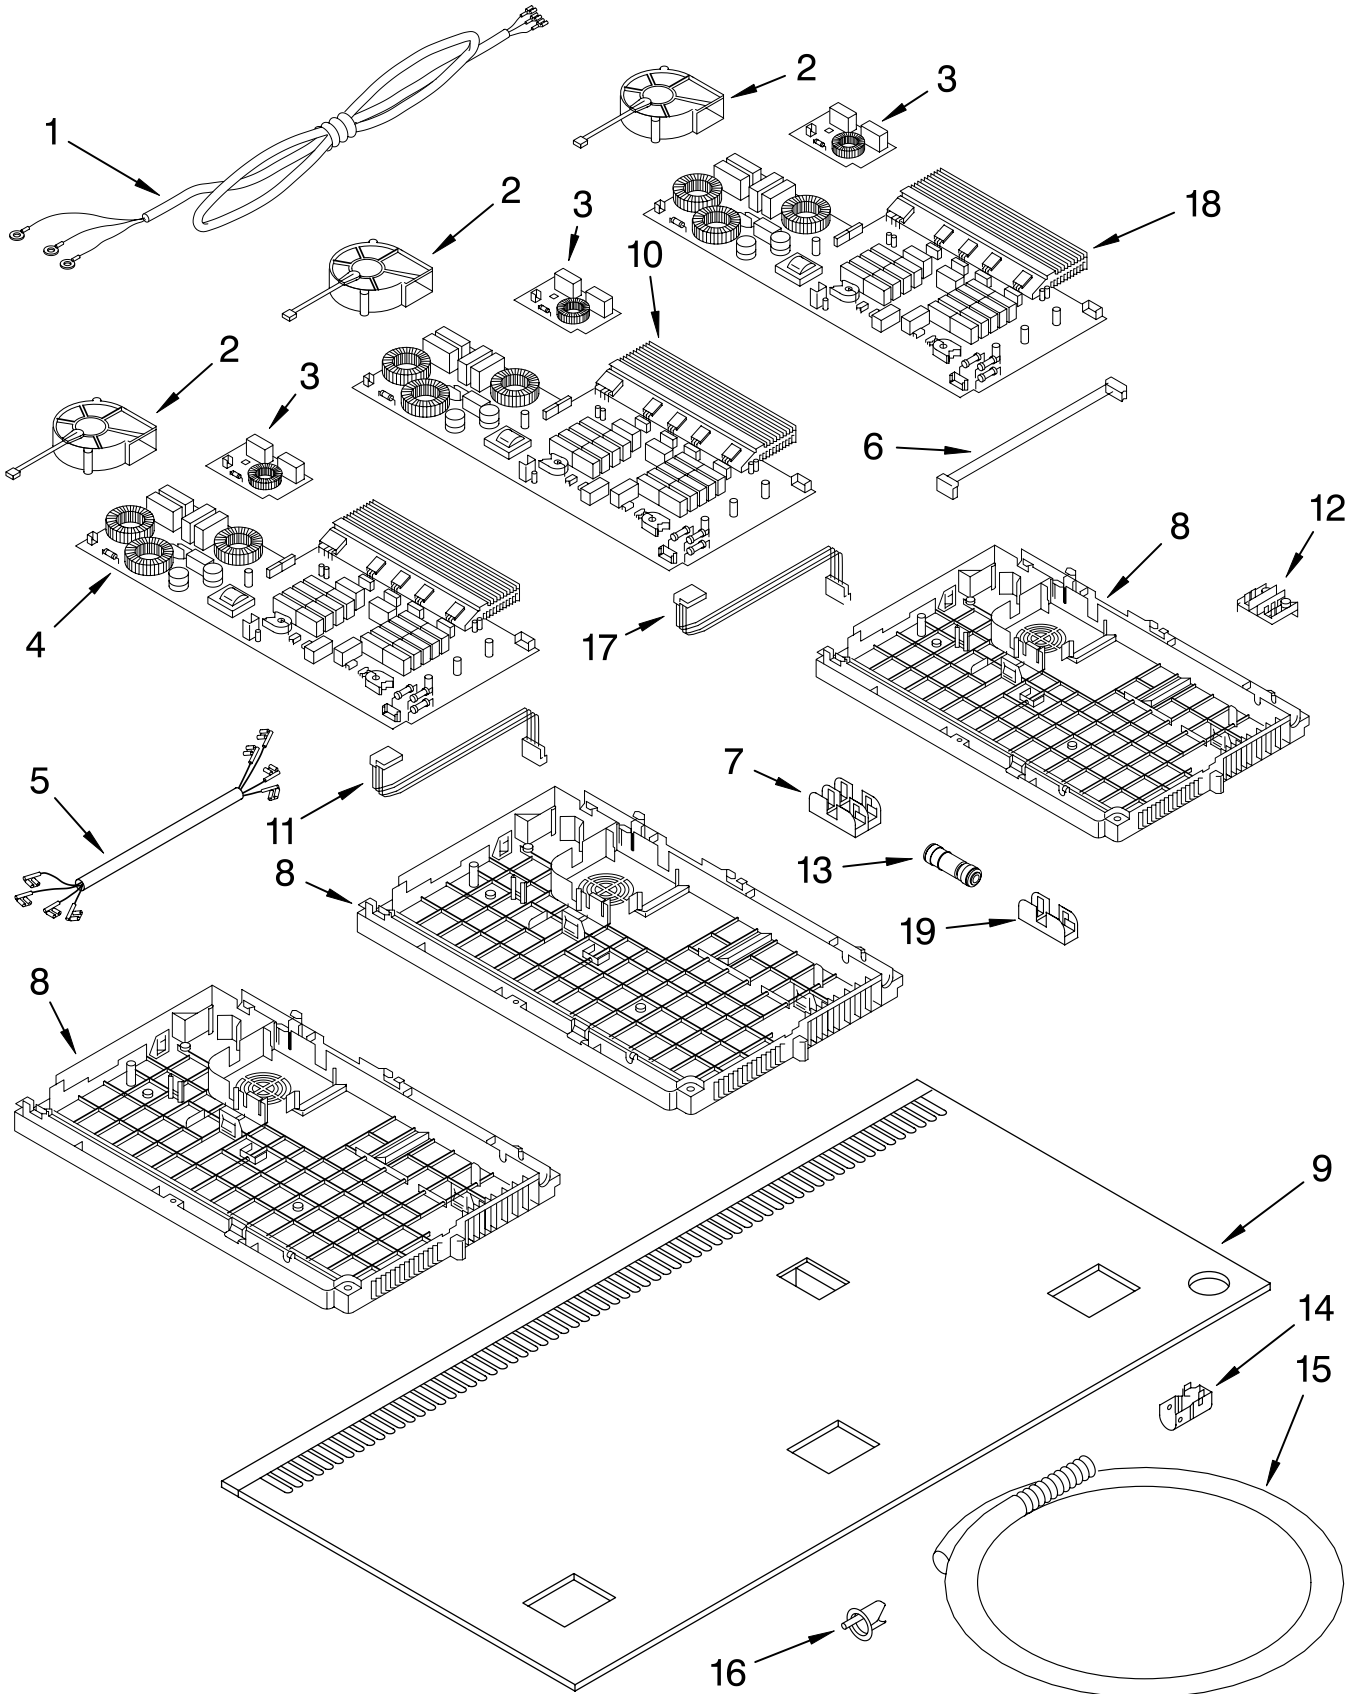

FOR ORDERING INFORMATION REFER TO PARTS PRICE LIST

# COOKTOP PARTS

For Models: KICU568SBL0  
(Black)

<b>Illus.</b>	<b>Part</b>	
<b>No.</b>	<b>No.</b>	<b>DESCRIPTION</b>
1		Literature Parts
	W10098720	Instruct, Install
	W10098710	Owners Manual
2	W10122346	Cooktop, Glass
3	W10122355	Bracket, Mntg(Kit)
4	W10122356	Bracket, Mntg(Kit)
5	W10122347	Seal
6	W10122332	Hotplate (180-180)
7	W10122353	Harness, Wire
8	W10122348	Spring
9	W10134544	Box, Burner
10	W10122333	Cover (Mica 180)
11	W10122335	Hotplate (210-150)
12	W10122340	Display
13	W10122351	Bracket, Mounting
14	W10122337	Cover (Mica 210)
15	W10122338	Cover (Mica 80)
16	W10122349	Harness, Wire
17	W10122354	Harness, Wire
18	W10122341	Display (Lock)
19	W10122344	Display (Clock)
20	W10122343	Display (Timer)
21	W10122342	Display (Power ON)
22	W10122336	Cover (Mica 280)
23	W10122350	Hotplate (280)

# INTERIOR PARTS

For Models: KICU568SBL0  
(Black)

FOR ORDERING INFORMATION REFER TO PARTS PRICE LIST

# INTERIOR PARTS

For Models: KICU568SBL0  
(Black)

<b>Illus.</b>	<b>Part</b>	
<b>No.</b>	<b>No.</b>	<b>DESCRIPTION</b>
1	W10122358	Cord, Power
2	W10122363	Fan, Blower
3	W10134543	Control, Elec
4	W10122364	Control, Elec
5	W10134545	Harness, Wire
6	W10122361	Harness, Wire
7	W10122375	Block, Fuse
8	W10122362	Bracket, Control
9	W10122369	Cover, Bottom
10	W10122366	Control, Elec
11	W10122376	Harness, Wire (T Control)
12	W10122379	Block, Terminal
13	W10122374	Fuse
14	W10122370	Bracket, Mounting
15	W10122371	Conduit
16	W10122372	Bushing
17	W10122378	Harness, Wire
18	W10122367	Control, Elec
19	W10122373	Block, Fuse