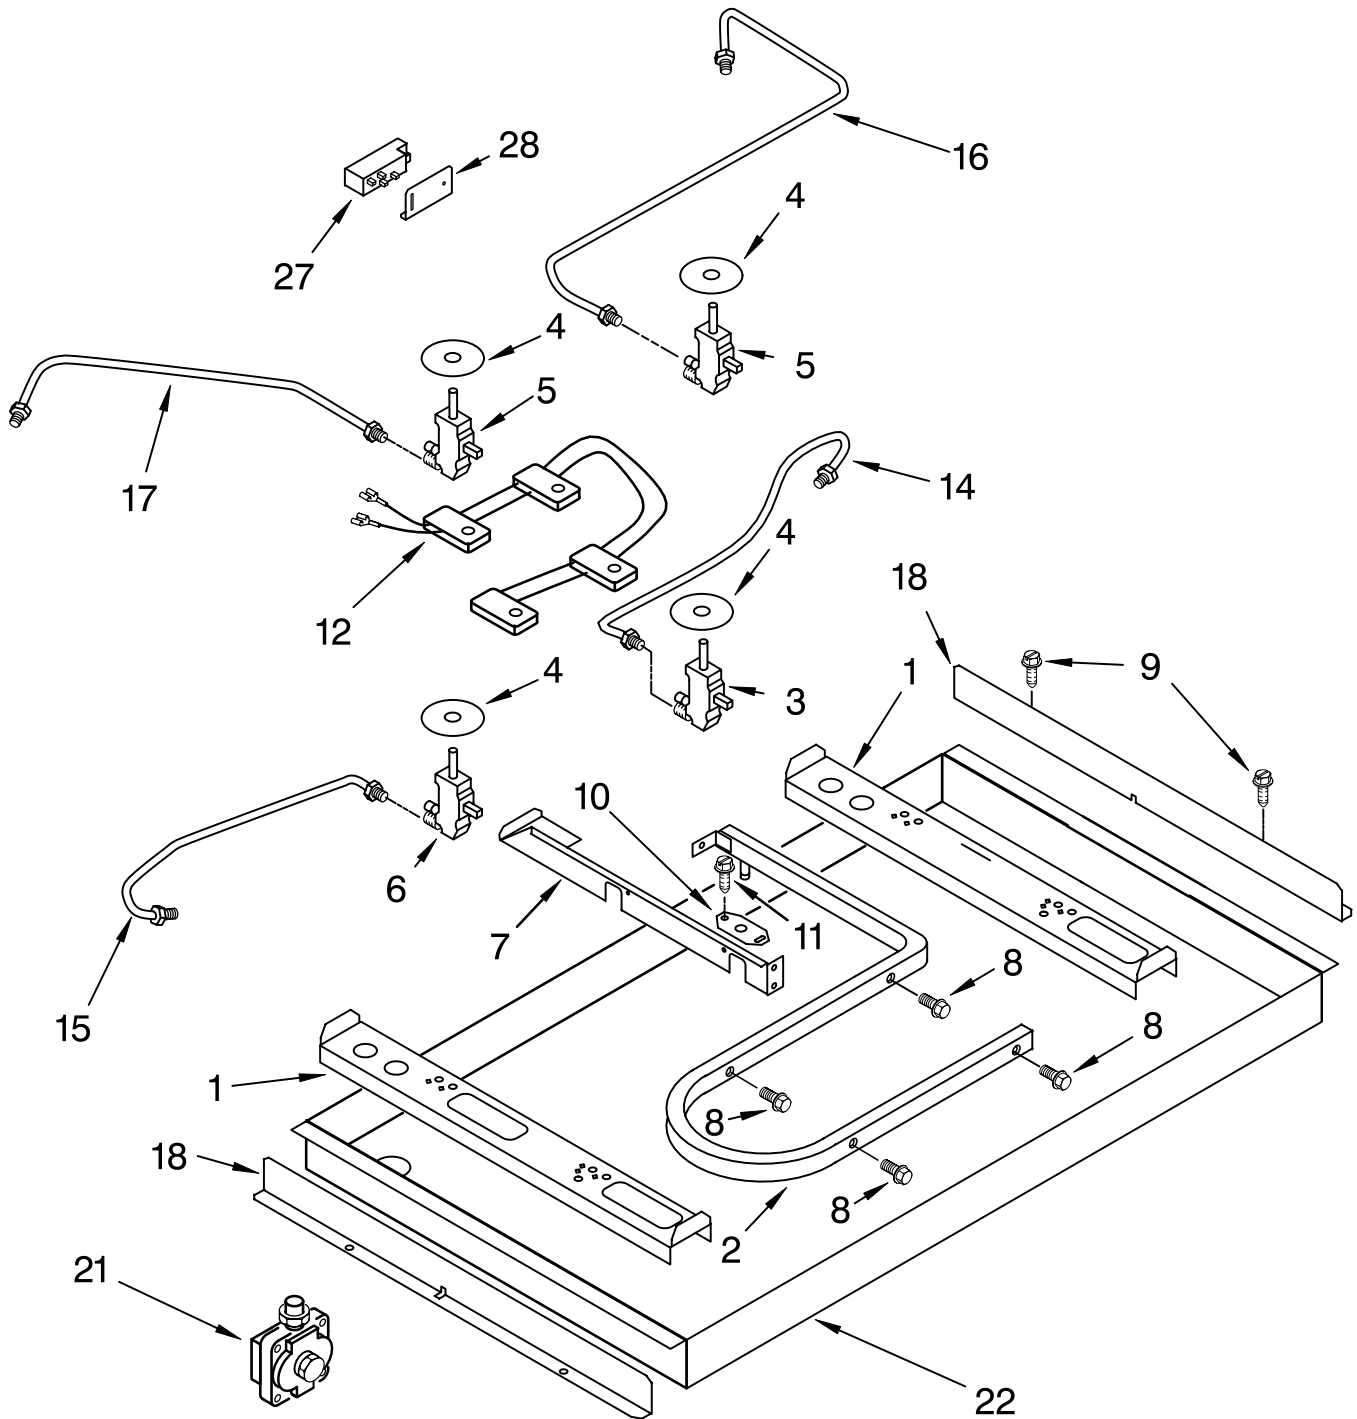

BURNER BOX, GAS VALVES, AND SWITCHES

For Models: KGCS105GBL2, KGCS105GWH2, KGCS105GAL2, KGCS105GBT2, KGCS105GSS2
(Black) (White) (Almond) (Biscuit) (Stainless Steel)

FOR ORDERING INFORMATION REFER TO PARTS PRICE LIST

BURNER BOX, GAS VALVES, AND SWITCHES

For Models: KGCS105GBL2, KGCS105GWH2, KGCS105GAL2, KGCS105GBT2, KGCS105GSS2
(Black) (White) (Almond) (Biscuit) (Stainless Steel)

Illus. No.	Part No.	DESCRIPTION	Illus. No.	Part No.	DESCRIPTION	Illus. No.	Part No.	DESCRIPTION
1	3191557	Rail, Burner	11	3196160	Screw	27	8053421	Module Spark
2	3191315	Pipe, Manifold	12	3191334	Harness & Switches	28	4455260	Bracket, Spark Module
3	3191292	Valve, Gas Burner Burner, (RF)	14	3191324	Tubing, Gas Burner (RF)	LITERATURE PARTS		
4	3191387	Seal, Shaft	15	3191326	Tubing, Gas Burner (LF)	LIT3191827		Installation Instructions
5	3191293	Valve, Gas Burner (RR & LR)	16	3191325	Tubing, Gas Burner (RR)	LIT3193071		Use & Care Guide
6	3192157	Valve, Gas Burner (LF)	17	3191327	Tubing, Gas Burner (LR)	LIT3192098		Wiring Diagram
7	3192083	Rail, Center	18	3191462	Shield, Heat (2)	LIT3191638		Tips-Safer Cooking
8	307630	Bolt, Gas Valve	21	3177120	Regulator, Pressure	LIT3192742		LP Conversion Instructions
9	3177991	Screw	22	4455261	Burner Box			
10	3192491	Bracket, Mainfold						

PARTS NOT ILLUSTRATED

Illus. No.	Part No.	DESCRIPTION

Following Parts Not Illustrated

- 3192231 Cord, Power
- 4173634 Bushing
- 3179557 Screw
- 3183401 Bracket, Mounting
- 4167077 Tinnerman Nut

Miscellaneous

- 3188310 Hardware, Mounting
- 3192741 Conversion Kit
  Natural Gas To L.P.

WIRING HARNESS PARTS

- 3192229 Harness, Ignitor 15" (2)
- 3192230 Harness, Ignitor 28" (2)