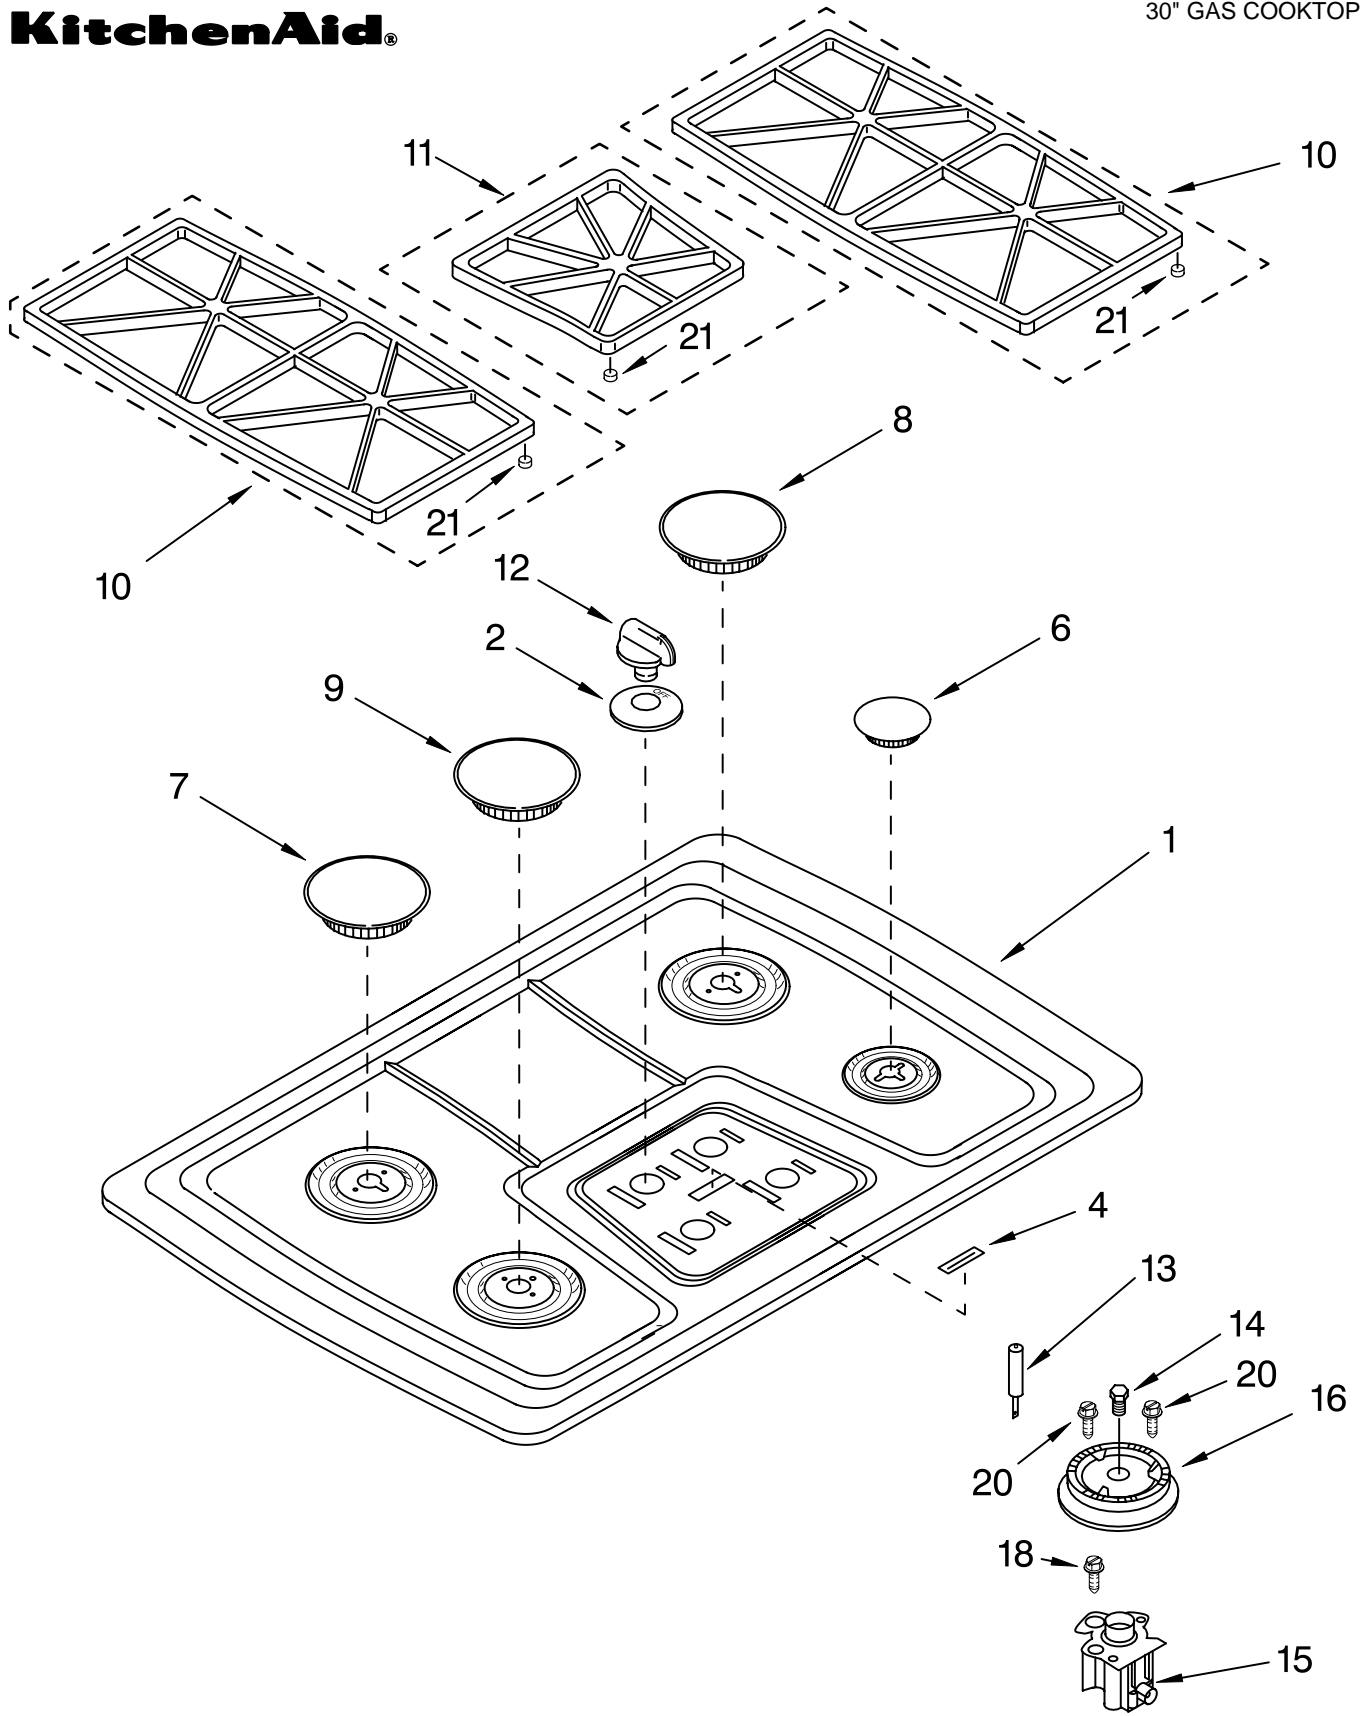

COOKTOP, BURNER AND GRATE PARTS

For Models: KGCS105GBL2, KGCS105GWH2, KGCS105GAL2, KGCS105GBT2, KGCS105GSS2
(Black) (White) (Almond) (Biscuit) (Stainless Steel)

30" GAS COOKTOP

KitchenAid®

FOR ORDERING INFORMATION REFER TO PARTS PRICE LIST

COOKTOP, BURNER AND GRATE PARTS

For Models: KGCS105GBL2, KGCS105GWH2, KGCS105GAL2, KGCS105GBT2, KGCS105GSS2
 (Black) (White) (Almond) (Biscuit) (Stainless Steel)

Illus. No.	Part No.	DESCRIPTION	Illus. No.	Part No.	DESCRIPTION	Illus. No.	Part No.	DESCRIPTION
1		Cooktop	7		Cap, (LR)	12		Knob, Control (4)
	3191246	White		3191732	White		3191923	White
	3191245	Black		3191731	Black		3191922	Black
	3191247	Almond		3191733	Biscuit		3191924	Almond
	3191294	Biscuit		3192487	Use w/Stainless		3191925	Biscuit
	3191248	Stainless Steel			Steel Model	13	9754215	Ignitor
	3193090	Seal, Cooktop	8		Cap, (RR)	14		Orifice
2		Collar, Knob		3191735	White		3192528	Right Front
	3192165	White		3191734	Black		3192523	Left Rear
	3192164	Black		3191736	Biscuit		3192524	Right Rear
	3192166	Almond		3192488	Use w/Stainless		3192525	Left Front
	3192167	Biscuit			Steel Model	15		Holder, Orifice
4		Nameplate	9		Cap, (LF)		9754182	Right Front
	3191516	White		3191738	White		9754186	Left Rear
	3191514	Black		3191737	Black		9754187	Right Rear
	3191517	Almond		3191739	Biscuit		9754188	Left Front
	3191920	Biscuit		3192489	Use w/Stainless	16		Head, Burner
6		Cap, (RF)			Steel Model		8273216	Right Front
	3191729	White	10		Grate, Burner		8273215	Left Rear
	3191728	Black		3191486	White		8273214	Right Rear
	3191730	Biscuit		3191485	Black		9754181	Left Front
	3192486	Use w/Stainless		3191487	Biscuit	18	4449809	Screw
		Steel Model		3192485	Use w/Stainless	20	3368921	Screw
					Steel Model	21	3192720	Pad, Grate
			11		Grate, Filler			
				3191278	White			
				3191277	Black			
				3191279	Biscuit			
				3192484	Use w/Stainless			
					Steel Model			