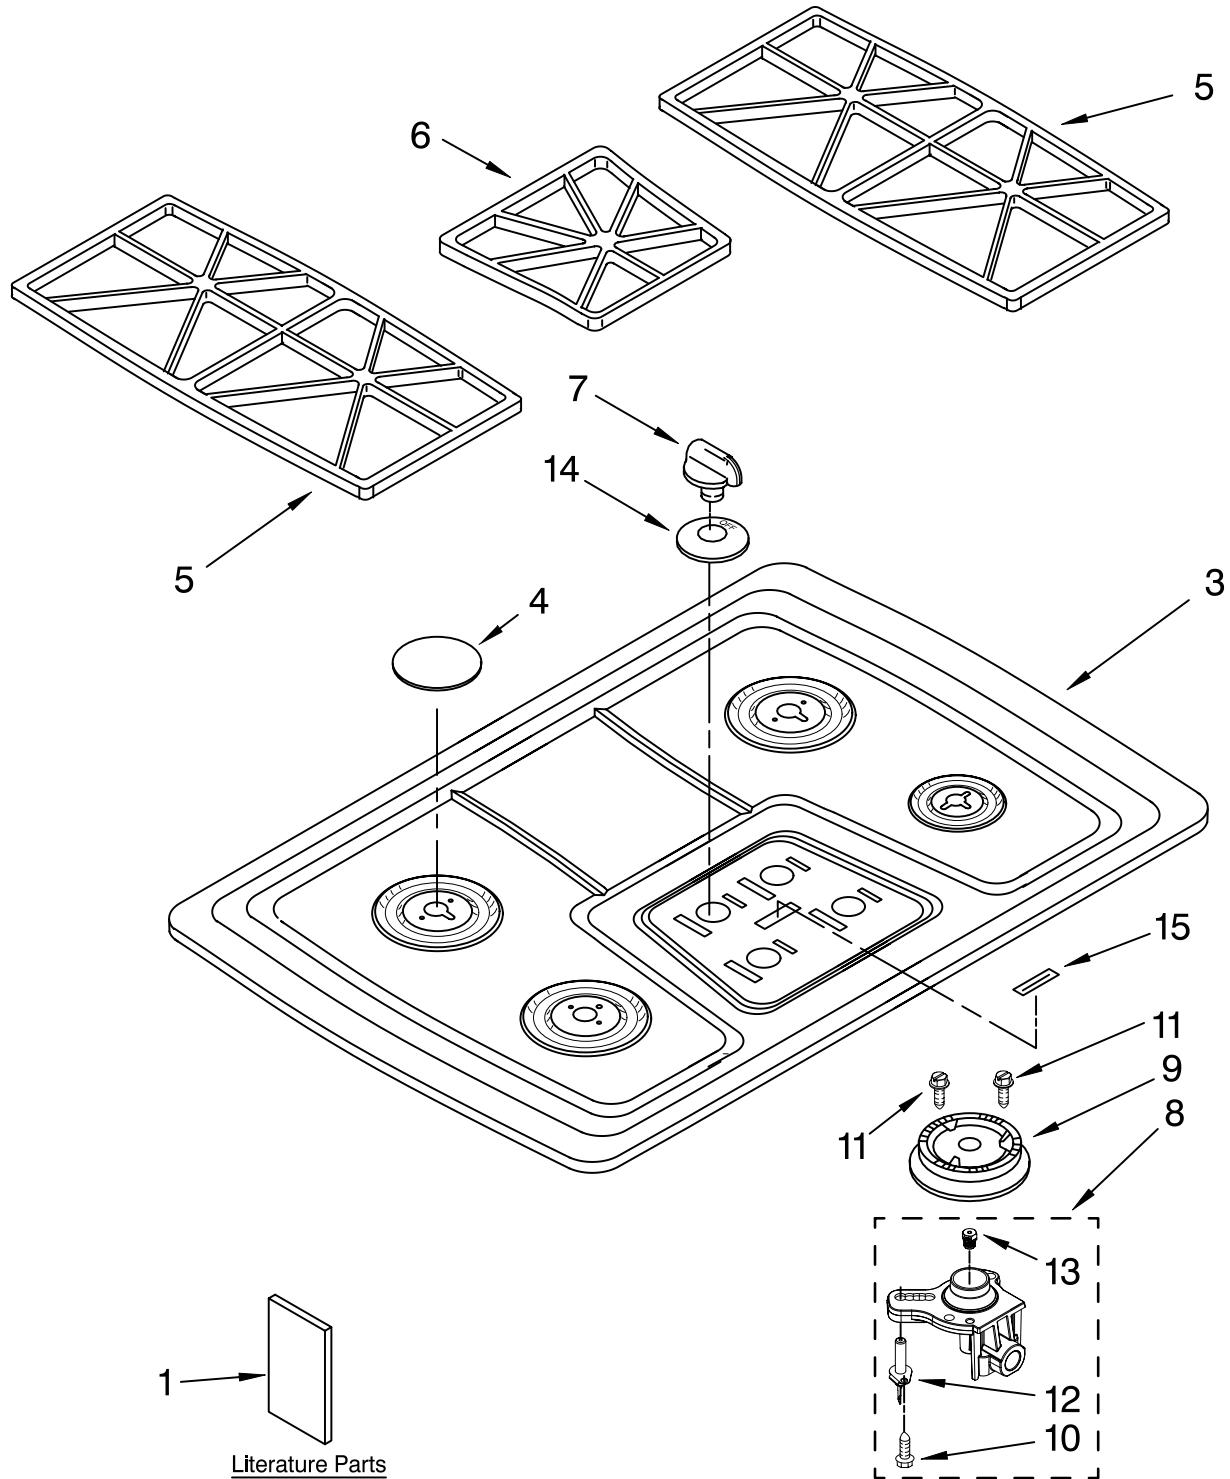

COOKTOP, BURNER AND GRATE PARTS

KitchenAid®

For Models: KGCS105GSS10
(Stainless)

30" GAS COOKTOP

FOR ORDERING INFORMATION REFER TO PARTS PRICE LIST

COOKTOP, BURNER AND GRATE PARTS

For Models: KGCS105GSS10
(Stainless)

Illus. No.	Part No.	DESCRIPTION
1		Literature Parts
	W10131955	Installation Instructions
	8304571	Undercounter Installation
	8286640	Use & Care Guide
		Safe Cooking Tips
	3191638	English
	9759133	French
3	W10140179	Cooktop
4		Burner Caps
	8286153CB	RF
	8286154CB	LR
	8286155CB	RR
	3192489	LF
5	9759505	Grate, Burner
6	9759509	Grate, Center
7	3191922	Knob, Control
8		Holder, Orifice
	W10128448	RF
	W10128450	LR
	8287052	RR
	W10155786	LF
9		Head, Burner
	8286181	RF
	8286184	LR
	8286182	RR
	4455849	LF
10	8273062	Screw
11	3368921	Screw
12	9782116	Electrode
13		Orifice
	3192529	LR & RF
	3192523	LR
	3192525	RR
	3192525	LF
14	4457192	Collar, Knob
15	3191514	Nameplate

For Models: KGCS105GSS10
(Stainless)

<u>Illus. No.</u>	<u>Part No.</u>	<u>DESCRIPTION</u>
1	8285796	Rail, Burner
2	8286069	Pipe, Manifold
3		Valve, Gas Burner
	8286559	White (2)
	4456817	Black
	8286560	Purple
	4456818	Bronze
4	3191387	Seal, Shaft
5	W10131956	Regulator Pressure
6	8285791	Rail, Center
7	8523704	Bolt, Gas Valve
8	3400843	Screw
9	3192491	Bracket, Mainfold
10	3196160	Screw
11	4456905	Harness, Switches
12	4455917	Bracket, Mounting
13	8285793	Tubing, Gas Burner (RF)
14	8285794	Tubing, Gas Burner (LF)
15	8285792	Tubing, Gas Burner (RR)
16	8285795	Tubing, Gas Burner (LR)
17	3191462	Shield, Heat (2)
19	9760837	Burner Box
20	3400093	Screw
21	8285788	Shield, Heat
22	3177991	Screw
23	8522423	Spark Module
24	4449809	Screw
25	4455837	Bracket, Spark Module
26	9759145	Bracket, Main Support

FOR ORDERING INFORMATION REFER TO PARTS PRICE LIST

OPTIONAL PARTS (NOT INCLUDED)

For Models: KGCS105GSS10
(Stainless)

Illus. No.	Part No.	DESCRIPTION
<hr/>		
Following Parts Not Illustrated		
<hr/>		

9763116 Cord, Power
3177991 Screw