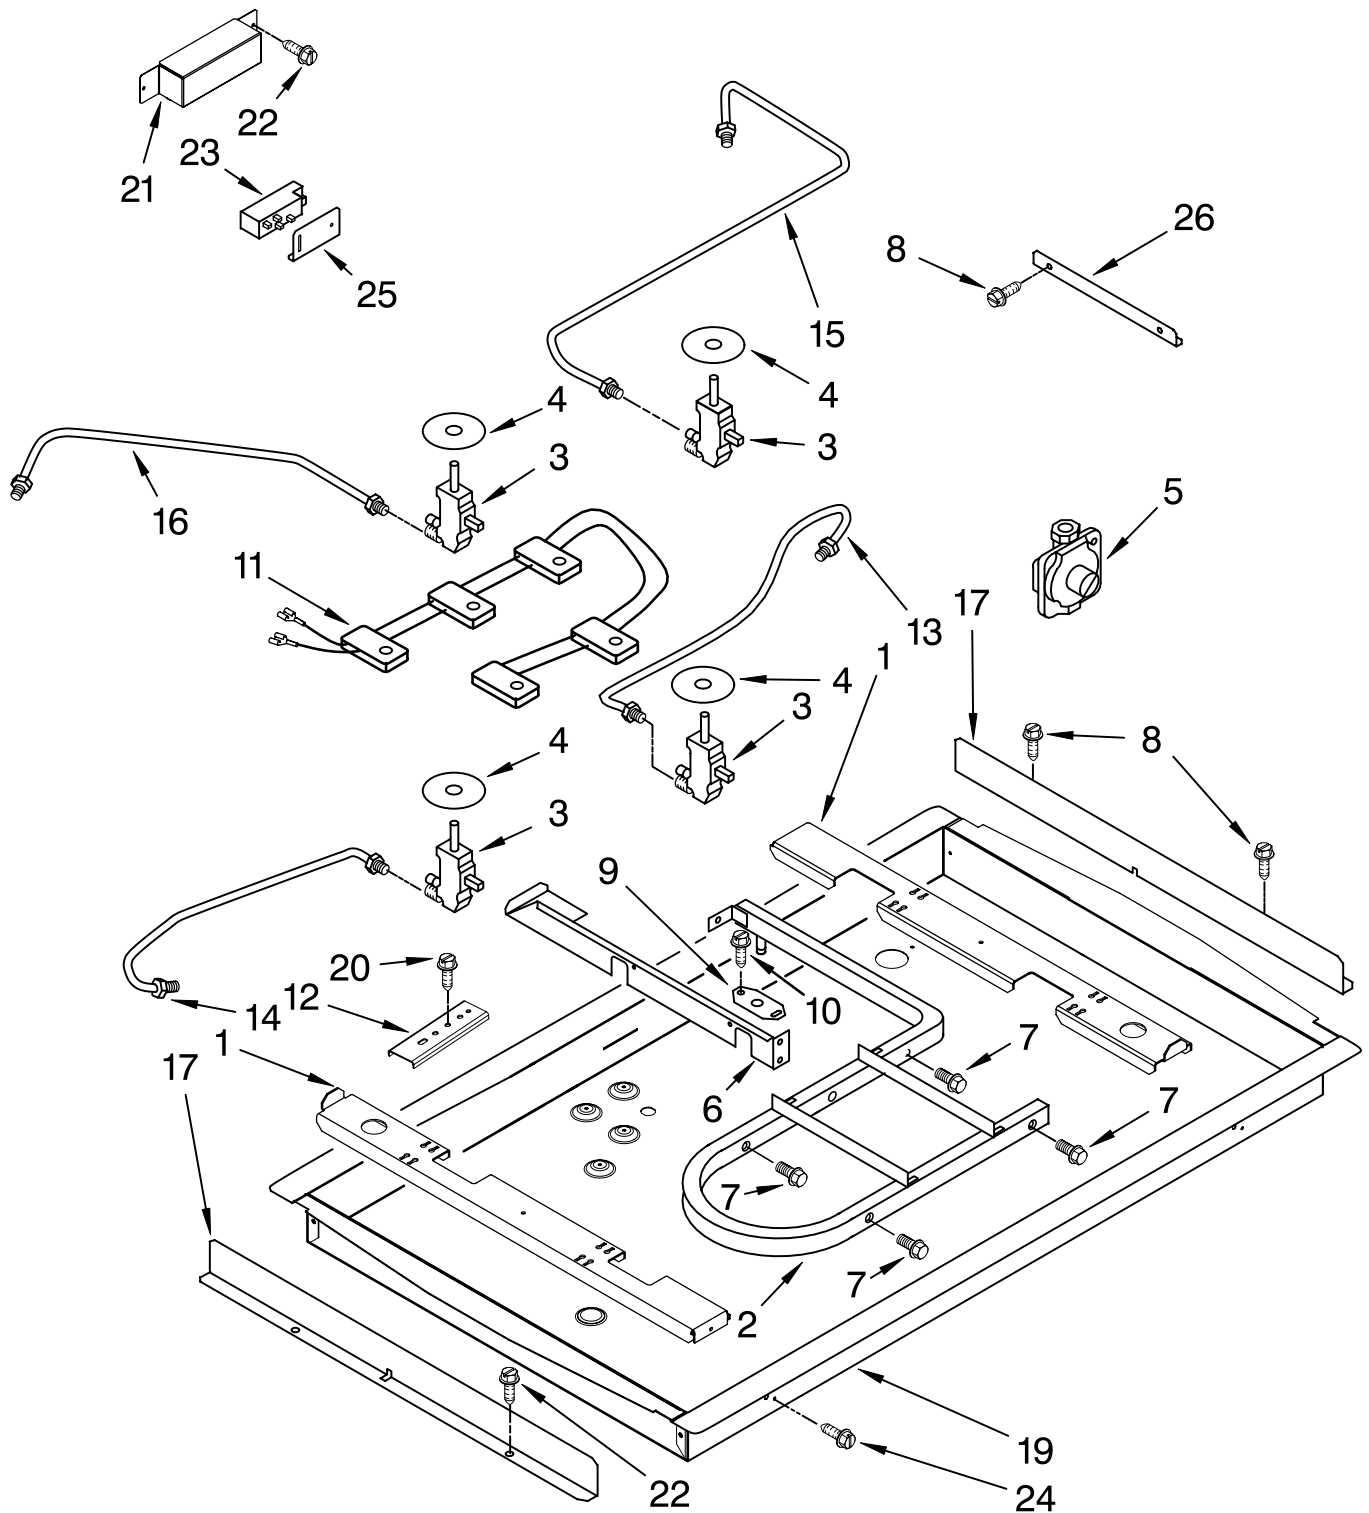

BURNER BOX, GAS VALVES, AND SWITCHES

For Models: KGCS105GSS10
(Stainless)

FOR ORDERING INFORMATION REFER TO PARTS PRICE LIST

BURNER BOX, GAS VALVES, AND SWITCHES

For Models: KGCS105GSS10
(Stainless)

<u>Illus. No.</u>	<u>Part No.</u>	<u>DESCRIPTION</u>
1	8285796	Rail, Burner
2	8286069	Pipe, Manifold
3		Valve, Gas Burner
	8286559	White (2)
	4456817	Black
	8286560	Purple
	4456818	Bronze
4	3191387	Seal, Shaft
5	W10131956	Regulator Pressure
6	8285791	Rail, Center
7	8523704	Bolt, Gas Valve
8	3400843	Screw
9	3192491	Bracket, Mainfold
10	3196160	Screw
11	4456905	Harness, Switches
12	4455917	Bracket, Mounting
13	8285793	Tubing, Gas Burner (RF)
14	8285794	Tubing, Gas Burner (LF)
15	8285792	Tubing, Gas Burner (RR)
16	8285795	Tubing, Gas Burner (LR)
17	3191462	Shield, Heat (2)
19	9760837	Burner Box
20	3400093	Screw
21	8285788	Shield, Heat
22	3177991	Screw
23	8522423	Spark Module
24	4449809	Screw
25	4455837	Bracket, Spark Module
26	9759145	Bracket, Main Support

FOR ORDERING INFORMATION REFER TO PARTS PRICE LIST