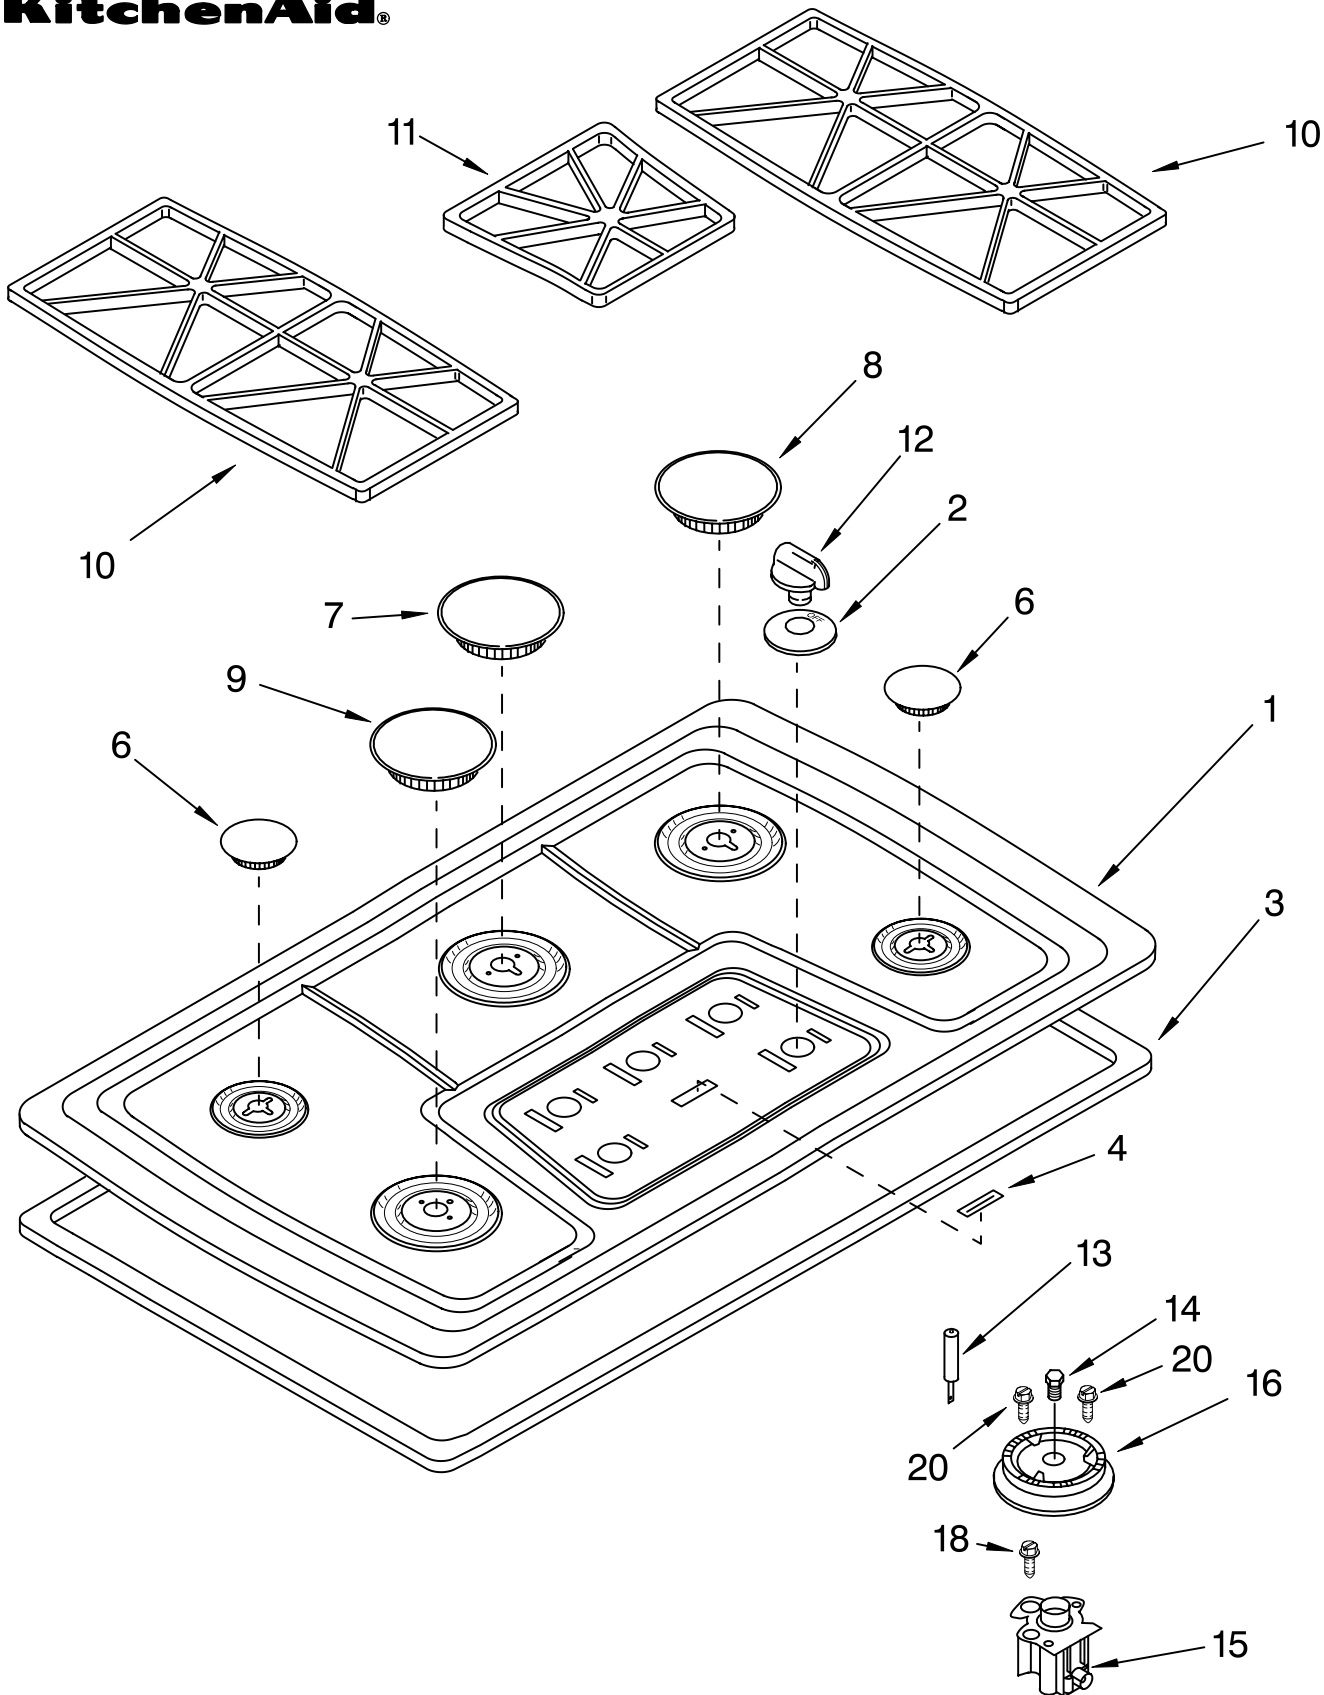

COOKTOP, BURNER AND GRATE PARTS

For Models: KGCS166GBL1, KGCS166GWH1, KGCS166GAL1, KGCS166GBT1, KGCS166GSS1
(Black) (White) (Almond) (Biscuit) (Stainless Steel)

36" GAS COOKTOP

KitchenAid®

FOR ORDERING INFORMATION REFER TO PARTS PRICE LIST

COOKTOP, BURNER AND GRATE PARTS

For Models: KGCS166GBL1, KGCS166GWH1, KGCS166GAL1, KGCS166GBT1, KGCS166GSS1

(Black) (White) (Almond) (Biscuit) (Stainless Steel)

Illus. No.	Part No.	DESCRIPTION	Illus. No.	Part No.	DESCRIPTION	Illus. No.	Part No.	DESCRIPTION
1	3191256	Cooktop White	7	3191732	Cap, (CR) White	12		Knob, Control (4) White
	3191255	Black		3191731	Black		3191923	Black
	3191257	Almond		3191733	Biscuit		3191922	Almond
	3191295	Biscuit		3192487	Use w/Stainless Steel Model		3191924	Biscuit
	3191258	Stainless Steel					3191925	Use w/Stainless Steel Model
2		Collar, Knob	8		Cap, (RR)	13	9754215	Ignitor
	3192165	White		3191735	White	14		Orifice
	3192164	Black		3191734	Black		3192528	RF – LR
	3192166	Almond		3191736	Biscuit		3192523	Center
	3192167	Biscuit		3192488	Use w/Stainless Steel Model		3192524	RR
3	3193091	Seal, Foam					3192525	LF
4		Nameplate	9		Cap, (LF)	15		Holder, Orifice
	3191516	White		3191738	White		9754182	RF – LR
	3191514	Black		3191737	Black		9754188	LF
	3191517	Almond		3191739	Biscuit		9754187	RR
	3191920	Biscuit		3192489	Use w/Stainless Steel Model		9754186	Center
6		Cap, (RF)(LR)				16		Head, Burner
	3191729	White	10		Grate, Burner		8273216	RF – LR
	3191728	Black		3191486	White		9754181	LF
	3191730	Biscuit		3191485	Black		8273214	RR
	3192486	Use w/Stainless Steel Model		3191487	Biscuit		8273215	Center
				3192485	Use w/Stainless Steel Model	18	4449809	Screw
						20	3368921	Screw
			11		Grate, Filler			
				3191281	White			
				3191280	Black			
				3191282	Biscuit			
				3192483	Use w/Stainless Steel Model			