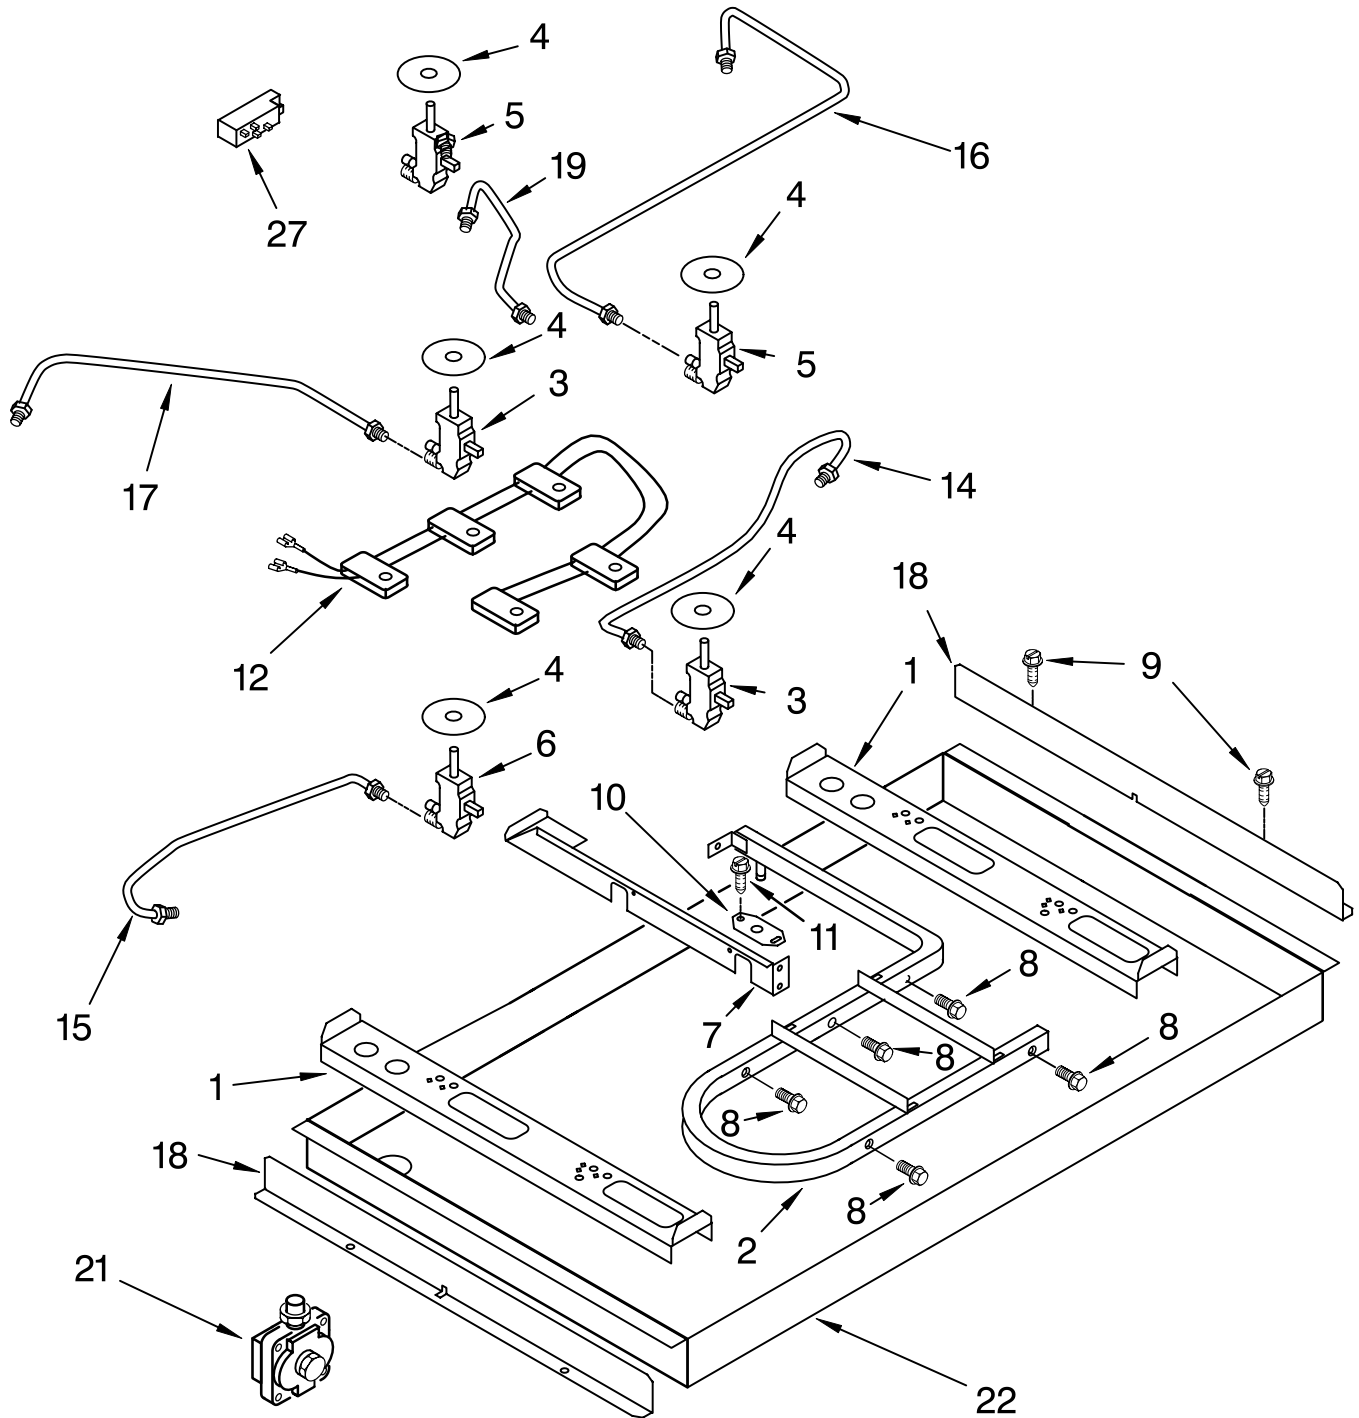

BURNER BOX, GAS VALVES, AND SWITCHES

For Models: KGCS166GBL1, KGCS166GWH1, KGCS166GAL1, KGCS166GBT1, KGCS166GSS1
(Black) (White) (Almond) (Biscuit) (Stainless Steel)

FOR ORDERING INFORMATION REFER TO PARTS PRICE LIST

BURNER BOX, GAS VALVES, AND SWITCHES

For Models: KGCS166GBL1, KGCS166GWH1, KGCS166GAL1, KGCS166GBT1, KGCS166GSS1
(Black) (White) (Almond) (Biscuit) (Stainless Steel)

Illus. No.	Part No.	DESCRIPTION	Illus. No.	Part No.	DESCRIPTION	Illus. No.	Part No.	DESCRIPTION
1	3191557	Rail, Burner	11	3196160	Screw	21	3177120	Regulator, Pressure
2	3191317	Pipe, Manifold	12	3191336	Harness & Switches	22	3192498	Burner Box
3	3191292	Valve, Gas Burner Burner, (RF)(LR)	14	3191324	Tubing, Gas Burner (RF)	27	3190700	Module Spark
4	3191387	Seal, Shaft	15	3191326	Tubing, Gas Burner (LF)	<u>LITERATURE PARTS</u>		
5	3191293	Valve, Gas Burner (RR & CR)	16	3191325	Tubing, Gas Burner (RR)		LIT3191827	Installation Instructions
6	3192157	Valve, Gas Burner (LF)	17	3191327	Tubing, Gas Burner (LR)		LIT3193071	Use & Care Guide
7	3192819	Rail, Center	18	3191462	Shield, Heat (2)		LIT3192099	Wiring Diagram
8	307630	Bolt, Gas Valve	19	3191332	Tubing, Gas Burner (CR)		LIT3191638	Tips-Safer Cooking
9	3177991	Screw					LIT3192742	LP Conversion Instructions
10	3192491	Bracket, Mainfold						

PARTS NOT ILLUSTRATED

Illus. No.	Part No.	DESCRIPTION

Following Parts Not Illustrated

- 3192231 Cord, Power
- 4173634 Bushing
- 3179557 Screw
- 3183401 Bracket, Mounting
- 4167077 Tinnerman Nut

Miscellaneous

- 3188310 Hardware, Mounting
- 3192741 Conversion Kit
  Natural Gas To L.P.

WIRING HARNESS PARTS

- 3192229 Harness,
  Ignitor 15" (2)
- 3191417 Wire, Ground
- 3192230 Harness,
  Ignitor 28" (2)