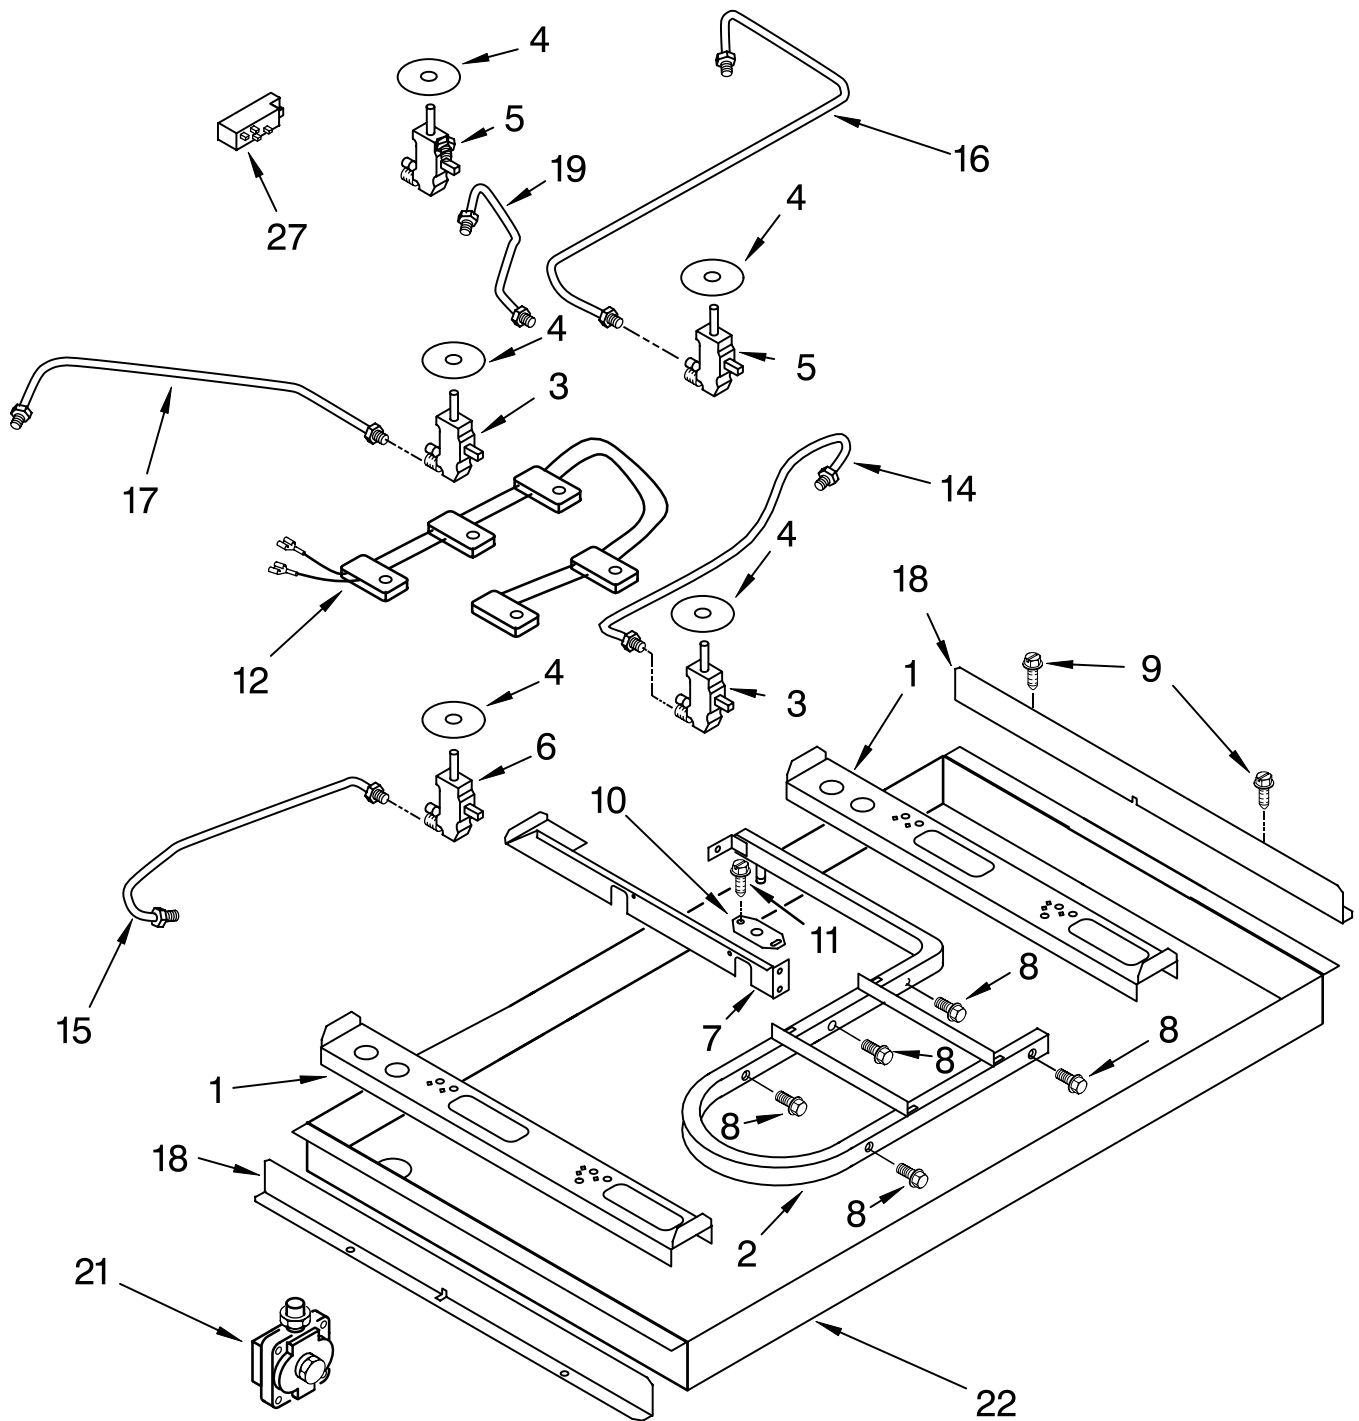

BURNER BOX, GAS VALVES, AND SWITCHES

For Models: KGCS166GBL0, KGCS166GWH0, KGCS166GAL0, KGCS166GBT0, KGCS166GSS0
(Black) (White) (Almond) (Biscuit) (Stainless Steel)

FOR ORDERING INFORMATION REFER TO PARTS PRICE LIST

BURNER BOX, GAS VALVES, AND SWITCHES

For Models: KGCS166GBL0, KGCS166GWH0, KGCS166GAL0, KGCS166GBT0, KGCS166GSS0

(Black)

(White)

(Almond)

(Biscuit)

(Stainless Steel)

Illus. No.	Part No.	DESCRIPTION	Illus. No.	Part No.	DESCRIPTION	Illus. No.	Part No.	DESCRIPTION
1	3191557	Rail, Burner	14	3191324	Tubing, Gas Burner (RF)	LITERATURE PARTS		
2	3191317	Pipe, Manifold	15	3191326	Tubing, Gas Burner (LF)	LIT3191827		Installation Instructions
3	3191292	Valve, Gas Burner (RF)(LR)	16	3191325	Tubing, Gas Burner (RR)	LIT3191828		Use & Care Guide
4	3191387	Seal, Shaft	17	3191327	Tubing, Gas Burner (LR)	LIT3192099		Wiring Diagram
5	3191293	Valve, Gas Burner (RR & CR)	18	3191462	Shield, Heat (2)	LIT3191638		Tips-Safer Cooking
6	3192157	Valve, Gas Burner (LF)	19	3191332	Tubing, Gas Burner (CR)	LIT3192260		LP Conversion Instructions
7	3192819	Rail, Center	21	3177120	Regulator, Pressure			
8	307630	Bolt, Gas Valve	22	3192498	Burner Box			
9	3177991	Screw	27	3190700	Module Spark			
10	3192491	Bracket, Mainfold						
11	3196160	Screw						
12	3191336	Harness & Switches						

PARTS NOT ILLUSTRATED

Illus. No.	Part No.	DESCRIPTION

Following Parts Not Illustrated

3192231	Cord, Power
4173634	Bushing
3179557	Screw
3183401	Bracket, Mounting
4167077	Tinnerman Nut

Miscellaneous

3188310	Hardware, Mounting
3192304	Conversion Kit Natural Gas To L.P.

WIRING HARNESS PARTS

3192229	Harness, Ignitor 15" (2)
3191417	Wire, Ground
3192230	Harness, Ignitor 28" (2)