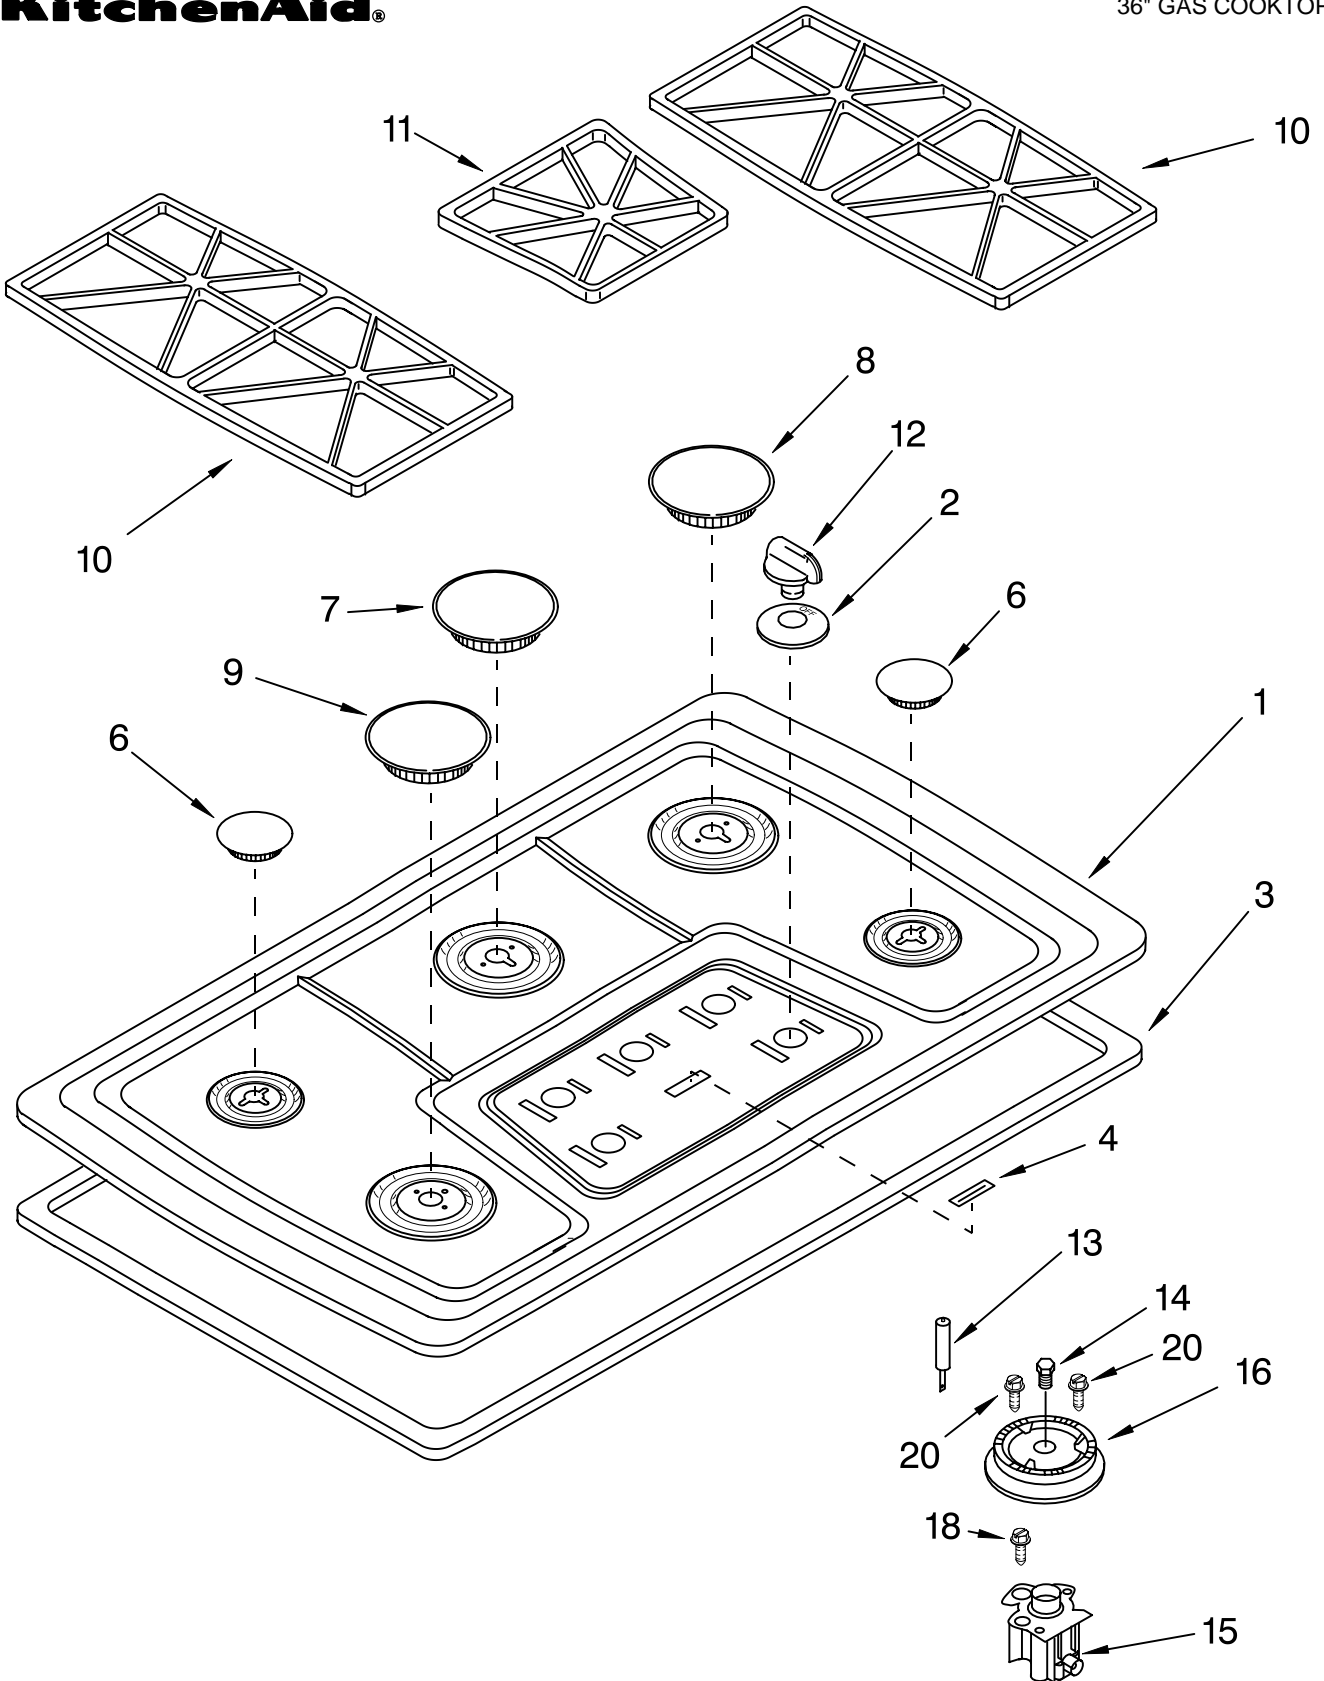

COOKTOP, BURNER AND GRATE PARTS

For Models: KGCS166GBL0, KGCS166GWH0, KGCS166GAL0, KGCS166GBT0, KGCS166GSS0
(Black) (White) (Almond) (Biscuit) (Stainless Steel)

KitchenAid®

36" GAS COOKTOP

FOR ORDERING INFORMATION REFER TO PARTS PRICE LIST

COOKTOP, BURNER AND GRATE PARTS

For Models: KGCS166GBL0, KGCS166GWH0, KGCS166GAL0, KGCS166GBT0, KGCS166GSS0

			(Black)	(White)	(Almond)	(Biscuit)	(Stainless Steel)	
Illus. No.	Part No.	DESCRIPTION	Illus. No.	Part No.	DESCRIPTION	Illus. No.	Part No.	DESCRIPTION
1		Cooktop	7		Cap, (CR)	12		Knob, Control (4)
	3191256	White		3191732	White		3191923	White
	3191255	Black		3191731	Black		3191922	Black
	3191257	Almond		3191733	Biscuit		3191924	Almond
	3191295	Biscuit		3192487	Use w/Stainless Steel Model		3191925	Biscuit
	3191258	Stainless Steel				13	3192527	Ignitor
2		Collar, Knob	8		Cap, (RR)	14		Orifice
	3192165	White		3191735	White		3192528	RF - LR
	3192164	Black		3191734	Black		3192523	Center
	3192166	Almond		3191736	Biscuit		3192524	RR
	3192167	Biscuit		3192488	Use w/Stainless Steel Model		3192525	LF
3	3191936	Seal, Foam				15		Holder, Orifice
4		Nameplate	9		Cap, (LF)		3191740	RF - LR
	3191516	White		3191738	White		3191741	LF
	3191514	Black		3191737	Black		3191742	RR
	3191517	Almond		3191739	Biscuit		3191743	Center
	3191920	Biscuit		3192489	Use w/Stainless Steel Model	16		Head, Burner
6		Cap, (RF)(LR)	10		Grate, Burner		9753109	RF - LR
	3191729	White		3191486	White		9753187	LF
	3191728	Black		3191485	Black		9753110	RR
	3191730	Biscuit		3191487	Biscuit		9753111	Center
	3192486	Use w/Stainless Steel Model		3192485	Use w/Stainless Steel Model	18	4449809	Screw
						20	3368921	Screw
			11		Grate, Filler			
				3191281	White			
				3191280	Black			
				3191282	Biscuit			
				3192483	Use w/Stainless Steel Model			