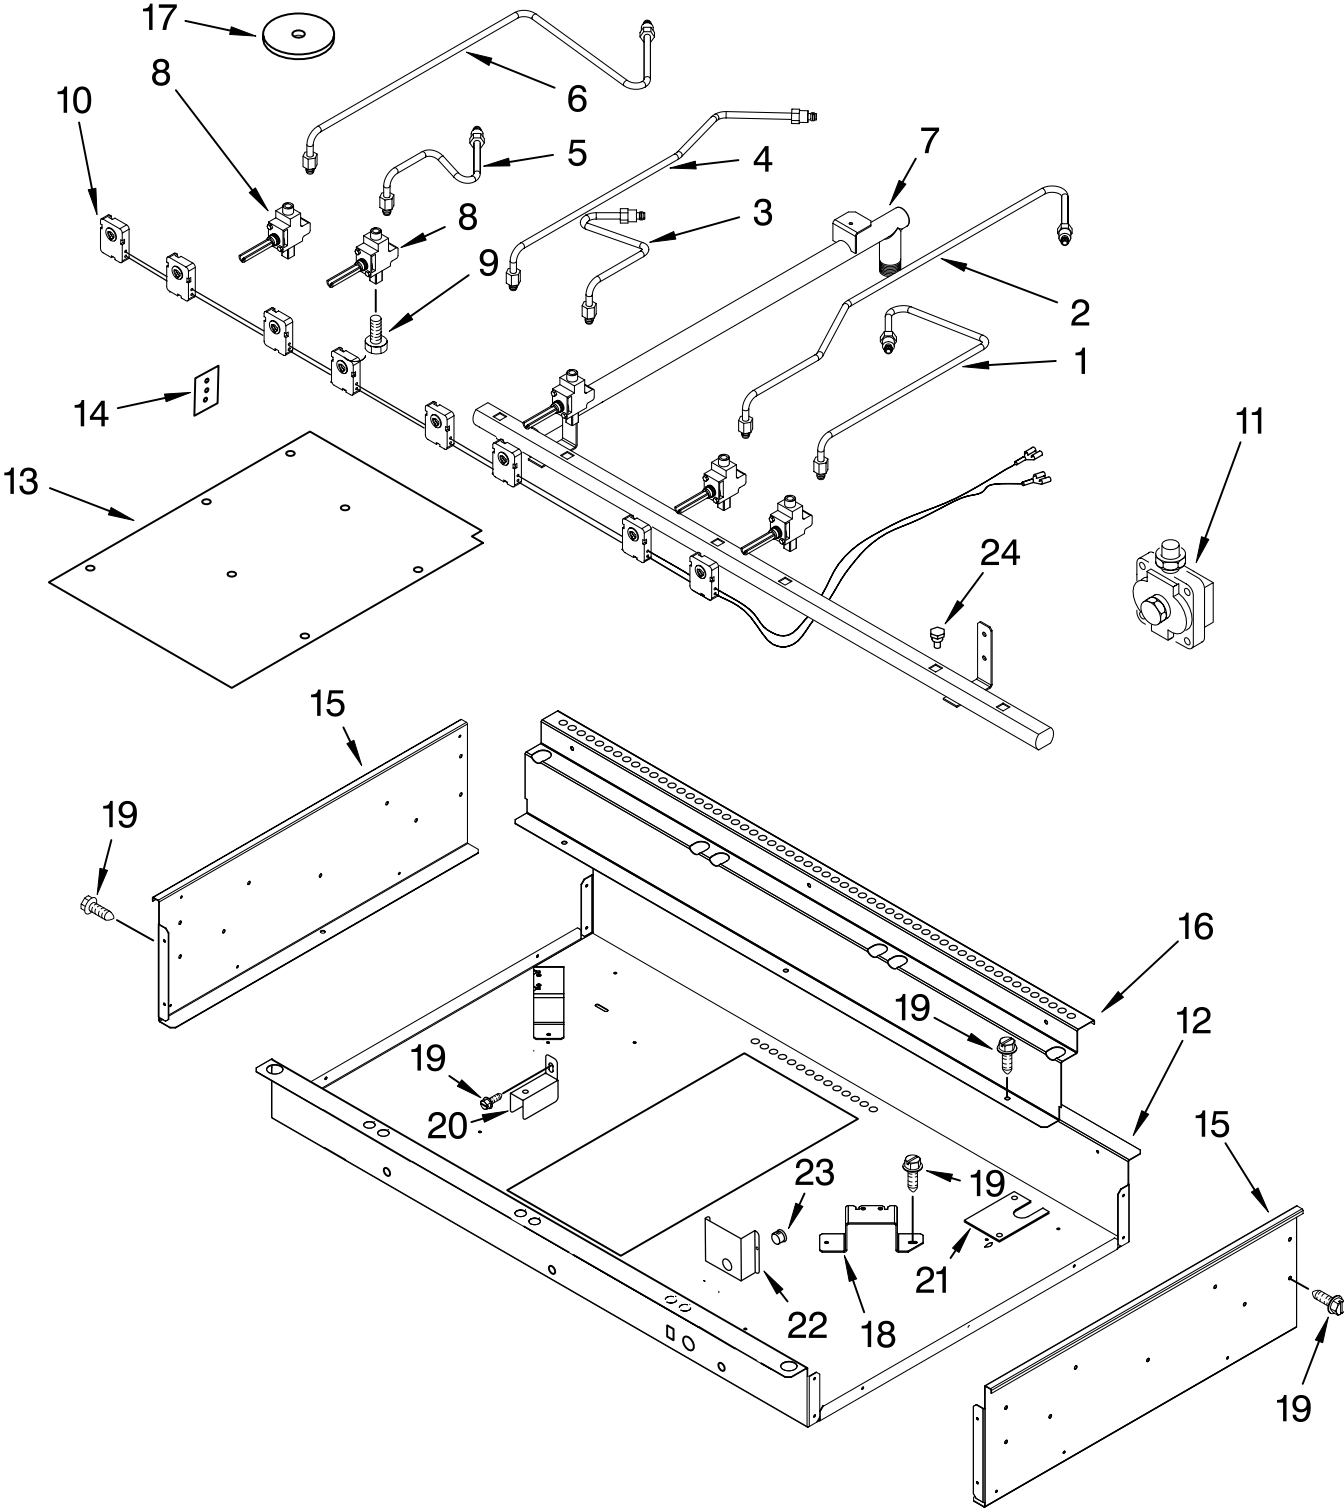

BURNER BOX, GAS VALVES, AND SWITCHES

For Model: KGCP487JSS2
(Stainless Steel)

FOR ORDERING INFORMATION REFER TO PARTS PRICE LIST

BURNER BOX, GAS VALVES, AND SWITCHES

For Model: KGCP487JSS2
(Stainless Steel)

Illus. No.	Part No.	DESCRIPTION	Illus. No.	Part No.	DESCRIPTION	Illus. No.	Part No.	DESCRIPTION
1	4455040	Tubing, Gas Burner – RF	8		Valve, Burner	16	8284947	Support, Rear
2	4455041	Tubing, Gas Burner – RR		3192157	Large (6)	17	3191387	Seal, Switch
3	4455151	Tubing, Gas Burner – CF	9	3191292	Small, LF–RF	18	3192811	Bracket, Burner
4	4455152	Tubing, Gas Burner – CR	10	3185829	Bolt, Valve	19	3177991	Screw, 8–18 x 1/4
5	4455153	Tubing, Gas Burner – LF		8284661	Burner Switch & Harness Assembly	20	4449845	Bracket, Support
6	4455154	Tubing, Gas Burner – LR	11	4455157	Regulator, Pressure	21	4455139	Cover, Manifold Slot
7	8284737	Manifold	12	8284971	Burner Box	22	8284680	Cover, Shelf
			13	8284964	Plate, Burner Holder	23	8284722	Bushing, Cover Shelf
				3400843	Screw	24	8284796	Plug, Manifold (close)
			14	3192439	Seal, Switch			
			15		Side, Burner Box			
				8284735	Right Hand			
				8284736	Left Hand			

PARTS NOT ILLUSTRATED

Illus. No.	Part No.	DESCRIPTION

WIRING HARNESS PARTS

	3192231	Power Cord
	1129449	Bushing
	8285025	Harness, Wire Jumper
		Harness, Wire Ignitor
	8284976	(yellow)
	8284772	(yellow)

Miscellaneous

	8284782	L.P. Orifice Spud Pack