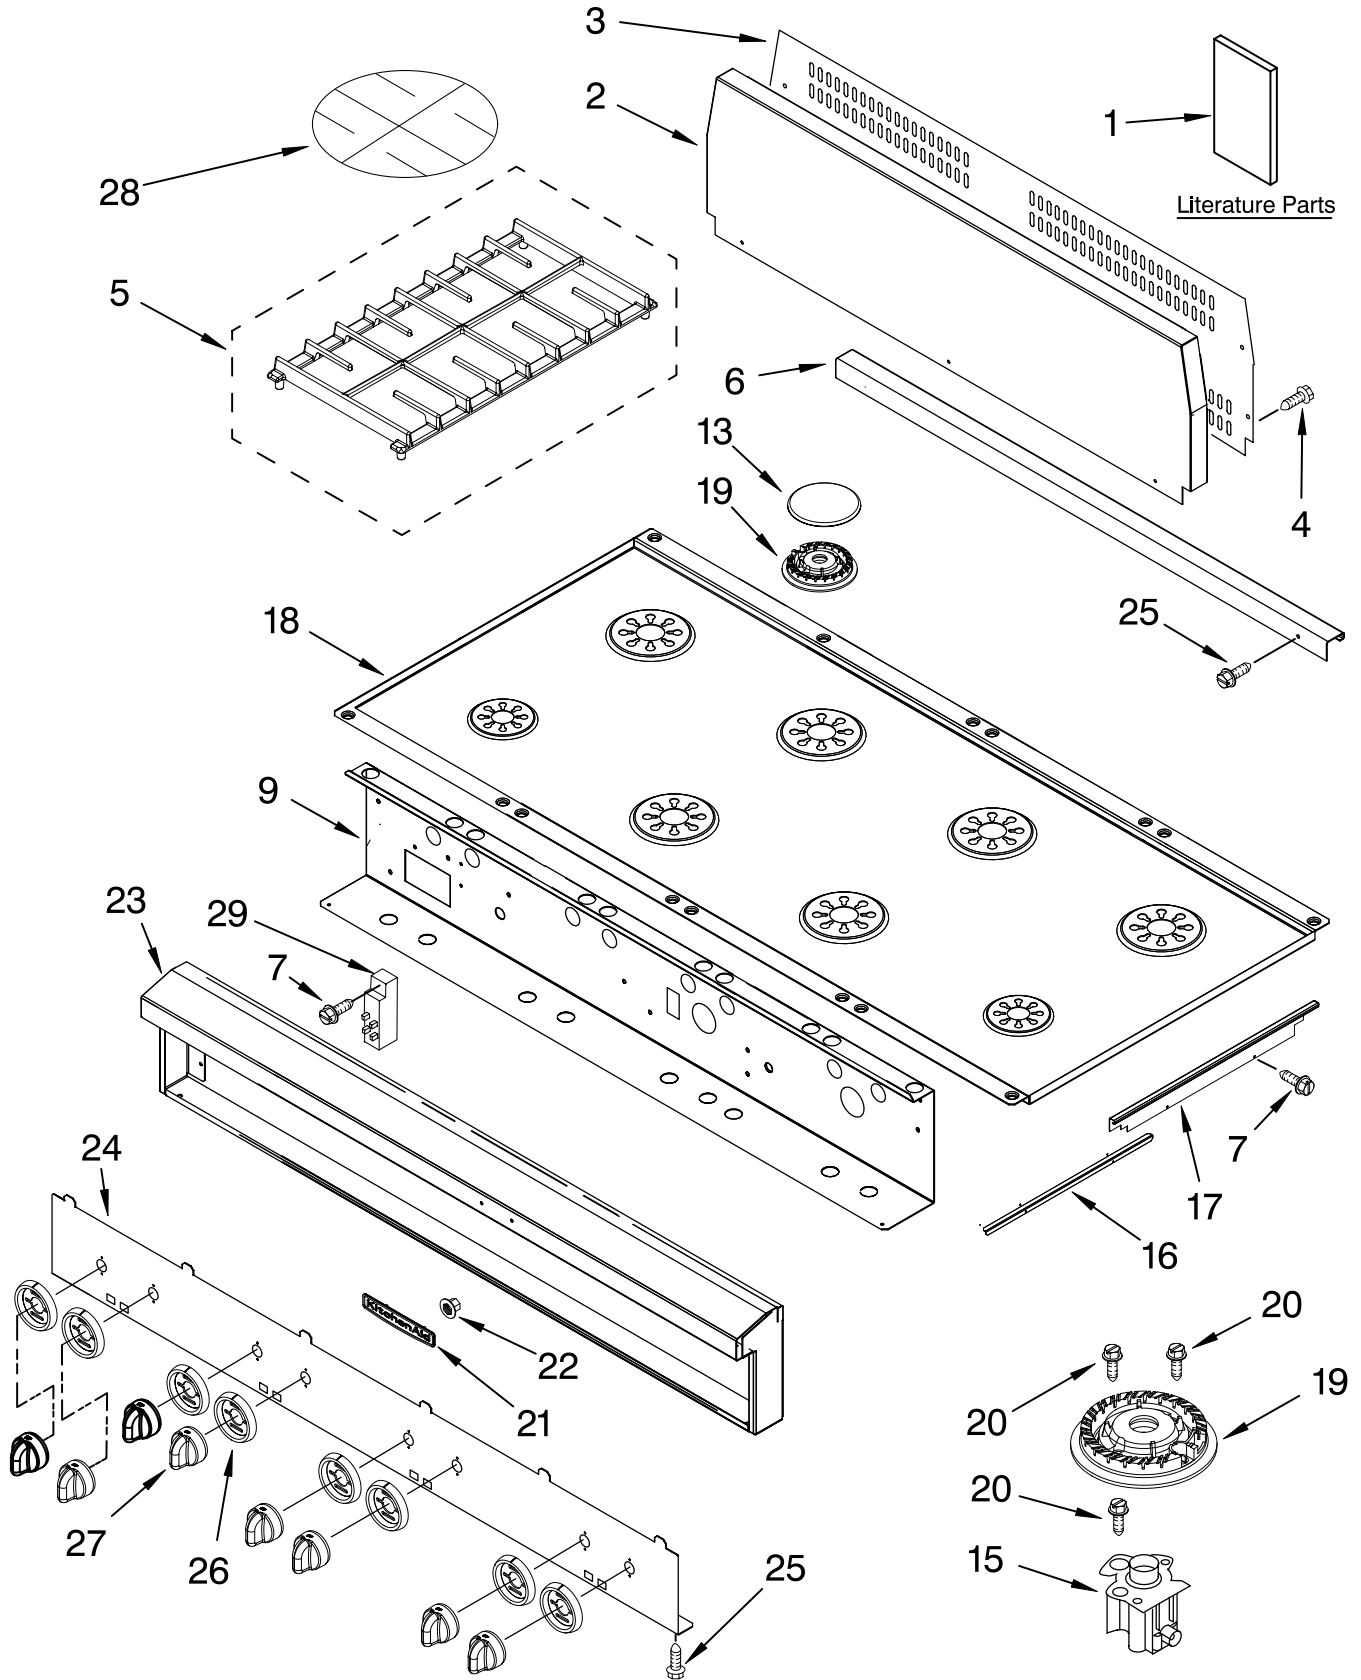

# COOKTOP, BURNER AND GRATE PARTS

For Model: KGCP487JSS2  
(Stainless Steel)

48" Stainless Steel  
Professional Cooktop

**KitchenAid**®

Literature Parts

FOR ORDERING INFORMATION REFER TO PARTS PRICE LIST

# COOKTOP, BURNER AND GRATE PARTS

For Model: KGCP487JSS2  
(Stainless Steel)

Illus. No.	Part No.	DESCRIPTION
1		Literature Parts
	LIT4455062	Instructions, Island Trim
	LIT8284671	Wiring Diagram
	LIT8284746	Use & Care Guide
	LIT8284979	Installation Instructions
	LIT8284780	Instructions, LP Conversion
2	8284730	Backsplash
3	8284760	Support, Backsplash
4	3196537	Screw, 8-18 x 3/8
5	4454963	Grate, Burner
6	8284728	Trim, Island
7	3177991	Screw, 8-18 x 1/4
9	8285032	Support, Control Panel
13		Cap, Burner
	4455243	Turbo, 14K (6)
	8284669	Auxi, 6K LF-RF
15		Base, Burner
	9754188	Turbo, 14K (6)
	9754182	Auxi, 6K LF-RF
		Includes Orifice
	3400843	Screw
16	4454974	Support Rail R.H.& L.H.
17		Trim, Side
	8284818	Right Hand
	8284819	Left Hand
18	8284726	Cooktop, Black
	4449040	Screw
19		Burner Head
	4455849	Turbo, 14K (6)
	8273216	Auxi, 6K LF-RF
20	3368921	Screw, 7-18 x 3/4
21	2005292	Nameplate
22	2004333	Palnut
23	8284939	Control Frame
24	8284731	Panel, Control
25	3196176	Screw, 8-18 x 1/2
26	4455192	Bezel, Knob
27	4454970	Knob, Burner
28	4455109	Plate, Simmer
29	8522423	Module, Spark 4-Burner
	3400843	Screw