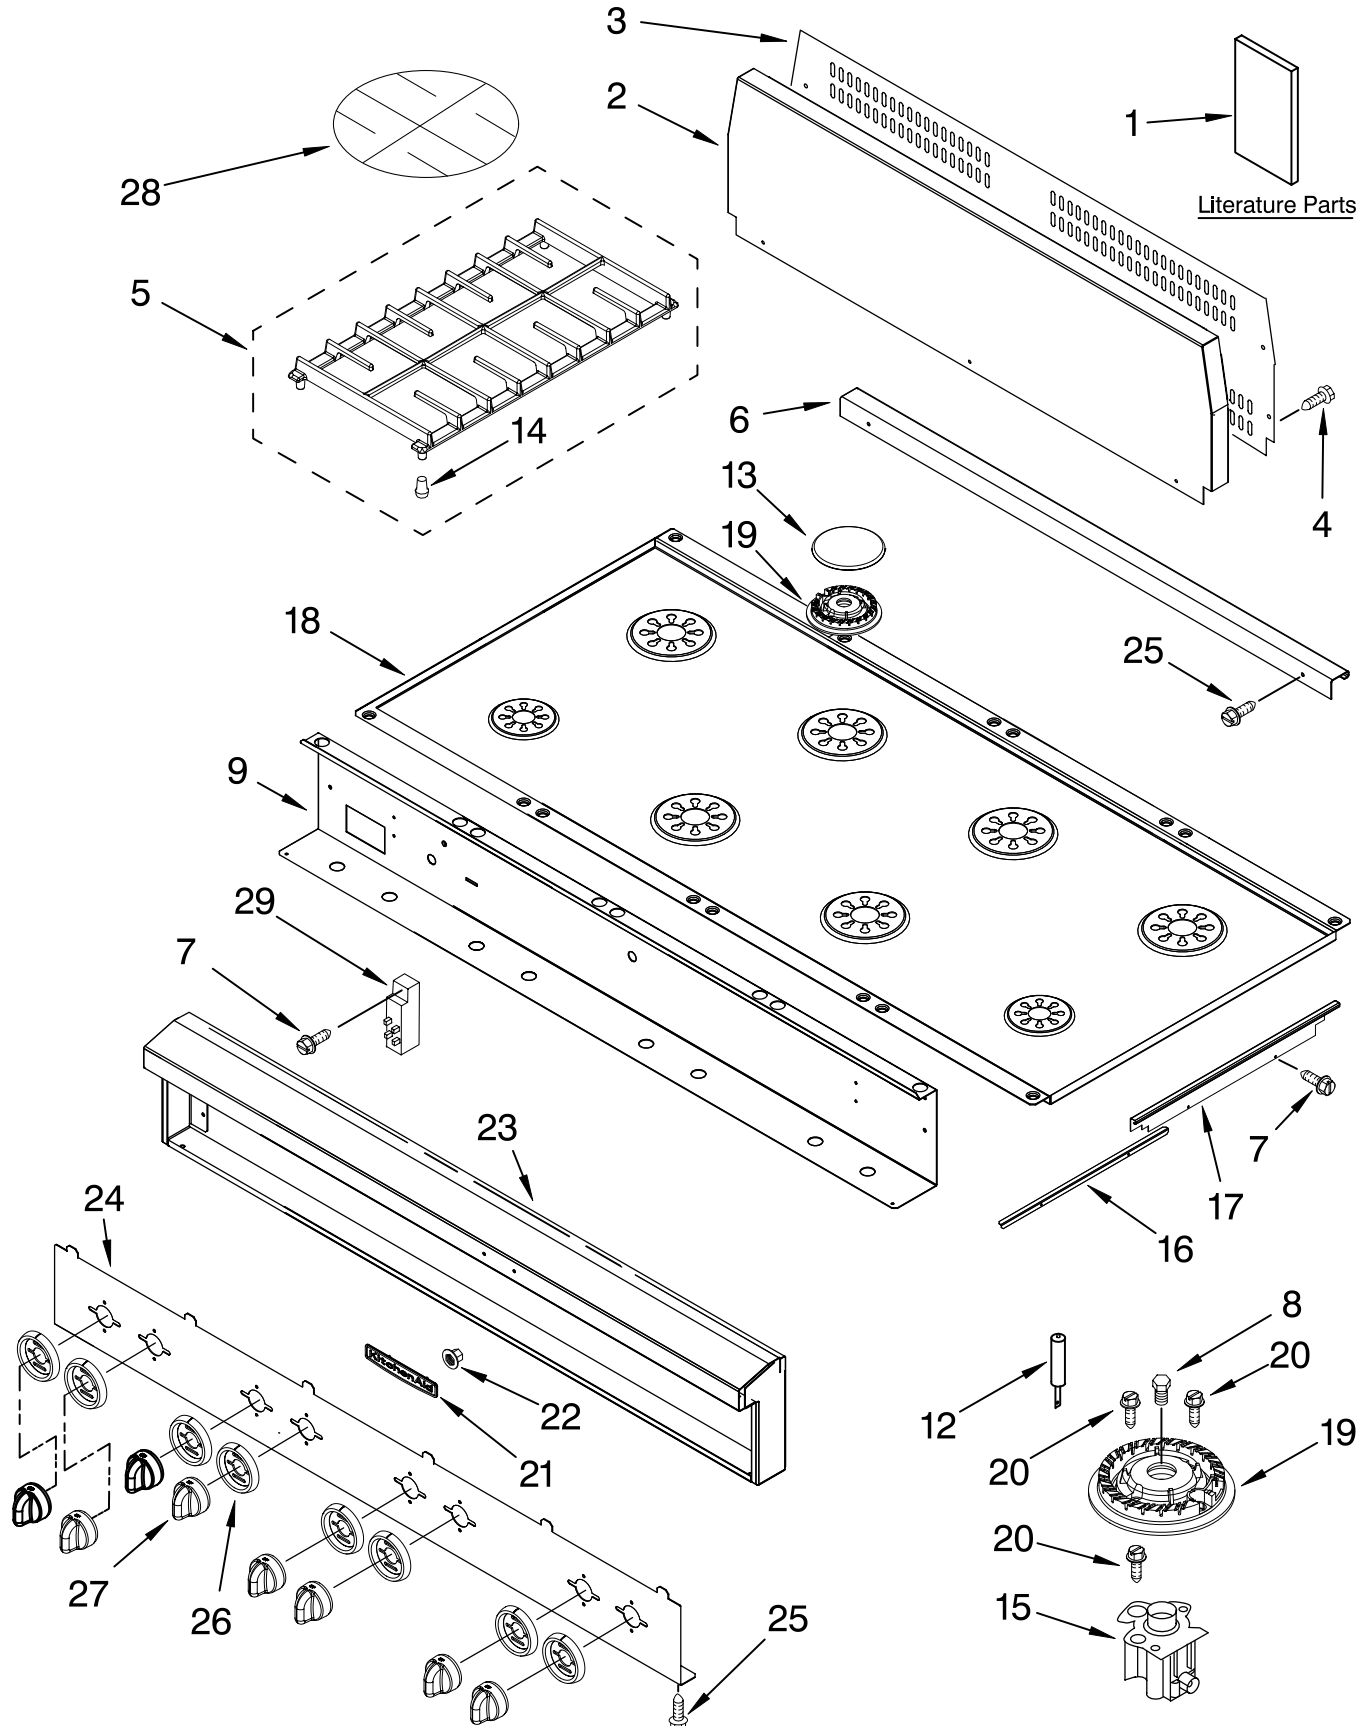

# COOKTOP, BURNER AND GRATE PARTS

**KitchenAid®**

For Model: KGCP487JSS0  
(Stainless Steel)

48" Stainless Steel  
Professional Cooktop

FOR ORDERING INFORMATION REFER TO PARTS PRICE LIST

# COOKTOP, BURNER AND GRATE PARTS

For Model: KGCP487JSS0  
(Stainless Steel)

Illus. No.	Part No.	DESCRIPTION
1		Literature Parts
	LIT4455062	Instructions, Island Trim
	LIT8284671	Wiring Diagram
	LIT8284642	Use & Care Guide
	LIT8284670	Installation Instructions
	LIT8284674	Instructions, LP Conversion
2	8284590	Backsplash
3	8284760	Support, Backsplash
4	3196537	Screw, 8-18 x 3/8
5	4454963	Grate, Burner
6	8284770	Trim, Island
7	3177991	Screw, 8-18 x 1/4
8		Orifice, Burner
	3192525	Turbo, 14K (6)
	3192528	Auxl, 6K LF-RF
9	8284767	Support, Control Panel
12	9754215	Ignitor, Burner
13		Cap, Burner
	4455243	Turbo, 14K (6)
	8284669	Auxl, 6K LF-RF
14	3186678	Pad, Grate (4)
15		Base, Burner
	9754188	Turbo, 14K (6)
	9754182	Auxl, 6K LF-RF
		Includes Orifice
16	4454974	Support Rail R.H. & L.H.
17		Trim, Side
	4454958	Right Hand
	4455029	Left Hand
18	8284596	Cooktop, Black
19		Burner Head
	9754181	Turbo, 14K (6)
	8273216	Auxl, 6K LF-RF
20	3368921	Screw, 7-18 x 3/4
21	2005292	Nameplate
22	2004333	Palnut
23	8284594	Control Frame
24	8284593	Panel, Control
25	3196176	Screw, 8-18 x 1/2
26	4455192	Bezel, Knob
27	4454970	Knob, Burner
28	4455109	Plate, Simmer
29	8053421	Module, Spark 4-Burner