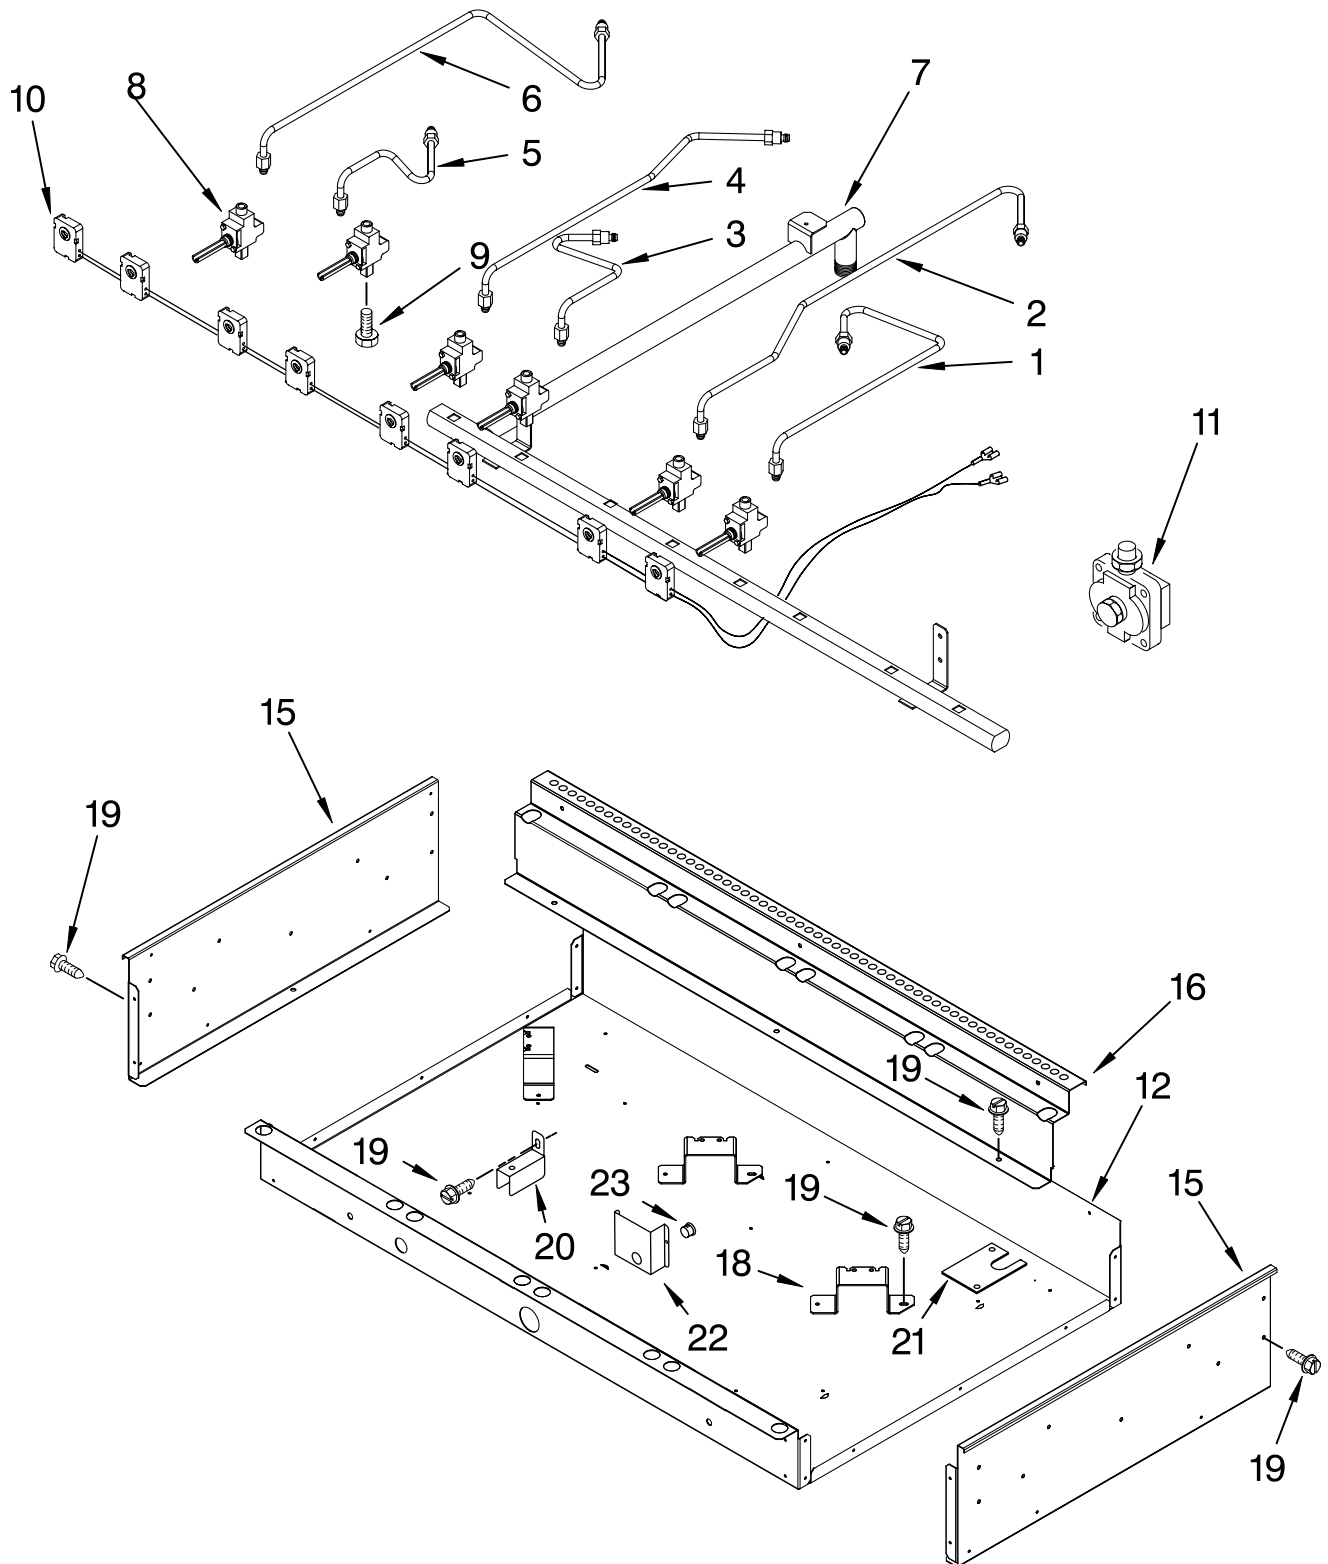

COOKTOP, BURNER AND GRATE PARTS

For Model: KGCP487JSS0
(Stainless Steel)

Illus. No.	Part No.	DESCRIPTION
1		Literature Parts
	LIT4455062	Instructions, Island Trim
	LIT8284671	Wiring Diagram
	LIT8284642	Use & Care Guide
	LIT8284670	Installation Instructions
	LIT8284674	Instructions, LP Conversion
2	8284590	Backsplash
3	8284760	Support, Backsplash
4	3196537	Screw, 8-18 x 3/8
5	4454963	Grate, Burner
6	8284770	Trim, Island
7	3177991	Screw, 8-18 x 1/4
8		Orifice, Burner
	3192525	Turbo, 14K (6)
	3192528	Auxl, 6K LF-RF
9	8284767	Support, Control Panel
12	9754215	Ignitor, Burner
13		Cap, Burner
	4455243	Turbo, 14K (6)
	8284669	Auxl, 6K LF-RF
14	3186678	Pad, Grate (4)
15		Base, Burner
	9754188	Turbo, 14K (6)
	9754182	Auxl, 6K LF-RF
		Includes Orifice
16	4454974	Support Rail R.H. & L.H.
17		Trim, Side
	4454958	Right Hand
	4455029	Left Hand
18	8284596	Cooktop, Black
19		Burner Head
	9754181	Turbo, 14K (6)
	8273216	Auxl, 6K LF-RF
20	3368921	Screw, 7-18 x 3/4
21	2005292	Nameplate
22	2004333	Palnut
23	8284594	Control Frame
24	8284593	Panel, Control
25	3196176	Screw, 8-18 x 1/2
26	4455192	Bezel, Knob
27	4454970	Knob, Burner
28	4455109	Plate, Simmer
29	8053421	Module, Spark 4-Burner

FOR ORDERING INFORMATION REFER TO PARTS PRICE LIST

BURNER BOX, GAS VALVES, AND SWITCHES

For Model: KGCP487JSS0
(Stainless Steel)

FOR ORDERING INFORMATION REFER TO PARTS PRICE LIST