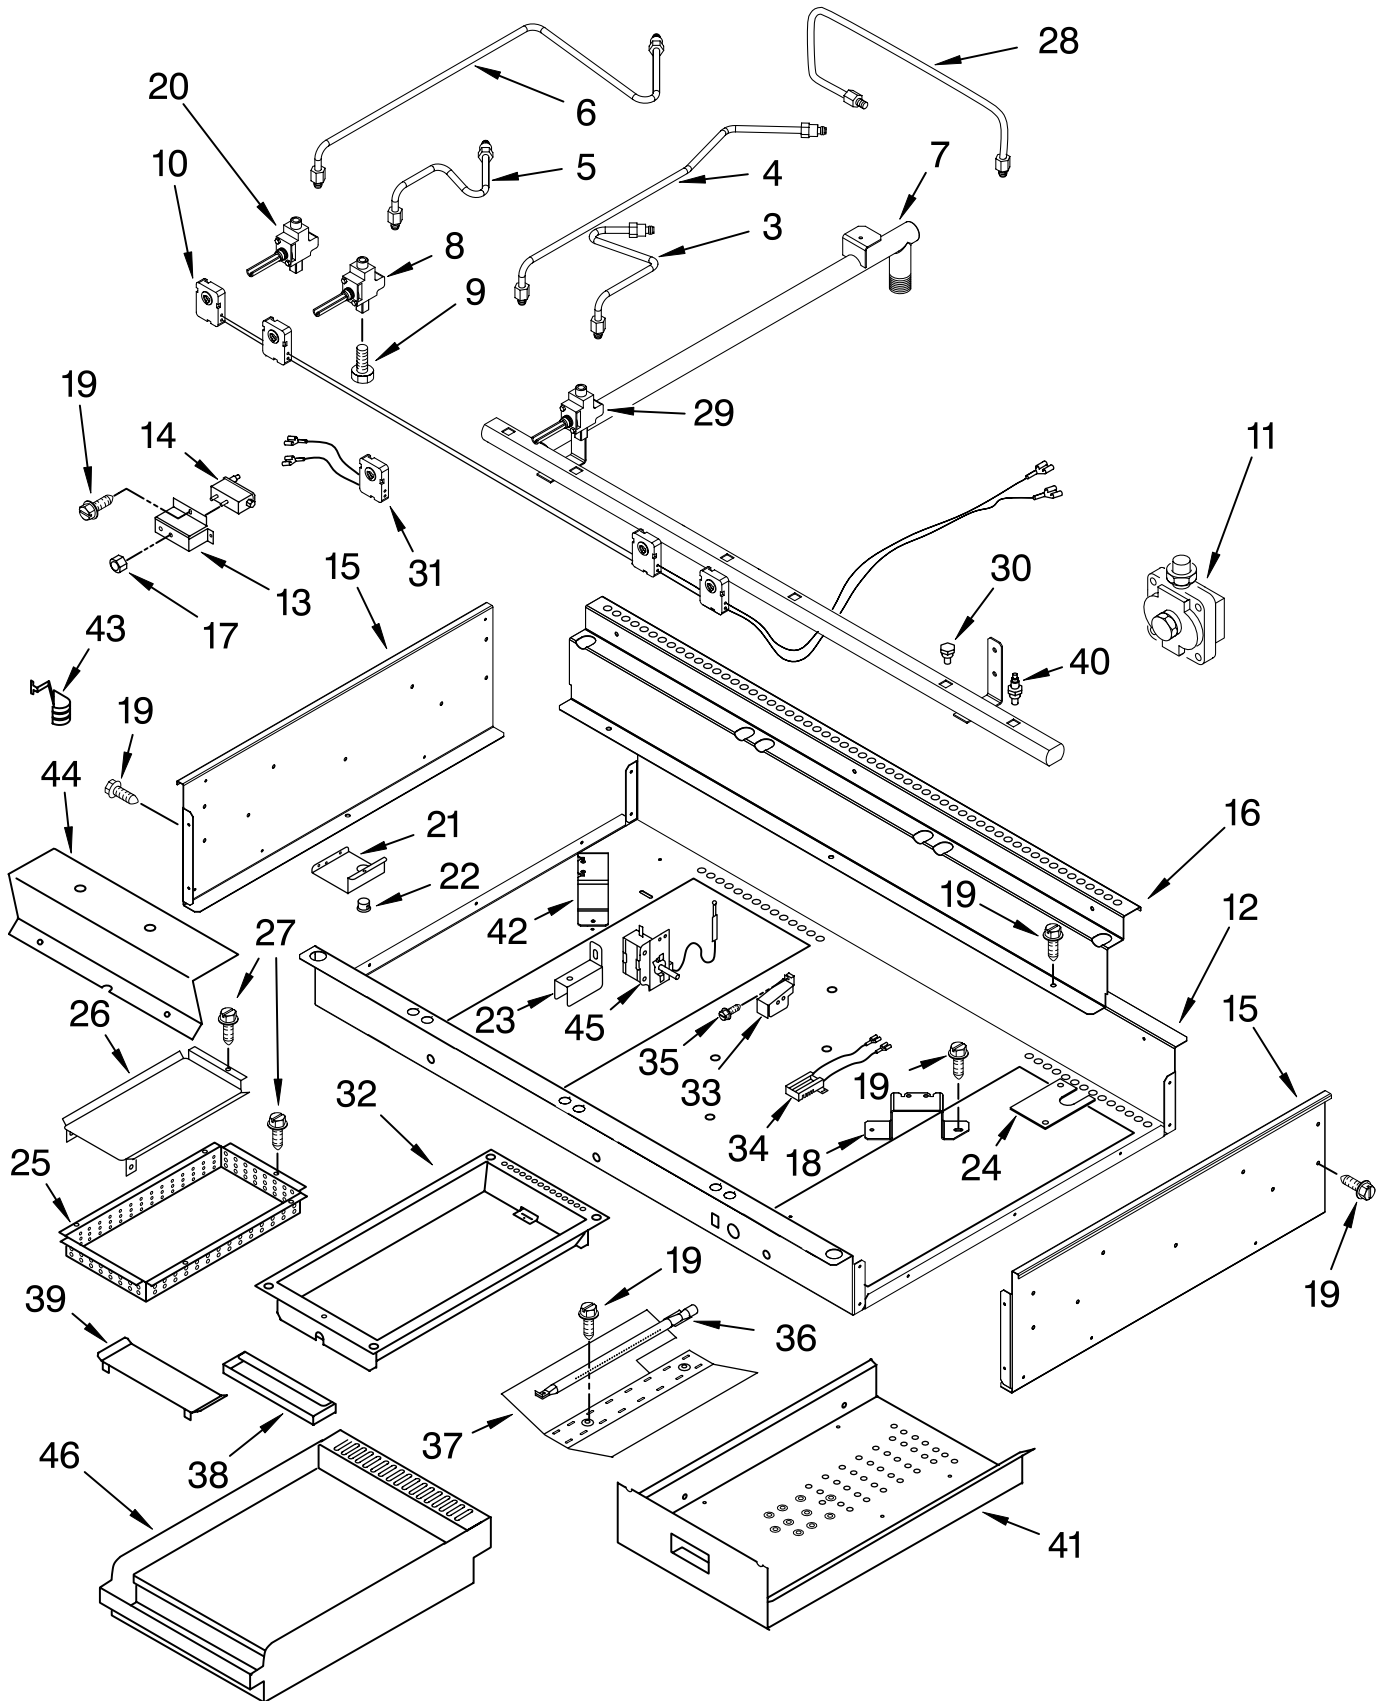

BURNER BOX, GAS VALVES, AND SWITCHES

For Model: KGCP484KSS02

(Stainless Steel)

FOR ORDERING INFORMATION REFER TO PARTS PRICE LIST

BURNER BOX, GAS VALVES, AND SWITCHES

For Model: KGCP484KSS02

(Stainless Steel)

Illus. No.	Part No.	DESCRIPTION	Illus. No.	Part No.	DESCRIPTION	Illus. No.	Part No.	DESCRIPTION
3	4455151	Tubing, Gas Burner – CF	15		Side, Burner Box	32	8284787	Module, Grill
4	4455152	Tubing, Gas		8285487	Right Hand	33		Bracket, Ignitor
5	4455153	Tubing, Gas Burner – CR	16	8285488	Left Hand		8284968	Grill
		Burner – LF	17	8285055	Support, Rear		8284800	Griddle
6	4455154	Tubing, Gas Burner – LR	18	488130	Hex Nut	34	8284941	Ignitor, Grill
7	8284737	Manifold (Includes Items #9 & #30)	19	3192811	Bracket, Burner	35	3400855	Screw
8	3192157	Valve, Burner (Turbo)	20	3177991	Screw, 8–18 x 1/4	36		Log Burner, Grill
9	8523704	Bolt, Valve		3191292	Valve, Burner Auxillary		8285052	Grill
10	4456908	Burner Switch & Harness Assembly	21	8284680	Cover Shelf	37	8284900	Deflector
	3191387	Seal, Switch	22	8284722	Bushing, Cover Shelf	38		Tray, Drip Grill
11	4455157	Regulator, Pressure	23	4449845	Bracket, Support		8284791	Grill
12	4457096	Burner Box	24	8285361	Cover, Panel	39	8285569	Griddle
13		Bracket, Grill Valve	25	8285031	Box, Burner Lower	40	8285030	Guard, Spill
	8284795	Grill Valve	26	8284960	Guard, Rear Spill	41	8284804	Plug, Manifold (open)
14	8284805	Griddle Valve, Valve,	27	3400843	Screw		8285056	Enclosure, Griddle
	8284858	Grill	28		Tube, Grill	42	8284993	Bracket, Thermo
	8284788	Griddle		8284790	Grill	43	313382	Clip, Bulb
				8284966	Griddle	44	8284811	Bracket
			29	8284922	Valve, Gas Grill	45	8284765	Griddle, Thermo
			30	8284796	Plug, Manifold (close)	46	8284759	Module, Griddle
			31	8284974	Harness, Switch Grill			

PARTS NOT ILLUSTRATED

Illus. No.	Part No.	DESCRIPTION

WIRING HARNESS PARTS

3192231	Power Cord
1129449	Bushing
FE02349	Bushing, Electric
8285047	Harness, Spark Jmp Combo
8285048	Harness, Wire Jumper (white)
8285000	Harness, Wire Jumper (black)
4456627	Harness, Ignitor

Miscellaneous

8284782	L.P. Orifice Spud Pack

FOR ORDERING INFORMATION REFER TO PARTS PRICE LIST