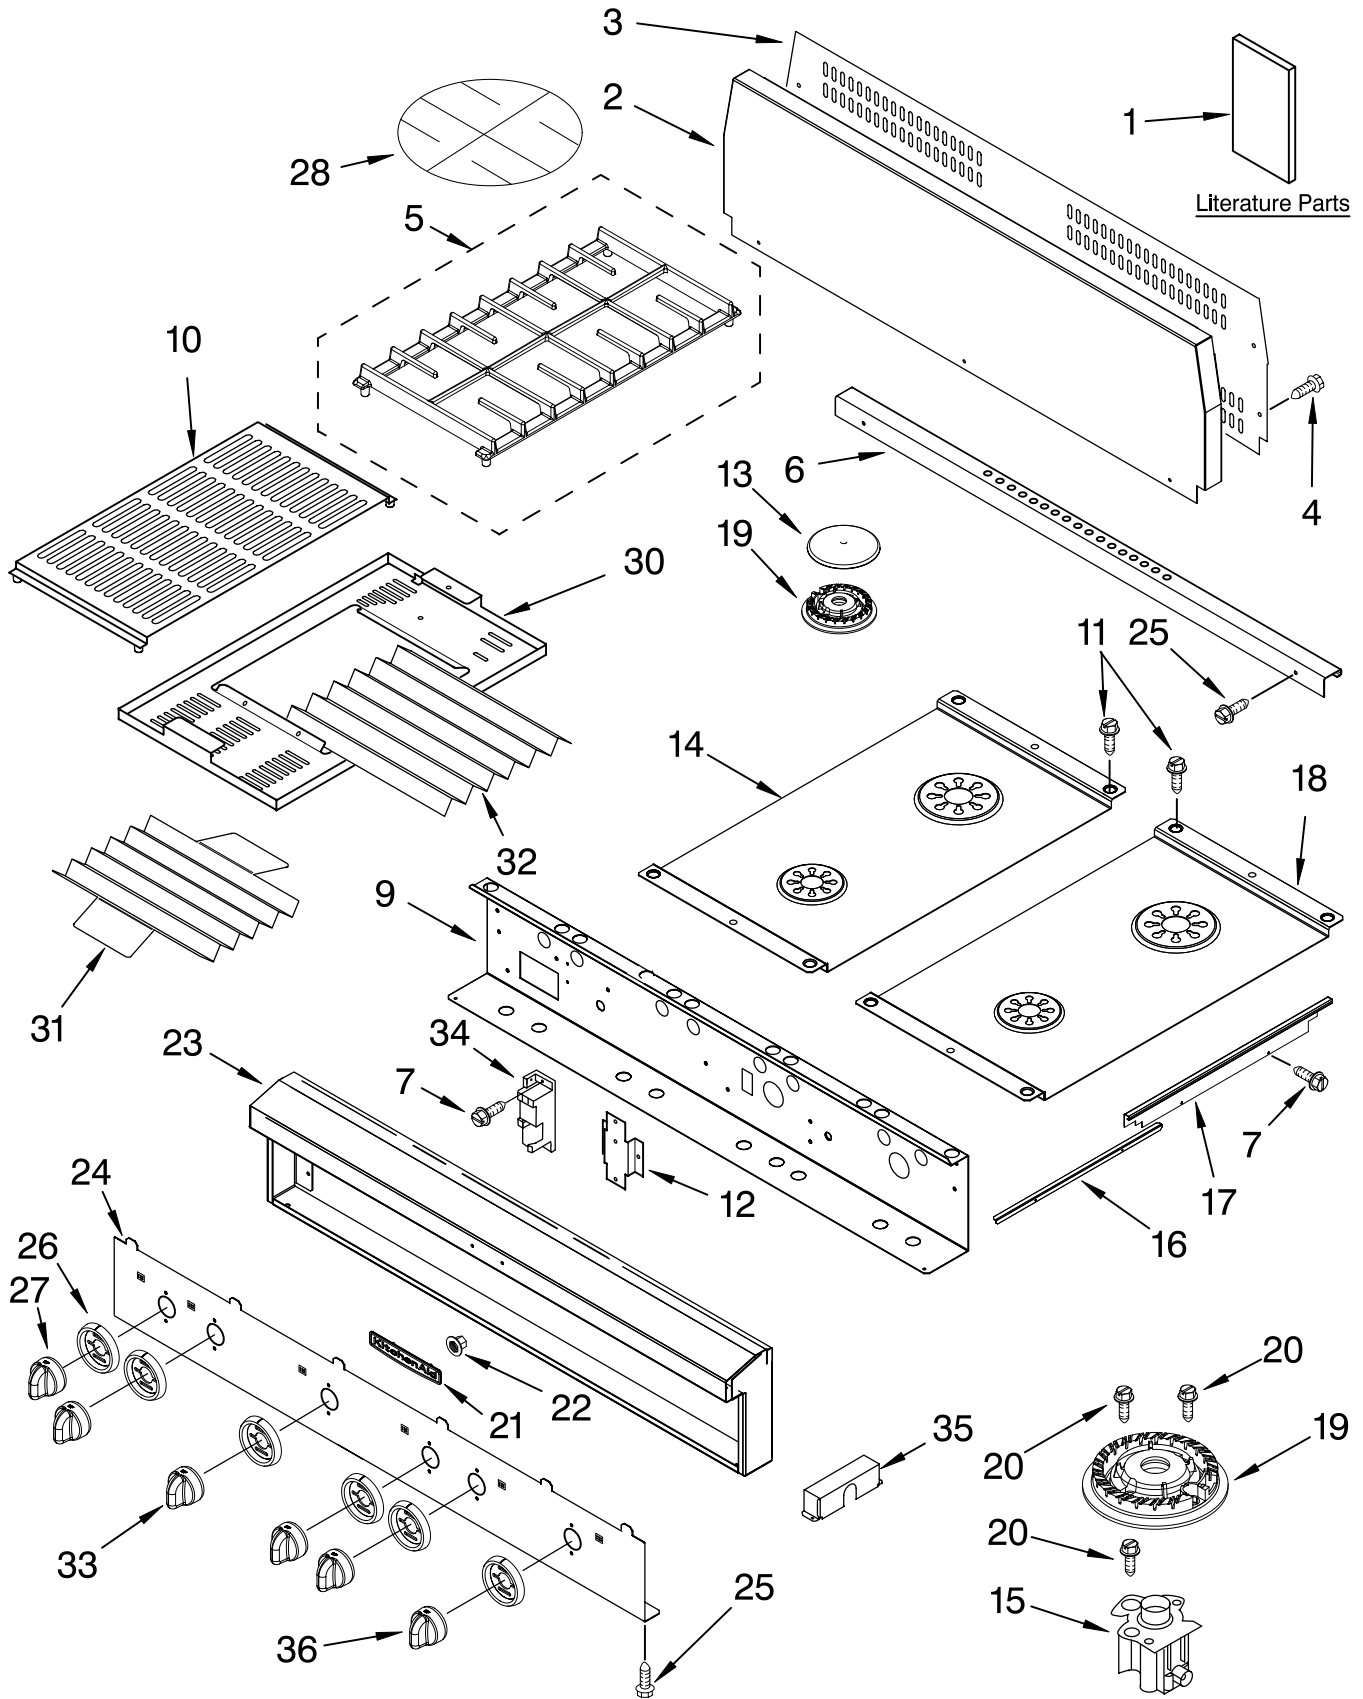

# COOKTOP, BURNER AND GRATE PARTS

For Model: KGCP484KSS02  
(Stainless Steel)

48" Stainless Steel  
Professional Cooktop  
(with grill & griddle)

**KitchenAid®**

FOR ORDERING INFORMATION REFER TO PARTS PRICE LIST

# COOKTOP, BURNER AND GRATE PARTS

For Model: KGCP484KSS02

(Stainless Steel)

Illus. No.	Part No.	DESCRIPTION
1		Literature Parts
	LIT8284959	Wiring Diagram
	LIT8285588	Use & Care Guide
	LIT8284979	Installation Instructions
	LIT8285589	Instructions, LP Conversion
2	8284730	Backsplash
3	8284760	Support, Backsplash
4	3196537	Screw, 8-18 x 3/8
5	4454963	Grate, Burner
6	8285066	Trim, Island
7	3400843	Screw, 8-18 x 1/4
9	8285486	Support, Control Panel
10	8284741	Grate, Grill
11	4449040	Screw
12	8285005	Bracket, Spark Module
13		Cap, Burner
	4455243	14K (2)
	8284669	6K (2)
14	8284985	Cooktop (12") (2 Lg Burners)
15		Holder, Orifice Includes Orifice
	4456622	Turbo (3)
	4456920	Auxillary
16	8285042	Support Rail
17		Trim, Side
	8285489	Right Hand
	8285490	Left Hand
18	8284812	Cooktop (12") (Sm & Lrg Burners)
19		Burner Head 14K
	4455849	Turbo (2)
	4455979	Auxillary
20	3368921	Screw, 7-18 x 3/4
21	2005292	Nameplate
22	2004333	Palnut
23	8284939	Control Frame
24	8284903	Panel, Control
25	3196176	Screw, 8-18 x 1/2
26	4455192	Bezel, Knob
27	4454970	Knob, Burner
28	4455109	Plate, Simmer
30	8284918	Frame, Wave Tray
31	8284919	Plate, Wave
32	8284917	Plate, Wave tray
	3177991	Screw
33	8284742	Knob, Grill
34	8522422	Module, Spark 2 burner (2)
35	8285038	Cover, Burner Spud
36	8284743	Knob, Griddle