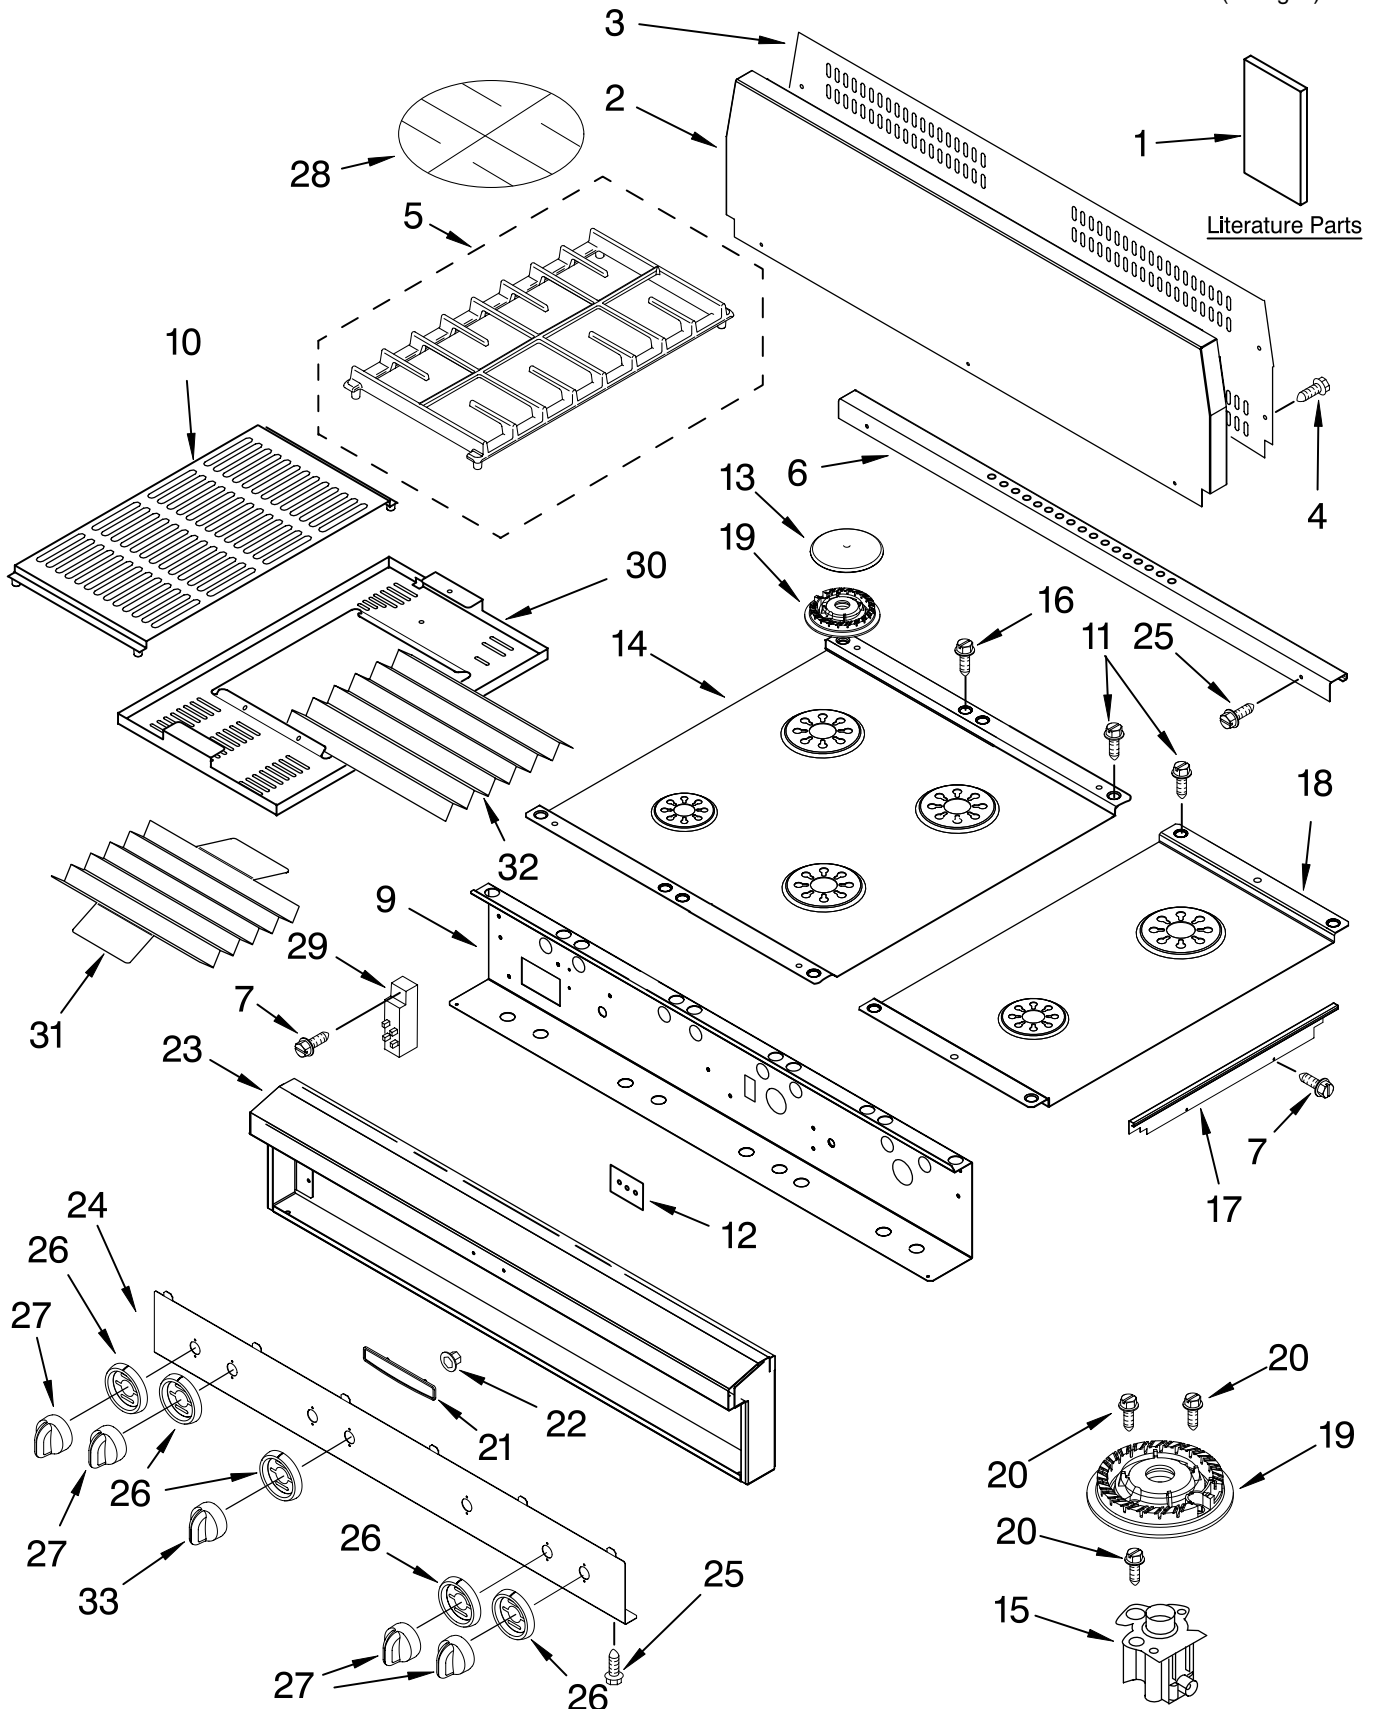

COOKTOP, BURNER AND GRATE PARTS

For Model: KGCP482KSS03
(Stainless Steel)

48" Stainless Steel
Professional Cooktop
(with grill)

KitchenAid®

FOR ORDERING INFORMATION REFER TO PARTS PRICE LIST

COOKTOP, BURNER AND GRATE PARTS

For Model: KGCP482KSS03

(Stainless Steel)

Illus. No.	Part No.	DESCRIPTION
1		Literature Parts
	8285497	Wiring Diagram
	8285588	Use & Care Guide
	8285479	Installation Instructions
	9759442	Instructions, LP Conversion
2	8284730	Backsplash
3	8284760	Support, Backsplash
4	3196537	Screw, 8-18 x 3/8
5	4457149	Grate, Burner
6	8284852	Trim, Island
7	3400843	Screw, 8-18 x 1/4
9	8285486	Support, Control Panel
10	4457151	Grate, Grill
11	4449040	Screw
12	3192439	Seal
13		Cap, Burner
	4455243	14K (2)
	8284669	6K (2)
14	8284739	Cooktop (24")
15		Holder, Orifice
	4456622	Turbo (4)
	4456920	Auxillary (2)
16	4449743	Screw
17		Trim, Side
	4457296	Right Hand
	4457297	Left Hand
18	8284812	Cooktop (12")
19		Burner Head 14K
	4455849	Turbo (2)
	4455979	Auxillary (2)
20	3368921	Screw, 7-18 x 3/4
21	2005292	Nameplate
22	2004333	Palnut
23	8284939	Control Frame
24	4457158	Panel, Control
25	3196176	Screw, 8-18 x 1/2
26	4455192	Bezel, Knob
27	4454970	Knob, Burner
28	4455109	Plate, Simmer
29	8522424	Module, Spark
30	8284918	Frame, Wave Tray
31	8284919	Plate, Wave
32	8284917	Plate, Wave tray
	3177991	Screw
33	8284742	Knob, Grill

FOR ORDERING INFORMATION REFER TO PARTS PRICE LIST