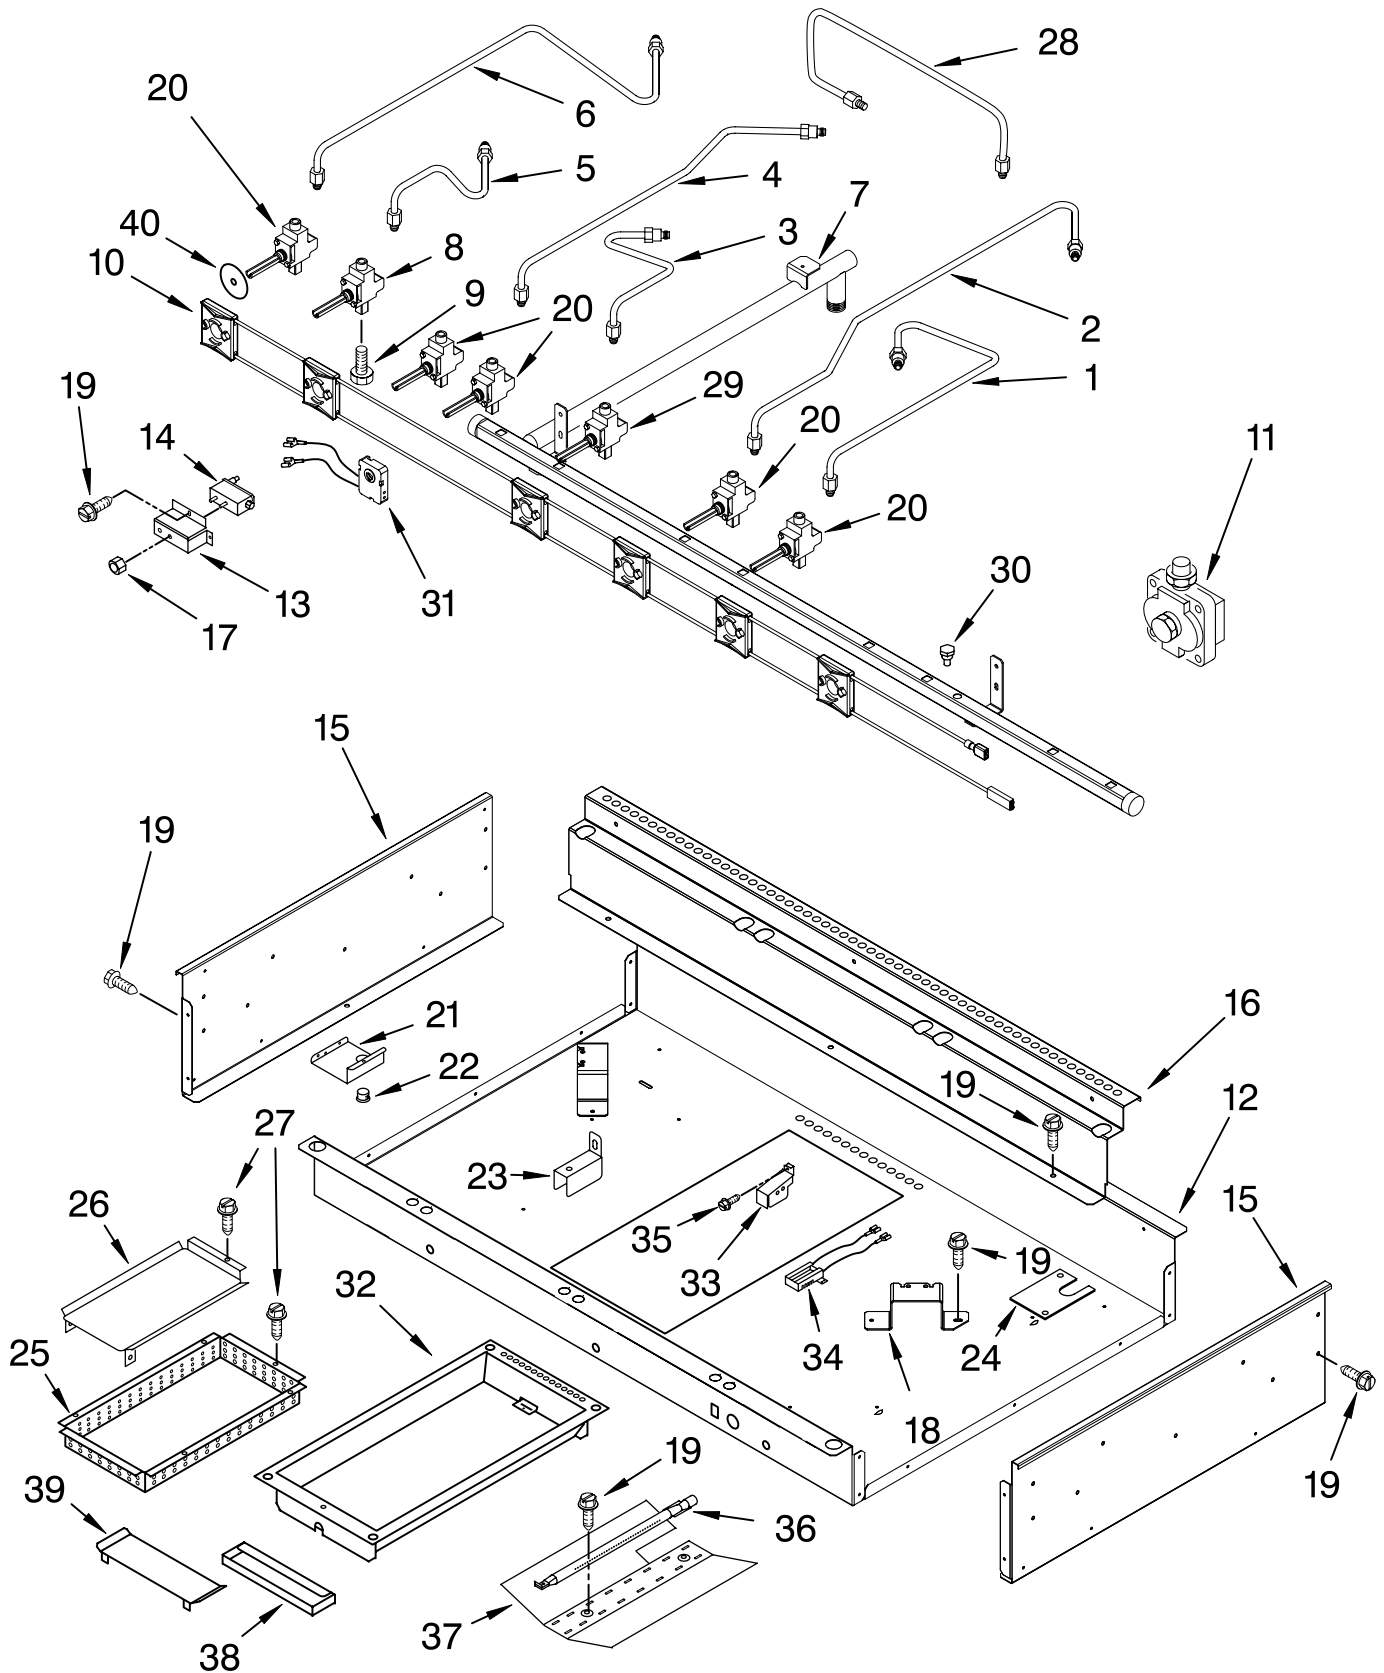

COOKTOP, BURNER AND GRATE PARTS

For Model: KGCP482KSS03

(Stainless Steel)

Illus. No.	Part No.	DESCRIPTION
1		Literature Parts
	8285497	Wiring Diagram
	8285588	Use & Care Guide
	8285479	Installation Instructions
	9759442	Instructions, LP Conversion
2	8284730	Backsplash
3	8284760	Support, Backsplash
4	3196537	Screw, 8-18 x 3/8
5	4457149	Grate, Burner
6	8284852	Trim, Island
7	3400843	Screw, 8-18 x 1/4
9	8285486	Support, Control Panel
10	4457151	Grate, Grill
11	4449040	Screw
12	3192439	Seal
13		Cap, Burner
	4455243	14K (2)
	8284669	6K (2)
14	8284739	Cooktop (24")
15		Holder, Orifice
	4456622	Turbo (4)
	4456920	Auxillary (2)
16	4449743	Screw
17		Trim, Side
	4457296	Right Hand
	4457297	Left Hand
18	8284812	Cooktop (12")
19		Burner Head 14K
	4455849	Turbo (2)
	4455979	Auxillary (2)
20	3368921	Screw, 7-18 x 3/4
21	2005292	Nameplate
22	2004333	Palnut
23	8284939	Control Frame
24	4457158	Panel, Control
25	3196176	Screw, 8-18 x 1/2
26	4455192	Bezel, Knob
27	4454970	Knob, Burner
28	4455109	Plate, Simmer
29	8522424	Module, Spark
30	8284918	Frame, Wave Tray
31	8284919	Plate, Wave
32	8284917	Plate, Wave tray
	3177991	Screw
33	8284742	Knob, Grill

FOR ORDERING INFORMATION REFER TO PARTS PRICE LIST

BURNER BOX, GAS VALVES, AND SWITCHES

For Model: KGCP482KSS03

(Stainless Steel)

FOR ORDERING INFORMATION REFER TO PARTS PRICE LIST