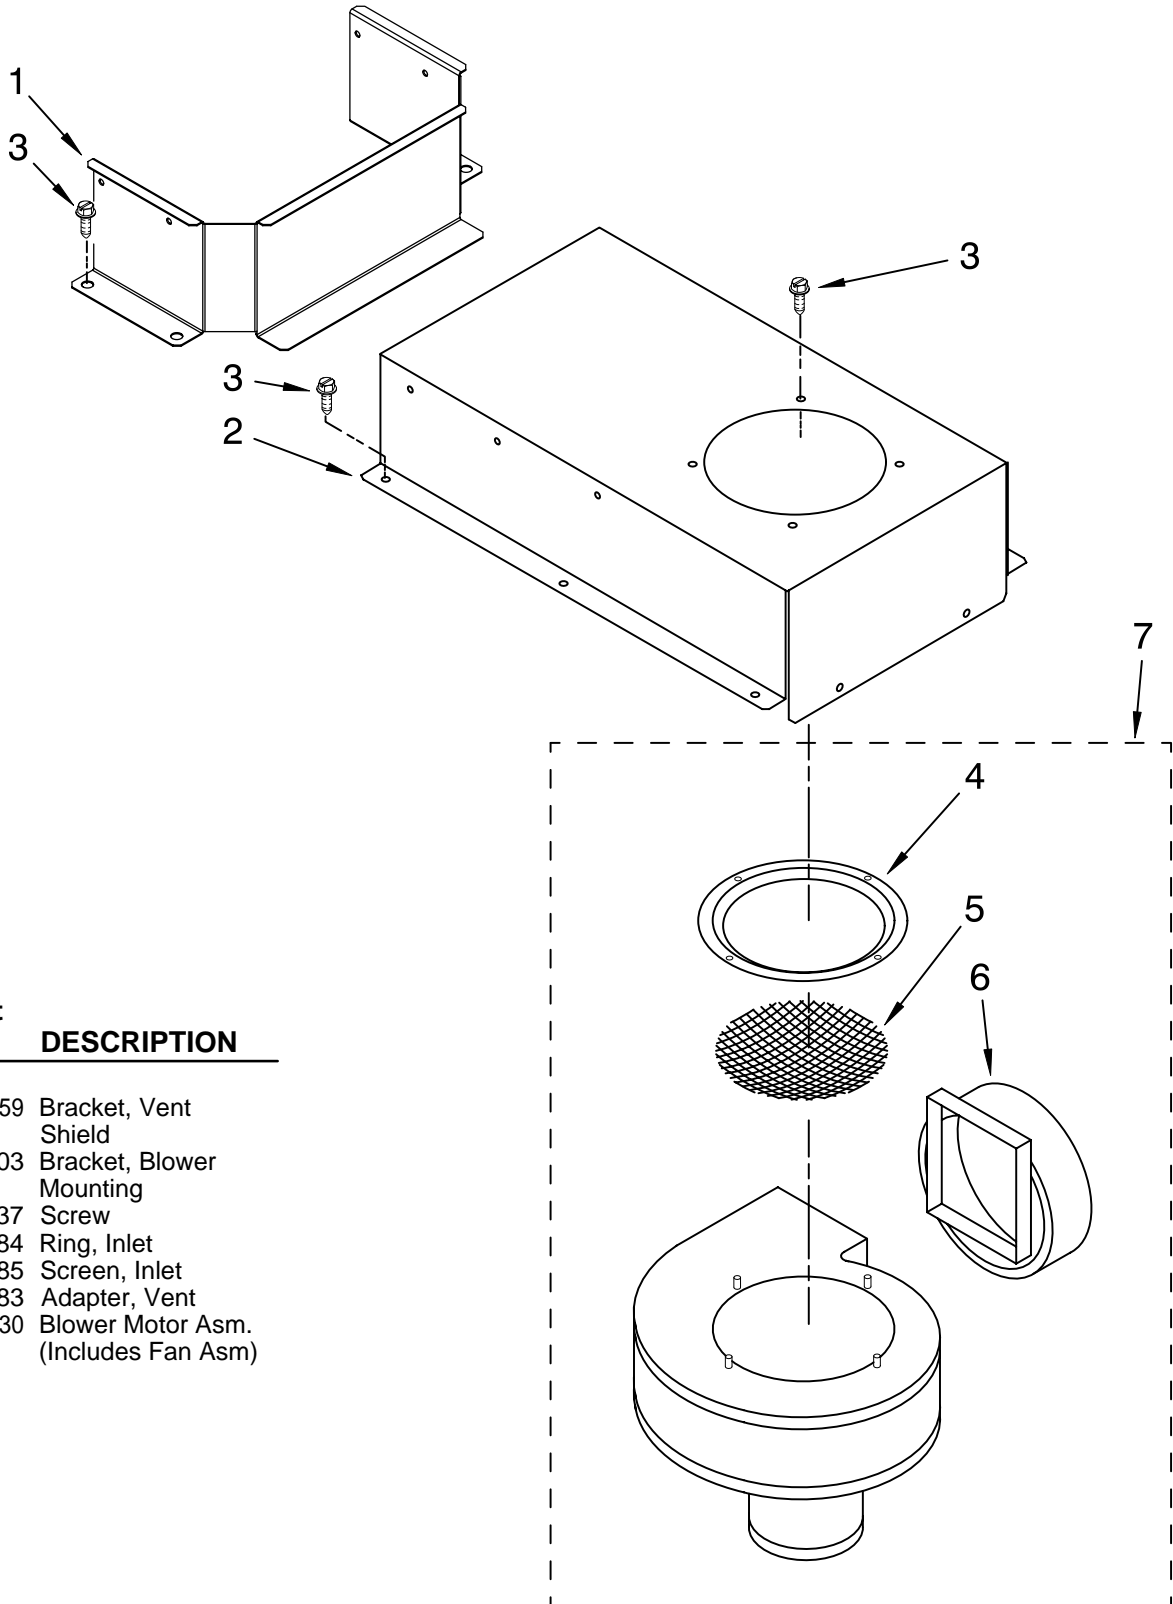

BLOWER UNIT PARTS

For Models: KECD866RSS05
(Stainless)

Illus. No.	Part No.	DESCRIPTION
1	W10169759	Bracket, Vent Shield
2	3192403	Bracket, Blower Mounting
3	3196537	Screw
4	9760484	Ring, Inlet
5	9760485	Screen, Inlet
6	9760483	Adapter, Vent
7	W10109930	Blower Motor Asm. (Includes Fan Asm)

FOR ORDERING INFORMATION REFER TO PARTS PRICE LIST