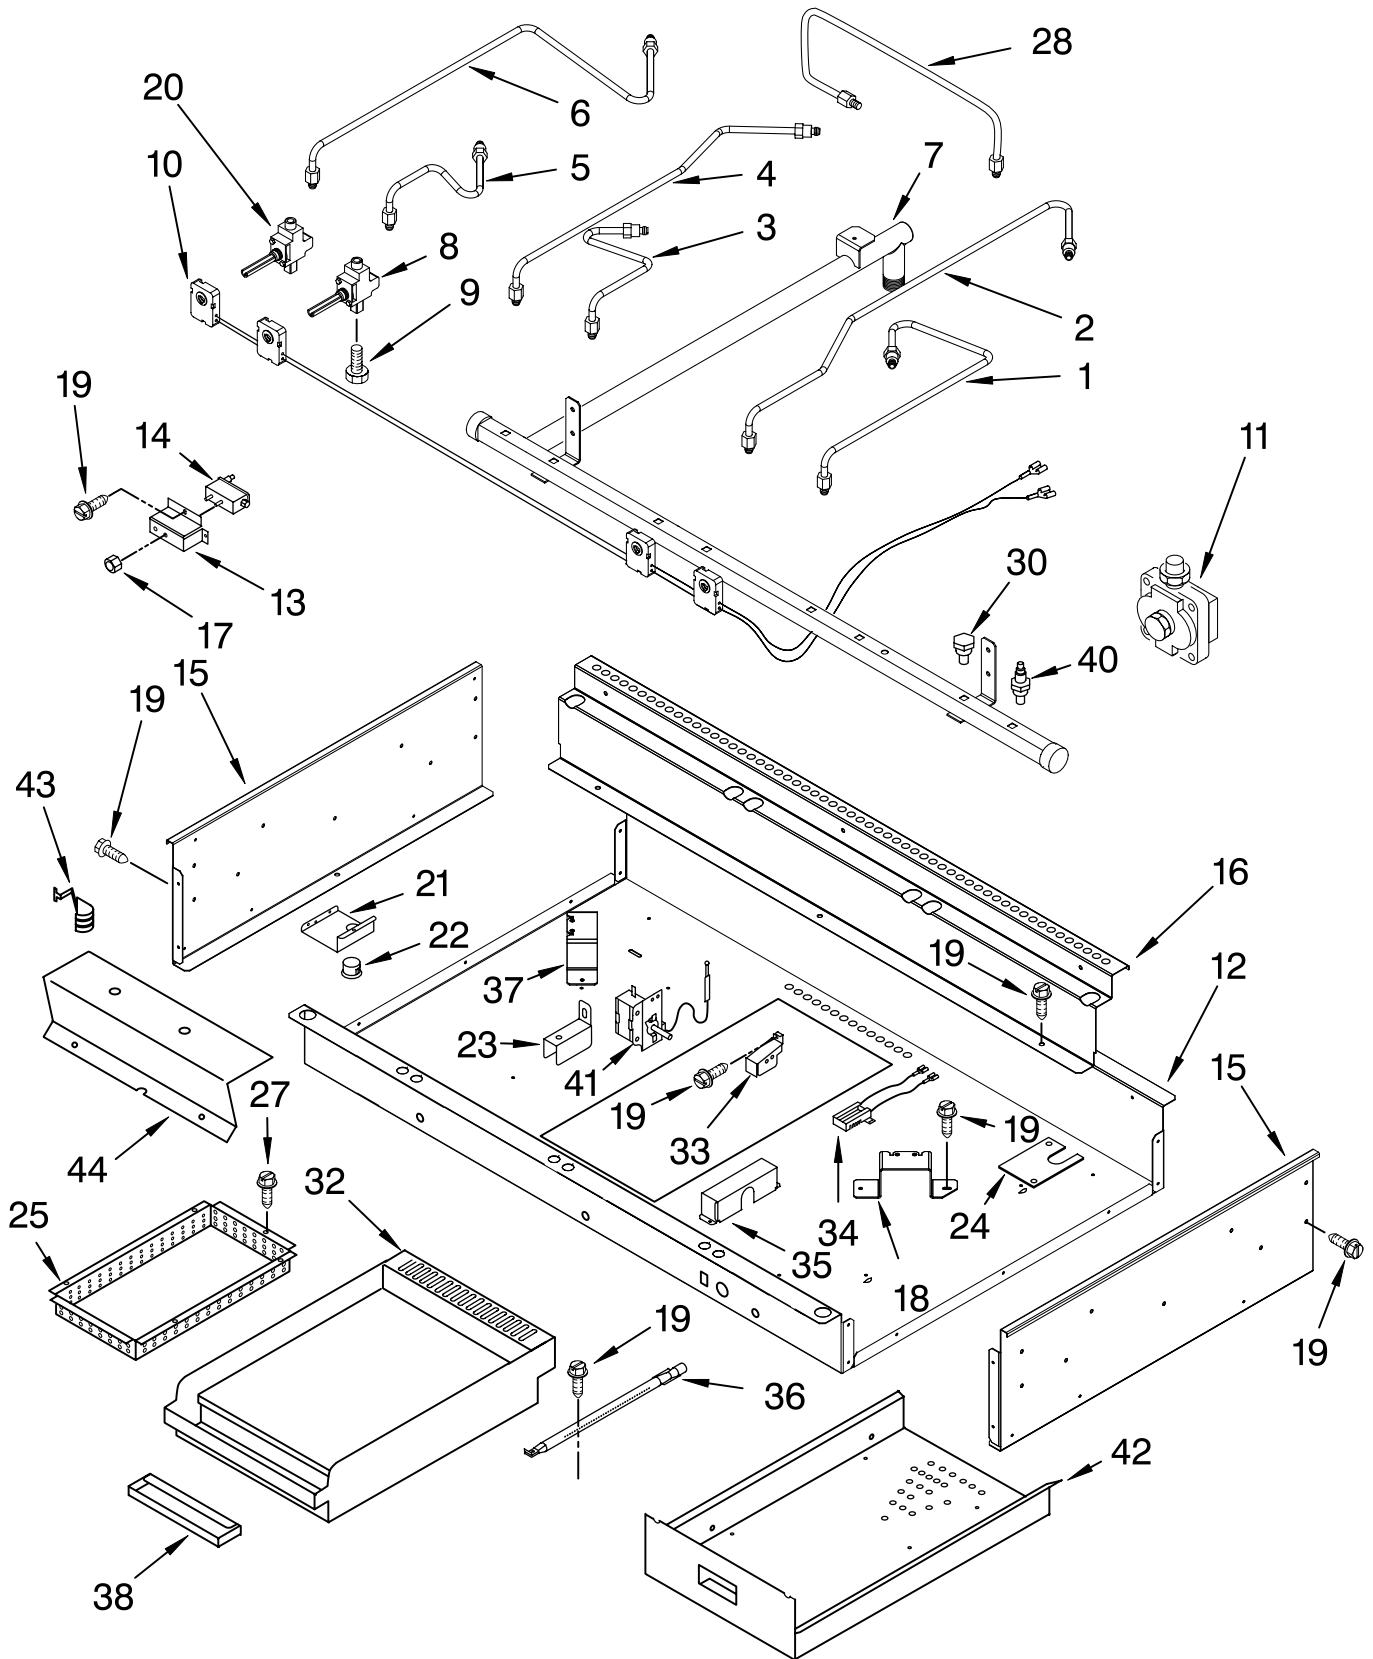

BURNER BOX, GAS VALVES, AND SWITCHES

For Model: KGCP483KSS03
(Stainless Steel)

FOR ORDERING INFORMATION REFER TO PARTS PRICE LIST

BURNER BOX, GAS VALVES, AND SWITCHES

For Model: KGCP483KSS03
(Stainless Steel)

Illus. No.	Part No.	DESCRIPTION	Illus. No.	Part No.	DESCRIPTION	Illus. No.	Part No.	DESCRIPTION
1	4455040	Tubing, Gas Burner – RF	11	9759091	Regulator, Pressure	25	8285031	Box, Burner Lower
2	4455041	Tubing, Gas Burner – RR	12	4457095	Burner Box	27	3400843	Screw
3	4455151	Tubing, Gas Burner – CF	13	8284805	Bracket, Griddle Valve	28	4456767	Tube, Griddle
4	4455152	Tubing, Gas	14	8284788	Valve, Griddle	30	8284796	Plug, Manifold (closed) (2)
5	4455153	Tubing, Gas Burner – CR Burner – LF	15	8285487	Right Hand	32	8284759	Module, Griddle
6	4455154	Tubing, Gas Burner – LR		8285488	Left Hand	33	8284800	Bracket, Ignitor
7	8284737	Manifold (Includes Items #9 & #30)	16	9759137	Support, Rear	34	8284941	Ignitor, Griddle
8	4456818	Valve, Burner (Turbo)(4)	17	488130	Hex Nut	35	8285038	Cover, Burner Spud
9	8523704	Bolt, Valve	18	3192811	Bracket, Burner	36	8285051	Log Burner, Griddle
10	4456907	Burner Switch & Harness Assembly	19	3177991	Screw, 8–18 x 1/4	37	8284993	Bracket, Thermo
	3191387	Seal, Switch	20	4456816	Valve, Burner Auxillary (2)	38	8285569	Tray, Drip
			21	8284680	Cover Shelf	40	8284804	Plug, Manifold (open)(1)
			22	8284722	Bushing, Cover Shelf	41	8284765	Griddle, Thermo
			23	4449845	Bracket, Support	42	8285056	Enclosure, Griddle
			24	8285361	Cover, Panel	43	313382	Clip, Bulb
						44	8284811	Bracket

FOR ORDERING INFORMATION REFER TO PARTS PRICE LIST