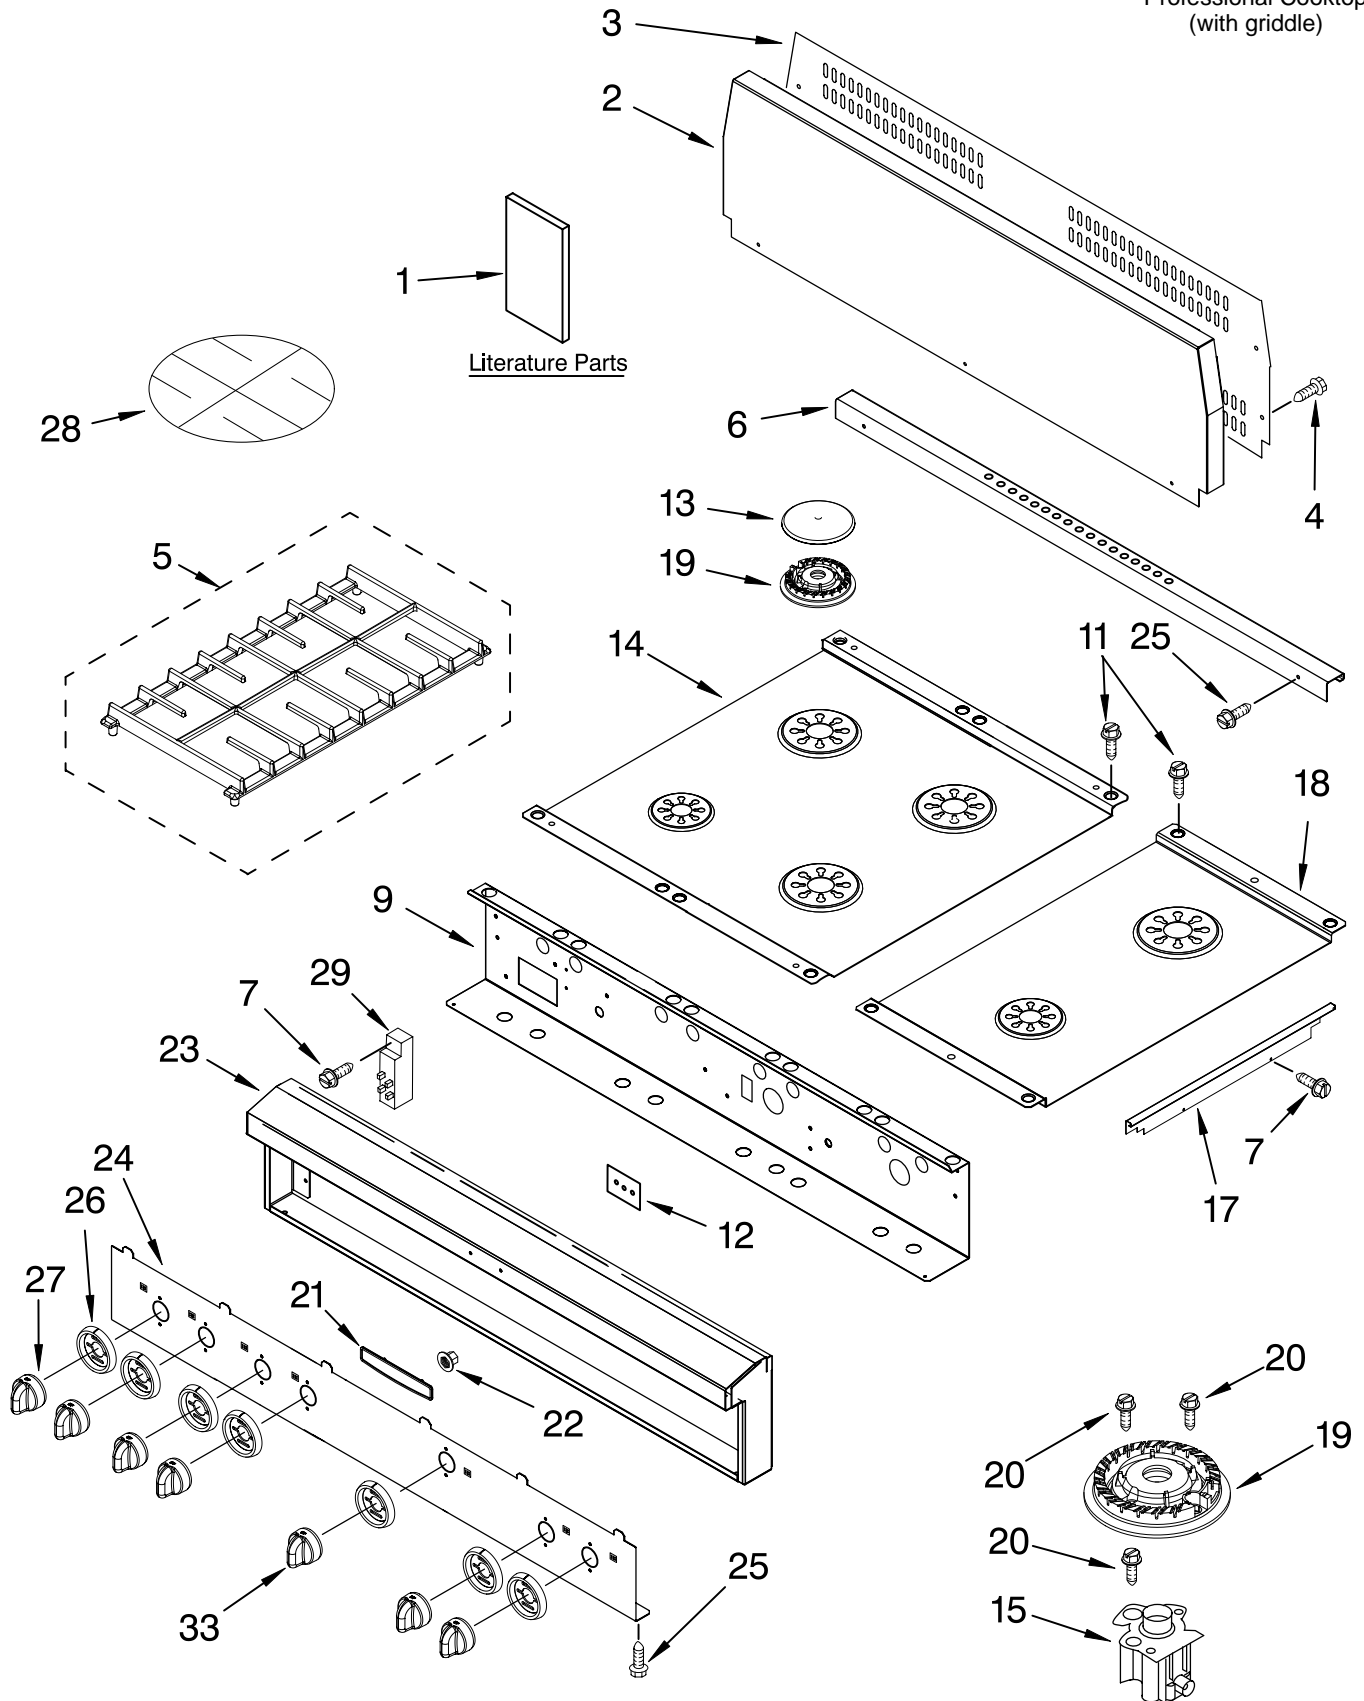

# COOKTOP, BURNER AND GRATE PARTS

For Model: KGCP483KSS03  
(Stainless Steel)

**KitchenAid®**

48" Stainless Steel  
Professional Cooktop  
(with griddle)

FOR ORDERING INFORMATION REFER TO PARTS PRICE LIST

# COOKTOP, BURNER AND GRATE PARTS

For Model: KGCP483KSS03  
(Stainless Steel)

Illus. No.	Part No.	DESCRIPTION
1		Literature Parts
	8285498	Wiring Diagram
	8285588	Use & Care Guide
	8285479	Installation Instructions
	9759442	Instructions, LP Conversion
2	8284730	Backsplash
3	8284760	Support, Backsplash
4	3196537	Screw, 8-18 x 3/8
5	4457331	Grate, Burner
6	8284852	Trim, Island
7	3400843	Screw, 8-18 x 1/4
9	8285486	Support, Control Panel
11	4449040	Screw
12	3192439	Seal
13		Cap, Burner
	4455243	14K (2)
	8284669	6K (2)
14	8284739	Cooktop (24")
15		Holder, Orifice
		Includes Orifice
	4456622	Turbo (4)
	4456920	Auxillary (2)
17		Trim, Side
	4457296	Right Hand
	4457297	Left Hand
18	8284812	Cooktop (12")
	4449743	Screw
19		Burner Head 14K
	4455849	Turbo (2)
	4455979	Auxillary (2)
20	3368921	Screw, 7-18 x 3/4
21	2005292	Nameplate
22	2004333	Palnut
23	8284939	Control Frame
24	4457161	Panel, Control
25	3196176	Screw, 8-18 x 1/2
26	4455192	Bezel, Knob
27	4454970	Knob, Burner (6)
28	4455109	Plate, Simmer
29	8522424	Module, Spark
33	8284743	Knob, Griddle (1)