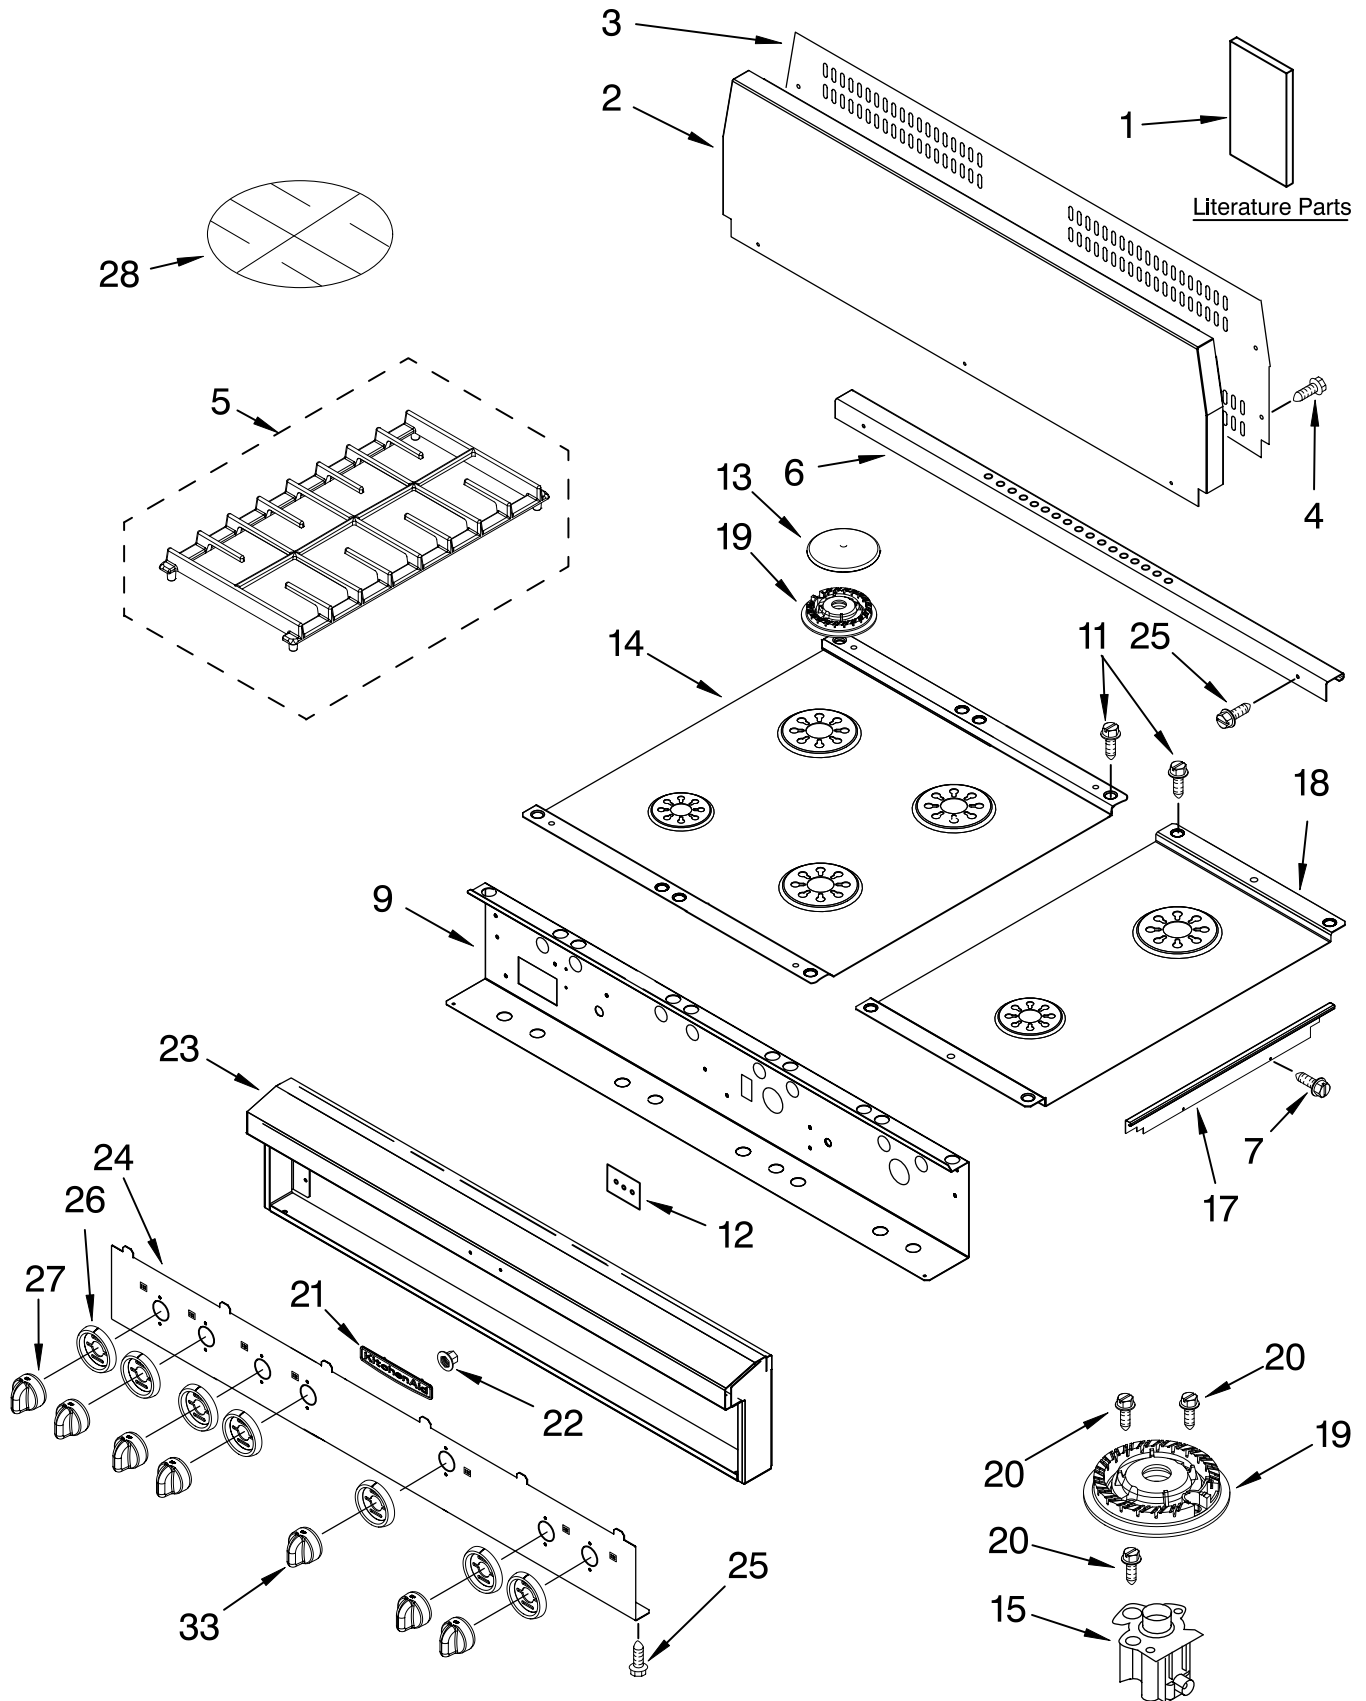

COOKTOP, BURNER AND GRATE PARTS

48" Stainless Steel
Professional Cooktop
(with griddle)

For Model: KGCP483KSS01
(Stainless Steel)

KitchenAid®

FOR ORDERING INFORMATION REFER TO PARTS PRICE LIST

COOKTOP, BURNER AND GRATE PARTS

For Model: KGCP483KSS01

(Stainless Steel)

Illus. No.	Part No.	DESCRIPTION
1		Literature Parts
	LIT8284821	Wiring Diagram
	LIT8285588	Use & Care Guide
	LIT8285479	Installation Instructions
	LIT8285589	Instructions, LP Conversion
2	8284730	Backsplash
3	8284760	Support, Backsplash
4	3196537	Screw, 8-18 x 3/8
5	4454963	Grate, Burner
6	8284852	Trim, Island
7	3400843	Screw, 8-18 x 1/4
9	8285486	Support, Control Panel
11	4449040	Screw
12	3192439	Seal
13		Cap, Burner
	4455243	14K (2)
	8284669	6K (2)
14	8284739	Cooktop (24")
15		Holder, Orifice
	4456622	Turbo (4)
	4456920	Auxillary (2)
17		Trim, Side
	8285489	Right Hand
	8285490	Left Hand
18	8284812	Cooktop (12")
19		Burner Head 14K
	4455849	Turbo (2)
	4455979	Auxillary (2)
20	3368921	Screw, 7-18 x 3/4
21	2005292	Nameplate
22	2004333	Palnut
23	8284939	Control Frame
24	8284799	Panel, Control
25	3196176	Screw, 8-18 x 1/2
26	4455192	Bezel, Knob
27	4454970	Knob, Burner
28	4455109	Plate, Simmer
33	8284743	Knob, Griddle