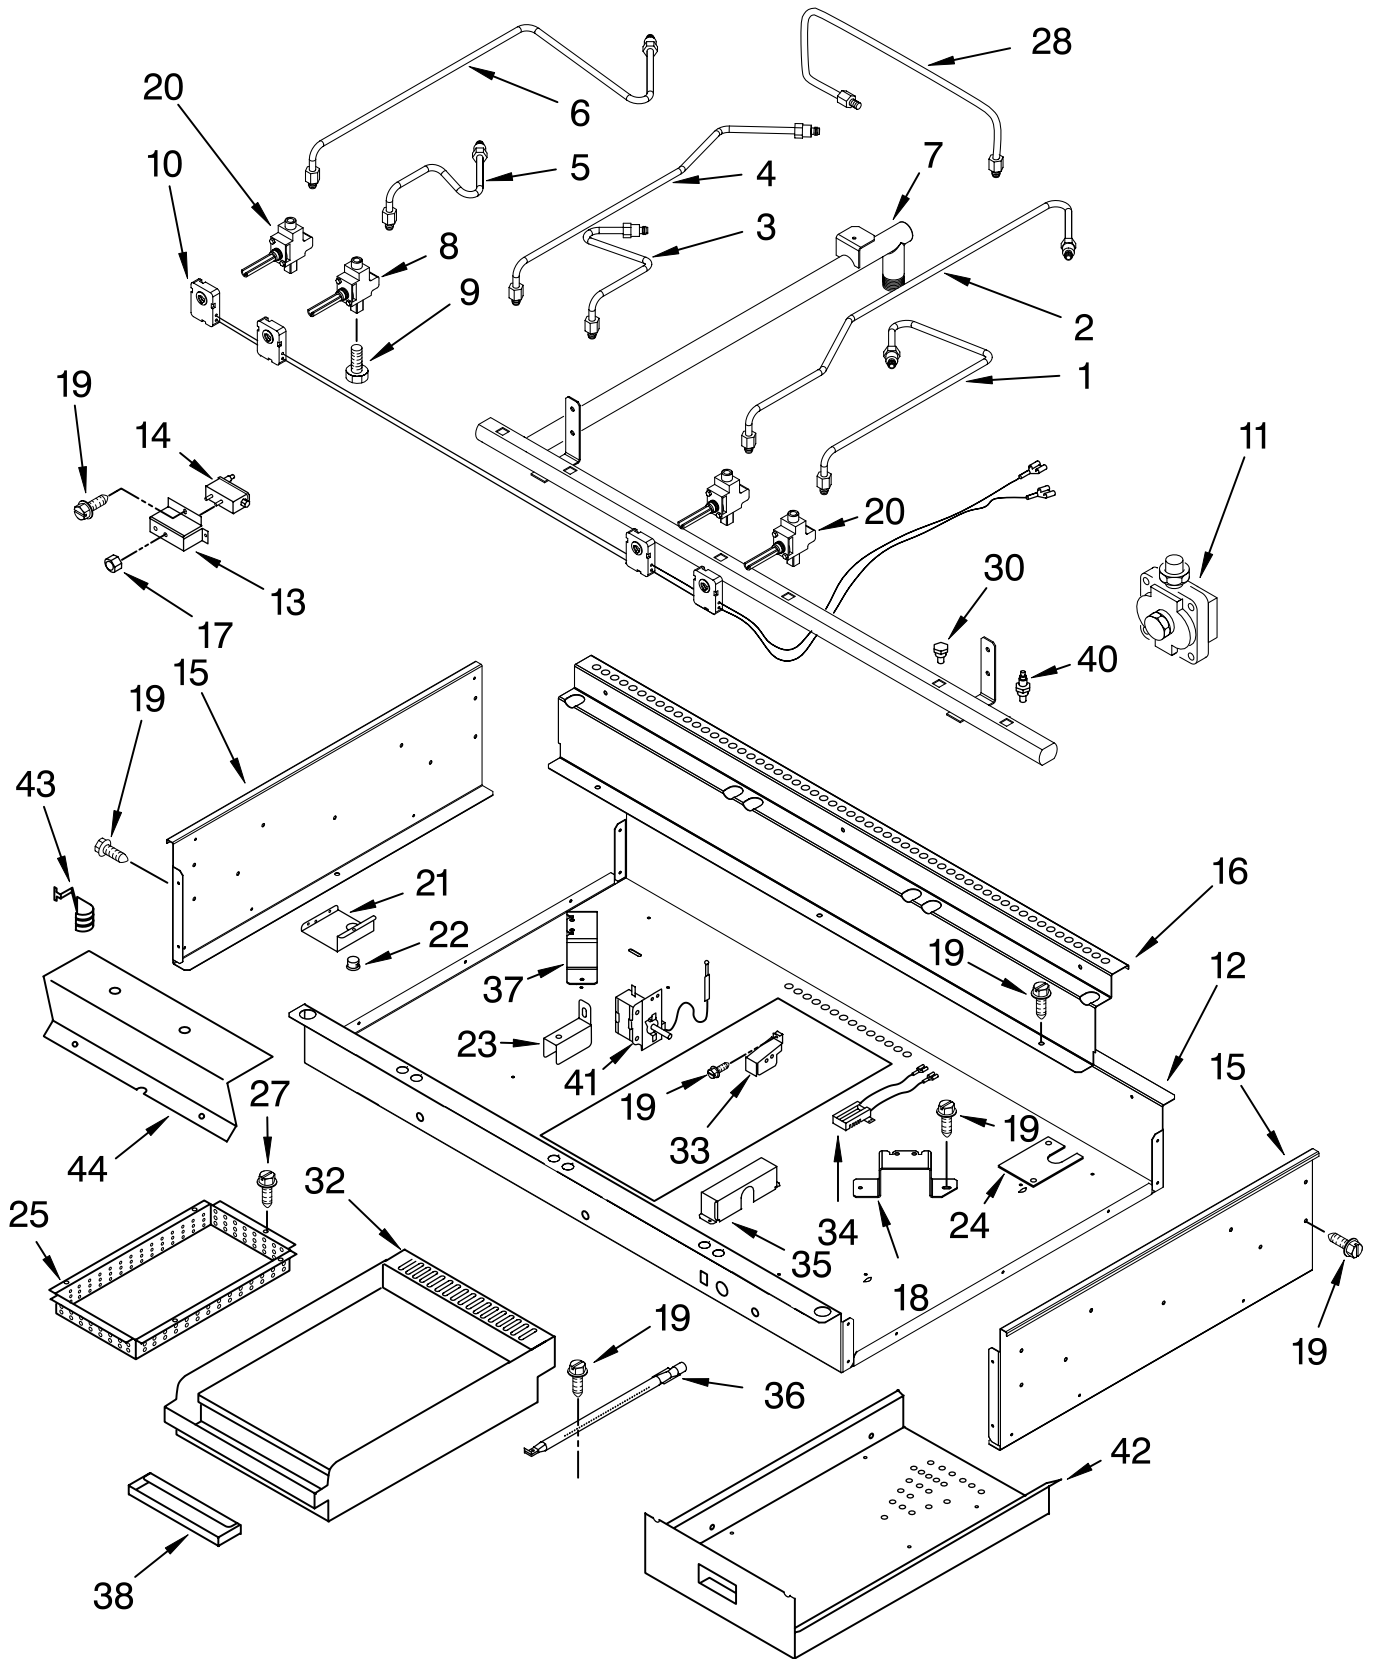

BURNER BOX, GAS VALVES, AND SWITCHES

For Model: KGCP483KSS01

(Stainless Steel)

FOR ORDERING INFORMATION REFER TO PARTS PRICE LIST

BURNER BOX, GAS VALVES, AND SWITCHES

For Model: KGCP483KSS01

(Stainless Steel)

Illus. No.	Part No.	DESCRIPTION	Illus. No.	Part No.	DESCRIPTION	Illus. No.	Part No.	DESCRIPTION
1	4455040	Tubing, Gas Burner – RF	10	8284815	Burner Switch & Harness Assembly	24	8285361	Cover, Panel
2	4455041	Tubing, Gas Burner – RR		3191387	Seal, Switch	25	8285031	Box, Burner Lower
3	4455151	Tubing, Gas Burner – CF	11	4455157	Regulator, Pressure	27	3400843	Screw
4	4455152	Tubing, Gas	12	8285484	Burner Box	28	8284975	Tube, Griddle
5	4455153	Tubing, Gas Burner – CR	13	8284805	Bracket, Griddle Valve	30	8284796	Plug, Manifold (closed)
		Burner – LF	14	8284788	Valve, Griddle	32	8284759	Module, Griddle
6	4455154	Tubing, Gas Burner – LR	15		Side, Burner Box	33	8284800	Bracket, Ignitor
7	8284737	Manifold (Includes Items #9 & #30)		8285487	Right Hand	34	8284941	Ignitor, Griddle
8	3192157	Valve, Burner (Turbo)		8285488	Left Hand	35	8285038	Cover, Burner Spud
9	3185829	Bolt, Valve	16	8284947	Support, Rear	36	8285051	Log Burner, Griddle
			17	488130	Hex Nut	37	8284993	Bracket, Thermo
			18	3192811	Bracket, Burner	38	8285569	Tray, Drip
			19	3177991	Screw, 8–18 x 1/4	40	8284804	Plug, Manifold (open)
			20	3191292	Valve, Burner Auxiliary	41	8284765	Griddle, Thermo
			21	8284680	Cover Shelf	42	8285056	Enclosure, Griddle
			22	8284722	Bushing, Cover Shelf	43	313382	Clip, Bulb
			23	4449845	Bracket, Support	44	8284811	Bracket

PARTS NOT ILLUSTRATED

Illus. No.	Part No.	DESCRIPTION

WIRING HARNESS PARTS

	8285527	Power Cord
	1129449	Bushing
	4456628	Harness, Ign 42"
	4456627	Harness, Ign 28"
	4173634	Bushing, Electric
	8284847	Harness, Wire Jumper
	3191418	Harness, Wire Jumper (6 burner)
	8284772	Harness, Wire Ignitor (Brown)
	8284976	Harness, Wire Jumper (yellow)
	8284849	Harness, Wire Jumper (white)
	8284848	Harness, Wire Jumper (black)

Miscellaneous

	8284782	L.P. Orifice Spud Pack

FOR ORDERING INFORMATION REFER TO PARTS PRICE LIST