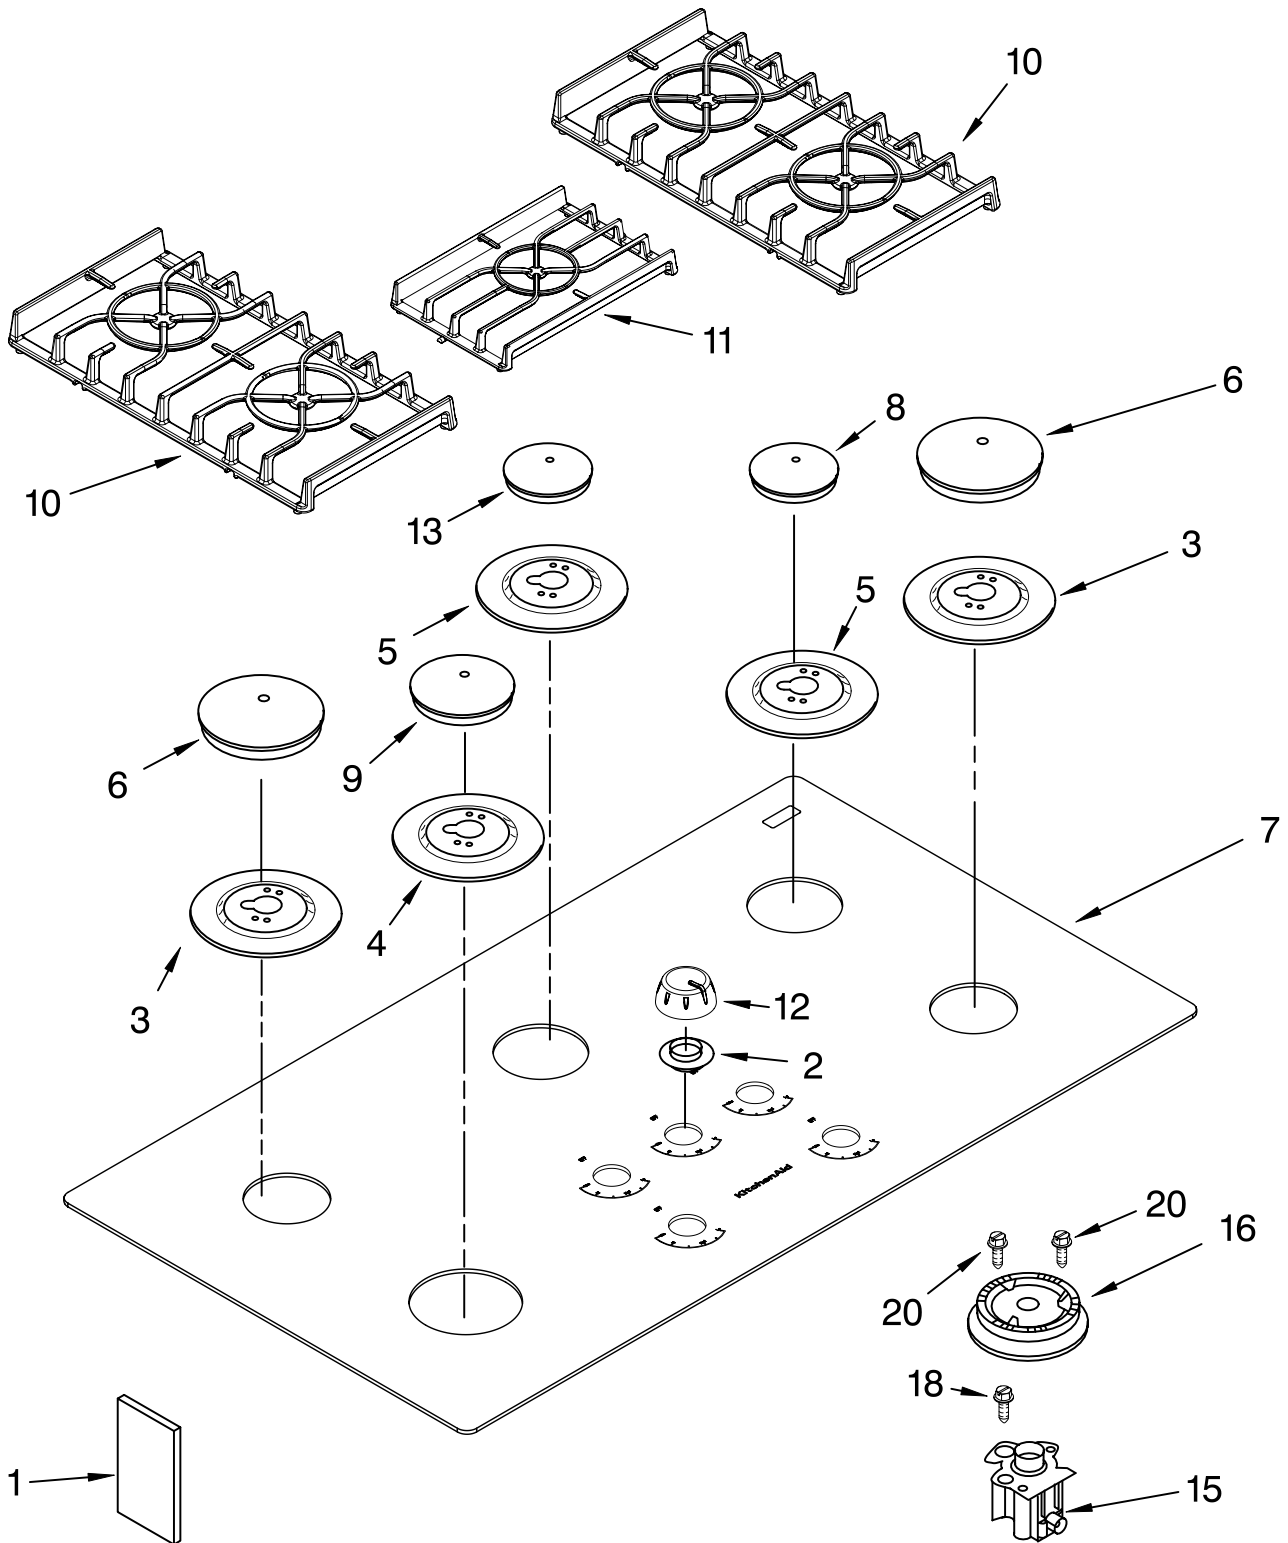

COOKTOP, BURNER AND GRATE PARTS

For Models: KGCC566RBL01, KGCC566RWW01, KGCC566RBB01

36" GAS GLASS
CERAN COOKTOP

(Black)

(Pure White)

(Biscuit)

KitchenAid[®]

Literature Parts

FOR ORDERING INFORMATION REFER TO PARTS PRICE LIST

COOKTOP, BURNER AND GRATE PARTS

For Models: KGCC566RBL01, KGCC566RWW01, KGCC566RBB01

(Black)

(Pure White)

(Biscuit)

Illus. No.	Part No.	DESCRIPTION	Illus. No.	Part No.	DESCRIPTION	Illus. No.	Part No.	DESCRIPTION
1		Literature Parts	5		Bezel, Cooktop (RR)(Center)	11		Grate, Center
	8286304	Installation Instructions		9753601CG	Cumberland Grey		8285881CG	Cumberland Grey
	8286610	Use & Care Guide		9753601BL	Black		8285881CB	Black
	3192099	Wiring Diagram		9753601MS	Moleskin		8285881MS	Moleskin
	3191638	Safe Cooking Tips	6		Cap, (RF)(LR)	12		Knob, Control (4)
	9759133	English		8286153CG	Cumberland Grey		8286094WH	White
	8286620	French		8286153CB	Coal Black		8286094BL	Black
		L.P. Conversion Instructions		8286153MS	Moleskin		8286094BT	Biscuit
2		Grommet, Glass	7		Cooktop Glass	13		Cap, (RR)
	3180081	White		8286174	White		8286155CG	Cumberland Grey
	3180079	Black		8286172	Black		8286155CB	Coal Black
	3191817	Biscuit		8286173	Biscuit		8286155MS	Moleskin
3		Bezel, Cooktop (RF)(LR)	8		Cap, (Center)	15		Holder, Orifice
	9753602CG	Cumberland Grey		8286154CG	Cumberland Grey		8286178	Semi Rapid
	9753602BL	Black		8286154CB	Coal Black		8286179	Auxi
	9753602MS	Moleskin		8286154MS	Moleskin		8286180	Rapid
4		Bezel, Cooktop (LF)	9		Cap, (LF)		8286177	Ultra Rapid
	8285779CG	Cumberland Grey		8286156CG	Cumberland Grey	16		Head, Burner
	8285779BL	Black		8286156CB	Coal Black		8286184	Semi Rapid
	8285779MS	Moleskin		8286156MS	Moleskin		8286181	Auxi
			10		Grate, Burner		8286182	Rapid
				8285879CG	Cumberland Grey		8286183	Ultra Rapid
				8285879CB	Black	18	4449809	Screw
				8285879MS	Moleskin	20	3368921	Screw