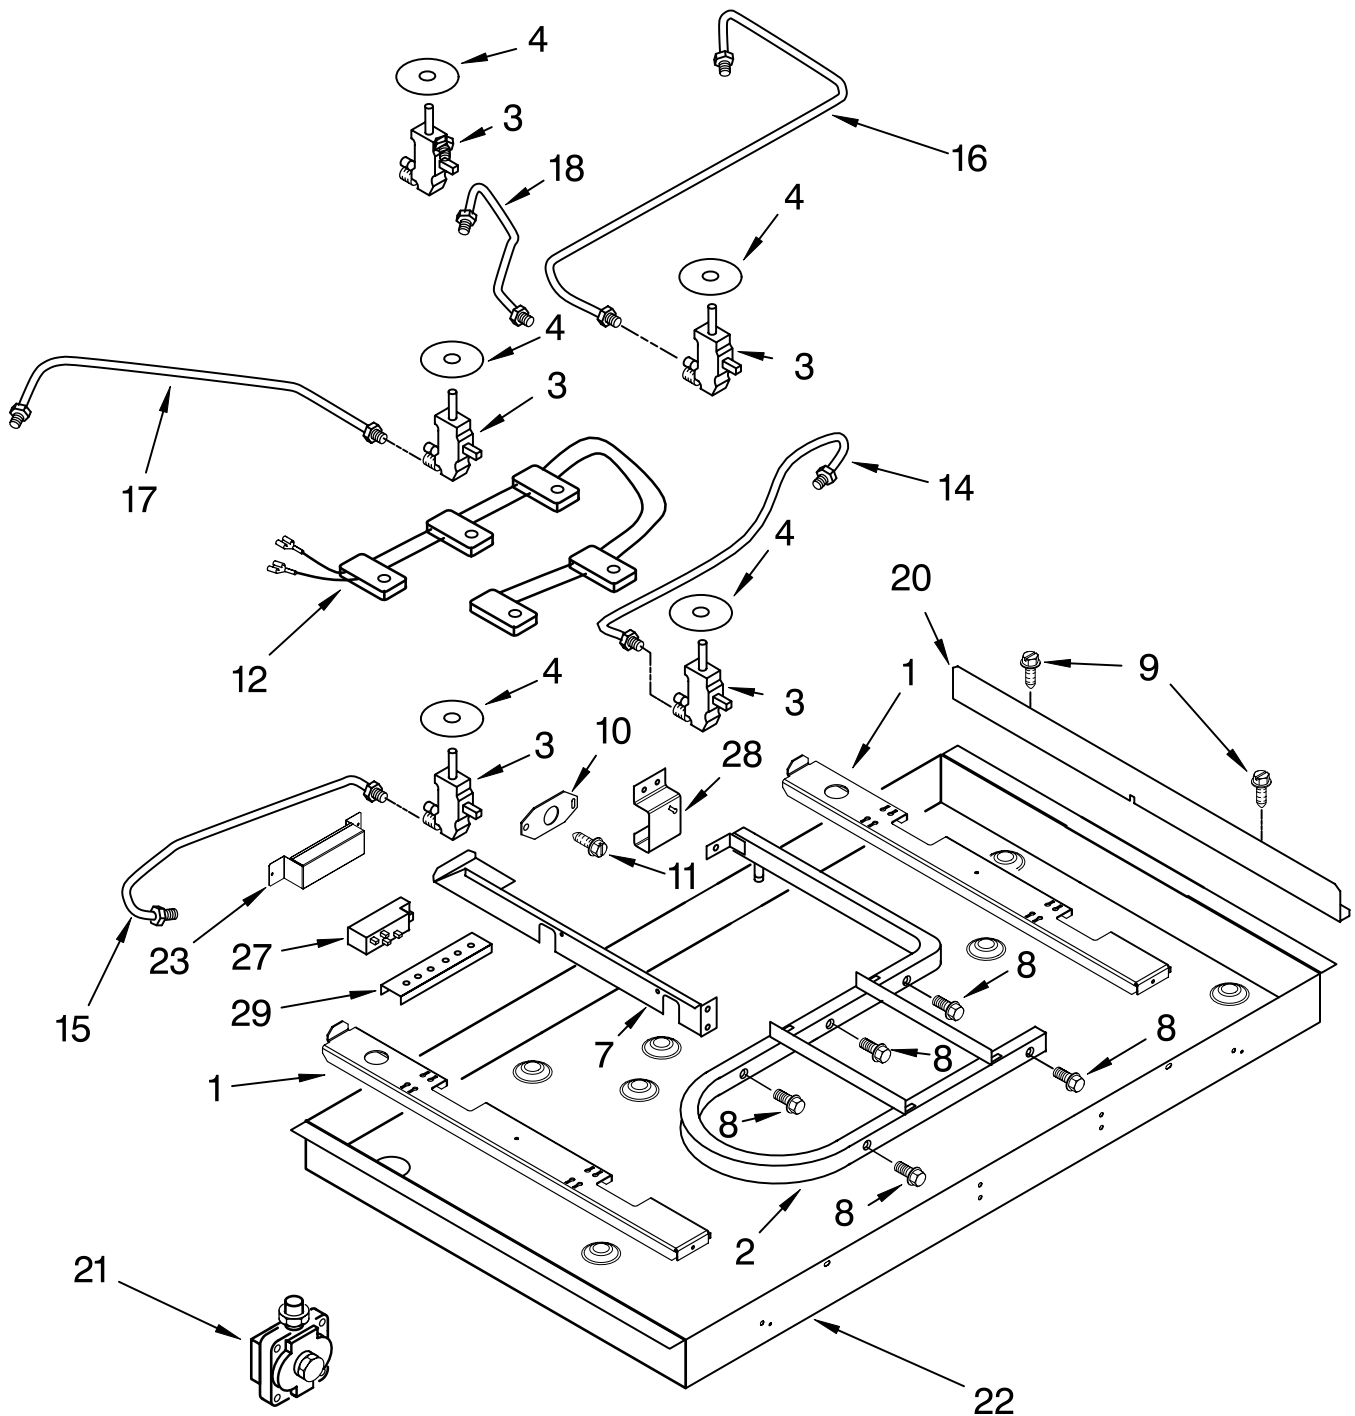

BURNER BOX, GAS VALVES, AND SWITCHES

For Models: KGCC566RBL01, KGCC566RWW01, KGCC566RBB01

(Black)

(Pure White)

(Biscuit)

FOR ORDERING INFORMATION REFER TO PARTS PRICE LIST

BURNER BOX, GAS VALVES, AND SWITCHES

For Models: KGCC566RBL01, KGCC566RWW01, KGCC566RBB01

(Black)

(Pure White)

(Biscuit)

<u>Illus. No.</u>	<u>Part No.</u>	<u>DESCRIPTION</u>
1	8285796	Rail, Burner
2	8285751	Pipe, Manifold
3		Valve, Gas Burner
	8286559	Auxi
	8286560	Semi Rapid
	4456817	Large
	8286561	Ultra Rapid
4	3191387	Seal, Shaft
7	8285791	Rail, Center
8	8523704	Bolt, Gas Valve
9	3177991	Screw
10	3192491	Bracket, Manifold
11	3196160	Screw
12	4456901	Harness & Switches
14	8285768	Tubing, Gas Burner (RF)
15	8285766	Tubing, Gas Burner (LF)
16	8285767	Tubing, Gas Burner (RR)
17	8285769	Tubing, Gas Burner (LR)
18	8285770	Tubing, Gas Burner (Center)
20	3191462	Shield, Heat
21	4454571	Regulator, Pressure
22	8285773	Burner Box
	3196537	Screw
23	8285789	Shield, Heat
27	8522424	Module Spark
	3400843	Screw
28	8285790	Bracket, Mounting
29	4455917	Bracket, Mounting
	3400093	Screw

FOR ORDERING INFORMATION REFER TO PARTS PRICE LIST