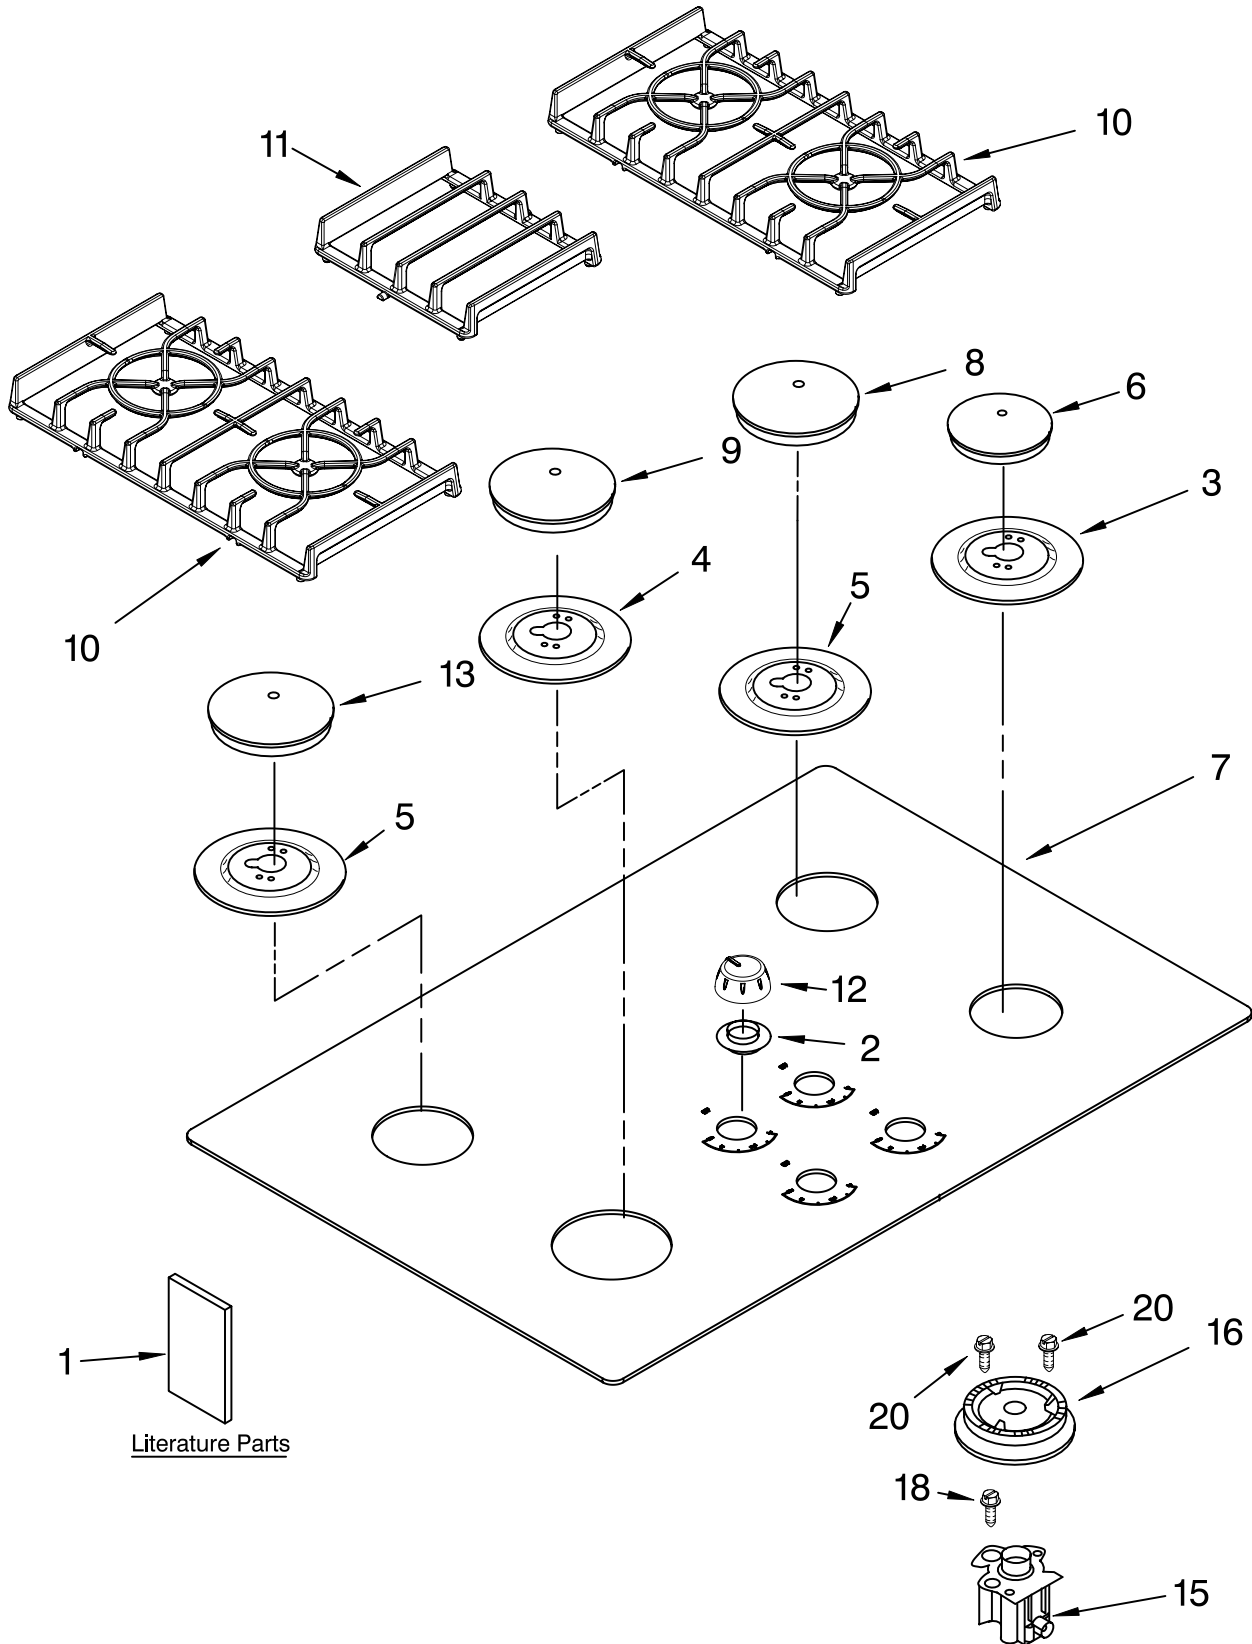

COOKTOP, BURNER AND GRATE PARTS

For Models: KGCC506RBL01, KGCC506RWW01, KGCC506RBB01

(Black)

(Pure White)

(Pure Biscuit)

KitchenAid®

30" GAS GLASS SURFACE COOKTOP

FOR ORDERING INFORMATION REFER TO PARTS PRICE LIST