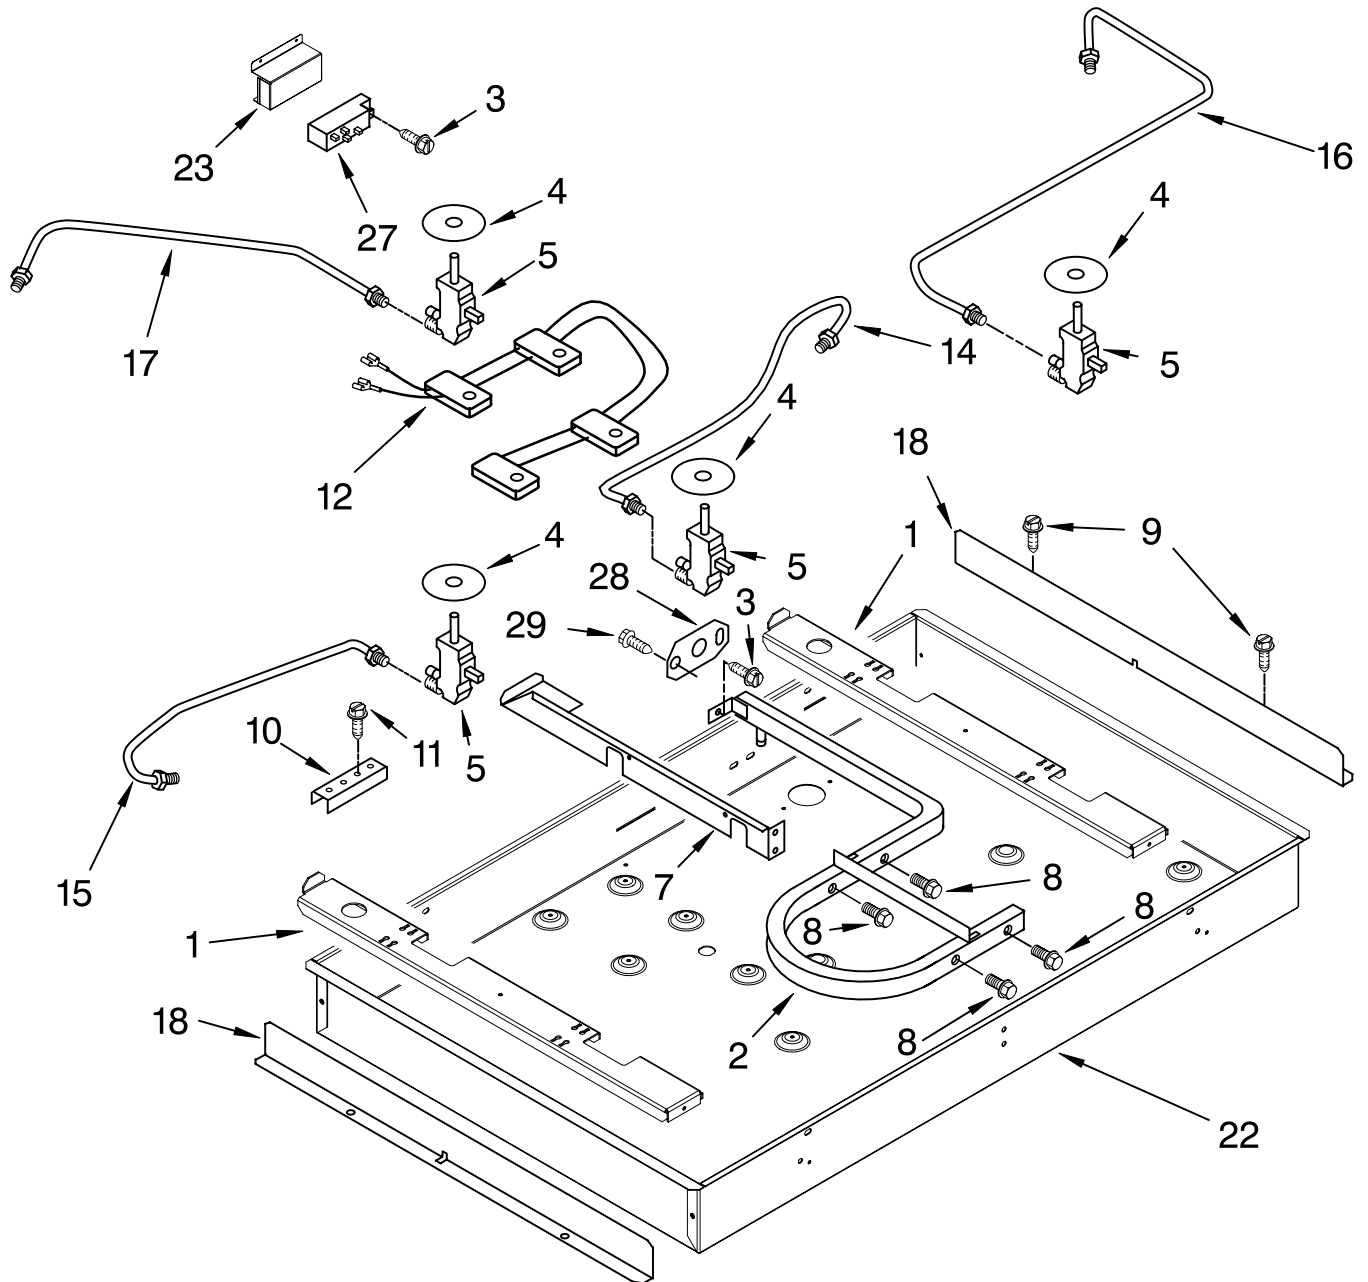

FOR ORDERING INFORMATION REFER TO PARTS PRICE LIST

BURNER BOX, GAS VALVES, AND SWITCHES

For Models: KGCC506RBL01, KGCC506RWW01, KGCC506RBB01

(Black)

(Pure White)

(Pure Biscuit)

Illus. No.	Part No.	DESCRIPTION
1	8285796	Rail, Burner
2	8286069	Pipe, Manifold
3	3400843	Screw
4	3191387	Seal, Shaft
5		Valve, Gas Burner
	8286559	Auxiliary
	8286560	Semi Rapid
	4456817	Large
	8286561	Ultra Rapid
7	8285791	Rail, Center