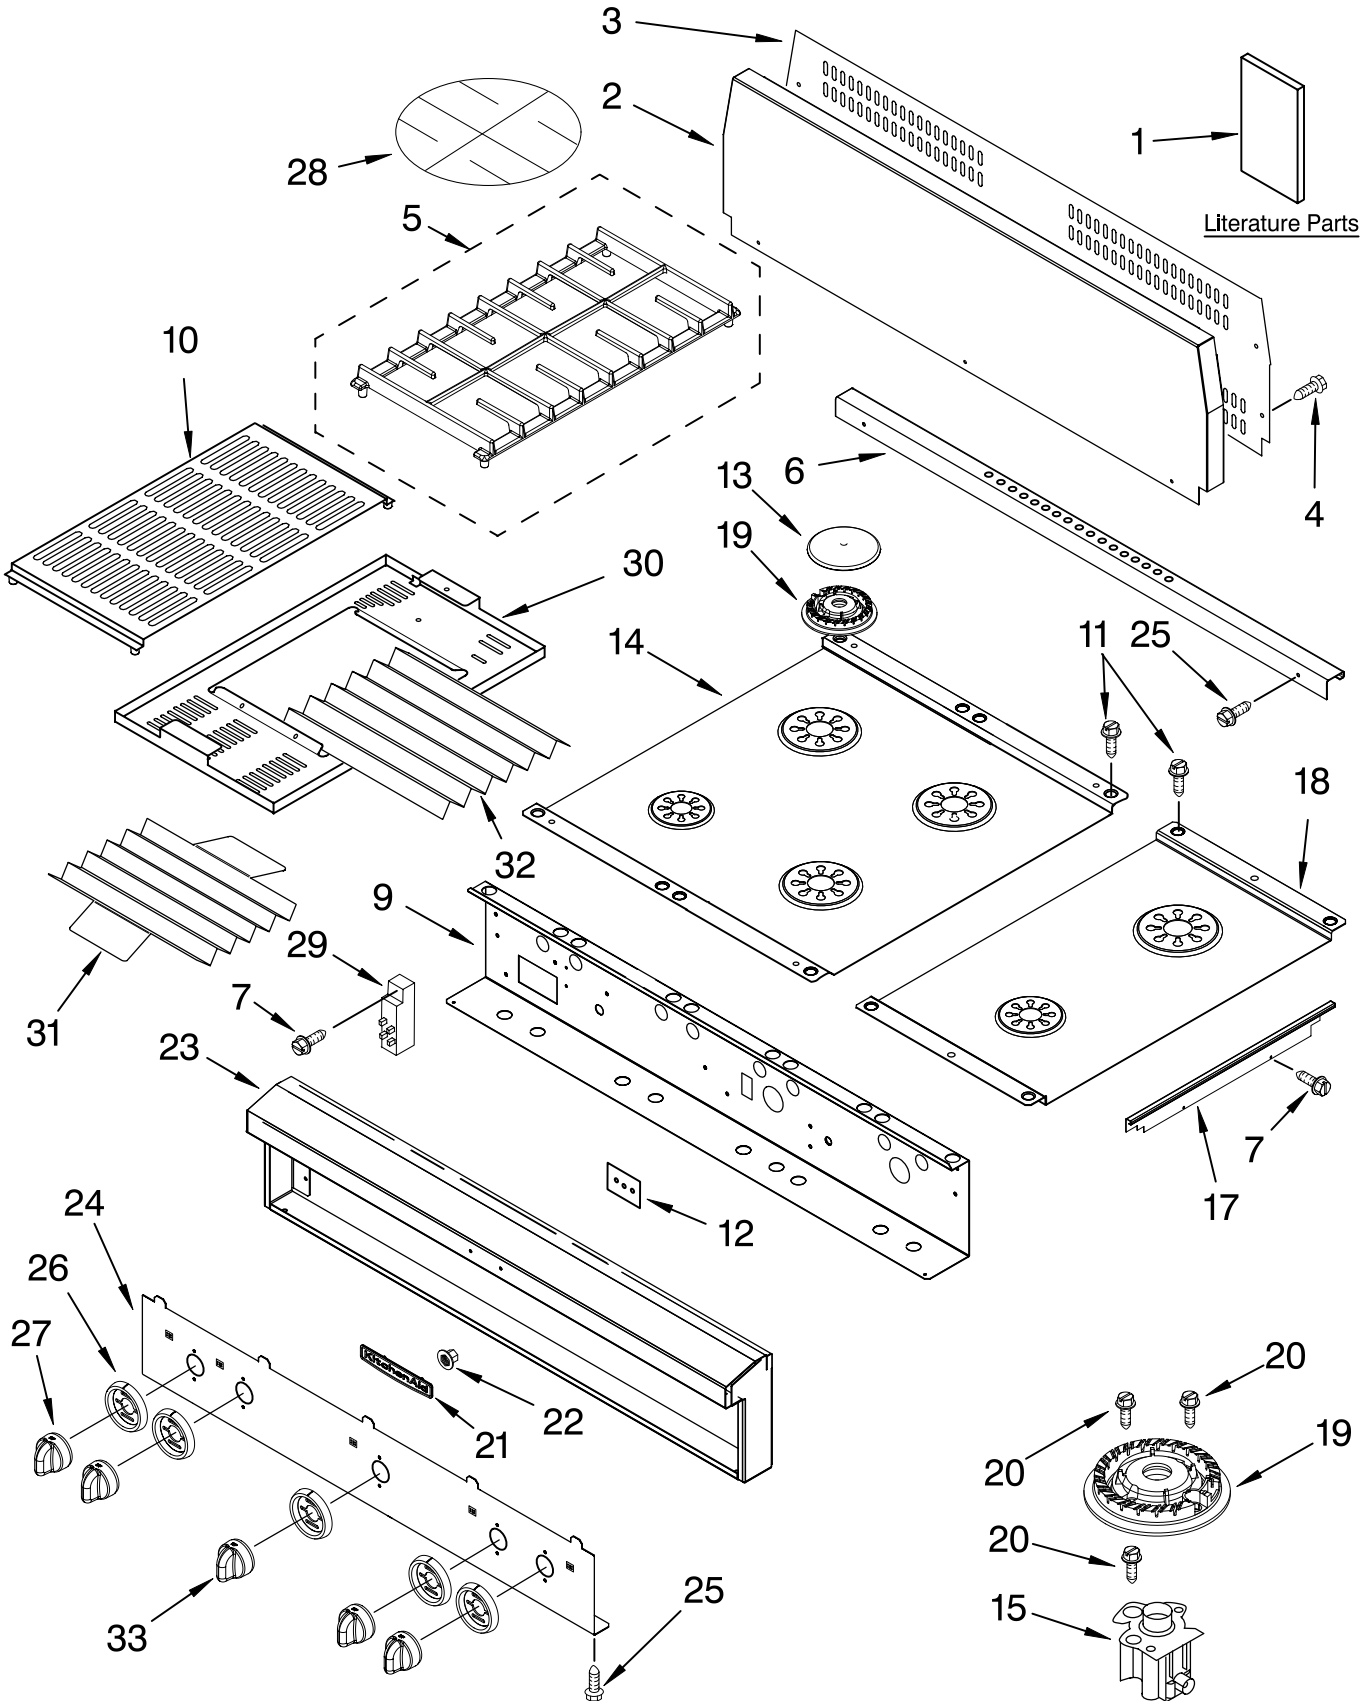

COOKTOP, BURNER AND GRATE PARTS

For Model: KGCP482KSS01
(Stainless Steel)

48" Stainless Steel
Professional Cooktop
(with grill)

KitchenAid®

FOR ORDERING INFORMATION REFER TO PARTS PRICE LIST

COOKTOP, BURNER AND GRATE PARTS

For Model: KGCP482KSS01

(Stainless Steel)

Illus. No.	Part No.	DESCRIPTION
1		Literature Parts
	LIT8285497	Wiring Diagram
	LIT8285588	Use & Care Guide
	LIT8285479	Installation Instructions
	LIT8285589	Instructions, LP Conversion
2	8284730	Backsplash
3	8284760	Support, Backsplash
4	3196537	Screw, 8-18 x 3/8
5	4454963	Grate, Burner
6	8284852	Trim, Island
7	3400843	Screw, 8-18 x 1/4
9	8285486	Support, Control Panel
10	8284741	Grate, Grill
11	4449040	Screw
12	3192439	Seal
13		Cap, Burner
	4455243	14K (2)
	8284669	6K (2)
14	8284739	Cooktop (24")
15		Holder, Orifice
		Includes Orifice
	4456622	Turbo (4)
	4456920	Auxillary (2)
17		Trim, Side
	8285489	Right Hand
	8285490	Left Hand
18	8284812	Cooktop (12")
19		Burner Head 14K
	4455849	Turbo (2)
	4455979	Auxillary (2)
20	3368921	Screw, 7-18 x 3/4
21	2005292	Nameplate
22	2004333	Palnut
23	8284939	Control Frame
24	8284738	Panel, Control
25	3196176	Screw, 8-18 x 1/2
26	4455192	Bezel, Knob
27	4454970	Knob, Burner
28	4455109	Plate, Simmer
29	8522427	Module, Spark
30	8284918	Frame, Wave Tray
31	8284919	Plate, Wave
32	8284917	Plate, Wave tray
	3177991	Screw
33	8284742	Knob, Grill