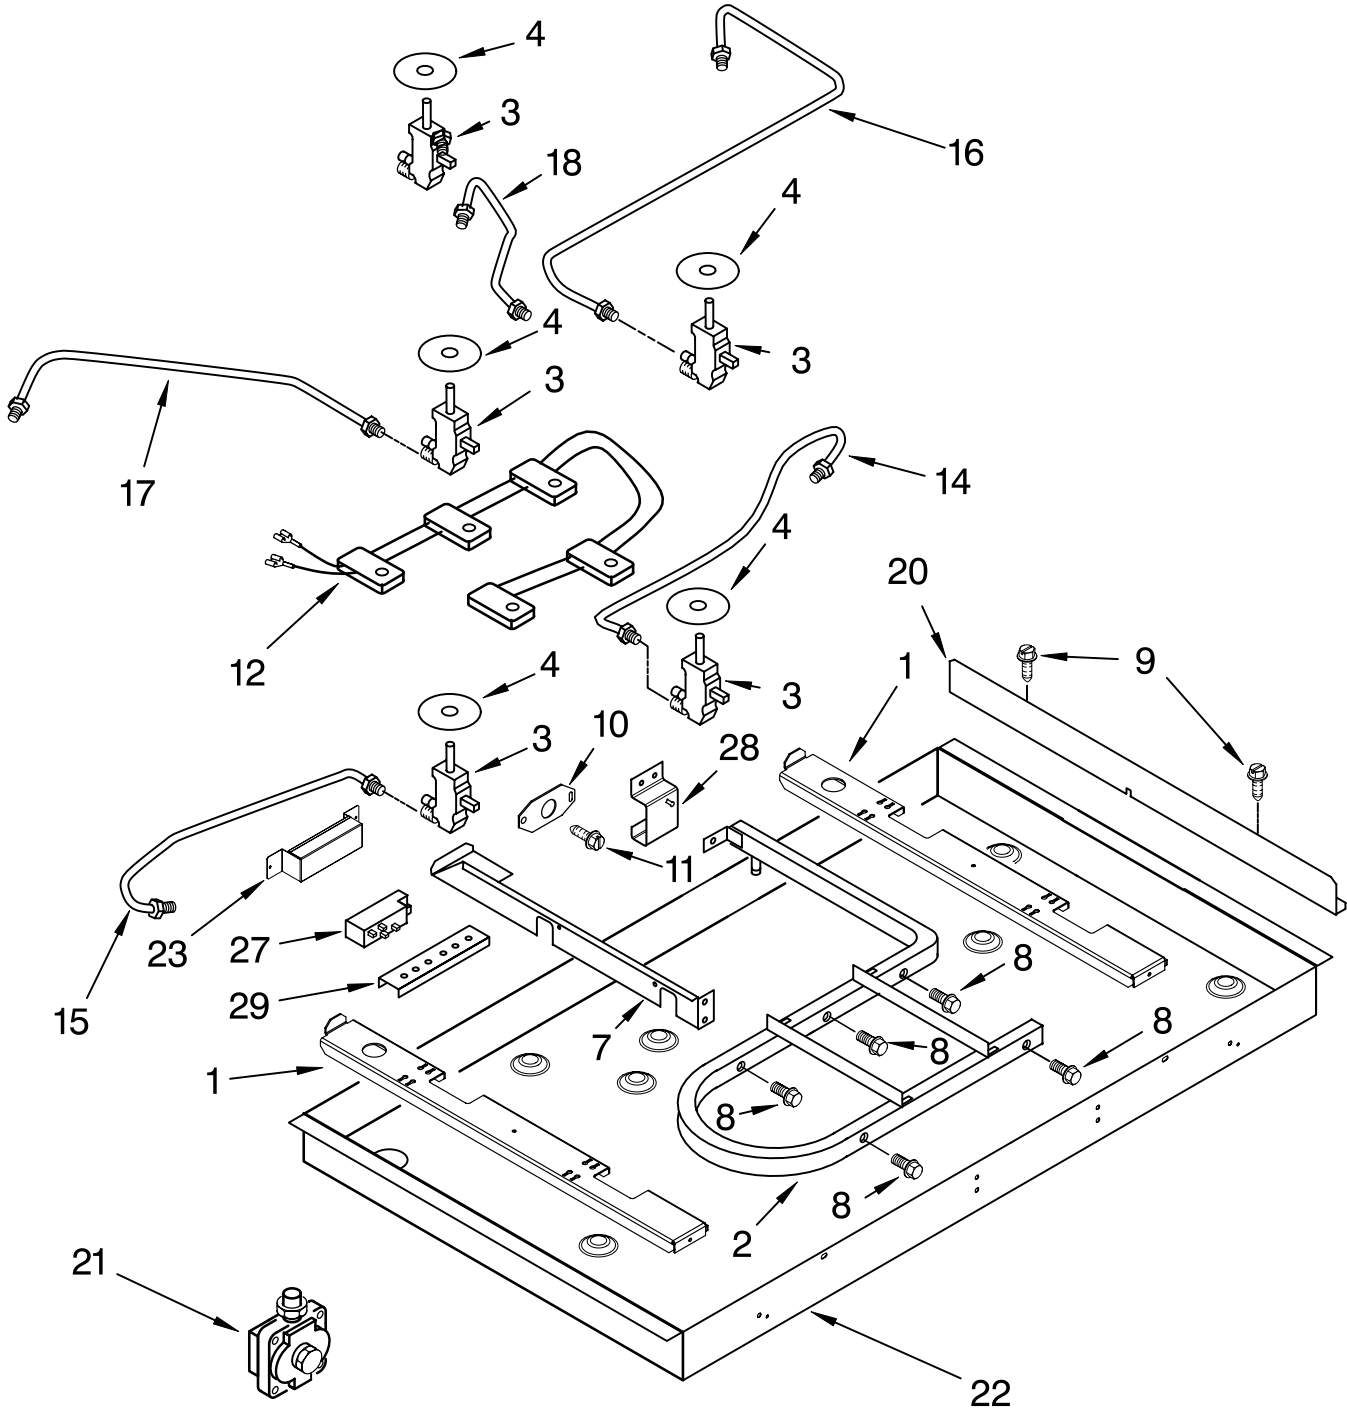

BURNER BOX, GAS VALVES, AND SWITCHES

For Models: KGCC566RBL00, KGCC566RWW00, KGCC566RBB00

(Black)

(Pure White)

(Pure Biscuit)

FOR ORDERING INFORMATION REFER TO PARTS PRICE LIST

BURNER BOX, GAS VALVES, AND SWITCHES

For Models: KGCC566RBL00, KGCC566RWW00, KGCC566RBB00

(Black)

(Pure White)

(Pure Biscuit)

<u>Illus. No.</u>	<u>Part No.</u>	<u>DESCRIPTION</u>
1	8285796	Rail, Burner
2	8285751	Pipe, Manifold
3		Valve, Gas Burner
	8286520	Auxi
	8286560	Semi Rapid
	4456817	Large
	4456818	Turbi
4	3191387	Seal, Shaft
7	8285791	Rail, Center
8	3186217	Bolt, Gas Valve
9	3177991	Screw
10	3192491	Bracket, Manifold
11	3196160	Screw
12	4456901	Harness & Switches
14	8285768	Tubing, Gas Burner (RF)
15	8285766	Tubing, Gas Burner (LF)
16	8285767	Tubing, Gas Burner (RR)
17	8285769	Tubing, Gas Burner (LR)
18	8285770	Tubing, Gas Burner (Center)
20	3191462	Shield, Heat
21	4454571	Regulator, Pressure
22	8285773	Burner Box
	3196537	Screw
23	8285789	Shield, Heat
27	8522424	Module Spark
	3400843	Screw
28	8285790	Bracket, Mounting
29	4455917	Bracket, Mounting
	3400093	Screw

FOR ORDERING INFORMATION REFER TO PARTS PRICE LIST