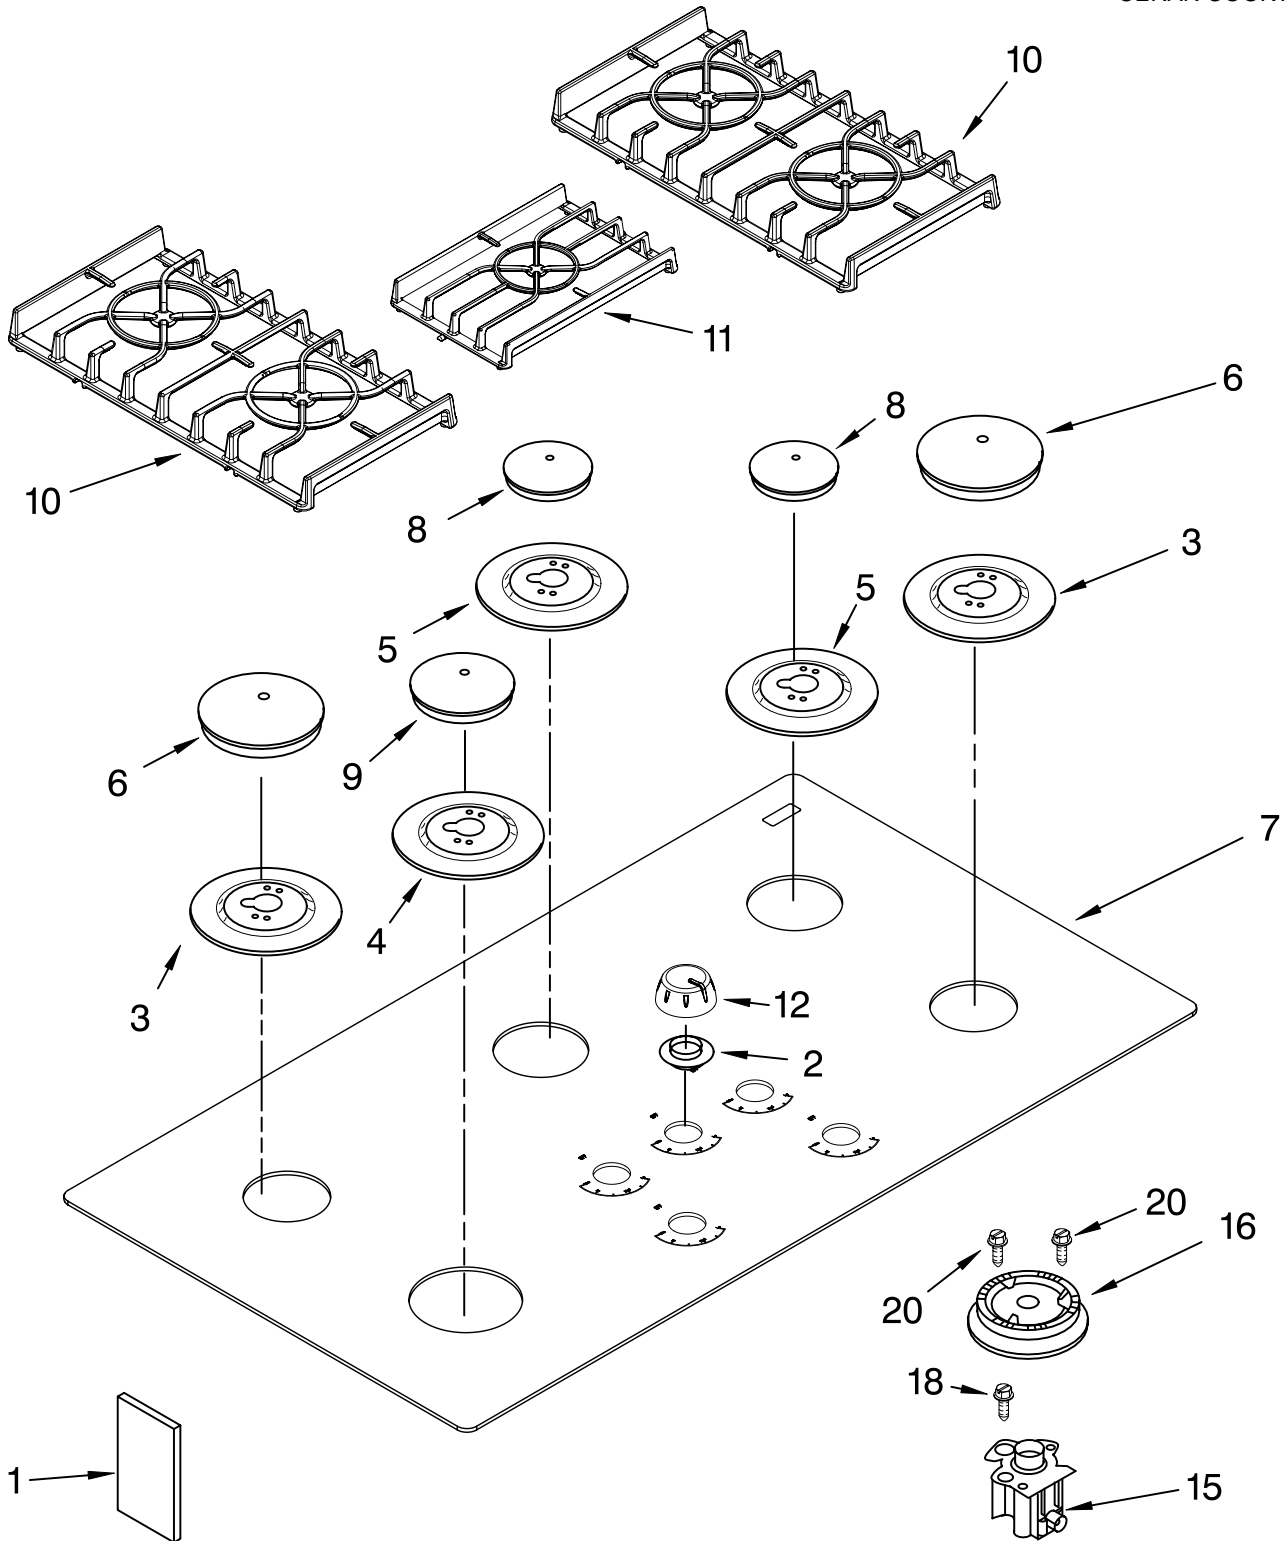

# COOKTOP, BURNER AND GRATE PARTS

For Models: KGCC566RBL00, KGCC566RWW00, KGCC566RBB00

(Black)

(Pure White)

(Pure Biscuit)

**KitchenAid**<sup>®</sup>

36" GAS GLASS CERAN COOKTOP

Literature Parts

# COOKTOP, BURNER AND GRATE PARTS

For Models: KGCC566RBL00, KGCC566RWW00, KGCC566RBB00

(Black)

(Pure White)

(Pure Biscuit)

Illus. No.	Part No.	DESCRIPTION	Illus. No.	Part No.	DESCRIPTION	Illus. No.	Part No.	DESCRIPTION
1		Literature Parts	5		Bezel, Cooktop (RR)(Center)	10		Grate, Burner
	8286304	Installation Instructions		9753601CG	Cumberland Grey		8285879CG	Cumberland Grey
	8286305	Use & Care Guide		9753601BL	Black		8285879BL	Black
	3192099	Wiring Diagram		9753601MS	Moleskin		8285879MS	Moleskin
	9759133	Safe Cooking Tips	6		Cap, (RF)(LR)	11		Grate, Center
	8286314	L.P. Conversion Instructions		8286155CG	Cumberland Grey		8285881CG	Cumberland Grey
2		Grommet, Glass		8286155BL	Black		8285881BL	Black
	3180081	White		8286155MS	Moleskin		8285881MS	Moleskin
	3180079	Black	7		Cooktop Glass	12		Knob, Control (4)
	3191817	Biscuit		8286174	White		8286094WH	White
3		Bezel, Cooktop (RF)(LR)		8286172	Black		8286094BL	Black
	9753602CG	Cumberland Grey		8286173	Biscuit		8286094BT	Biscuit
	9753602BL	Black	8		Cap, (RR)(Center)	15		Holder, Orifice
	9753602MS	Moleskin		8286153CG	Cumberland Grey		8286241	Semi Rapid
4		Bezel, Cooktop (LF)		8286153BL	Black		8286179	Auxi
	8285779CG	Cumberland Grey		8286153MS	Moleskin		8286180	Rapid
	8285779BL	Black	9		Cap, (LF)		8286177	Ultra Rapid
	8285779MS	Moleskin		8286156CG	Cumberland Grey	16		Head, Burner
				8286156BL	Black		8286181	Auxi
				8286156MS	Moleskin		8286182	Rapid
							8286183	Ultra Rapid
							4449809	Screw
							3368921	Screw