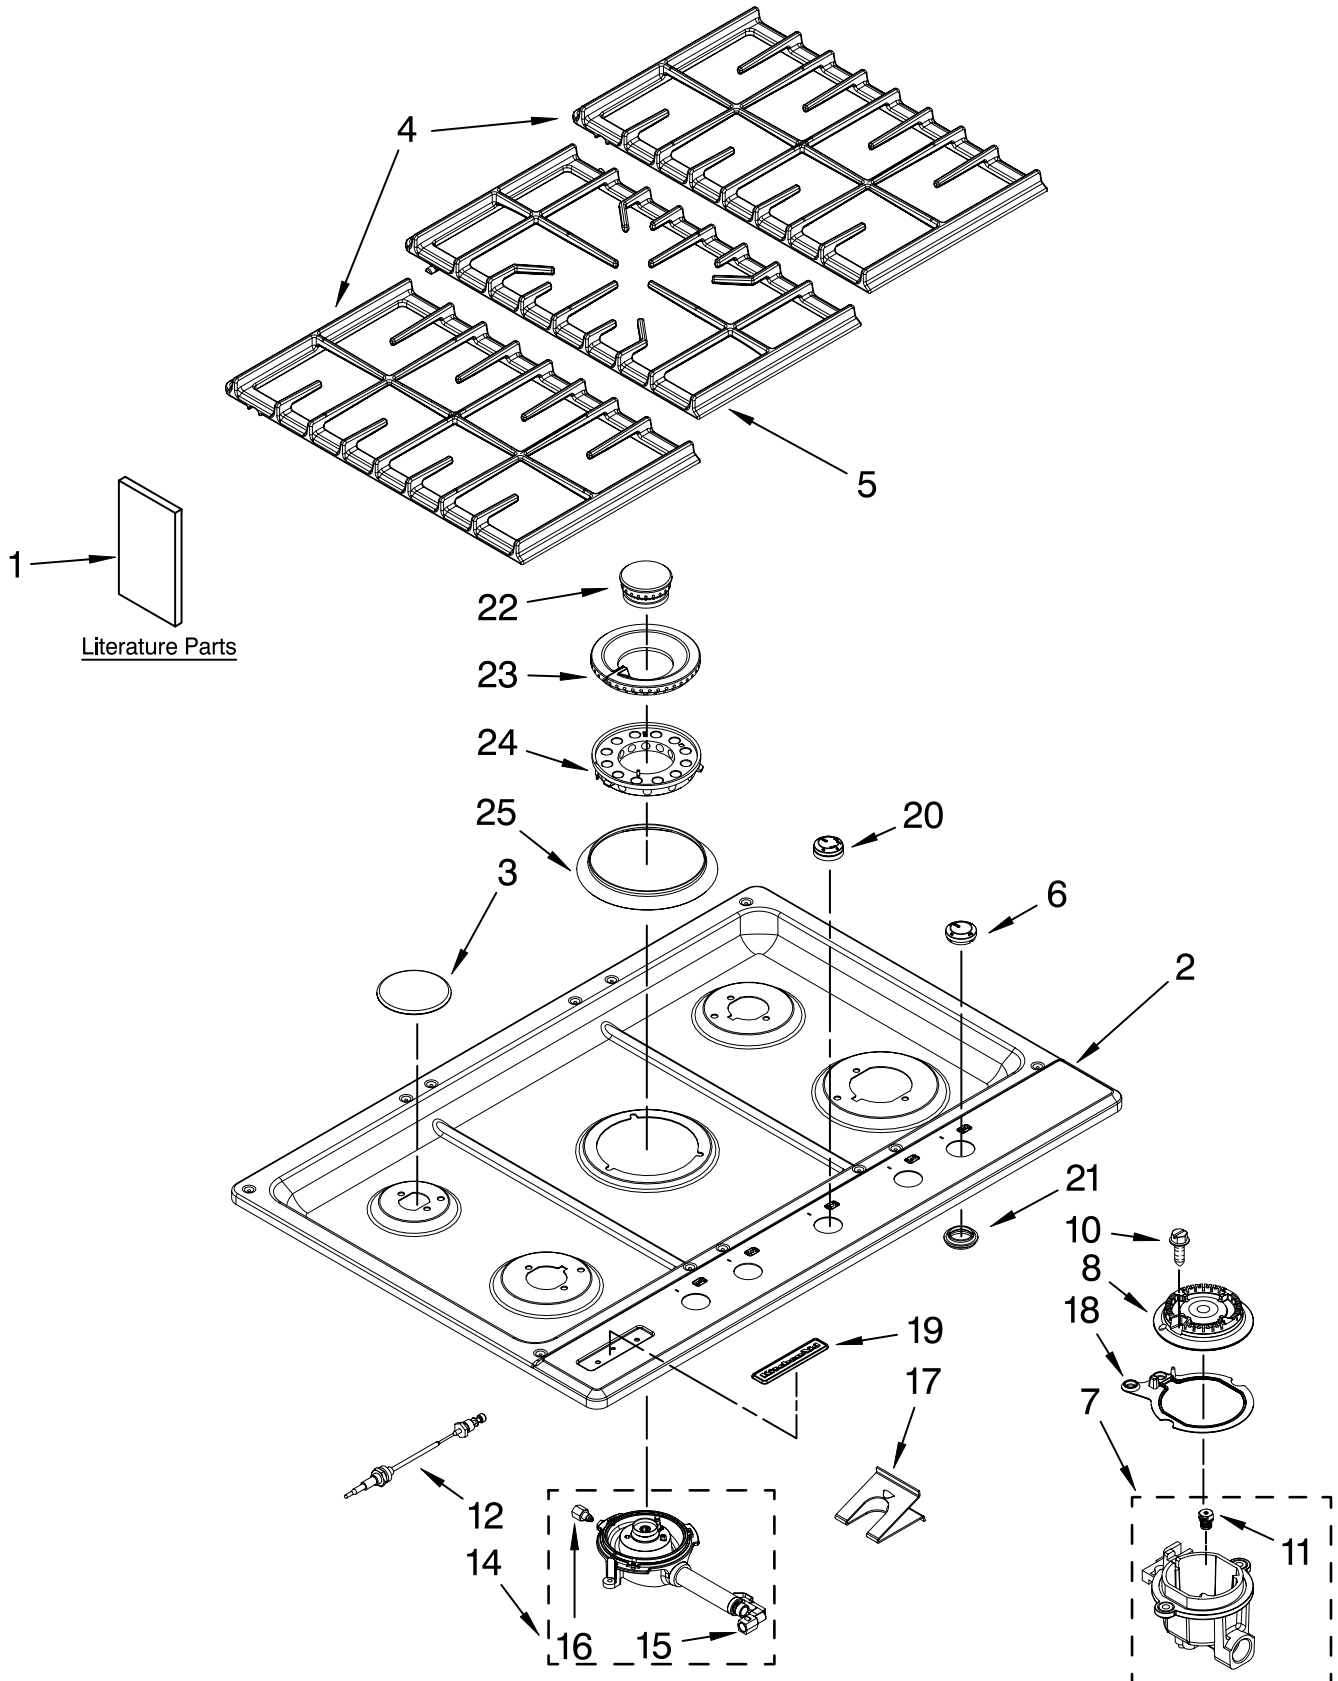

COOKTOP, BURNER AND GRATE PARTS

For Models: KFGS306VSS02
(Stainless)

30" GAS COOKTOP

KitchenAid®

FOR ORDERING INFORMATION REFER TO PARTS PRICE LIST

COOKTOP, BURNER AND GRATE PARTS

For Models: KFGS306VSS02

(Stainless)

Illus. No.	Part No.	DESCRIPTION	Illus. No.	Part No.	DESCRIPTION	Illus. No.	Part No.	DESCRIPTION
1		Literature Parts	5	8287048	Grate, Center	14	8286819	Assembly, Burner Base
	8286867	Installation Instructions	6	W10132192	Knob, Control (4)			
	8304571	Undercounter, Installation	7		Holder, Orifice	15	W10137306	Orifice, External
	8286868	Use & Care Guide		W10140570	RF	16	W10137303	Orifice, Simmer
	9762761	Safe Cooking Tips		8286820	LR	17	8286863	Clip, Electrode
	W10065852	English		W10140569	RR	18		Gasket, Orifice
	W10181980	French		8286821	LF		8286930	LR
		LP Conversion Instructions	8		Head, Burner		8286931	RR, LF
2	W10163405	Cooktop		8286813	LR		8286932	RF
3		Cap, Burner	10	8286814	RR, LF	19	8304603SS	Badge
	8286816	LR		8286815	RF	20	W10132191	Knob, Special Burner (1)
	8286817	RR, LF	11	8287059	Screw	21	W10132183	Knob, Grommet (5)
	8286818	RF			Orifice	22	W10163407	Spreader, Inner
4		Grate, Burner		W10151349	RF	23	W10153033	Spreader, Outer
	8286661	Right		W10151348	LR	24	8287072	Cross Ring, Burner
	8286659	Left		W10151350	RR	25	8287075	Beauty Ring, Burner
				W10151347	LF			
			12		Electrode Wiring			
				8286722	LF			
				8286723	LR			
				8286724	RF			
				8286725	RR			
				W10132167	Center			