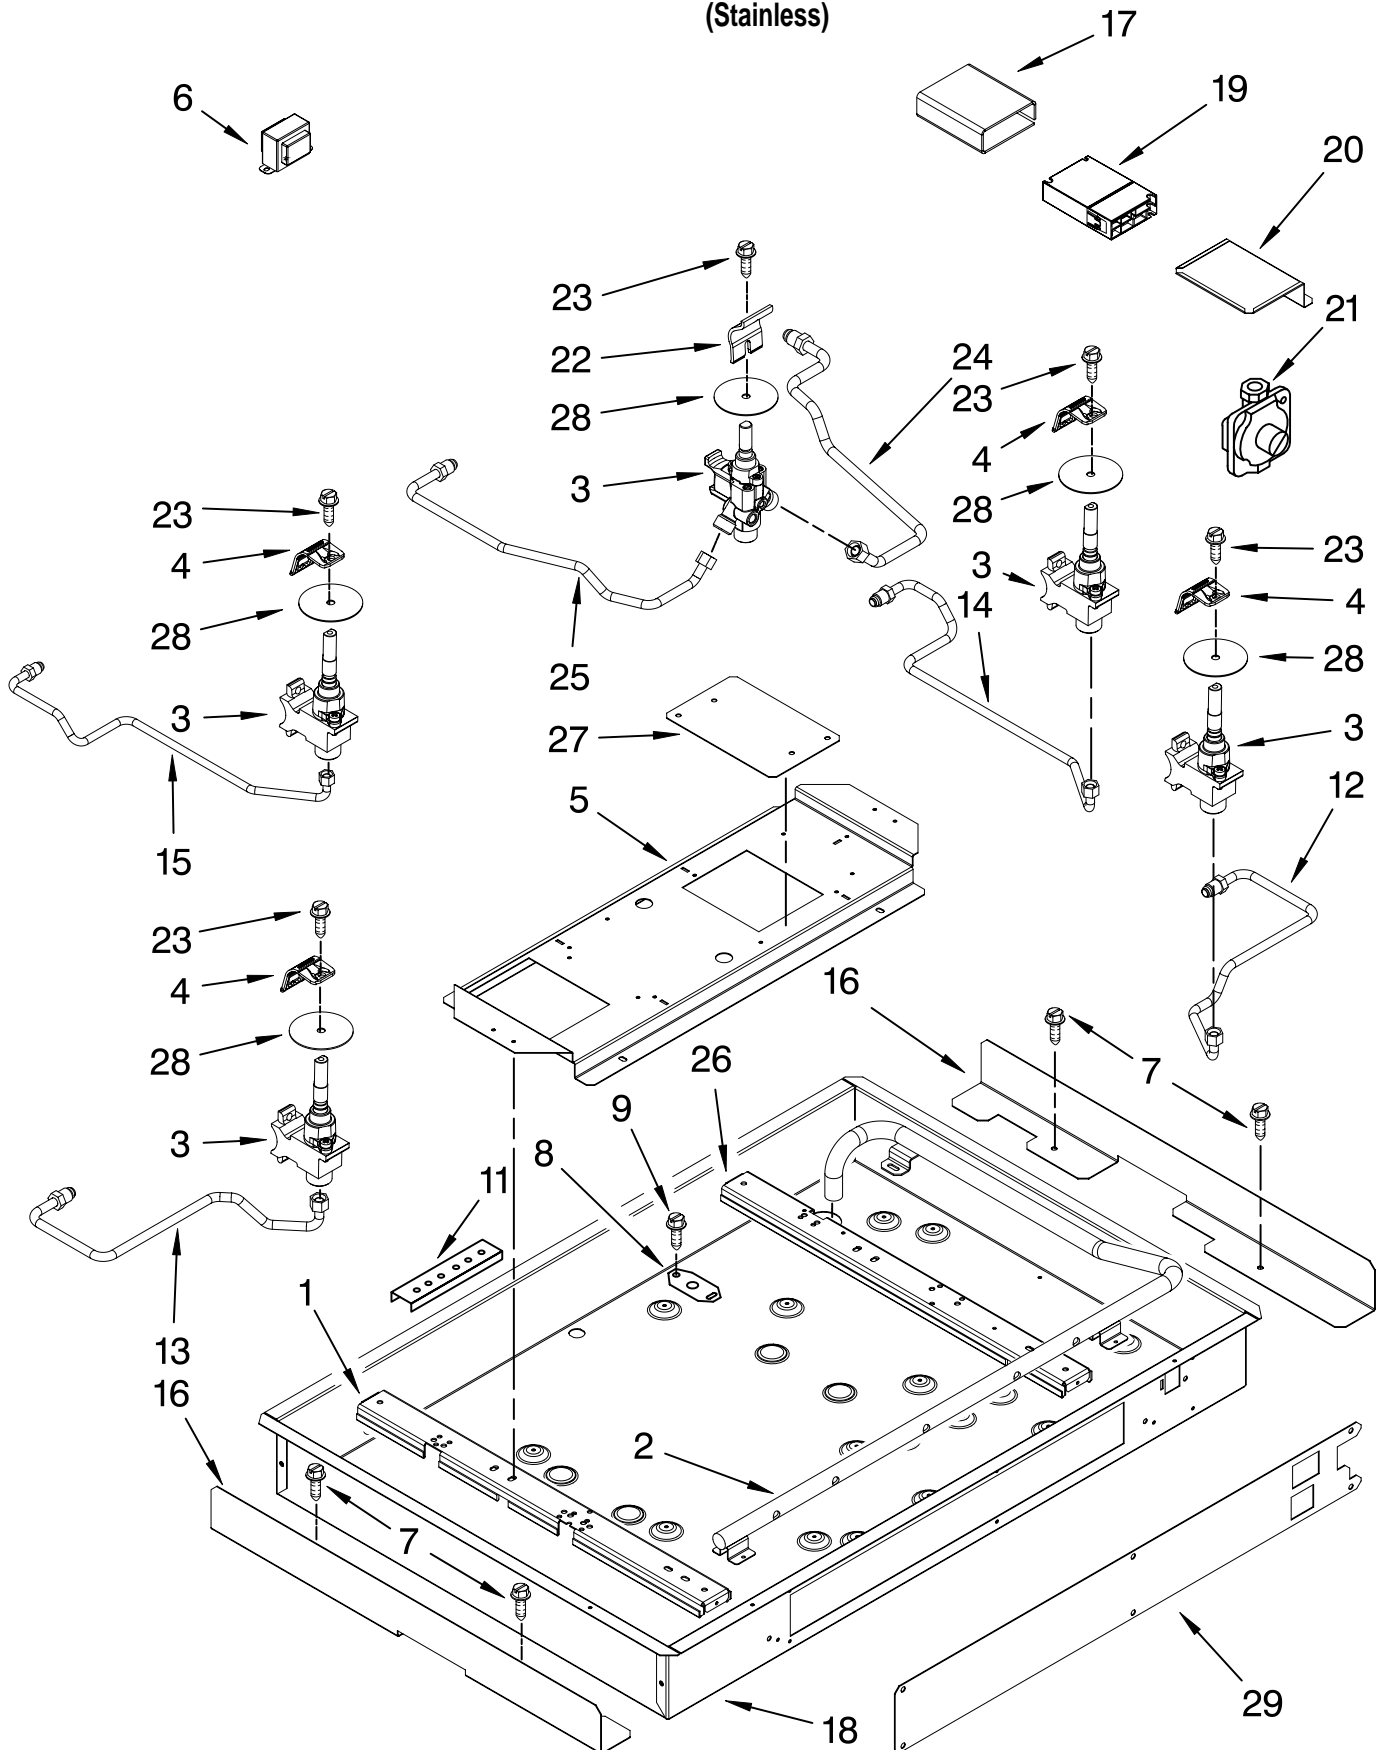

BURNER BOX, GAS VALVES, AND SWITCHES

For Models: KFGS306VSS02

(Stainless)

FOR ORDERING INFORMATION REFER TO PARTS PRICE LIST

BURNER BOX, GAS VALVES, AND SWITCHES

For Models: KFGS306VSS02

(Stainless)

<u>Illus. No.</u>	<u>Part No.</u>	<u>DESCRIPTION</u>
1	8286753	Rail, Left Burner
2	8287309	Pipe, Manifold
3		Valve, Gas Burner
	8286916	LR
	8286919	RR, LF
	8286920	RF
	8286917	Center
4	8287055	Bracket, Single Valve (4)
5	8286765	Rail, Center
6	8286691	Transformer
7	8286921	Screw
8	8286858	Bracket, Mainfold
9	3196160	Screw
11	4455917	Bracket, Mounting
12	8286733	Tubing, Gas Burner (RF)
13	8286731	Tubing, Gas Burner (LF)
14	8286734	Tubing, Gas Burner (RR)
15	8286732	Tubing, Gas Burner (LR)
16	8286771	Shield, Heat (2)
17	8287102	Insulation, Reignition Module
18	W10132197	Burner Box
19	7431P049-60	Reignition Module
20	W10132198	Cover, Reignition Module
21	W10132345	Regulator, Pressure
22	8287056	Bracket, Dual Valve
23	8287057	Screw (5)
24	W10132184	Tubing, External Crown
25	W10132185	Tubing, Inner Crown
26	8286728	Rail, Burner Right
27	W10141511	Plate, Center Burner
28	W10140571	Seal, Switch Shaft
29	8286740	Cover Plate, Front Front Burner Box

FOR ORDERING INFORMATION REFER TO PARTS PRICE LIST