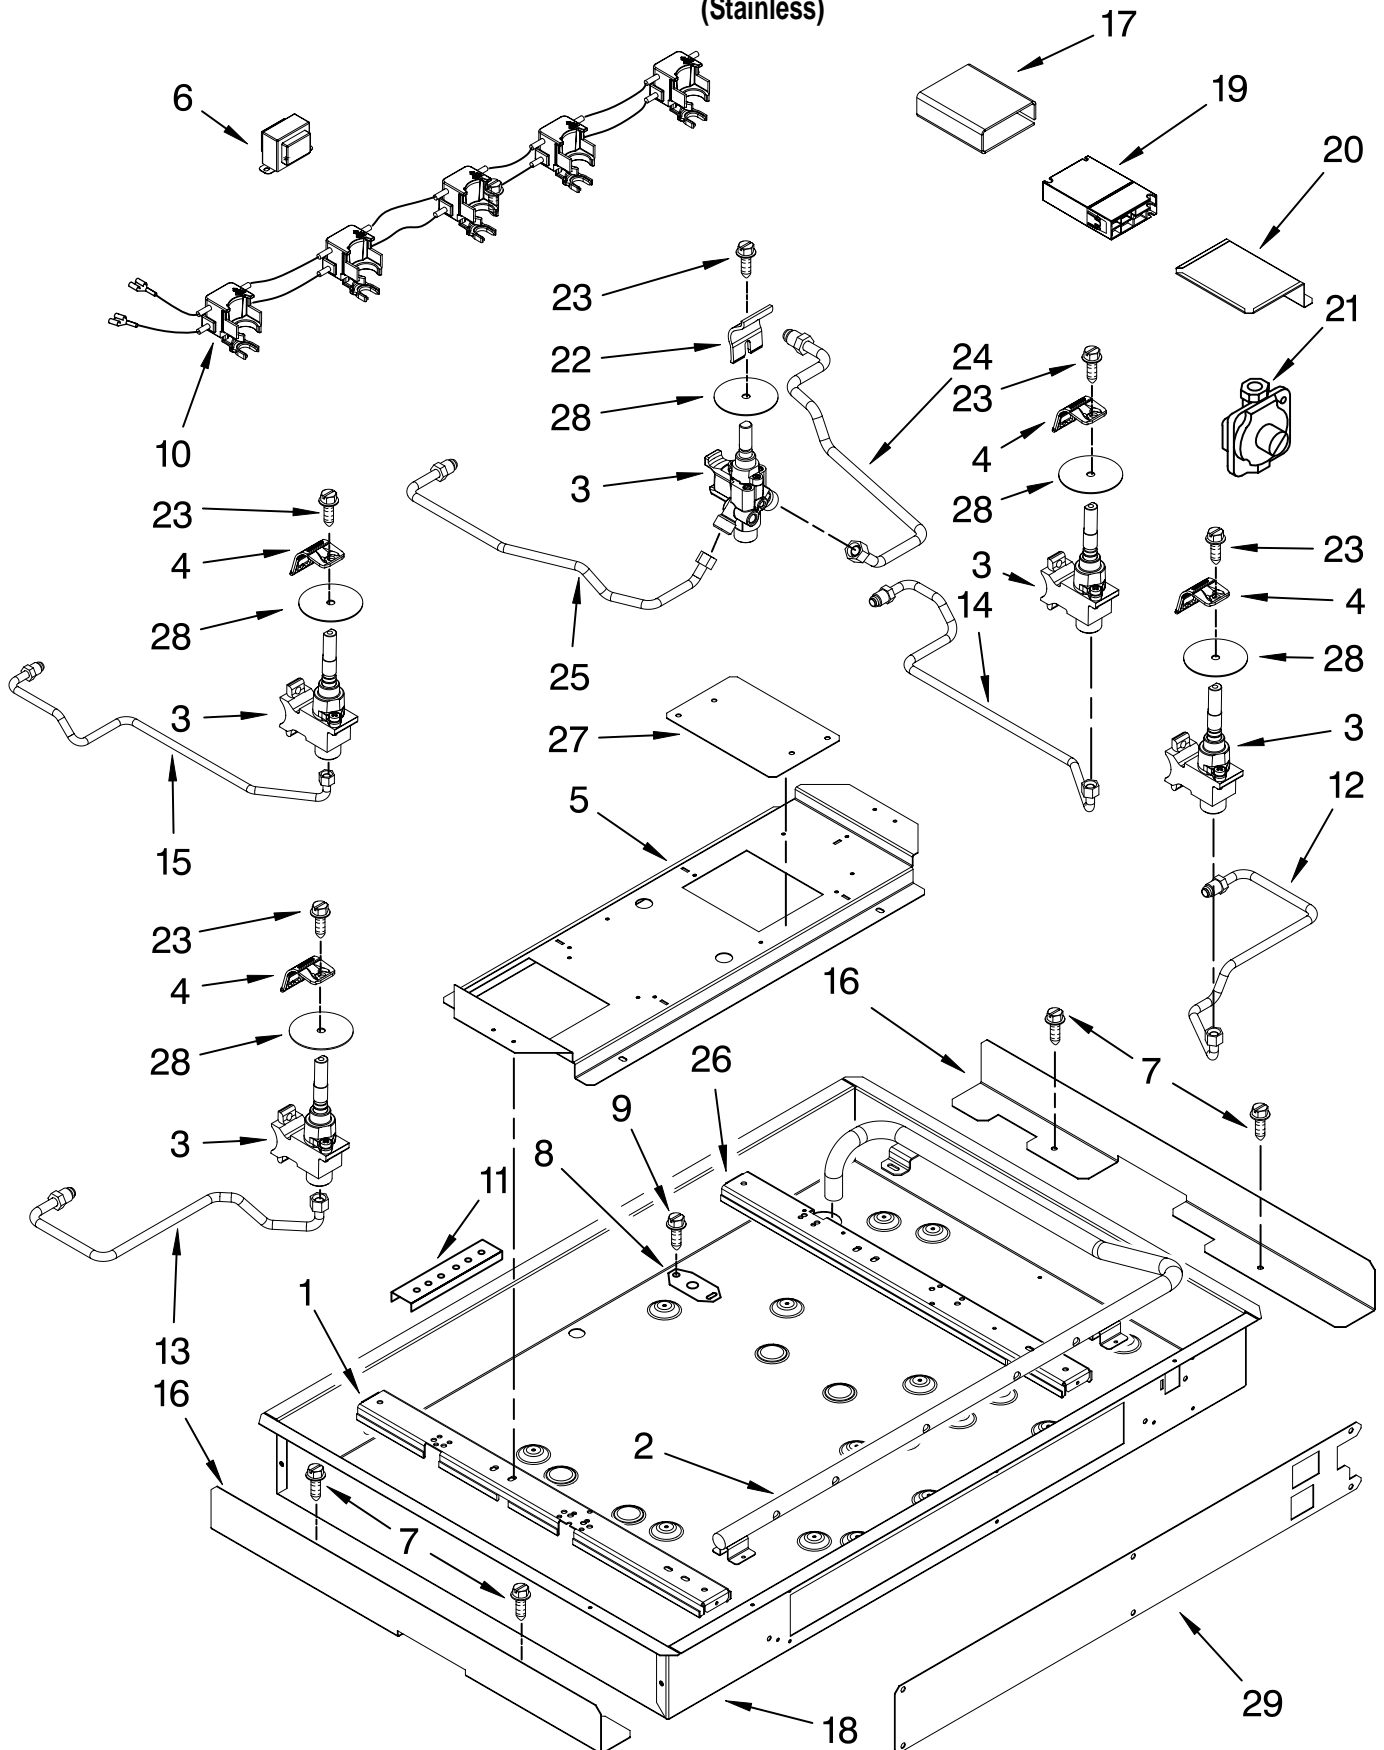

BURNER BOX, GAS VALVES, AND SWITCHES

For Models: KFGS366VSS00
(Stainless)

FOR ORDERING INFORMATION REFER TO PARTS PRICE LIST

BURNER BOX, GAS VALVES, AND SWITCHES

For Models: KFGS366VSS00
(Stainless)

<u>Illus.</u> <u>No.</u>	<u>Part</u> <u>No.</u>	<u>DESCRIPTION</u>
1	8286753	Rail, Left Burner
2	8287310	Pipe, Manifold
3		Valve, Gas Burner
	8286916	LR
	8286919	RR, LF
	8286920	RF
	8286917	Center
4	8287055	Bracket, Single Valve (4)
5	8286754	Rail, Center
6	8286691	Transformer
7	8286921	Screw
8	8286858	Bracket, Mainfold
9	3196160	Screw
10	8286686	Switch Harness
11	4455917	Bracket, Mounting
12	W10140949	Tubing, Gas Burner (RF)
13	W10140948	Tubing, Gas Burner (LF)
14	8287308	Tubing, Gas Burner (RR)
15	8287307	Tubing, Gas Burner (LR)
16	8286771	Shield, Heat (2)
17	8287102	Insulation, Reignition Module
18	8286751	Burner Box
19	8286828	Reignition Module
20	8287101	Cover, Reignition Module
21	W10132345	Regulator, Pressure
22	8287056	Bracket, Dual Valve
23	8287057	Screw (5)
24	W10140944	Tubing, External Crown
25	W10140945	Tubing, Inner Crown
26	8286728	Rail, Burner Right
27	W10141511	Plate, Center Burner
28	W10140571	Seal, Switch Shaft
29	8286740	Cover Plate, Front Front Burner Box

FOR ORDERING INFORMATION REFER TO PARTS PRICE LIST