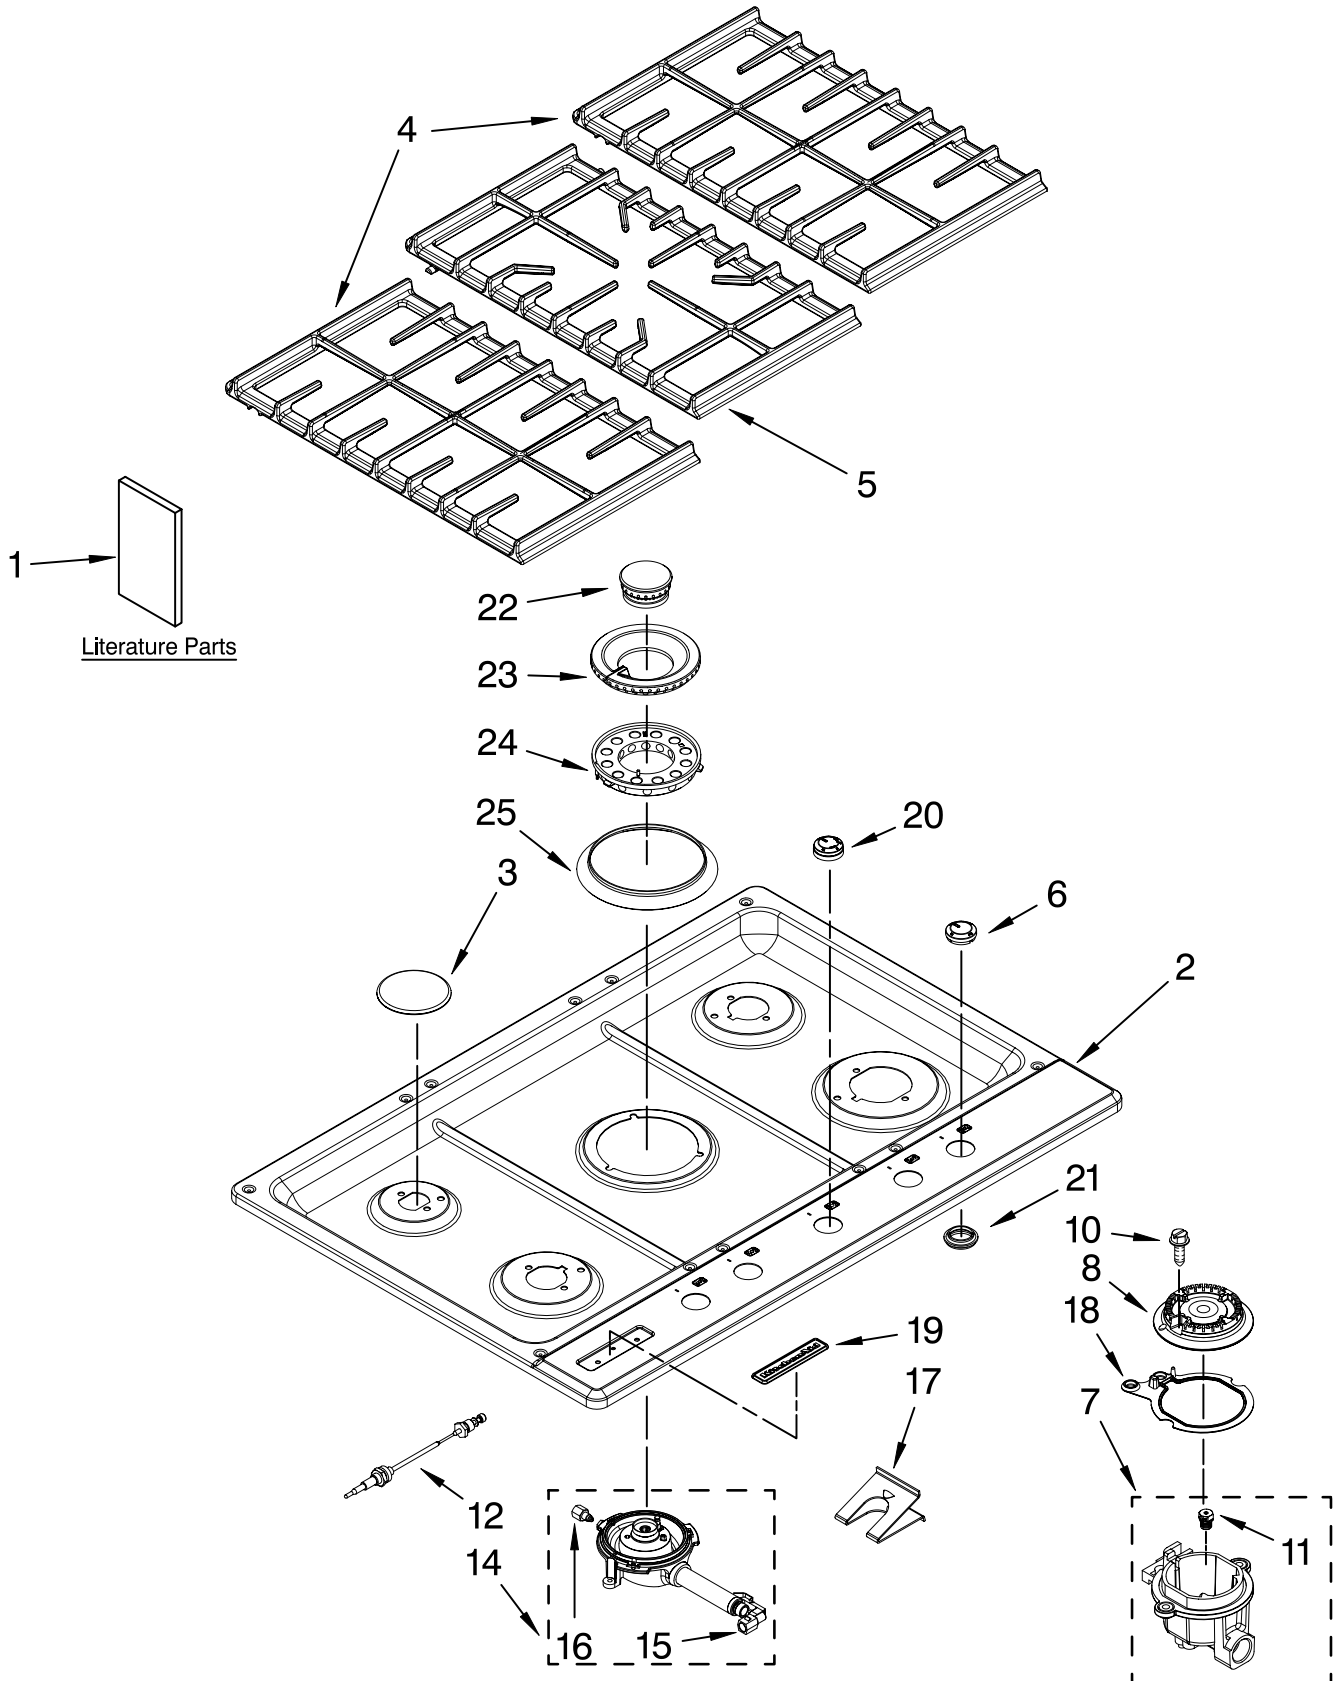

COOKTOP, BURNER AND GRATE PARTS

For Models: KFGS366VSS00
(Stainless)

KitchenAid®

36" GAS COOKTOP

FOR ORDERING INFORMATION REFER TO PARTS PRICE LIST

COOKTOP, BURNER AND GRATE PARTS

For Models: KFGS366VSS00
(Stainless)

Illus. No.	Part No.	DESCRIPTION	Illus. No.	Part No.	DESCRIPTION	Illus. No.	Part No.	DESCRIPTION
1		Literature Parts	4		Grate, Burner	12		Electrode Wiring
	8286867	Installation Instructions		8286662	Right		8286722	LF
	8304571	Undercounter, Installation		8287314	Left		8286723	LR
	8286868	Use & Care Guide	5	8287049	Grate, Center		8286724	RF
	3191638	Safe Cooking Tips	6	W10132174	Knob, Control (4)		8286725	RR
	9759133	English	7		Holder, Orifice	14	8286935	Assembly, Burner Base
	8287002	French		W10140570	RF, LF			
		LP Conversion Instructions		8286820	LR	15	W10137305	Orifice, External
2	W10163406	Cooktop		W10140569	RR	16	W10137303	Orifice, Simmer
3		Cap, Burner	8		Head, Burner	17	8286863	Clip, Electrode
	8286816	LR		8286813	LR	18		Gasket, Orifice
	8286817	RR, LF		8286814	RR, LF		8286930	LR
	8286818	RF		8286815	RF		8286931	RR, LF
			10	8287059	Screw		8286932	RF
			11		Orifice	19	8304603SS	Badge
				W10151349	RF, LF	20	W10132175	Knob, Special Burner (1)
				W10151348	LR	21	W10132183	Knob, Grommet (5)
				W10151350	RR	22	W10163407	Spreader, Inner
						23	W10153033	Spreader, Outer
						24	8287072	Cross Ring, Burner
						25	8287075	Beauty Ring, Burner