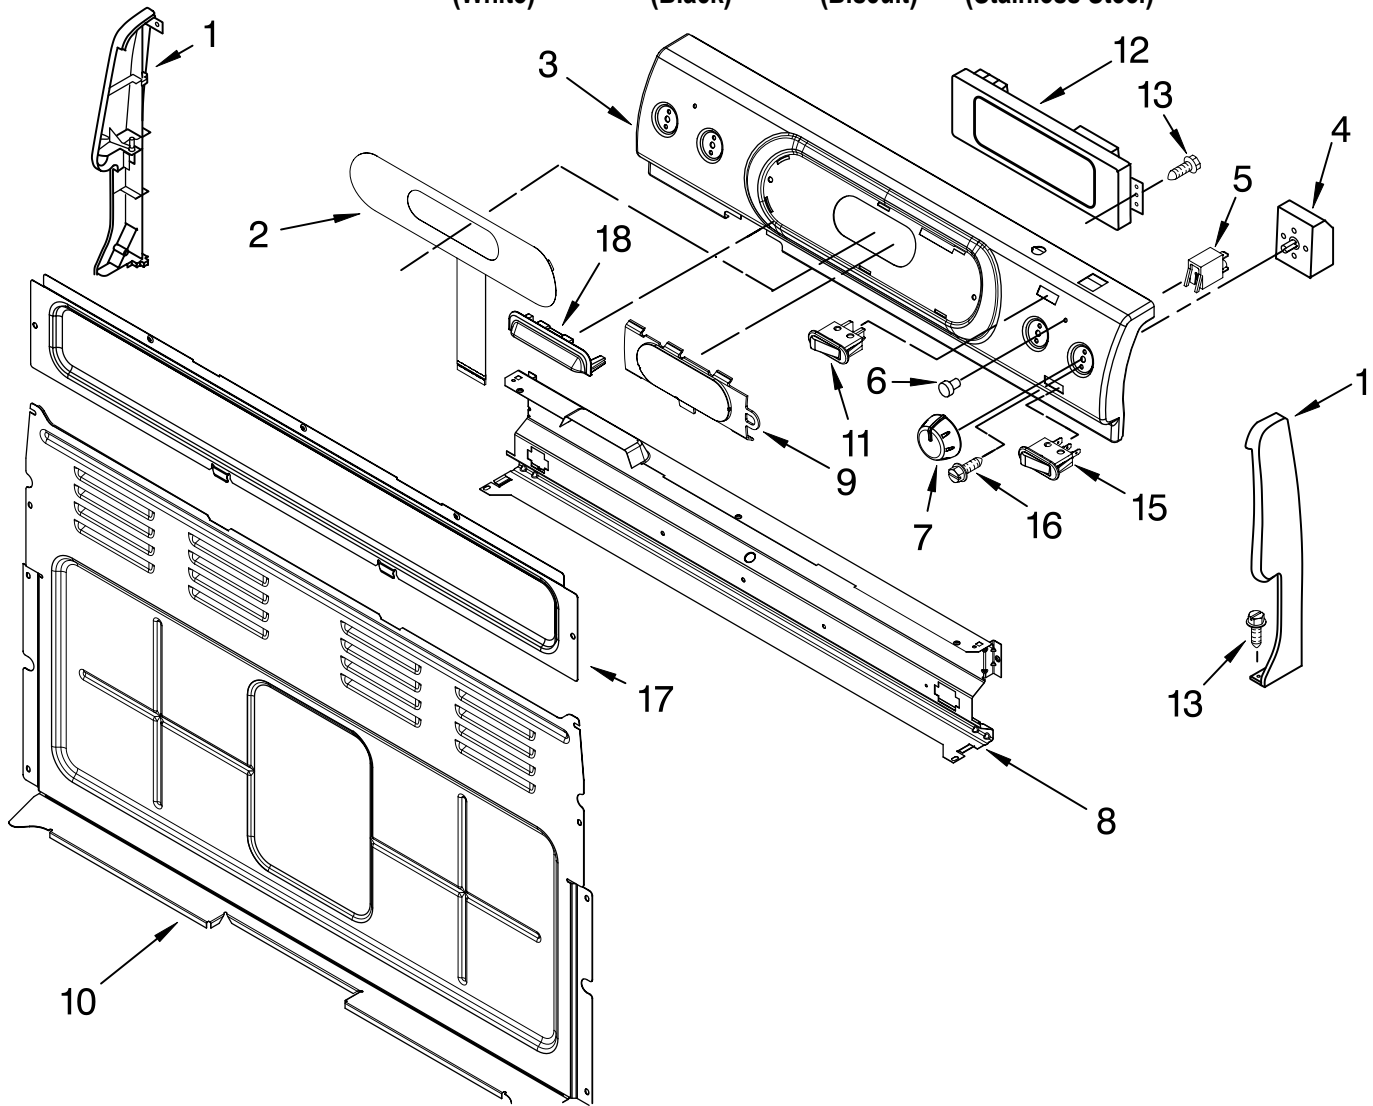

# KitchenAid® COOKTOP PARTS

For Models: KERA205PWH4, KERA205PBL4, KERA205PBT4, KERA205PSS4

(White) (Black) (Biscuit) (Stainless Steel)

30" ELECTRIC CERAN  
FREE STANDING RANGE  
CONVECTION OVEN

Illus. No.	Part No.	DESCRIPTION
1	9758377	Literature Parts Installation Instructions
	9757142	Anti-Tip Template English/Spanish
	9757143	English/French
	W10017760	Owners Manual
	9758315	Tech Sheet
	9762761	Safer Cooking Tips
	9757645	Guide, Easy Set
2	3149191	Spring, Locator
3	3196170	Screw
4	9756979	Cooktop White
	9758348	Black
	9756980	Biscuit
	9756981	Stainless
5	8523739	Light, Indicator (Hot Surface)
6	8523741	Bracket, Ind Light
7	9757027	Element, Surface 2500/1000 W - LF
	8273994	1200 W - LR
	8273993	1800 W - RF
	9757031	1800/800 W - RR
	9757028	100 W - CR
9		Bracket, Element
	8272791	(2)
	8273720	(1)
10	3196169	Screw

# CONTROL PANEL PARTS

For Models: KERA205PWH2, KERA205PBL2, KERA205PBT2, KERA205PSS2  
 (White) (Black) (Biscuit) (Stainless Steel)

Illus. No.	Part No.	DESCRIPTION
1		Endcap
	9756959	White Left Hand
	9756958	White Right Hand
	9756961	Black Left Hand
	9756960	Black Right Hand
	9756963	Biscuit Left Hand
2	9756962	Biscuit Right Hand
		Membrane Switch
	9762104	White
	9762101	Black
3	9762102	Biscuit
	9762103	Stainless Steel
		Panel, Backguard
	9756730	White
	9756727	Black
	9756728	Biscuit
	9756729	Stainless Steel