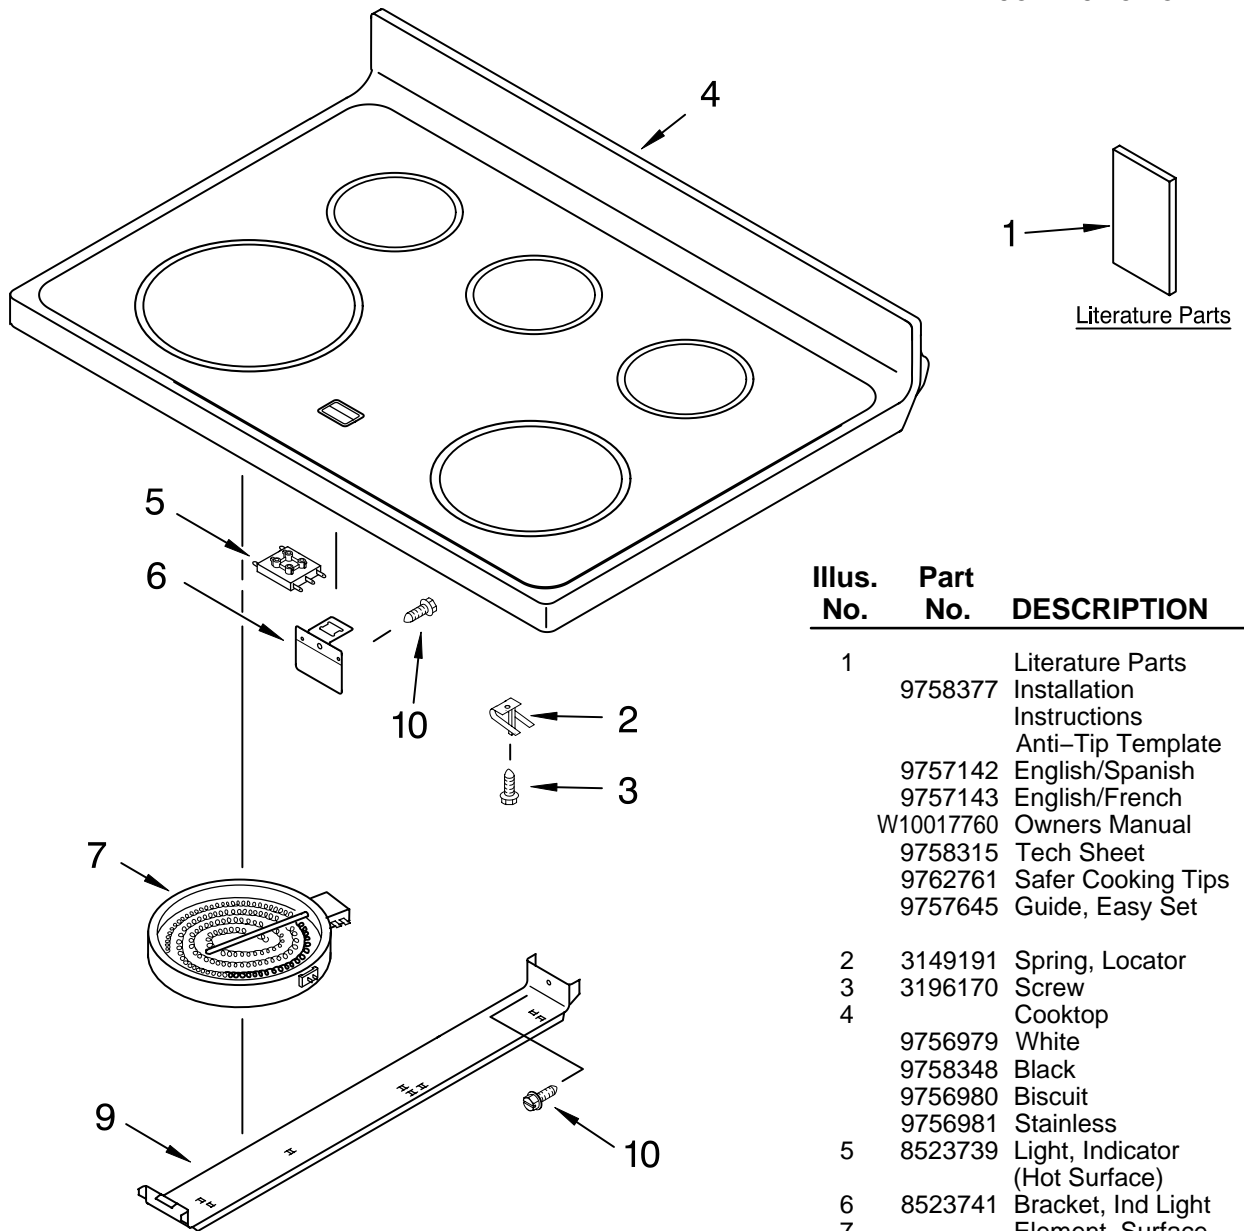

# KitchenAid® COOKTOP PARTS

For Models: KERA205PWH4, KERA205PBL4, KERA205PBT4, KERA205PSS4

(White) (Black) (Biscuit) (Stainless Steel)

30" ELECTRIC CERAN  
FREE STANDING RANGE  
CONVECTION OVEN

Illus. No.	Part No.	DESCRIPTION
1	9758377	Literature Parts Installation Instructions
	9757142	Anti-Tip Template English/Spanish
	9757143	English/French
	W10017760	Owners Manual
	9758315	Tech Sheet
	9762761	Safer Cooking Tips
	9757645	Guide, Easy Set
2	3149191	Spring, Locator
3	3196170	Screw
4	9756979	Cooktop White
	9758348	Black
	9756980	Biscuit
	9756981	Stainless
5	8523739	Light, Indicator (Hot Surface)
6	8523741	Bracket, Ind Light
7	9757027	Element, Surface 2500/1000 W - LF
	8273994	1200 W - LR
	8273993	1800 W - RF
	9757031	1800/800 W - RR
	9757028	100 W - CR
9		Bracket, Element
	8272791	(2)
	8273720	(1)
10	3196169	Screw

# CONTROL PANEL PARTS

For Models: KERA205PWH2, KERA205PBL2, KERA205PBT2, KERA205PSS2  
 (White) (Black) (Biscuit) (Stainless Steel)

Illus. No.	Part No.	DESCRIPTION
1		Endcap
	9756959	White Left Hand
	9756958	White Right Hand
	9756961	Black Left Hand
	9756960	Black Right Hand
	9756963	Biscuit Left Hand
2	9756962	Biscuit Right Hand
		Membrane Switch
	9762104	White
	9762101	Black
3	9762102	Biscuit
	9762103	Stainless Steel
		Panel, Backguard
	9756730	White
	9756727	Black
	9756728	Biscuit
	9756729	Stainless Steel