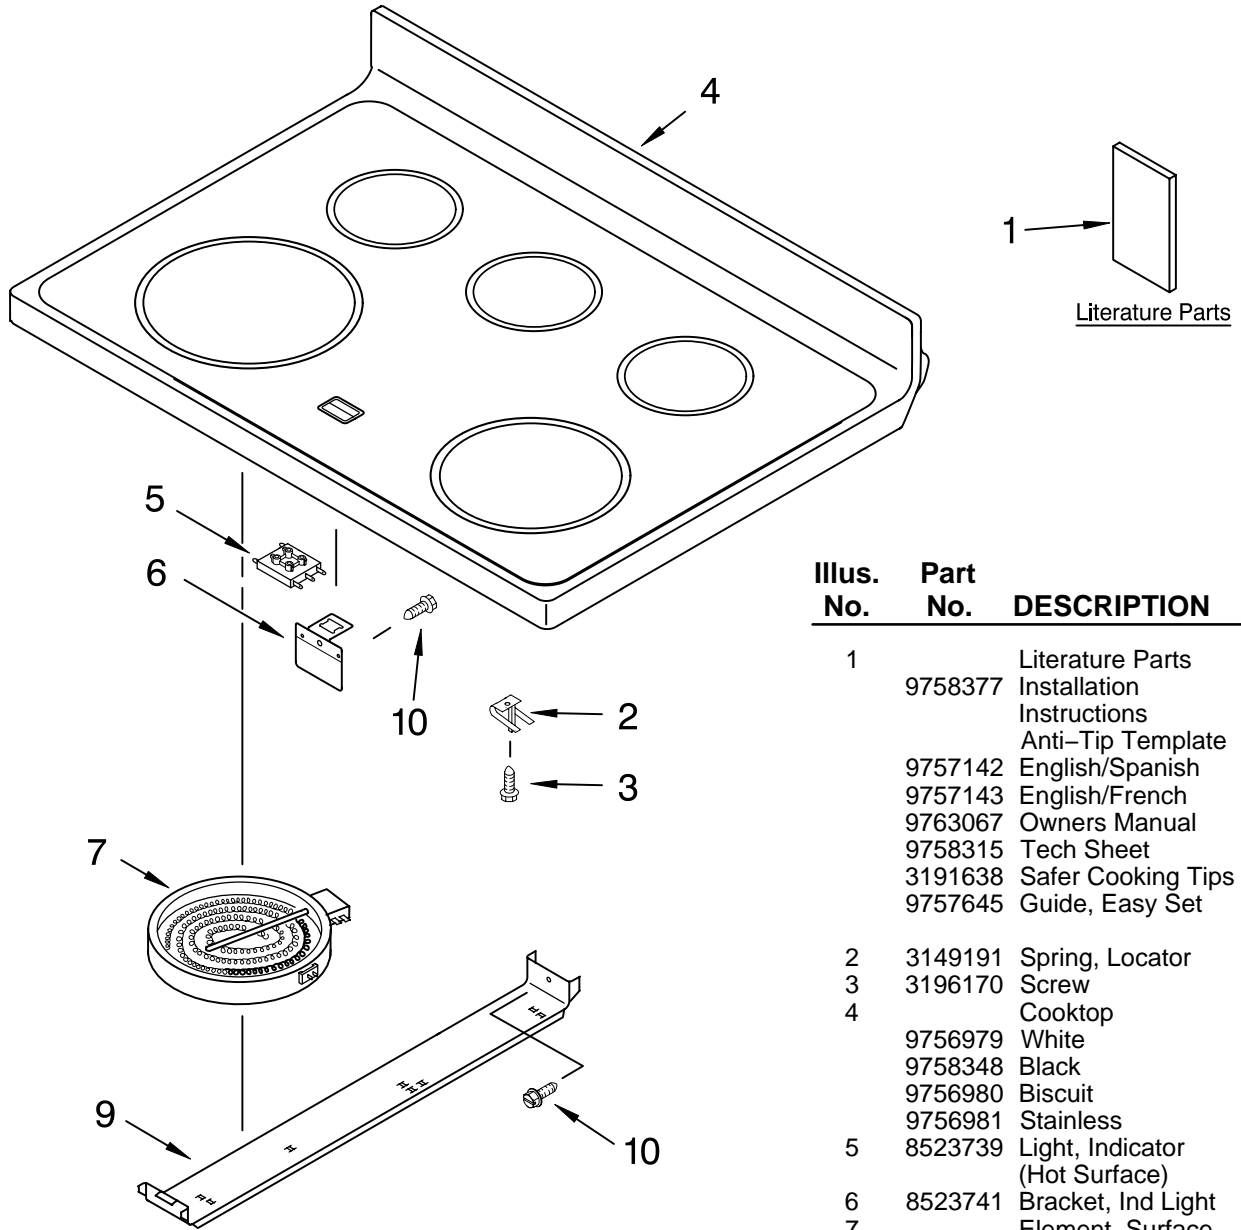

KitchenAid® COOKTOP PARTS

For Models: KERA205PWH3, KERA205PBL3, KERA205PBT3, KERA205PSS3
 (White) (Black) (Biscuit) (Stainless Steel)

30" ELECTRIC CERAN
 FREE STANDING RANGE
 CONVECTION OVEN

Illus. No.	Part No.	DESCRIPTION
1	9758377	Literature Parts Installation Instructions
	9757142	Anti-Tip Template English/Spanish
	9757143	English/French
	9763067	Owners Manual
	9758315	Tech Sheet
	3191638	Safer Cooking Tips
	9757645	Guide, Easy Set
2	3149191	Spring, Locator
3	3196170	Screw
4		Cooktop
	9756979	White
	9758348	Black
	9756980	Biscuit
	9756981	Stainless
5	8523739	Light, Indicator (Hot Surface)
6	8523741	Bracket, Ind Light
7		Element, Surface
	9757027	2500/1000 W – LF
	8273994	1200 W – LR
	8273993	1800 W – RF
	9757031	1800/800 W – RR
	9757028	100 W – CR
9		Bracket, Element
	8272791	(2)
	8273720	(1)
10	3196169	Screw