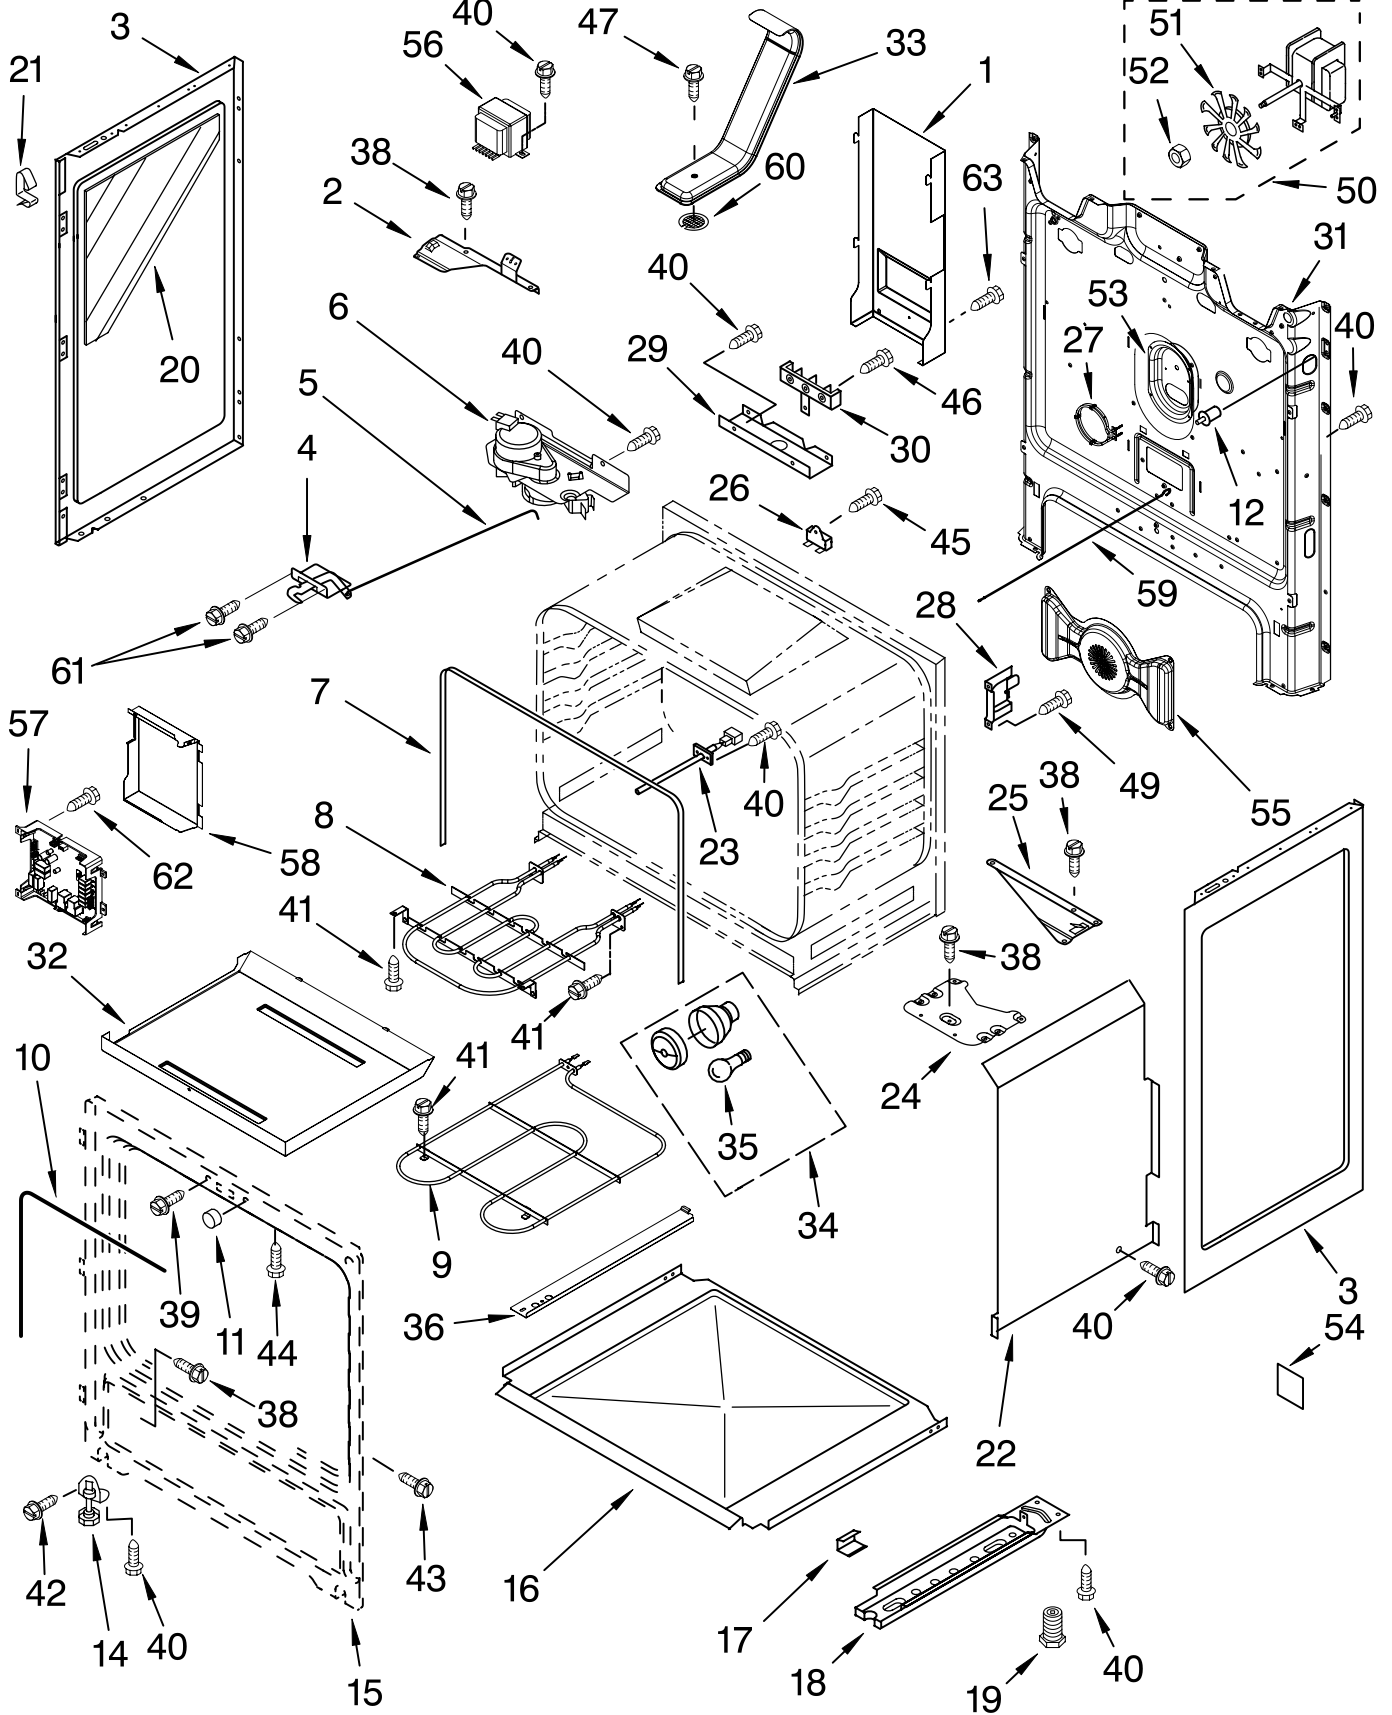

CHASSIS PARTS

For Models: KERA205PWH3, KERA205PBL3, KERA205PBT3, KERA205PSS3

(White) (Black) (Biscuit) (Stainless Steel)

FOR ORDERING INFORMATION REFER TO PARTS PRICE LIST

CHASSIS PARTS

For Models: KERA205PWH3, KERA205PBL3, KERA205PBT3, KERA205PSS3
(White)   (Black)   (Biscuit)   (Stainless Steel)

Illus. No.	Part No.	DESCRIPTION	Illus. No.	Part No.	DESCRIPTION	Illus. No.	Part No.	DESCRIPTION
1	9757972	Cover, Box	24	3195736	Support, Front (2)	47	3196566	Screw
2	8273905	Support, Corner LR	25	3195987	Support, Corner RR	49	3196169	Screw
3		Panel, Side (2)	26	3196548	Fuse, Thermal	50	9758925	Fan Motor, Convection
	8053830	White-Textured	27	9758525	Element, Convection	51	4452226	Fan Blade
	8053832	Black-Textured	28	3186116	Support, Oven (2)	52	4452227	Nut
	8272519	Biscuit-Textured	29	3186034	Bracket, Service	53	9755776	Cover, Convection Fan
4	9761013	Latch, Door	30	9761958	Block, Terminal	54	9759689	Card, Insulator
5	3196961	Rod, Latch		112432	Nut (3)	55	9757088	Baffle, Convection
6	9757241	Latch Asm, Rear	31	9757029	Back, Main	56	9756518	Transformer
7	3195737	Seal, Oven Flange	32	9755769	Tray, Hidden Bake Element	57	9761222	Appliance Manager
8	9758518	Element, Broil	33	9761300	Vent Tube	58	9757970	Cover
9	9755770	Element, Bake Hidden	34	3196701	Light Socket Assy	59	9757239	Rod - Dr Switch
10	8522416	Seal, Oven Door	35	311255	Bulb, Oven Light	60	9761301	Screen - Catalyst
11	9758701	Spacer, Door	36	9755771	Cover, Tray	61	3196560	Screw(2)
12	9757262	Switch, Door	38	3196165	Screw	62	8533930	Screw
14	3196037	Foot, Front (2)	39	3196168	Screw	63	4449809	Screw
15		Frame, Front (Not Serviced)	40	3196178	Screw	INSULATION		
16	8054068	Tray, Insulation	41	3196174	Screw		8272616	Insulation, Wrap
17	3196576	Clip, Panel (6)	42	3196179	Screw		9755772	Insulation, Back
18	9760314	Rail, Base (2)	43	3196177	Screw		8272613	Insulation, Vent
19	9761935	Foot, Rear (2)	44	3196176	Screw			
20	9761490	Insulation	45	3196172	Screw			
21	3195813	Clip - Mounting	46	3400016	Screw			
22	8523803	Retainer, Side (2)						
23	8273902	Sensor, Oven						

FOR ORDERING INFORMATION REFER TO PARTS PRICE LIST