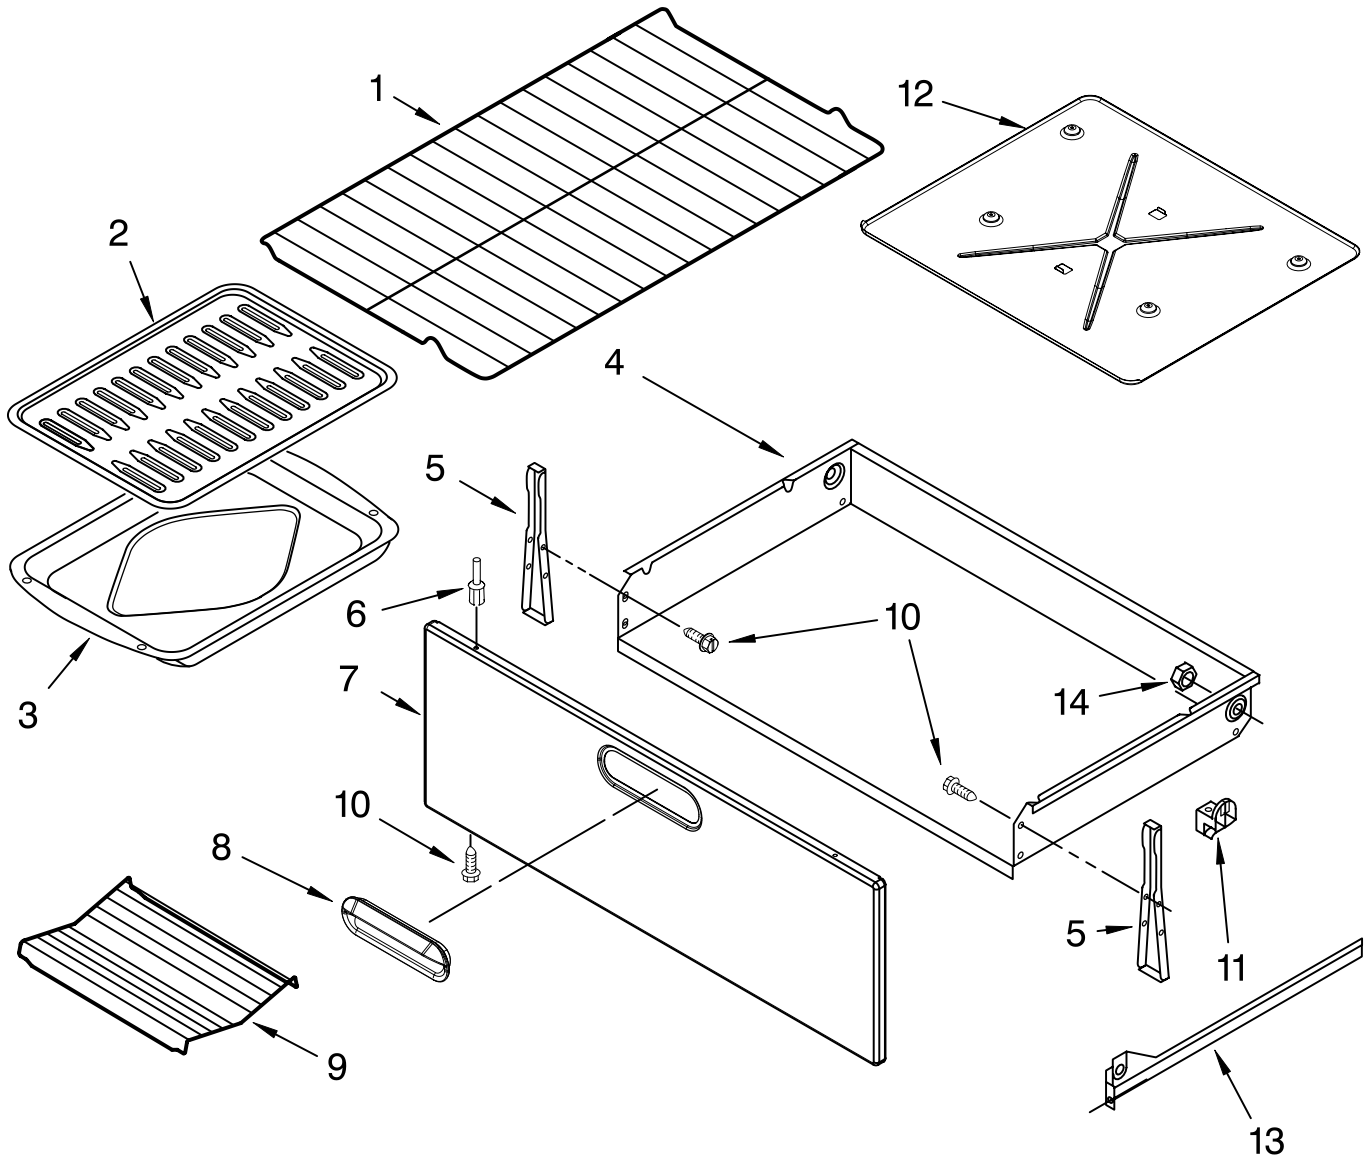

DRAWER & BROILER PARTS

For Models: KERA205PWH3, KERA205PBL3, KERA205PBT3, KERA205PSS3
(White) (Black) (Biscuit) (Stainless Steel)

Illus. No.	Part No.	DESCRIPTION
1	3195710	Rack, Oven (3)
2	3195996	Grill, Broiler
3	3196076	Pan, Broiler
4	8272605	Drawer, Storage
5	9758200	Bracket, Drawer(2)
6		Rivet, Push (2)
	3196814	White
	3196813	Black
	3196815	Biscuit

Illus. No.	Part No.	DESCRIPTION
7		Panel, Drawer Frnt
	9756325	White
	9756327	Black
	9756326	Biscuit
	9756328	Stainless Steel
8		Handle, Drawer
	9756952WH	White
	9756952BL	Black
	9756952BT	Biscuit
	9756952CM	Cashmere Metallic

Illus. No.	Part No.	DESCRIPTION
9	3181534	Rack, Roasting
10	3196168	Screw
11	8522669	Spacer, Glide
12	9756711	Heat Shield Drawer
13		Rail, Drawer
	8274190	Left Hand
	8274191	Right Hand
14	487939	Nut(2)

FOR ORDERING INFORMATION REFER TO PARTS PRICE LIST