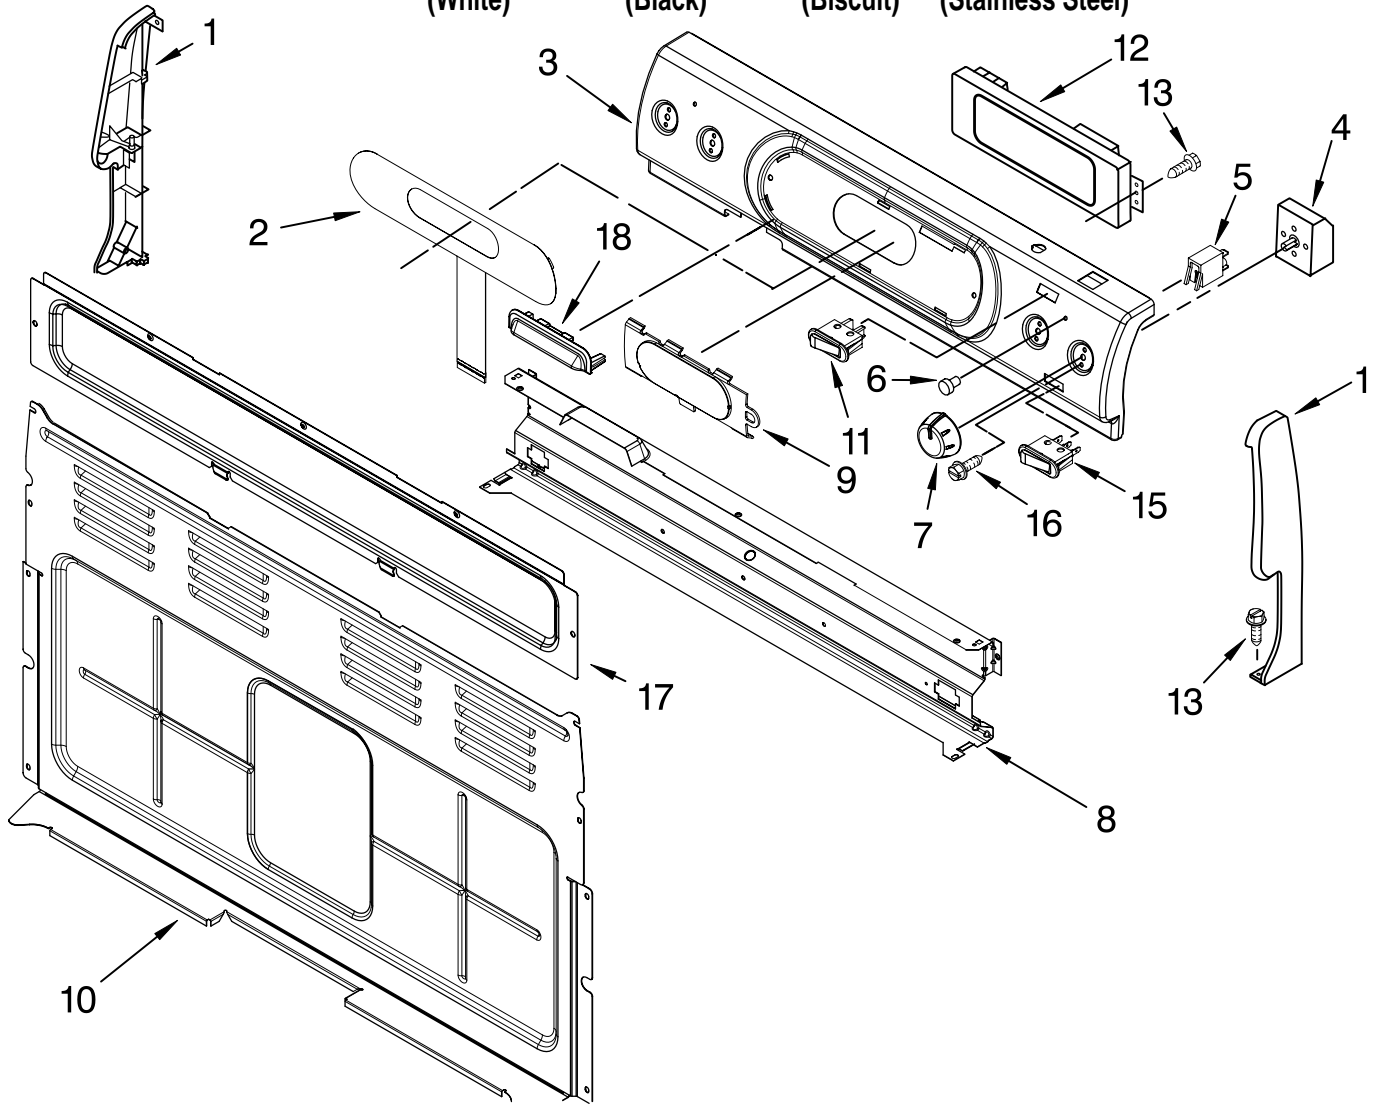

CONTROL PANEL PARTS

For Models: KERA205PWH3, KERA205PBL3, KERA205PBT3, KERA205PSS3

(White) (Black) (Biscuit) (Stainless Steel)

Illus. No.	Part No.	DESCRIPTION	Illus. No.	Part No.	DESCRIPTION	Illus. No.	Part No.	DESCRIPTION			
1		Endcap	4		Switch, Infinite	12	9762811	Control, Range			
	9756959	White Left Hand		9757030	LF (Dual)		13	4449809	Screw		
	9756958	White Right Hand		3148953	RF/RR (Green)		15		Switch, Warming		
	9756961	Black Left Hand		3148952	LR (Yellow)	9757406WH		White			
	9756960	Black Right Hand		8523266	Light, Indicator	9757406BL		Black			
	2	9756963		Biscuit Left Hand	5	3196068	Lens, Light (2)	9757406BT	Biscuit		
9756962		Biscuit Right Hand	6			Knob (4)	9757406CM	Cashmere Metallic			
2		Membrane Switch		9756941		White	16	3400882	Screw		
				9756943		Black		17	9758319	Cover, Rear	
				9756942		Biscuit				(Console)	
				9756944		Cashmere Metallic			18		Cover, Vent
9756934	Shield, Heat	9758352		White							
9761078	Membrane Insert	9758354	Black								
9756999	Cover, Rear	9758353	Biscuit								
3	Panel, Backguard	11	9758366WH	White	9758355	Cashmere Metallic					
			9758366BL	Black							
			9758366BT	Biscuit							
			9758366CM	Cashmere Metallic							

FOR ORDERING INFORMATION REFER TO PARTS PRICE LIST