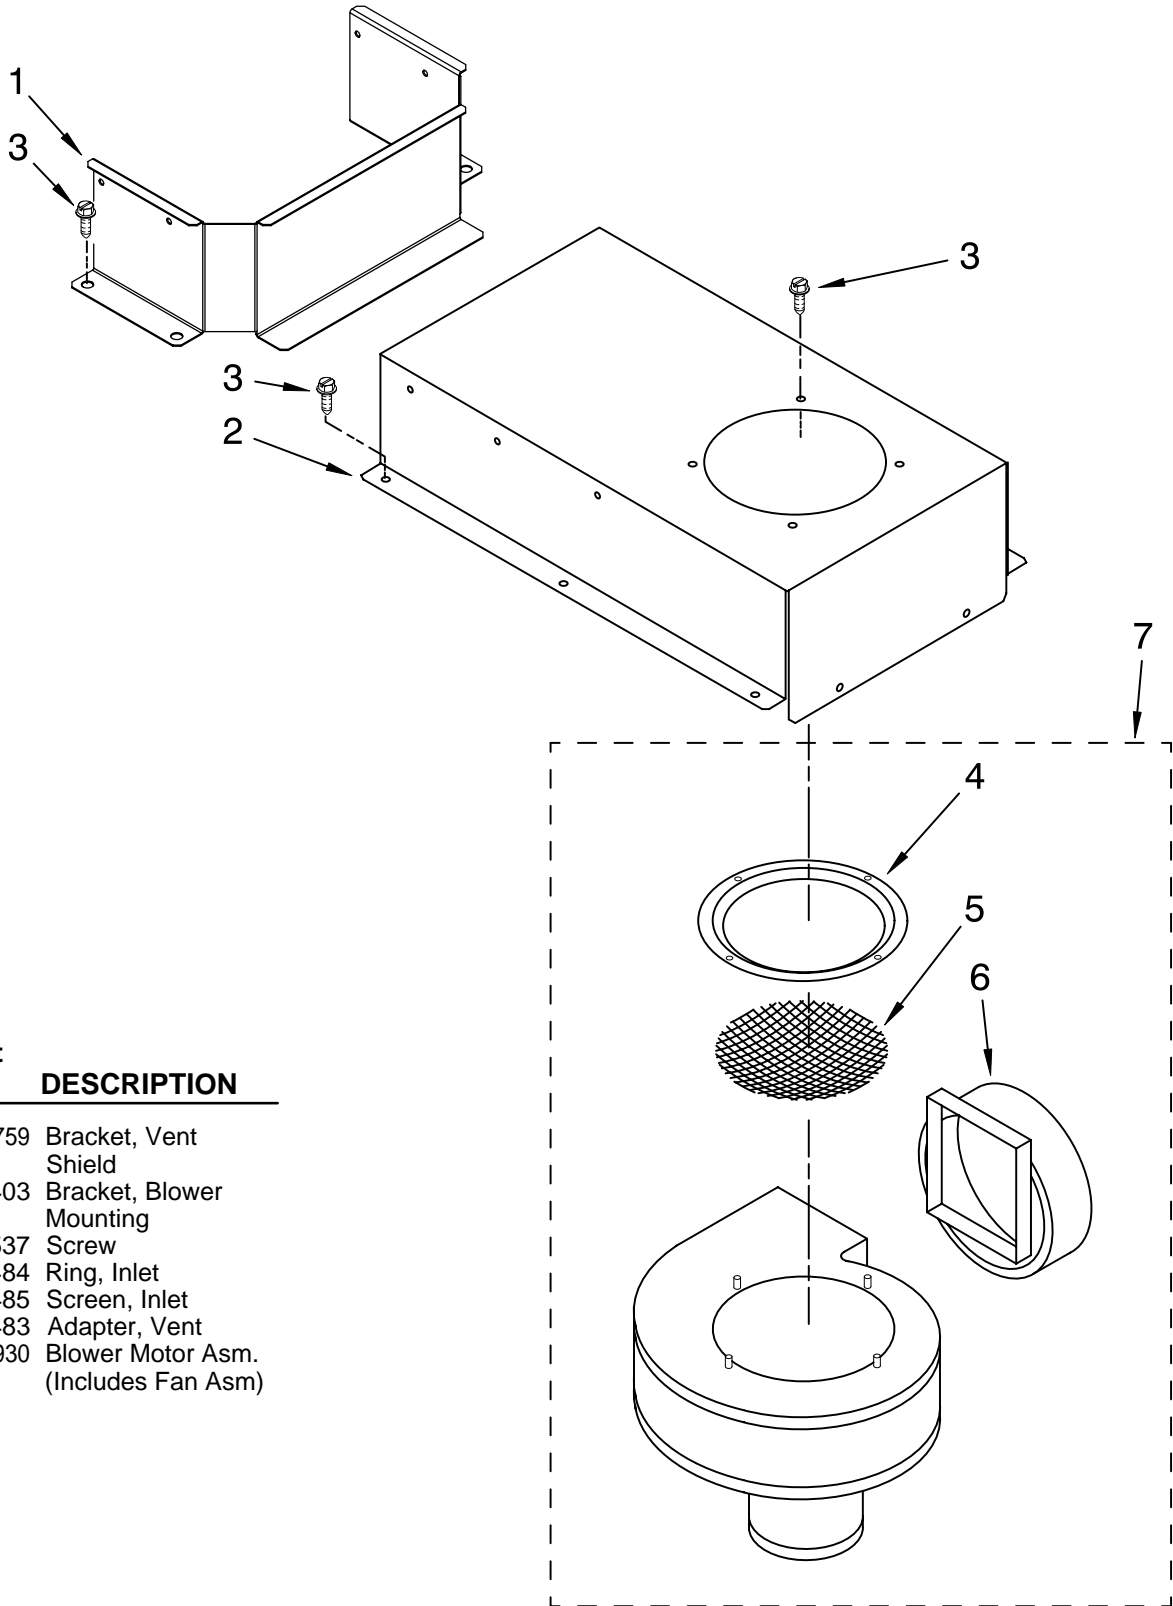

# COOKTOP PARTS

For Models: KECD866RBL04, KECD866RWW04  
(Black) (White on White)

Illus. No.	Part No.	DESCRIPTION	Illus. No.	Part No.	DESCRIPTION	Illus. No.	Part No.	DESCRIPTION
1		Literature Parts	7	8285810	Box, Burner	18		Knob, Control
	8286240	Installation Instructions	8	3183956	Seal, Switch Cover		8286096BL	Black
	8286428	Wiring Diagram	9	W10169758	Shield, Vent		8286096WH	White
	W10162163	Use & Care Guide	10	3190656	Drip Bowl	19		Knob, Blower
	9762761	Safe Cooking Tips	11	4455354	Bracket, Mounting Control		8286097BL	Black
	W10065852	English	12	311865	Screw		8286097WH	White
		French	13	4456836	Switch, Speed Control	20		Grille, Air
2		Cooktop, Glass & Bracket Assembly	14		Switch, Infinite		8285875	Black
	8286949	Black		3191049	LR & RF	21	3192530	Filter, Grease
	8286986	White		8286070	LF	22	4455917	Bracket, Mounting
3	3196537	Screw		4456027	RR	23	9759094	Spring, Locator (8)
4	3177991	Screw	15		Seal, Infinite Switch	24	W10137040	Gasket, Vent Shield
5		Element, Surface		8285469	Black	25	8286055	Light, Hot Surface Indicator
	8523698	LR 1200W		8286596	White	26	3193094	Plate, Cover
	8285846	LF 900/1800/2500W	16	3192439	Seal, Limiter (4)	27	3400093	Screw
	8285842	RR 1000/2000W	17		Rail, Element			
	8523697	RF 1500W		8285933	Right			
6	3191387	Seal, Switch (4)		8286054	Left			

# BLOWER UNIT PARTS

For Models: KECD866RBL04, KECD866RWW04  
(Black) (White on White)

Illus. No.	Part No.	DESCRIPTION
1	W10169759	Bracket, Vent Shield
2	3192403	Bracket, Blower Mounting
3	3196537	Screw
4	9760484	Ring, Inlet
5	9760485	Screen, Inlet
6	9760483	Adapter, Vent
7	W10109930	Blower Motor Asm. (Includes Fan Asm)