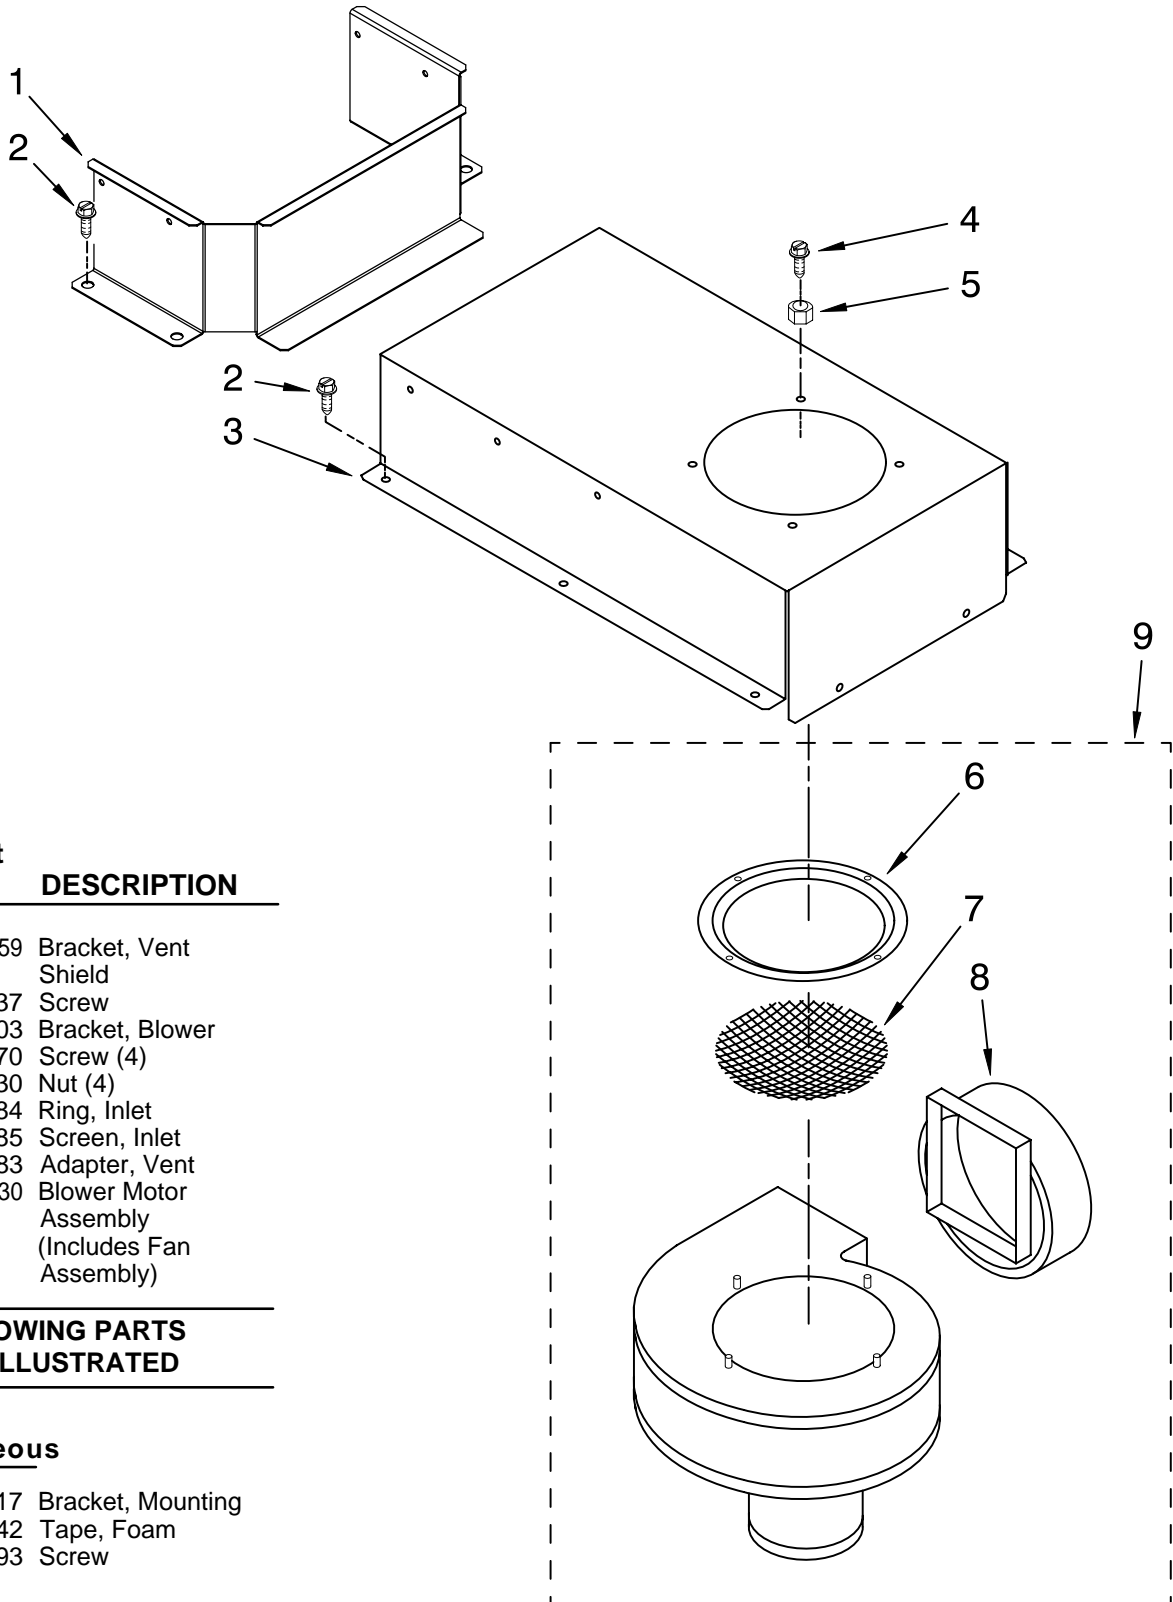

COOKTOP PARTS

For Models: KECD806RSS04
(STAINLESS)

Illus. No.	Part No.	DESCRIPTION	Illus. No.	Part No.	DESCRIPTION	Illus. No.	Part No.	DESCRIPTION
1		Literature Parts	6		Rail, Element	15	3183956	Seal, Switch Cover
	8286240	Installation Instructions		8285933	Right	16	3192439	Seal, Limiter (4)
	8286427	Wiring Diagram		8286054	Left	17	W10142241	Frame, Cooktop
	W10162163	Use & Care Guide	7	8285809	Box, Burner	18	8286096BL	Knob, Control
		Safe Cooking Tips	8	8285469	Seal, Infinite	19	8286097BL	Knob, Blower
	9762761	English			Switch (4)			Switch
	W10065852	French	9	W10169758	Shield, Vent	20	8285875	Grille, Air
2	8286948	Cooktop, Glass	10	3190656	Drip Bowl	21	3192530	Filter, Grease
3	3196537	Screw	11	4455354	Plate, Switch	22	9759094	Spring, Locator
4	3177991	Screw			Mounting	23	W10137040	Gasket, Vent
5		Element, Surface	12	311865	Screw			Shield
	8523698	LR 1200W	13	4456836	Switch, Speed	24	8286055	Light, Hot Surface
	8285846	LF 900/1800/2500W			Control			Indicator
	8285937	RR 1000/2000W	14		Switch, Infinite	25	3193094	Plate, Cover
	8523697	RF 1500W		3191049	LR/RF			
				8286070	LF			
				4456027	RR			

FOR ORDERING INFORMATION REFER TO PARTS PRICE LIST

BLOWER UNIT PARTS

For Models: KECD806RSS04
(STAINLESS)

Illus. No.	Part No.	DESCRIPTION
1	W10169759	Bracket, Vent Shield
2	3196537	Screw
3	3192403	Bracket, Blower
4	3367670	Screw (4)
5	488130	Nut (4)
6	9760484	Ring, Inlet
7	9760485	Screen, Inlet
8	9760483	Adapter, Vent
9	W10109930	Blower Motor Assembly (Includes Fan Assembly)

FOLLOWING PARTS NOT ILLUSTRATED

Miscellaneous

- 4455917 Bracket, Mounting
- 8286642 Tape, Foam
- 3400093 Screw

FOR ORDERING INFORMATION REFER TO PARTS PRICE LIST

OPTIONAL PARTS

For Models: KECD806RSS04
(STAINLESS)