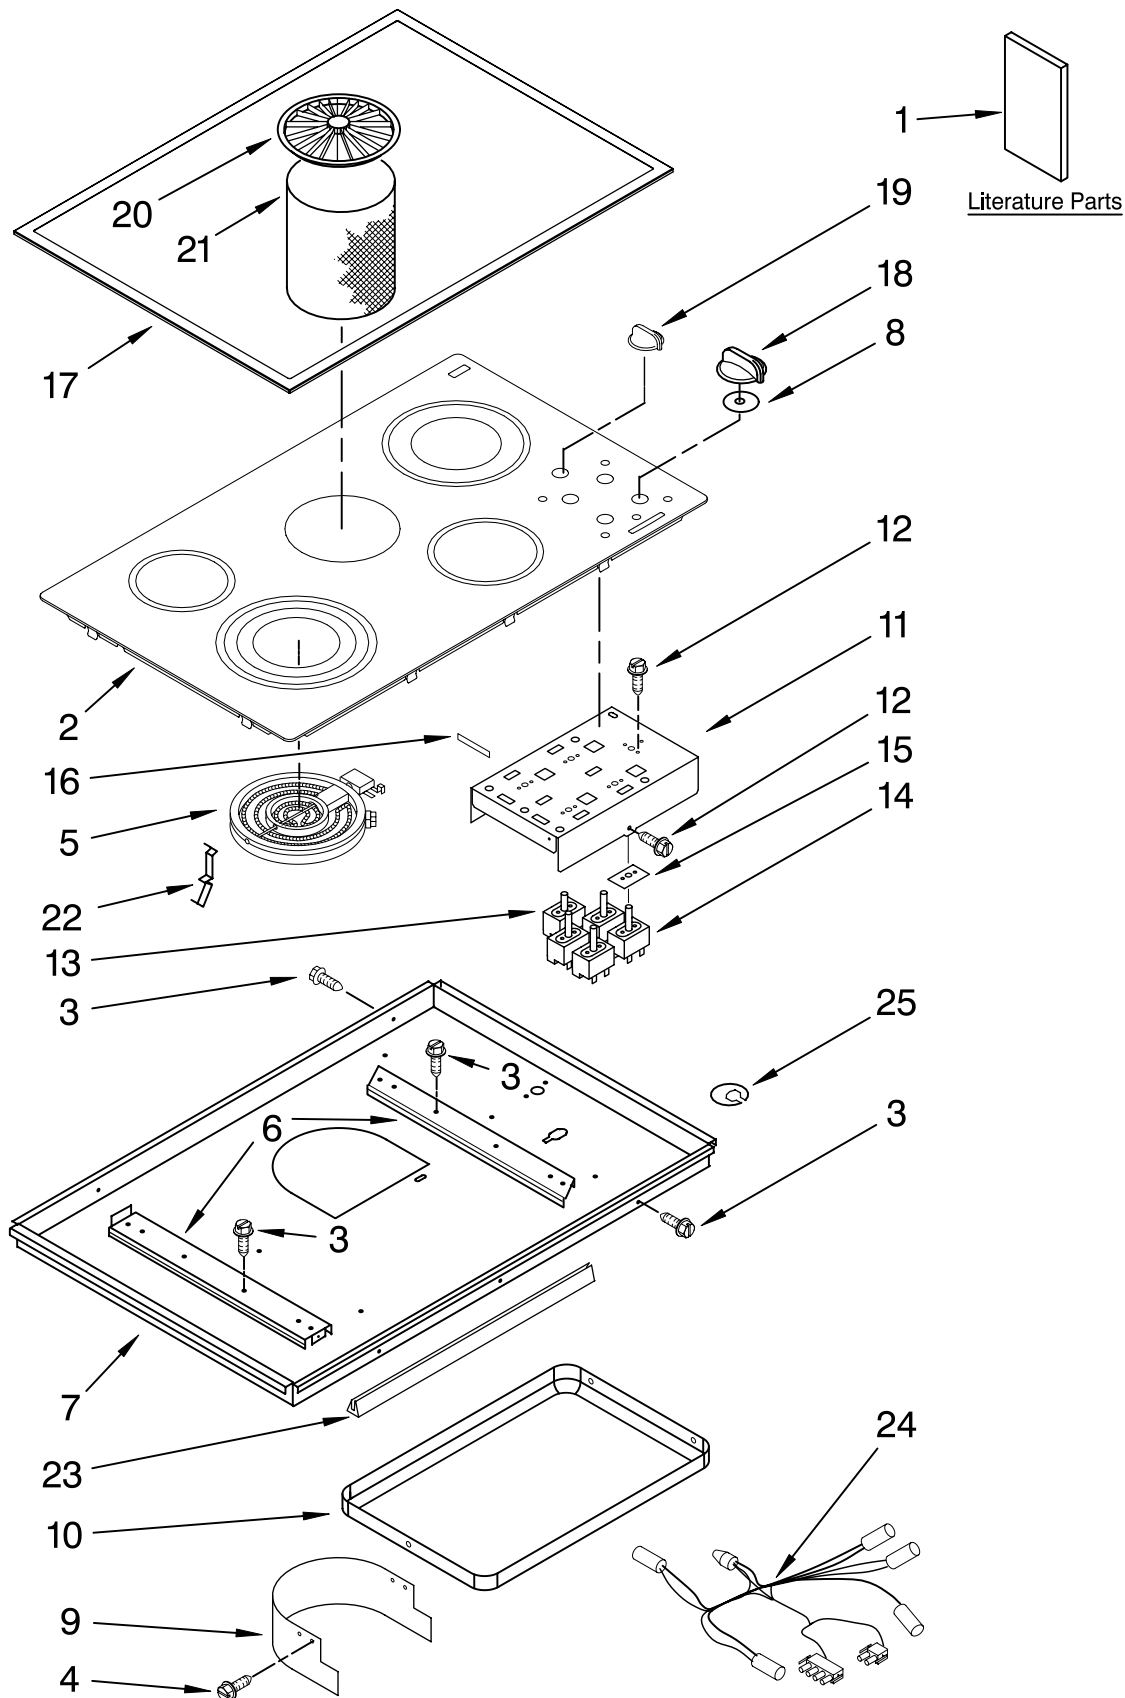

KitchenAid® COOKTOP PARTS

For Models: KECD806RBL03, KECD806RWW03, KECD806RSS03
(Black) (White on White) (Stainless)

30" ELECTRIC
BUILT-IN
DOWNDRRAFT COOKTOP

FOR ORDERING INFORMATION REFER TO PARTS PRICE LIST

COOKTOP PARTS

For Models: KECD806RBL03, KECD806RWW03, KECD806RSS03
(Black) (White on White) (Stainless)

Illus. No.	Part No.	DESCRIPTION	Illus. No.	Part No.	DESCRIPTION	Illus. No.	Part No.	DESCRIPTION
1	8286240	Literature Parts Installation Instructions	6	8285933	Rail, Element Right	17	W10142241	Frame, Cooktop (Stainless Only)
	8286427	Wiring Diagram		8286054	Left	18		Knob, Control
	8286609	Use & Care Guide	7	8285809	Box, Burner		8286096BL	Black
	3191638	Safe Cooking Tips English	8		Seal, Infinite Switch (4)		8286096WH	White
	9759133	Safe Cooking Tips French		8285469	Black	19	8286096CM	Cashmere Metallic Knob, Blower Switch
2	8286948	Cooktop, Glass Black	9	W10140529	Shield, Vent		8286097BL	Black
	8286985	White	10	3190656	Drip Bowl		8286097WH	White
3	3196537	Screw	11	4455354	Plate, Switch Mounting	20	8286097CM	Cashmere Metallic Grille, Air
4	3177991	Screw	12	311865	Screw		8285875	Black
5	8523698	Element, Surface LR 1200W	13	4456836	Switch, Speed Control		8285826	White
	8285846	LF 900/1800/2500W	14		Switch, Infinite	21	8285874	Cashmere Metallic Filter, Grease
	8285937	RR 1000/2000W		3191049	LR/RF	22	3192530	Spring, Locator
	8523697	RF 1500W		8286070	LF	23	9759094	Gasket, Vent
				4456027	RR		W10137040	Shield
			15	3183956	Seal, Switch Cover	24	8286055	Light, Hot Surface Indicator
			16	3192439	Seal, Limiter (4)	25	3193094	Plate, Cover

FOR ORDERING INFORMATION REFER TO PARTS PRICE LIST

BLOWER UNIT PARTS

For Models: KECD806RBL03, KECD806RWW03, KECD806RSS03
 (Black) (White on White) (Stainless)

Illus. No.	Part No.	DESCRIPTION
1	W10140530	Bracket, Vent Shield
2	3196537	Screw
3	3192403	Bracket, Blower
4	3367670	Screw (4)
5	488130	Nut (4)
6	9760484	Ring, Inlet
7	9760485	Screen, Inlet
8	9760483	Adapter, Vent
9	W10109930	Blower Motor Assembly (Includes Fan Assembly)