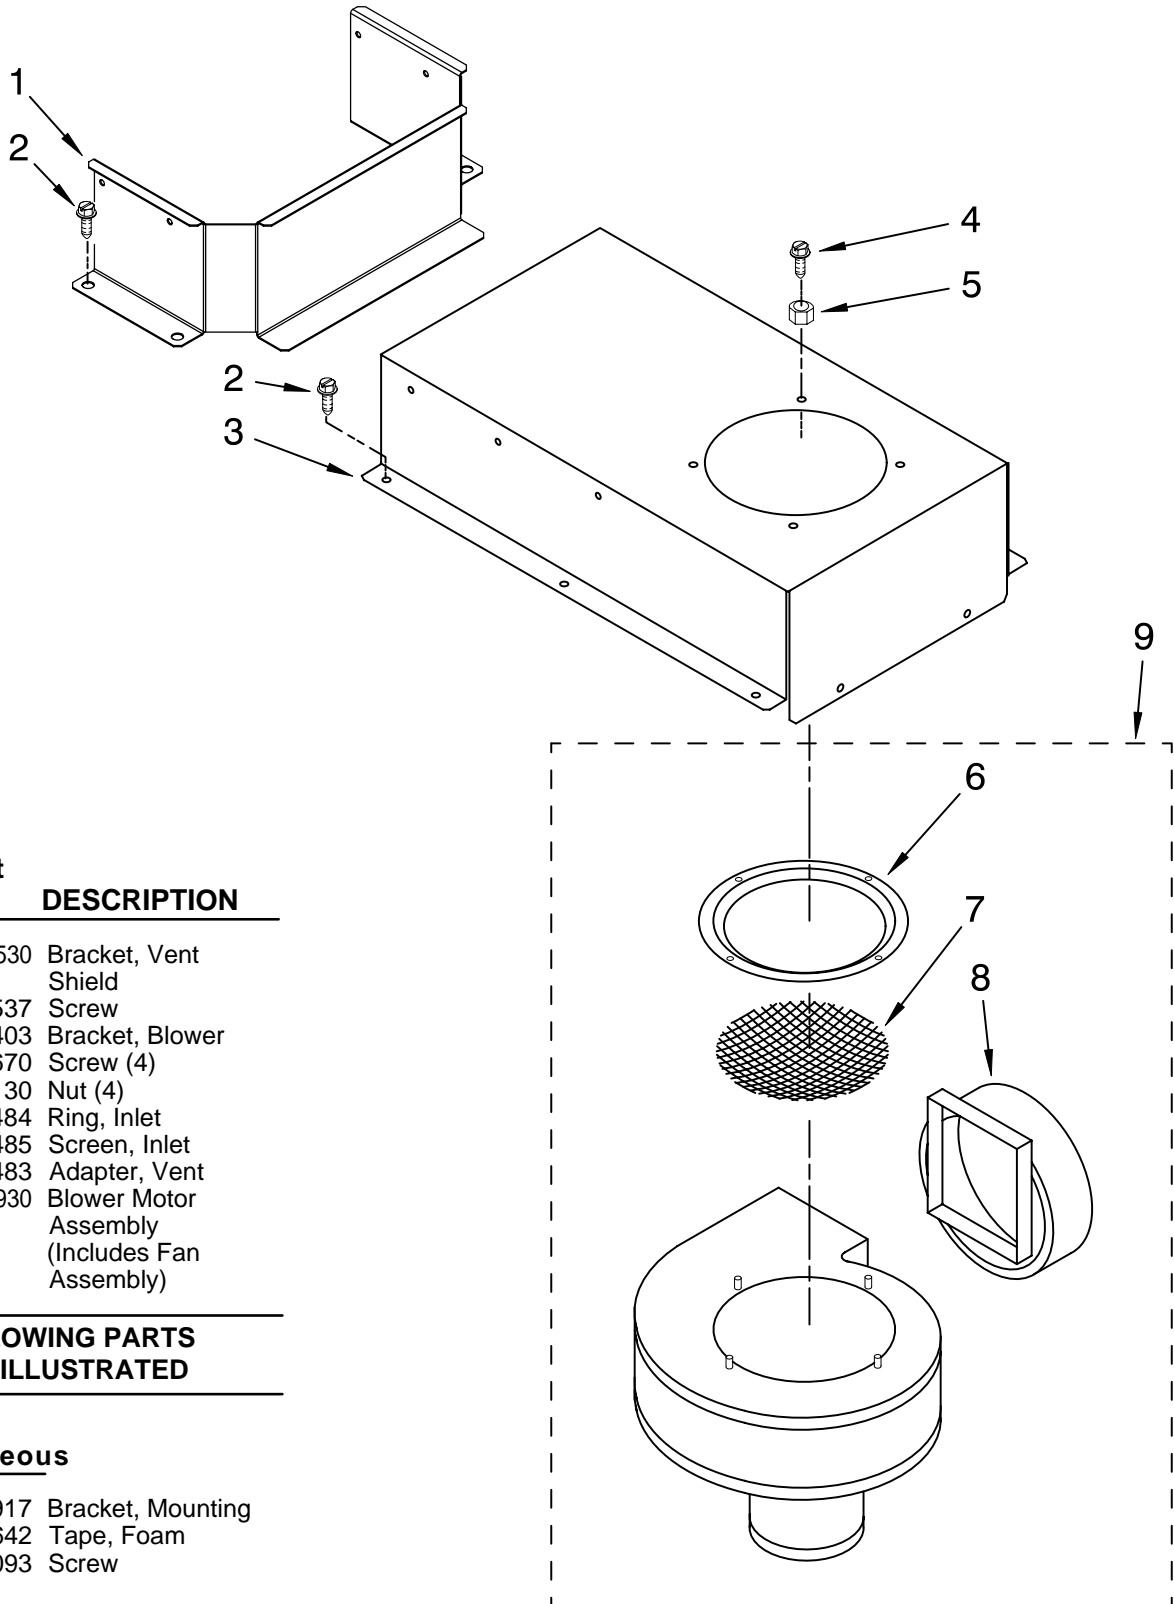

COOKTOP PARTS

For Models: KECD806RBL03, KECD806RWW03, KECD806RSS03
(Black) (White on White) (Stainless)

Illus. No.	Part No.	DESCRIPTION	Illus. No.	Part No.	DESCRIPTION	Illus. No.	Part No.	DESCRIPTION
1	8286240	Literature Parts Installation Instructions	6	8285933	Rail, Element Right	17	W10142241	Frame, Cooktop (Stainless Only)
	8286427	Wiring Diagram		8286054	Left	18		Knob, Control
	8286609	Use & Care Guide	7	8285809	Box, Burner		8286096BL	Black
	3191638	Safe Cooking Tips English	8		Seal, Infinite Switch (4)		8286096WH	White
	9759133	Safe Cooking Tips French		8285469	Black	19	8286096CM	Cashmere Metallic Knob, Blower Switch
2	8286948	Cooktop, Glass Black	9	W10140529	Shield, Vent		8286097BL	Black
	8286985	White	10	3190656	Drip Bowl		8286097WH	White
3	3196537	Screw	11	4455354	Plate, Switch Mounting	20	8286097CM	Cashmere Metallic Grille, Air
4	3177991	Screw	12	311865	Screw		8285875	Black
5	8523698	Element, Surface LR 1200W	13	4456836	Switch, Speed Control		8285826	White
	8285846	LF 900/1800/2500W	14		Switch, Infinite	21	8285874	Cashmere Metallic Filter, Grease
	8285937	RR 1000/2000W		3191049	LR/RF	22	3192530	Spring, Locator
	8523697	RF 1500W		8286070	LF	23	9759094	Gasket, Vent
				4456027	RR		W10137040	Shield
			15	3183956	Seal, Switch Cover	24	8286055	Light, Hot Surface Indicator
			16	3192439	Seal, Limiter (4)	25	3193094	Plate, Cover

FOR ORDERING INFORMATION REFER TO PARTS PRICE LIST

BLOWER UNIT PARTS

For Models: KECD806RBL03, KECD806RWW03, KECD806RSS03
 (Black) (White on White) (Stainless)

Illus. No.	Part No.	DESCRIPTION
1	W10140530	Bracket, Vent Shield
2	3196537	Screw
3	3192403	Bracket, Blower
4	3367670	Screw (4)
5	488130	Nut (4)
6	9760484	Ring, Inlet
7	9760485	Screen, Inlet
8	9760483	Adapter, Vent
9	W10109930	Blower Motor Assembly (Includes Fan Assembly)