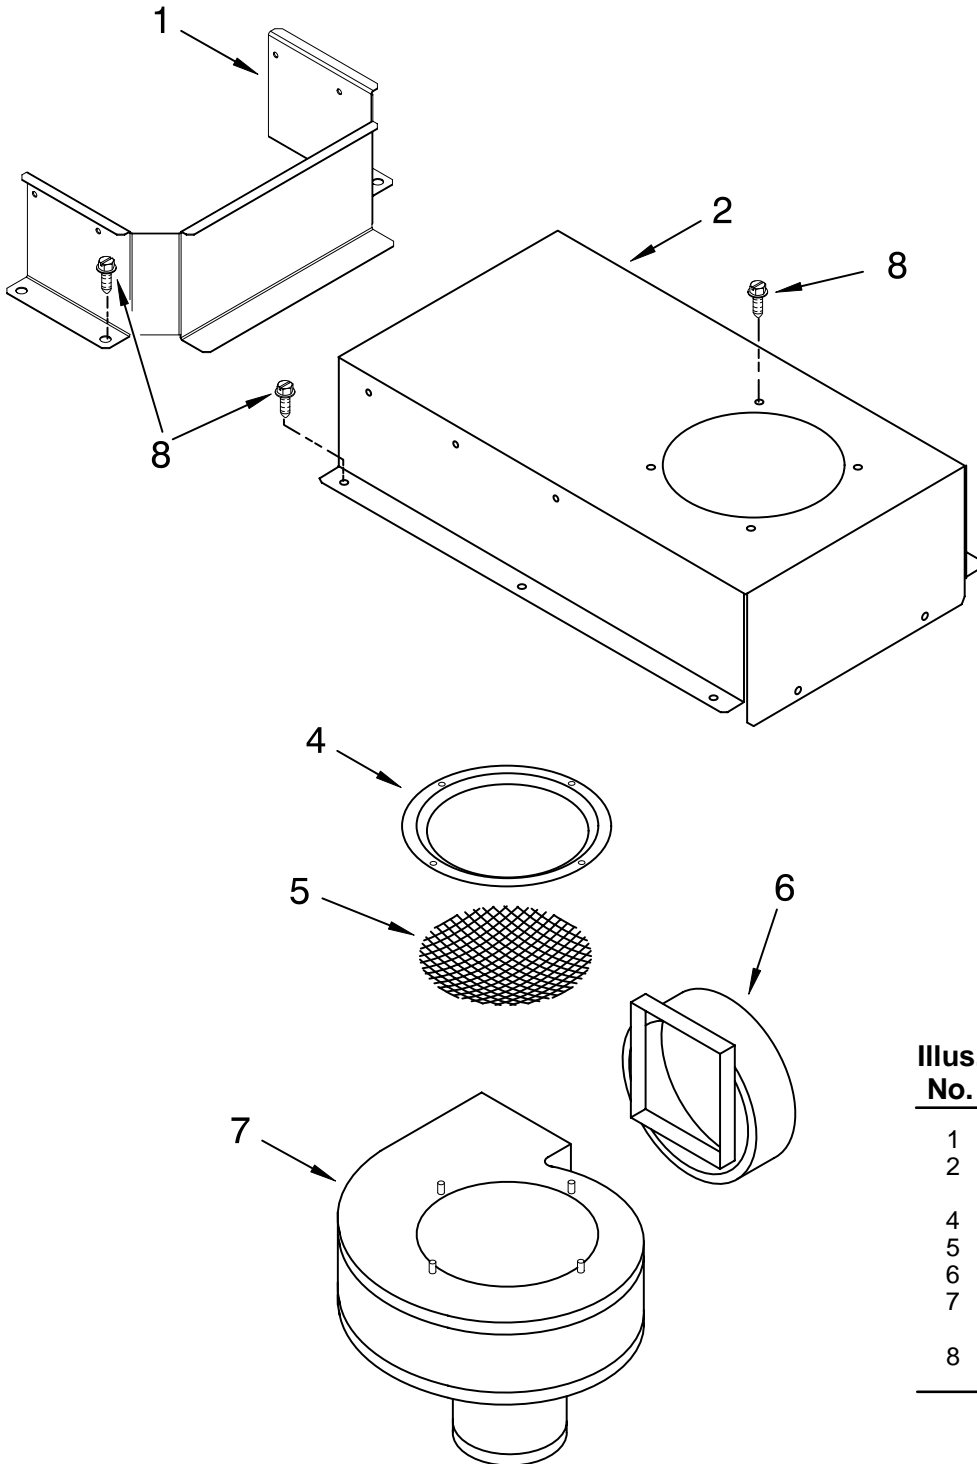

For Models: KECD806RBL00, KECD806RWW00, KECD806RSS00
(Black) (White on White) (S.Steel)

30" ELECTRIC
BUILT-IN
DOWNDRIFT COOKTOP

FOR ORDERING INFORMATION REFER TO PARTS PRICE LIST

COOKTOP PARTS

For Models: KECD806RBL00, KECD806RWW00, KECD806RSS00

FOR ORDERING INFORMATION REFER TO PARTS PRICE LIST

BLOWER UNIT PARTS

For Models: KECD806RBL00, KECD806RWW00, KECD806RSS00
 (Black) (White on White) (S.Steel)

Illus. No.	Part No.	DESCRIPTION
1	8285958	Bracket, Shield
2	3192403	Bracket, Blower Mounting
4	9760484	Ring, Inlet
5	9760485	Screen, Inlet
6	9760483	Adapter, Vent
7	9760440	Blower Motor Asm. (Includes Fan Asm.)
8	3196537	Screw, 8-18 x 3/8