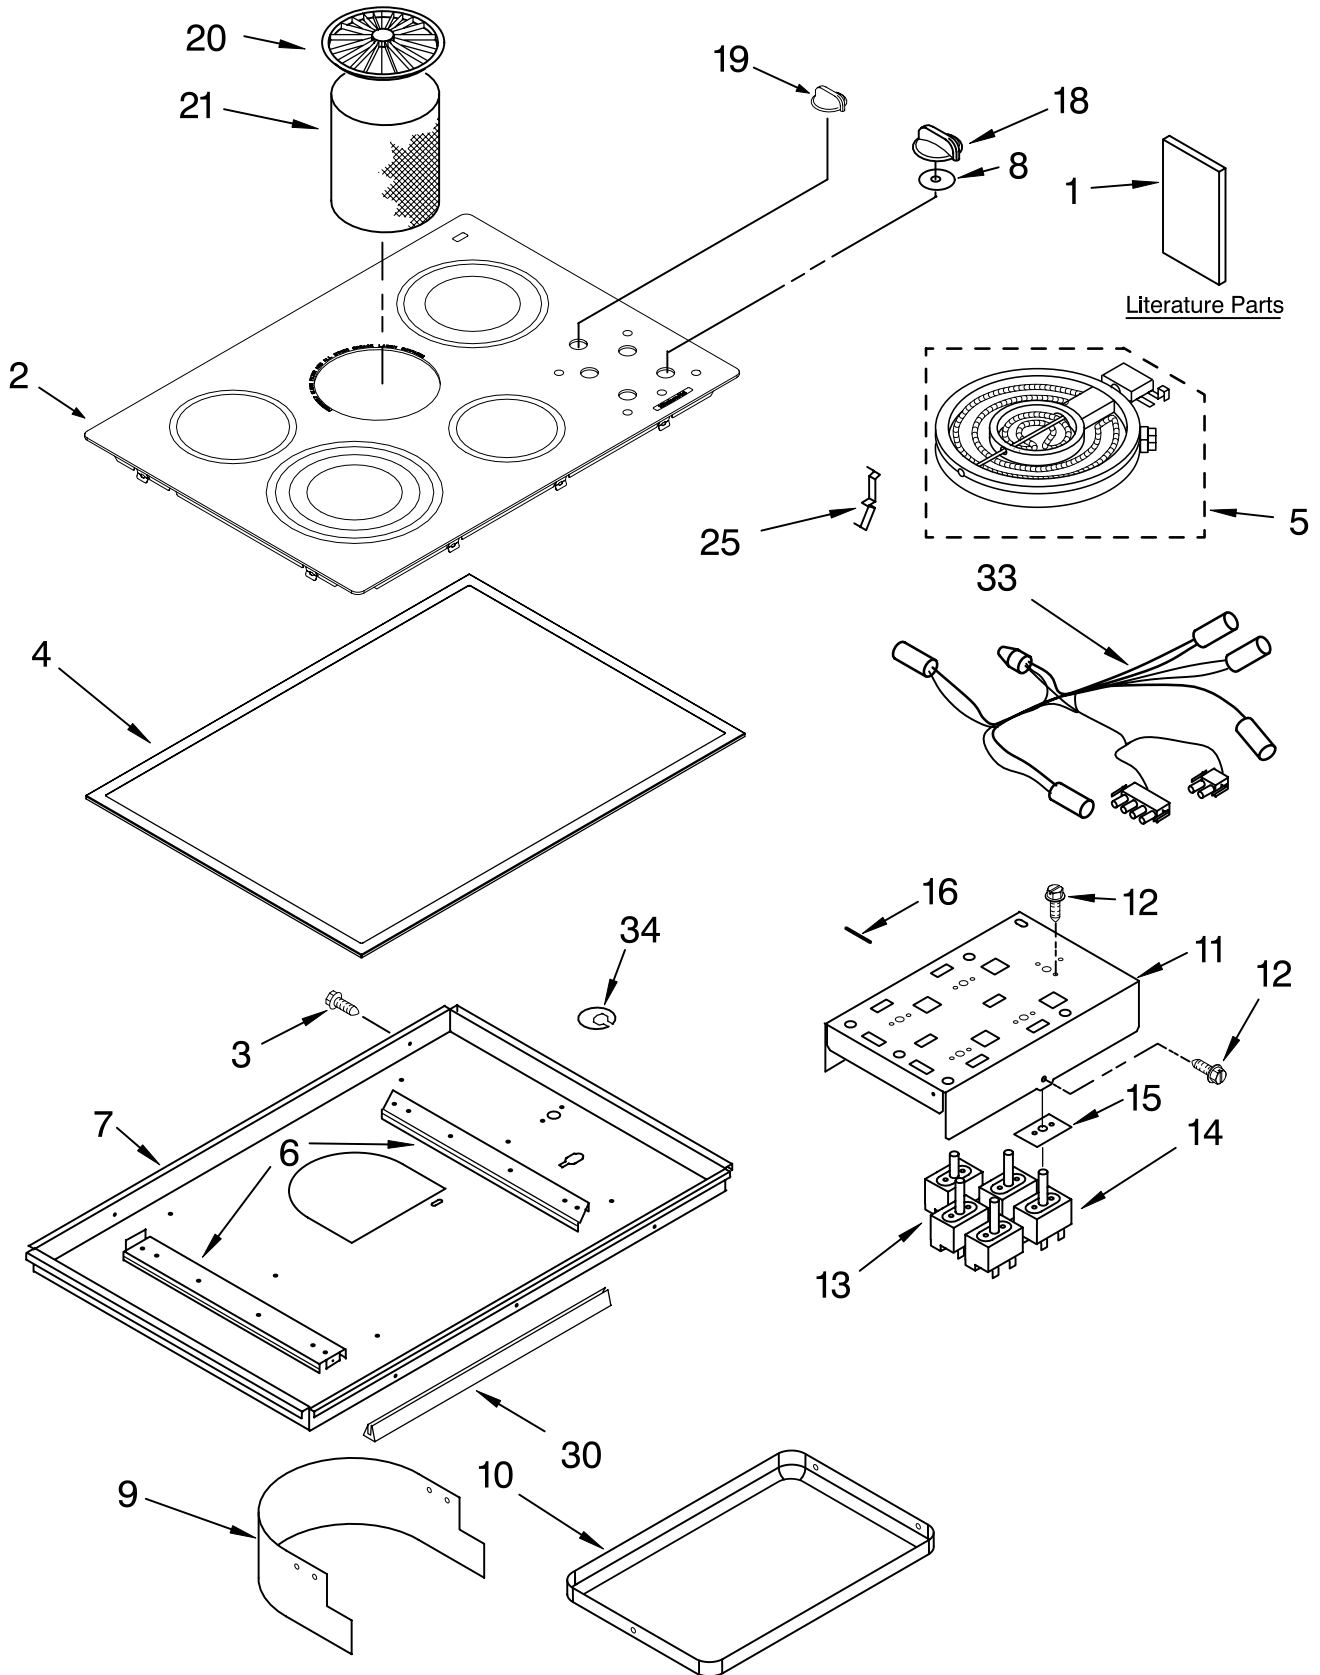

For Models: KECD806RBL00, KECD806RWW00, KECD806RSS00
(Black) (White on White) (S.Steel)

30" ELECTRIC
BUILT-IN
DOWNDRIFT COOKTOP

FOR ORDERING INFORMATION REFER TO PARTS PRICE LIST

COOKTOP PARTS

For Models: KECD806RBL00, KECD806RWW00, KECD806RSS00

FOR ORDERING INFORMATION REFER TO PARTS PRICE LIST

BLOWER UNIT PARTS

For Models: KECD806RBL00, KECD806RWW00, KECD806RSS00
 (Black) (White on White) (S.Steel)

Illus. No.	Part No.	DESCRIPTION
1	8285958	Bracket, Shield
2	3192403	Bracket, Blower Mounting
4	9760484	Ring, Inlet
5	9760485	Screen, Inlet
6	9760483	Adapter, Vent
7	9760440	Blower Motor Asm. (Includes Fan Asm.)
8	3196537	Screw, 8-18 x 3/8