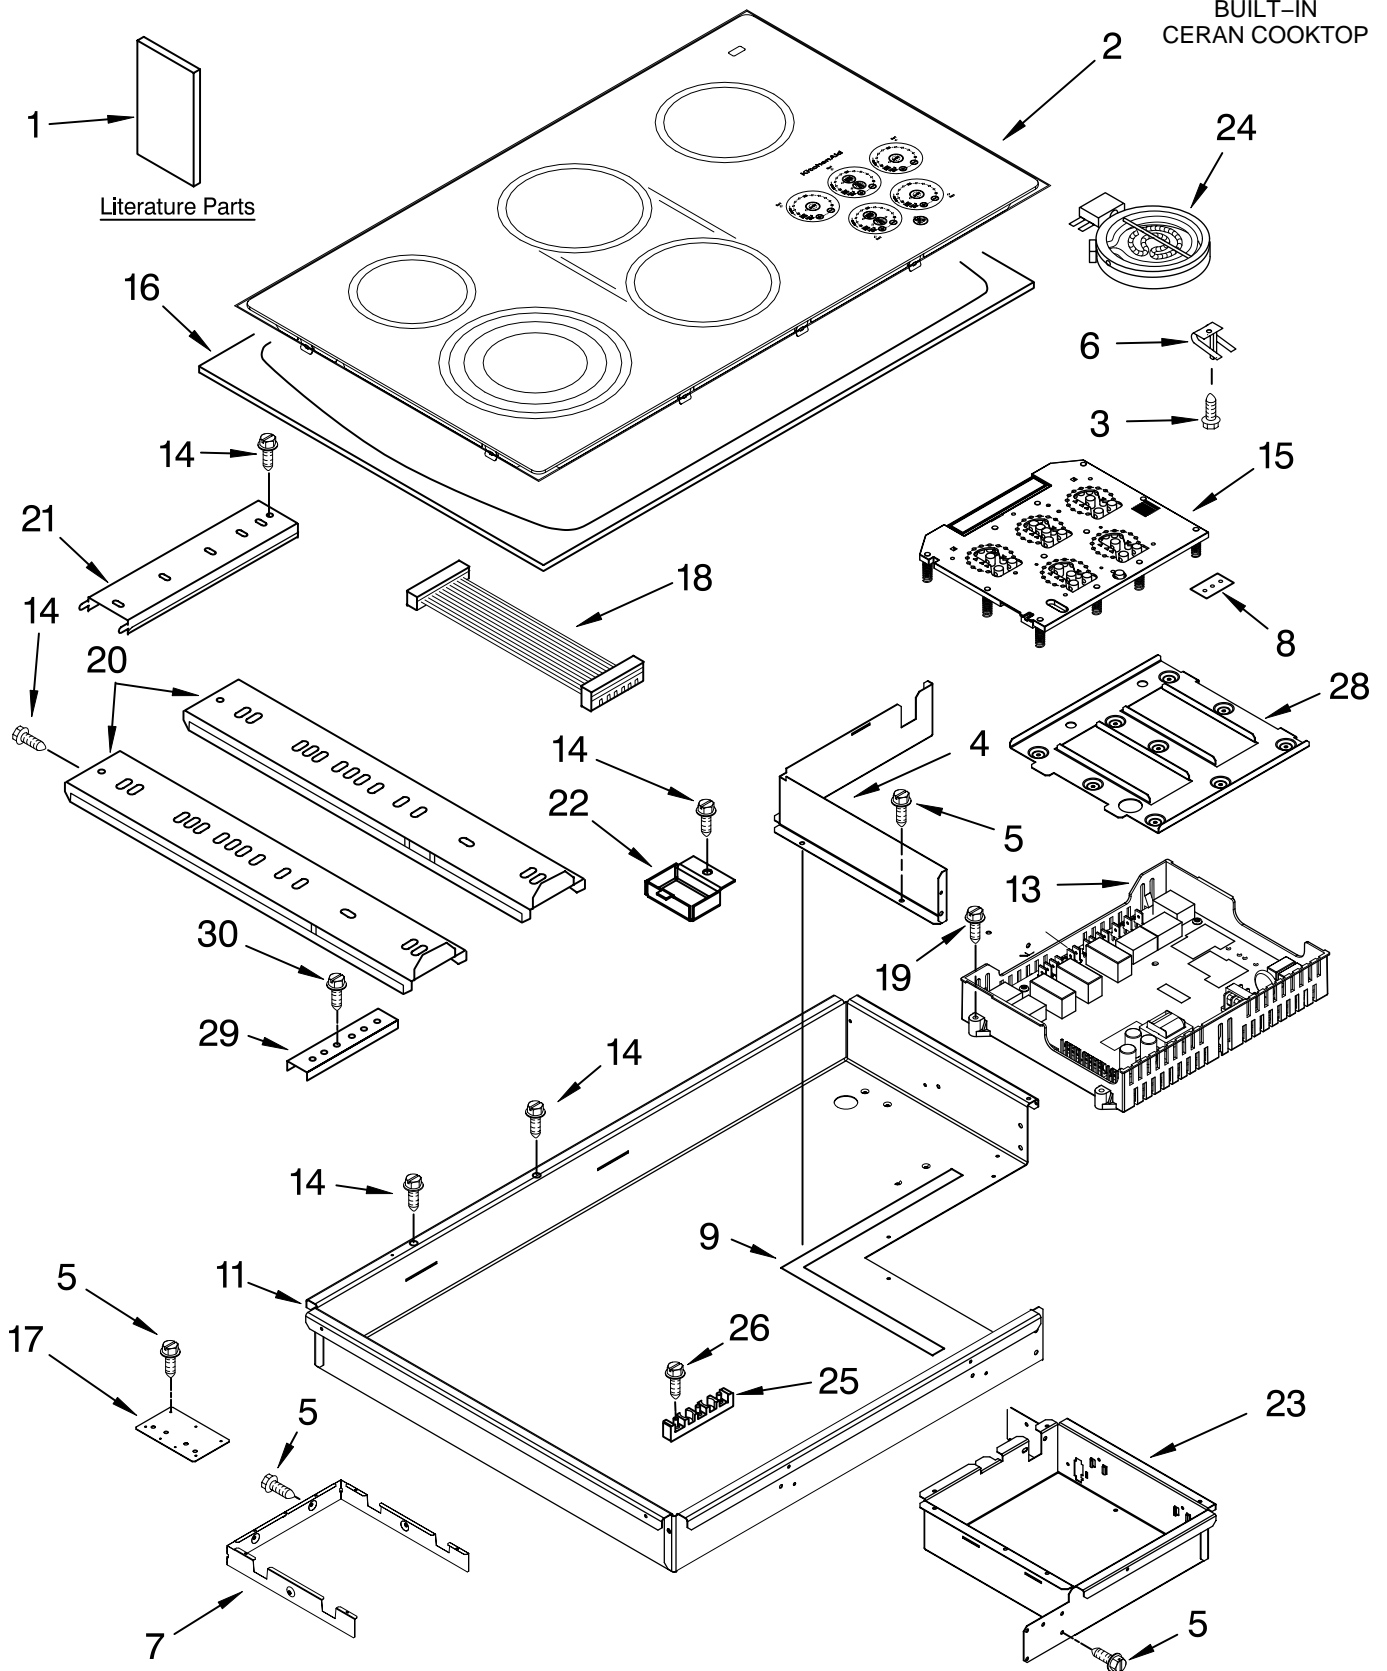

KitchenAid® COOKTOP PARTS

For Models: KECC568RPB01, KECC568RPW01, KECC568RPS01, KECC568RPT01
(Black) (White) (S.Steel) (Biscuit)

36" ELECTRIC
BUILT-IN
CERAN COOKTOP

FOR ORDERING INFORMATION REFER TO PARTS PRICE LIST

COOKTOP PARTS

For Models: KECC568RPB01, KECC568RPW01, KECC568RPS01, KECC568RPT01
 (Black) (White) (S.Steel) (Biscuit)

Illus. No.	Part No.	DESCRIPTION
1		Literature Parts
	8286066	Installation Instructions
	8285425	Wiring Diagram
	8286064	Tech Sheet
	8286608	Use & Care Guide
	3191638	Safer Cooking Tips
	9759133	Safer Cooking Tips
2		Cooktop, Glass
	8286194	Black
	8286195	White
	8286197	Stainless Steel
	8286196	Biscuit
3	246119	Screw
4	8286578	Wall, Inside
5	3196160	Screw
6	9759094	Spring Locator(10)
7	8285817	Shield, Heat
8	3192439	Seal, Switch
9	8285242	Seal, Heat Shield
11	8286555	Box, Burner
13	8285919	Board, Power
14	3196537	Screw
15	8285924	Board, Control
16	8285708	Frame, Cooktop (S.Steel Only)
17	8286535	Bracket, Bottom
18	8285323	Cable Ass'y
19	4449745	Screw
20	8286585	Rail, Element (2)
21	8286345	Rail, Element (1)
22	8285593	Cover, Harness
23	8286576	Box, Touch Control
24		Element, Surface
	8285847	2500/1800/900W LF
	8285230	1200W LR
	8285849	4300W Center
	4453907	1500W RR
25	4449868	Block, Terminal
26	3196163	Screw, 10-16 x 7/8
28	4456922	Support, Module
29	4455917	Bracket, Mounting
30	3400093	Screw

FOR ORDERING INFORMATION REFER TO PARTS PRICE LIST

OPTIONAL PARTS

For Models: KECC568RPB01, KECC568RPW01, KECC568RPS01, KECC568RPT01
(Black) (White) (S.Steel) (Biscuit)

<u>Illus. No.</u>	<u>Part No.</u>	<u>DESCRIPTION</u>
-------------------	-----------------	--------------------

ACCESSORY PARTS

4456147 Cleaner, Glass
8285439 Seal, Foam (36")

WIRING HARNESS PARTS

8286381 Harness, Main
8286382 Clip, Harness
3400015 Screw, Ground
8286444 Conduit

FOR ORDERING INFORMATION REFER TO PARTS PRICE LIST