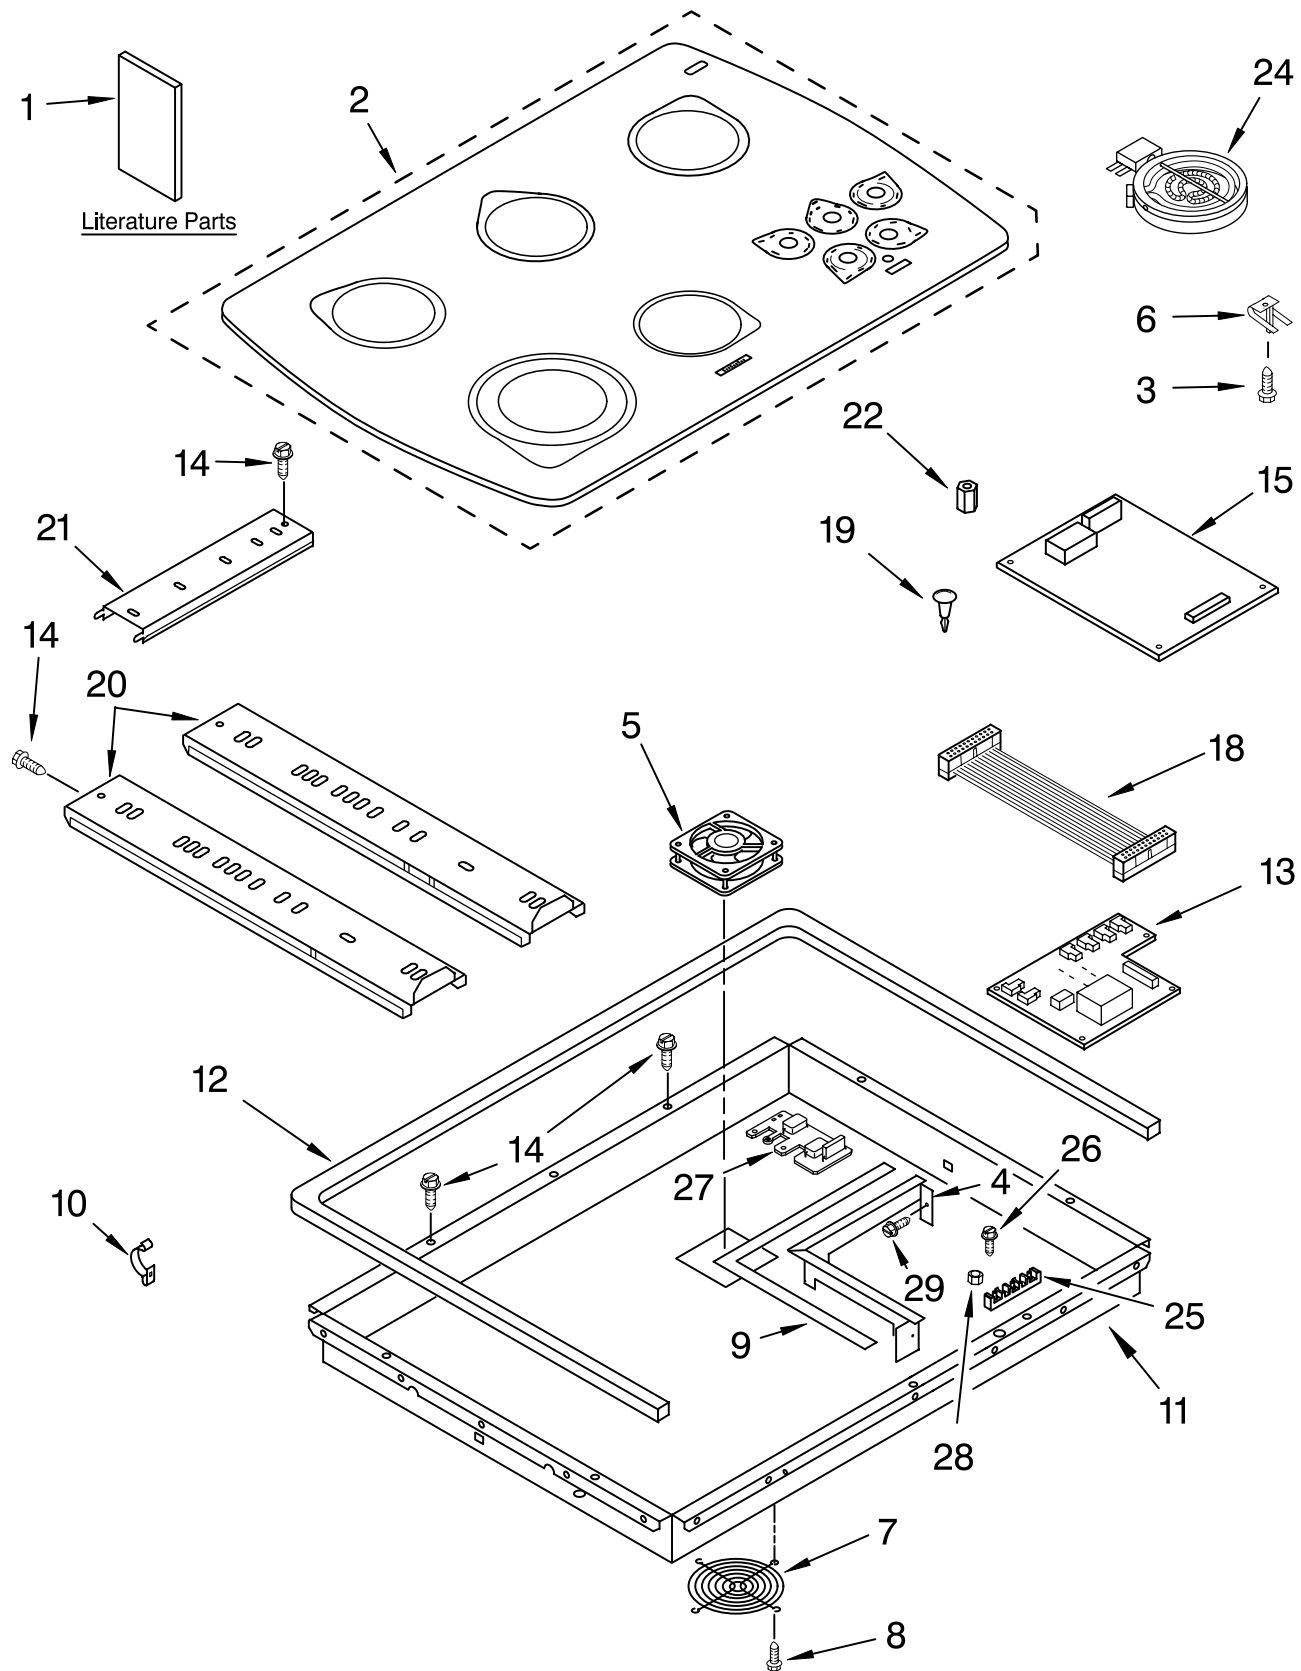

For Models: KECC568GBL1, KECC568GWH1, KECC568GAL1, KECC568GBT1
(Black) (White) (Almond) (Biscuit)

FOR ORDERING INFORMATION REFER TO PARTS PRICE LIST

COOKTOP PARTS

For Models: KECC568GBL1, KECC568GWH1, KECC568GAL1, KECC568GBT1
 (Black) (White) (Almond) (Biscuit)

Illus. No.	Part No.	DESCRIPTION
1		Literature Parts
	LIT3191771	Installation Instructions
	LIT3192473	Wiring Diagram
	LIT3191524	Use & Care Guide
	LIT3191638	Safe Cooking Tips
		COOKTOP PARTS
2		Cooktop, Glass
	4455320	Black
	4455322	White
	4455321	Honeycomb
3	246119	Screw
4	3192992	Shield, Heat Cntrl
5	3191354	Fan, Cooling
6	3191791	Spring Locator(10)
7	3191949	Guard, Fan
8	4449746	Screw (4)
9	3192738	Seal, Heat Shield
10	98997	Clip, Wire
11	4455319	Box, Burner
12	3192737	Seal, Burner Box
13	3192722	Board, Power
14	3196537	Screw
15	3192772	Board, Control
18	3191913	Cable Ass'y, Flat
19	3191693	Support, Power Board
20	3191515	Rail, Element (2)
21	3192269	Rail, Element (1)
22	3191907	Standoff, Power Board
	488734	Screw (4)
24		Element, Surface
	8272563	1000/2400W LF
	8272567	1200W RF-RR
	8272566	1800W CR
	8272564	1500W LR
25	4449868	Block, Terminal
26	3196163	Screw, 10-16 x 7/8
27	112432	Nut, #10-32 Hex
28	3192767	Suppressor
29	3177991	Screw, 8-18 x 1/4

FOR ORDERING INFORMATION REFER TO PARTS PRICE LIST

MISCELLANEOUS PARTS

For Models: KECC568GBL1, KECC568GWH1, KECC568GAL1, KECC568GBT1
(Black) (White) (Almond) (Biscuit)

<u>Illus. No.</u>	<u>Part No.</u>	<u>DESCRIPTION</u>
-------------------	-----------------	--------------------

ACCESSORY PARTS

3191048 Cleaner, Glass

WIRING HARNESS PARTS

4455144	Harness, Main
3191521	Harness, Fan
4455283	Harness, Hot Surface Indicator
3400015	Screw, Ground
3192769	Conduit

FOR ORDERING INFORMATION REFER TO PARTS PRICE LIST