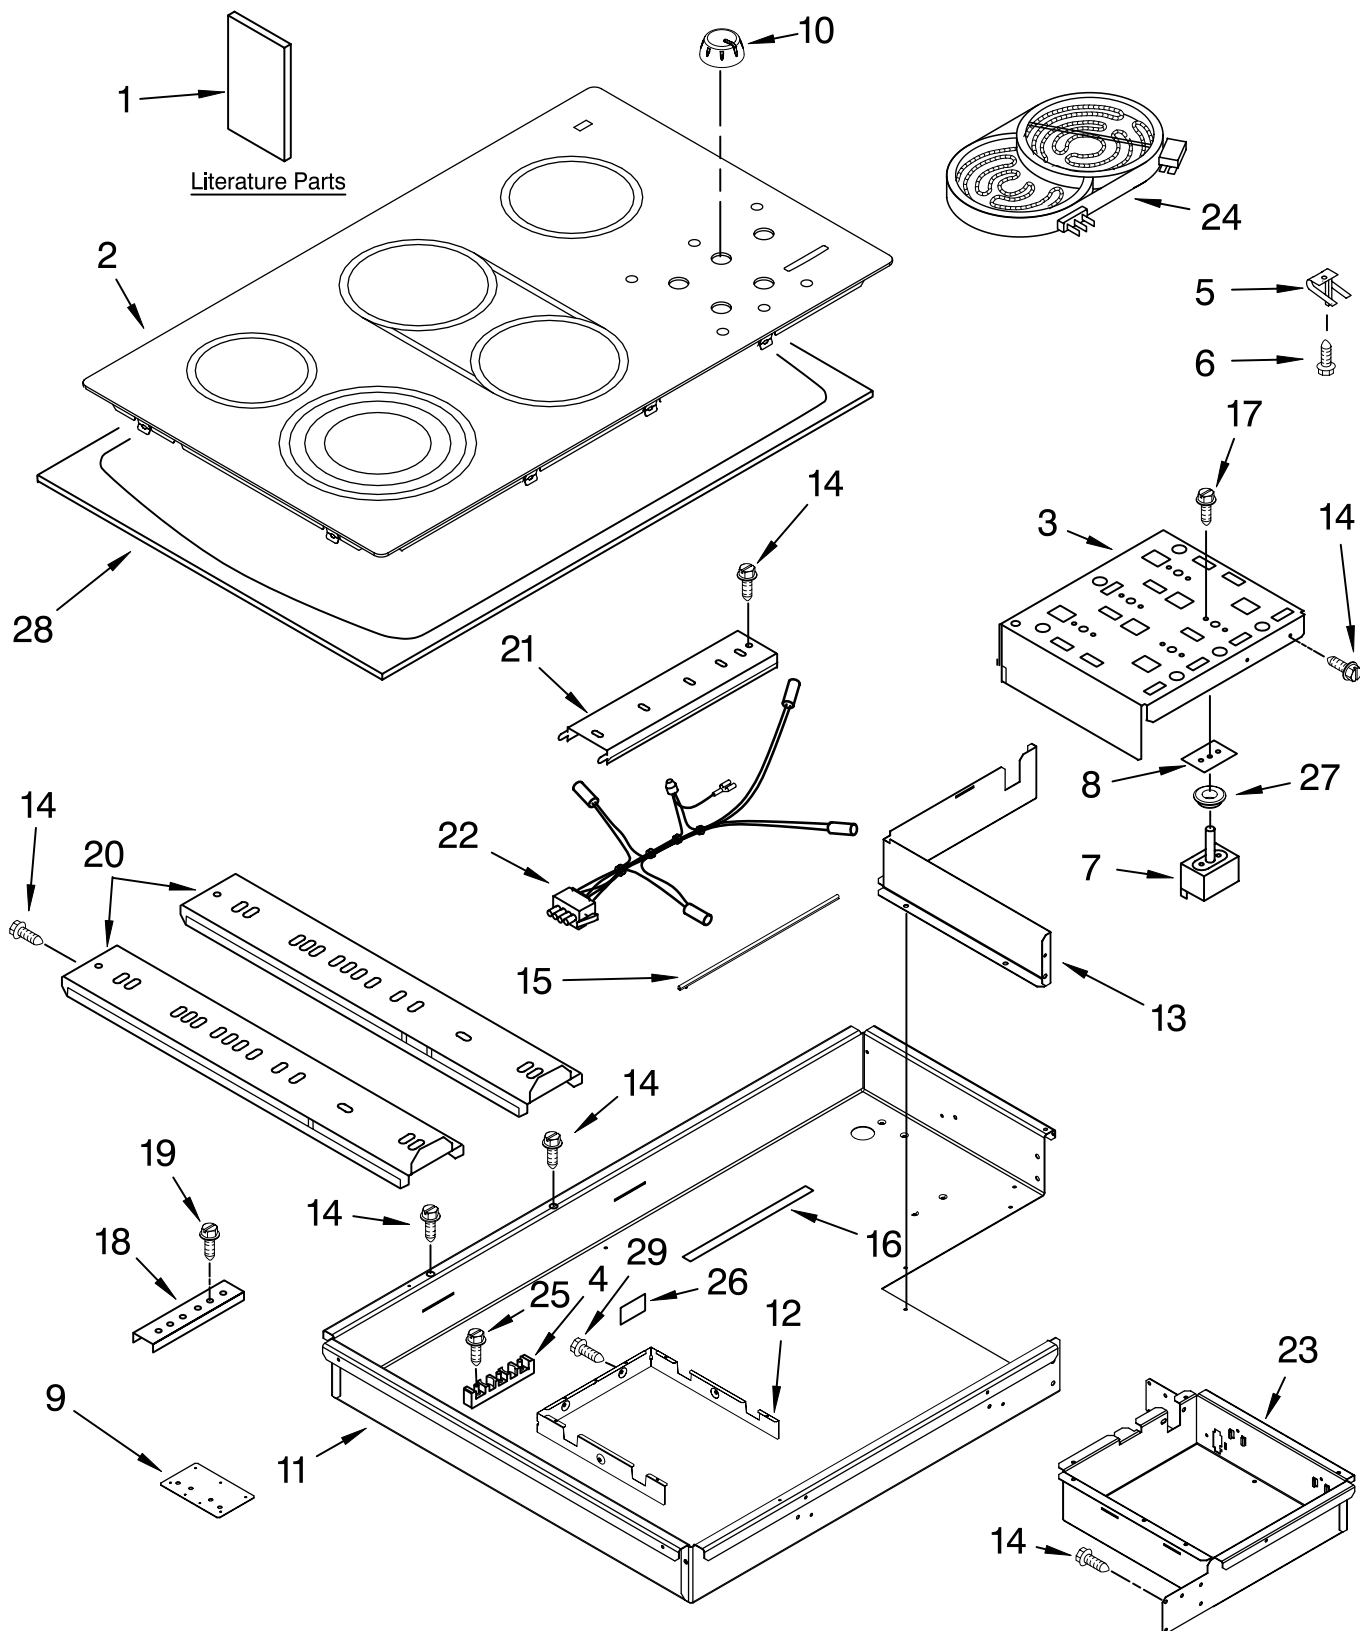

KitchenAid® COOKTOP PARTS

For Models: KECC567RBL00, KECC567RWW00, KECC567RBB00, KECC567RSS00

(Black)

(Pure White)

(Pure Biscuit)

(S.Steel)

36" ELECTRIC
CERAN
COOKTOP

FOR ORDERING INFORMATION REFER TO PARTS PRICE LIST

COOKTOP PARTS

For Models: KECC567RBL00, KECC567RWW00, KECC567RBB00, KECC567RSS00

(Black) (Pure White) (Pure Biscuit) (S.Steel)

Illus. No.	Part No.	DESCRIPTION	Illus. No.	Part No.	DESCRIPTION	Illus. No.	Part No.	DESCRIPTION
1		Literature Parts	7		Switch, Infinite	18	4455917	Bracket, Mounting
	8286066	Installation		8286464	Single (3)	19	3400093	Screw
		Instructions		8286465	Dual	20	8286585	Rail, Element (2)
	8286430	Wiring Diagram		8286466	Triple	21	8286345	Rail, Element (1)
	8286062	Energide Label	8	3192439	Seal, Switch Shaft	22	8286056	Lamp, Hot
	8286067	Use & Care Guide	9	8286535	Bracket, Bottom			Surface Indicator
	3191638	Safer Cooking Tips	10		Knob, Control (5)	23	8286574	Box, Control
	9759133	Safer Cooking Tips		8286096BL	Black	24		Element, Surface
2		Cooktop, Glass		8286096WH	White		8285848	4300W (Bridge)
	8286214	Black		8286096BT	Biscuit		8286187	2500/1800/900W LF
	8286213	White		8286096CM	Cashmere Metal		8523698	1200W LR
	8286215	Biscuit	11	8286555	Box, Burner		8523697	1500W RR
	8286216	S.Steel	12	8285817	Shield, Heat	25	3196163	Screw, 10-16 X 3/8
3	8285808	Bracket, Switch	13	8286578	Inside, Wall	26	112432	Nut, 10-32 Hex
4	4449868	Block, Terminal	14	3196537	Screw	27		Seal, Switch
5	9759094	Spring Locator(10)	15	8285242	Seal, Heat		8285469	Black
6	246119	Screw (8)	16	8285439	Seal, Heat Shield		8286596	Clear
			17	311865	Screw	28	8285708	Frame, Cooktop (S.Steel Mdl Only)
						29	3196160	Screw

FOR ORDERING INFORMATION REFER TO PARTS PRICE LIST

OPTIONAL PARTS

For Models: KECC567RBL00, KECC567RWW00, KECC567RBB00, KECC567RSS00

(Black) (Pure White) (Pure Biscuit) (S.Steel)

Illus.	Part	
No.	No.	DESCRIPTION