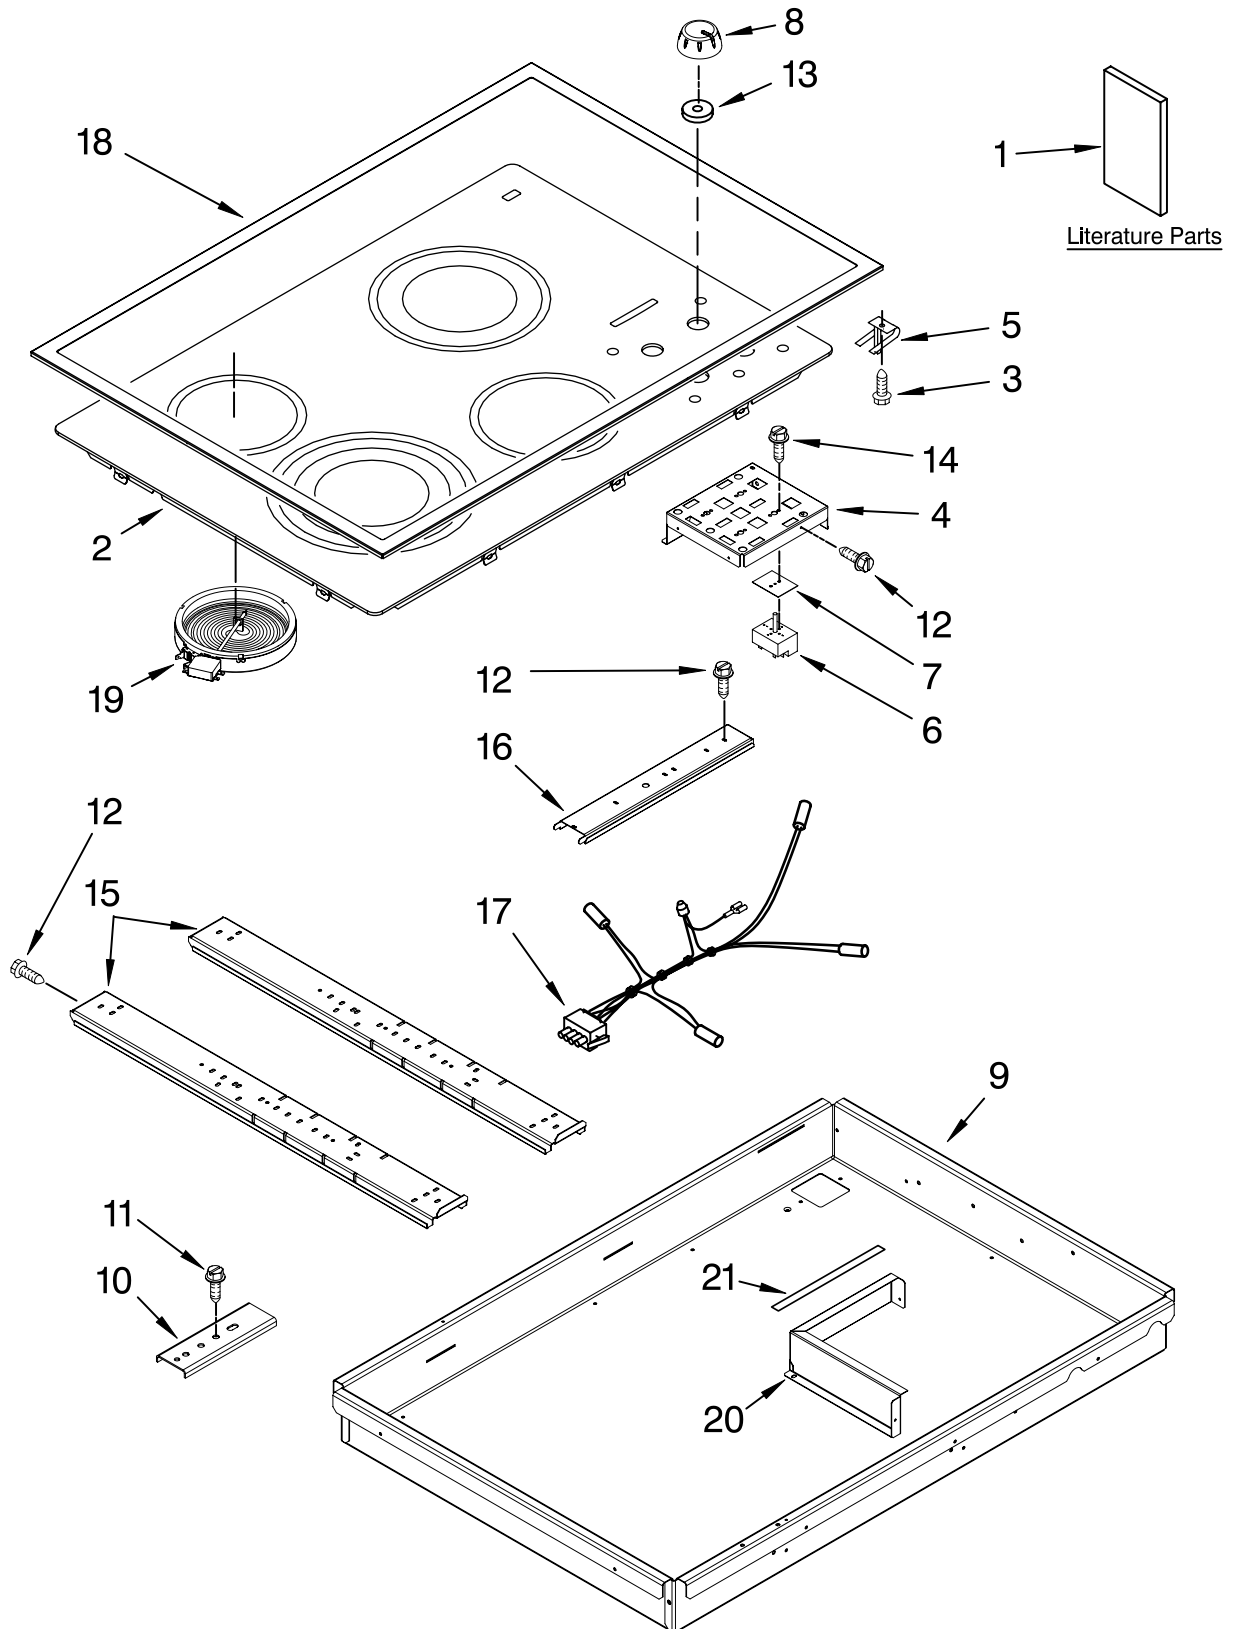

# COOKTOP PARTS

For Models: KECC506RWH02, KECC506RBL02, KECC506RSS02  
(White) (Black) (Stainless)

30" ELECTRIC  
CERAN  
COOKTOP

FOR ORDERING INFORMATION REFER TO PARTS PRICE LIST

# COOKTOP PARTS

For Models: KECC506RWH02, KECC506RBL02, KECC506RSS02  
 (White) (Black) (Stainless)

Illus. No.	Part No.	DESCRIPTION
1		Literature Parts Installation Instructions
	8286066	English/French
	8304571	Canadian
	8286073	Wiring Diagram
	8286608	Use & Care Guide Safer Cooking Tips
	3191638	English
	9759133	French
	8286061	Energy Guide, Label
2		Cooktop, Glass
	W10048420	Black
	W10048430	White
3	246119	Screw
4	8285935	Bracket, Switch Mounting
5	9759094	Spring Locator (8)
6		Switch, Infinite
	3191049	LR – RF
	4456027	RR
	8286070	LF
7	3183956	Seal, Switch Shaft
8		Knob, Control (4)
	8286096BL	Black
	8286096WH	White
	8286096CM	Cashmere Metal
9	8285862	Box, Burner
10	4455917	Bracket, Mounting
11	3400093	Screw
12	3196537	Screw
13	8285469	Seal, Switch
14	311865	Screw
15	9763517	Rail, Element (2)
16	8286344	Rail, Element (1)
17	8286055	Lamp, Hot Surface Indicator
18	8285709	Frame, Cooktop (Stainless Model Only)
19		Element, Surface
	8523698	1200W LR
	8523697	1500W RF
	8285937	2000/1000W RR
	8285846	2500/1800/900W LF
20	4455468	Shield-Heat, Control
21	3191839	Seal, Heat Shield
	3192439	Seal, Limiter