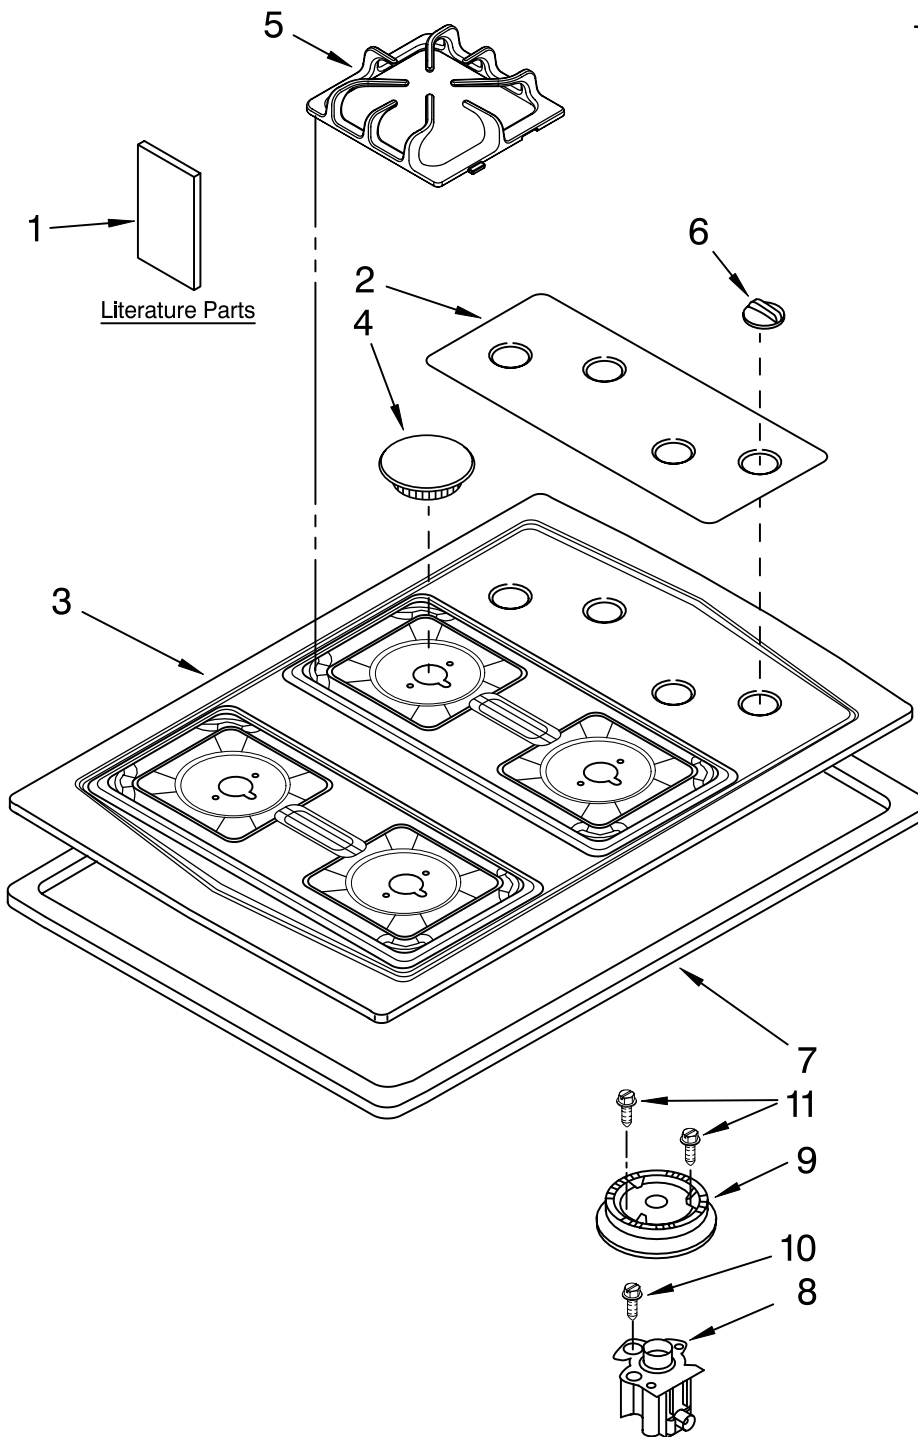

COOKTOP, BURNER AND GRATE PARTS

For Models: ICS300RQ02, ICS300RS02
(Designer White) (Stainless)

30" GAS COOKTOP

for
IKEA[®]
by
WHIRLPOOL CORPORATION

Illus. No.	Part No.	DESCRIPTION
1	3192098	Literature Parts
	W10131955	Wiring Diagram
		Installation Instructions
	W10086230	Owners Manual
		Safe Cooking Tips
	3191638	English
	9759133	French
	9759440	LP Conversion Instructions
2	9759873	Panel, Control
	9759872	White
		Stainless
3		Cooktop
	3191243	White
	3191288	Stainless
4		Cap, Burner
		6K (1)
	3191898	Black
	3191899	Gray
		9.5K (2)
	3191901	Black
	3191903	Gray
		12.5K (1)
	3191904	Black
	3191905	Gray
5		Grate (4)
	9761231	Black
	9761232	Gray
6		Knob, Control (4)
	9758788	Black
	9758787	White
7	9760045	Seal, Foam
8		Holder, Orifice
		(Includes 13 & 14)
	4456621	Auxi
	4456620	Semi Rapid
	4456619	Rapid
9		Head, Burner
	4455979	RF
	9760037	LR, RR
	4455981	LF
10	4449809	Screw
11	3368921	Screw

Following Parts Not Illustrated

Harness, Wire Ignitor
4456626 15"
4456627 28"

FOR ORDERING INFORMATION REFER TO PARTS PRICE LIST

BURNER BOX, GAS VALVES, AND SWITCHES

For Models: ICS300RQ02, ICS300RS02
(Designer White) (Stainless)

Illus. No.	Part No.	DESCRIPTION
9	8523704	Bolt, Gas Valve
10	3191318	Tubing, Burner RR & RF
11	3192491	Bracket, Manifold
12	3191320	Tubing, Burner LR & LF
13	W10131956	Regulator, Pressure
14	4456780	Box, Burner
15	3196160	Screw
16	4449809	Screw
17	8286099	Rail, Burner (2)

Illus. No.	Part No.	DESCRIPTION
18	3191387	Seal, (4) Switch Cover
19	3400843	Screw
20	3400093	Screw
Following Parts Not Illustrated and Optional Parts Not Included		
	3192741	Gas Conversion Kit (Natural Gas To LP Gas)