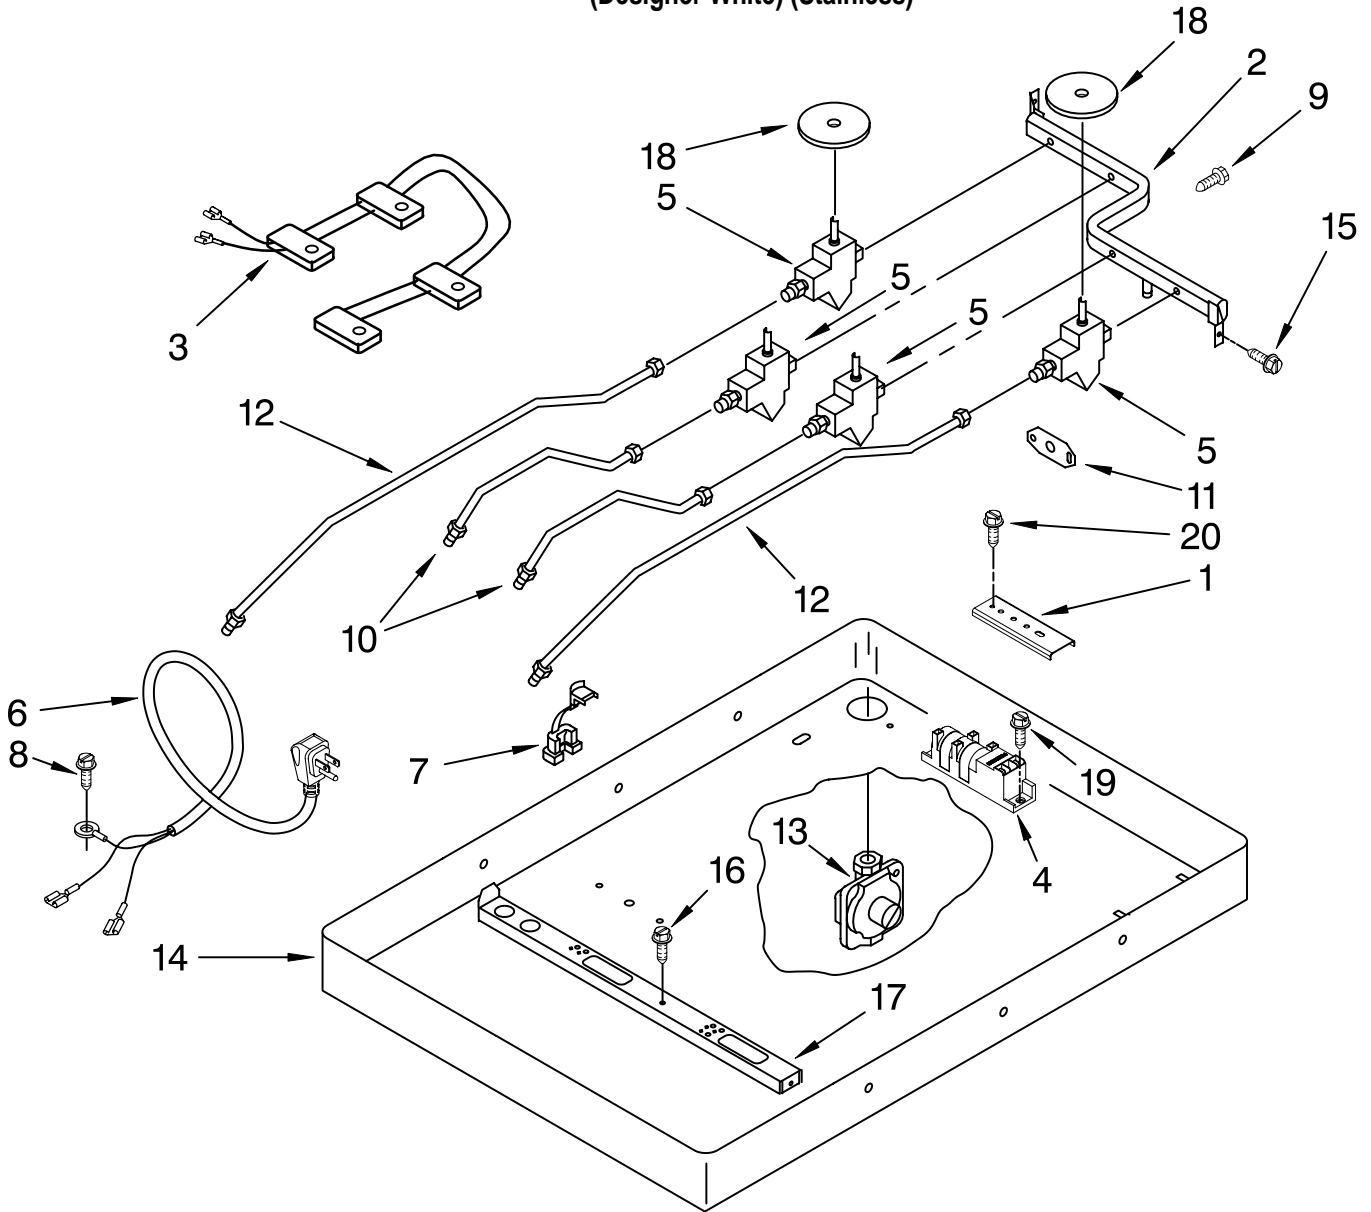

COOKTOP, BURNER AND GRATE PARTS

For Models: ICS300RQ02, ICS300RS02
(Designer White) (Stainless)

30" GAS COOKTOP

for
IKEA[®]
by
WHIRLPOOL CORPORATION

Illus. No.	Part No.	DESCRIPTION
1	3192098	Literature Parts
	W10131955	Wiring Diagram
		Installation Instructions
	W10086230	Owners Manual
		Safe Cooking Tips
	3191638	English
	9759133	French
	9759440	LP Conversion Instructions
2	9759873	Panel, Control
	9759872	White
		Stainless
3		Cooktop
	3191243	White
	3191288	Stainless
4		Cap, Burner
		6K (1)
	3191898	Black
	3191899	Gray
		9.5K (2)
	3191901	Black
	3191903	Gray
		12.5K (1)
	3191904	Black
	3191905	Gray
5		Grate (4)
	9761231	Black
	9761232	Gray
6		Knob, Control (4)
	9758788	Black
	9758787	White
7	9760045	Seal, Foam
8		Holder, Orifice
		(Includes 13 & 14)
	4456621	Auxi
	4456620	Semi Rapid
	4456619	Rapid
9		Head, Burner
	4455979	RF
	9760037	LR, RR
	4455981	LF
10	4449809	Screw
11	3368921	Screw

Following Parts Not Illustrated

Harness, Wire Ignitor
4456626 15"
4456627 28"

FOR ORDERING INFORMATION REFER TO PARTS PRICE LIST

BURNER BOX, GAS VALVES, AND SWITCHES

For Models: ICS300RQ02, ICS300RS02
(Designer White) (Stainless)

Illus. No.	Part No.	DESCRIPTION
1	4455917	Bracket, (2) Cooktop mounting
2	9759354	Pipe, Manifold
3	4456905	Harness & Switches
4	8522423	Spark Module
5	4456817	Large (3)
	4456816	Small (1)
6	9763116	Power Cord
7	FE02349	Bushing, Cord
8	3177991	Screw, Ground

Illus. No.	Part No.	DESCRIPTION
9	8523704	Bolt, Gas Valve
10	3191318	Tubing, Burner RR & RF
11	3192491	Bracket, Manifold
12	3191320	Tubing, Burner LR & LF
13	W10131956	Regulator, Pressure
14	4456780	Box, Burner
15	3196160	Screw
16	4449809	Screw
17	8286099	Rail, Burner (2)