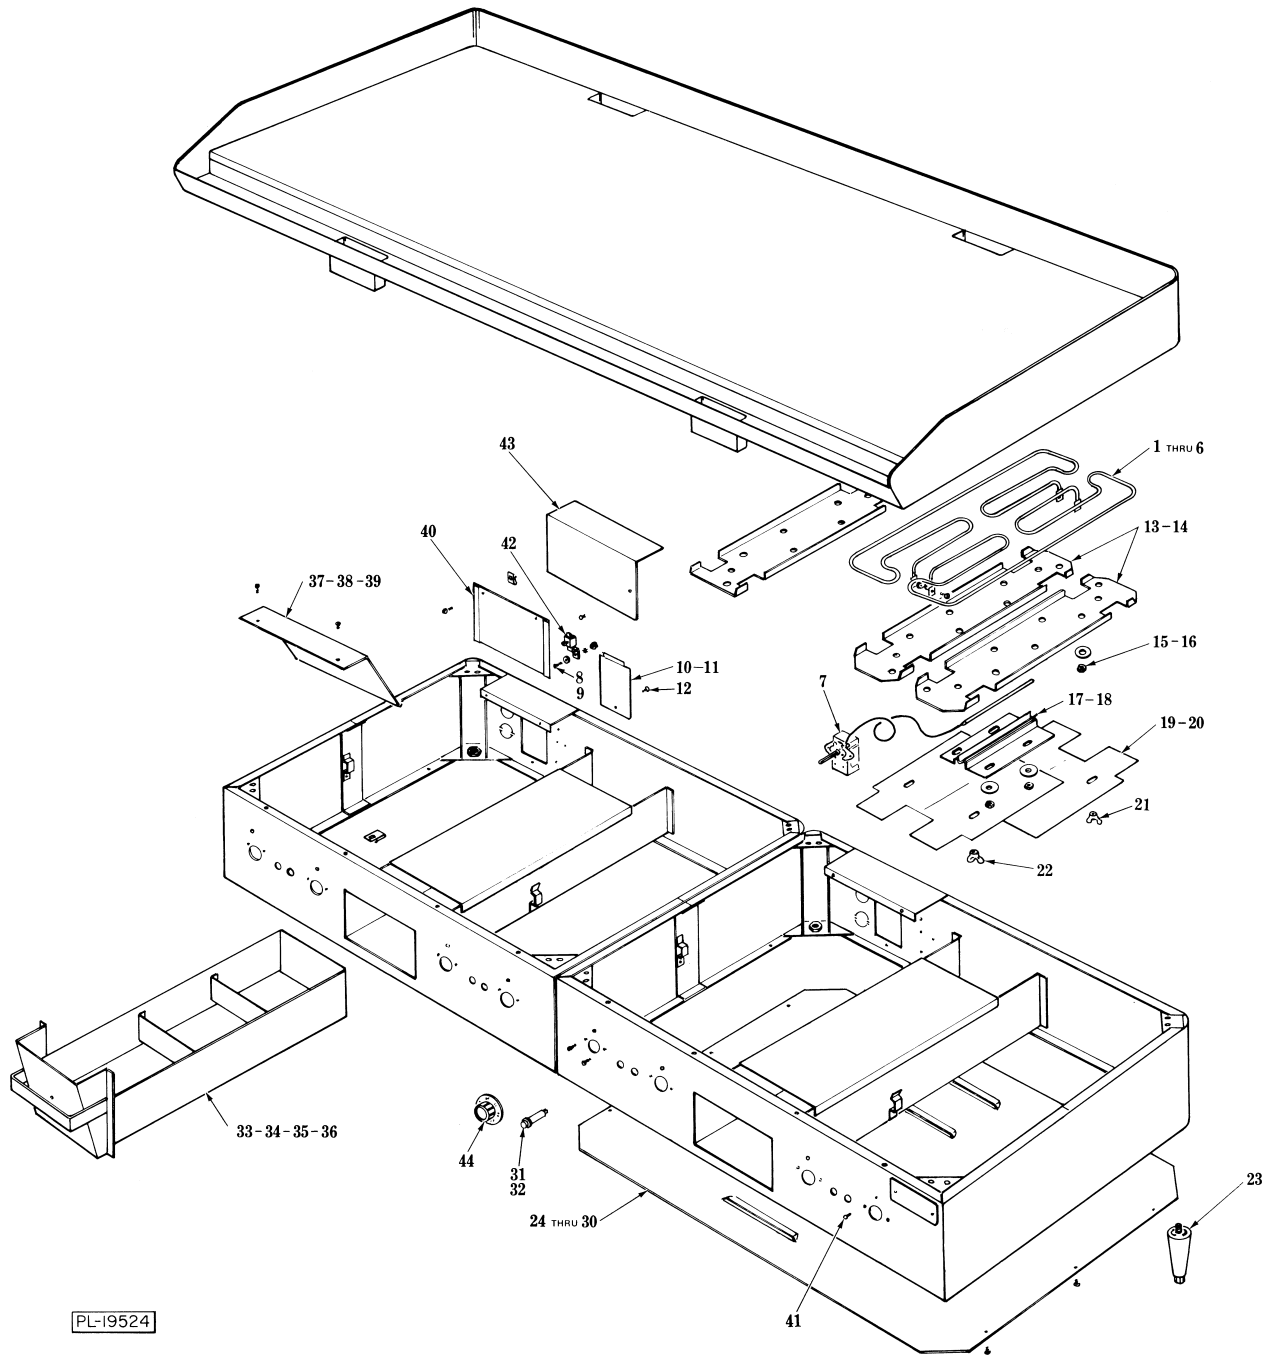

PL-19524

ROCKET GRIDDLE

ROCKET GRIDDLE

ILLUS. PL-19524	PART NO.	NAME OF PART ₁	AMT.
*1	351360-1	Heating Unit (208 V.) (CG41/56/58/59/68)	6
*2	351360-2	Heating Unit (230 V.) (CG41/56/58/59/68)	6
*3	351360-3	Heating Unit (480 V.) (CG41/56/58/59/68)	6
*4	351359-1	Heating Unit (208 V. 8.0 KW) (CG20/55/57/60/65)	3
*5	351359-2	Heating Unit (208 V. 6.0 KW or 230 V. 8.0 KW) (CG20/55/57/60/65)	3
*6	351359-3	Heating Unit (480 V.) (CG20/55/57/65)	3
7	344635-2	Thermostat - Control	2
8	SC-113-80	Cap Screw ¼-20 x ½ Hex Hd	1
9	WS-19-22	Washer (Terminal Lug Mtg.) (CG60/65/68)	1
10	340599-2	Cover (CG20/60)	1
11	344970-1	Cover - Access (CG41/55/56/57/58/59/65/68)	1
12	SD-34-49	Self-Tapping Screw 8-32 x ½ Slot Hex Washer Hd., Type T	1
13	342567-1	Pressure Plate (CG41/56/58/59/68)	6
14	342563-1	Pressure Plate (CG20/55/57/60/65)	2
15	NS-46-53	Mach. Nut ¼-20 Hex	24
16	NS-46-61	Mach. Nut ⅝-18 Hex	4
17	342573-1	Bulb Clamp - Thermostat (208/230 V.)	2
18	342573-2	Bulb Clamp - Thermostat (480 V.)	4
19	346251-1	Baffle - Heating Unit (CG41/56/58/59/68)	8
20	346340-1	Baffle (CG20/55/57/60/65)	2
21	350632-2	Wing Nut - Baffle	AR
22	350632-2	Wing Nut - Baffle	AR
23	342231-2	Leg	4
24	341520-9	Bottom (CG58/59/68)	1
25	341520-7	Bottom (CG55/65)	1
26	341520-8	Bottom (CG56)	1
27	341520-10	Bottom (CG57)	1
28	341520-12	Bottom (CG41)	1
29	340726-1	Bottom (CG20/60) (Approx. 22" x 23⅝")	1
30	340726-2	Bottom (CG20) (Approx. 19" x 23⅝")	1
31	342575-1	Indicating Light (208/240 V.)	2
32	342898-2	Indicating Light (480 V.)	4
33	343286-1	Grease Tray (CG55/65)	1
34	343286-3	Grease Tray (CG20/57/60)	1
35	343286-2	Grease Tray (CG56)	1
36	343286-4	Grease Tray (CG41/58/59/68)	1
37	344964-2	Baffle - Thermostat (CG55S001/56/58/59/65/68)	2
38	344964-1	Baffle - Thermostat (CG20/55S002/57/60)	2
39	344964-3	Baffle - Thermostat (CG41)	2
40	344969-1	Cover - Terminal Box (CG41/55/56/57/58/59/65/68)	1
41	350789-1	Indicating Button	2
42	344866-1	Terminal Lug	1
43	344965-1	Baffle - Terminal Box (CG41/55/56/57/58/59/65/68)	1
44	350545-30	Knob - Thermostat	2
	SC-114-27	Mach. Screw 8-32 x ½ Phil. Pan Hd. (Baffle Mtg.) (Not Shown)	8
	353127-1	Stud Extender (To Replace Broken Studs on Griddle Top) (Not Shown)	1