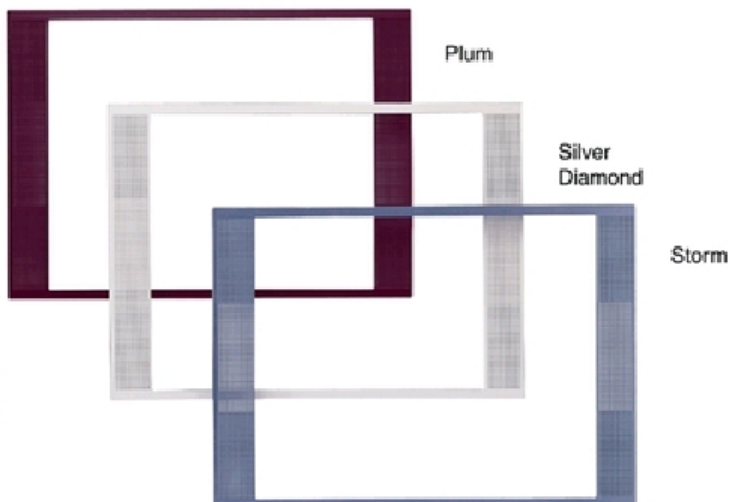

## F20TF30

20" (Diagonal) TruFlat™ Stereo Television with Optional Color-Change Clip'On Frames<sup>1A</sup>

### Features

TruFlat™ Picture Tube

Exclusive RCA VPORT™

YPrPb Component Inputs - For Direct Connection of Video Devices with YPrPb Outputs such as DVD Players, Satellite Receivers, or Digital Cable Boxes