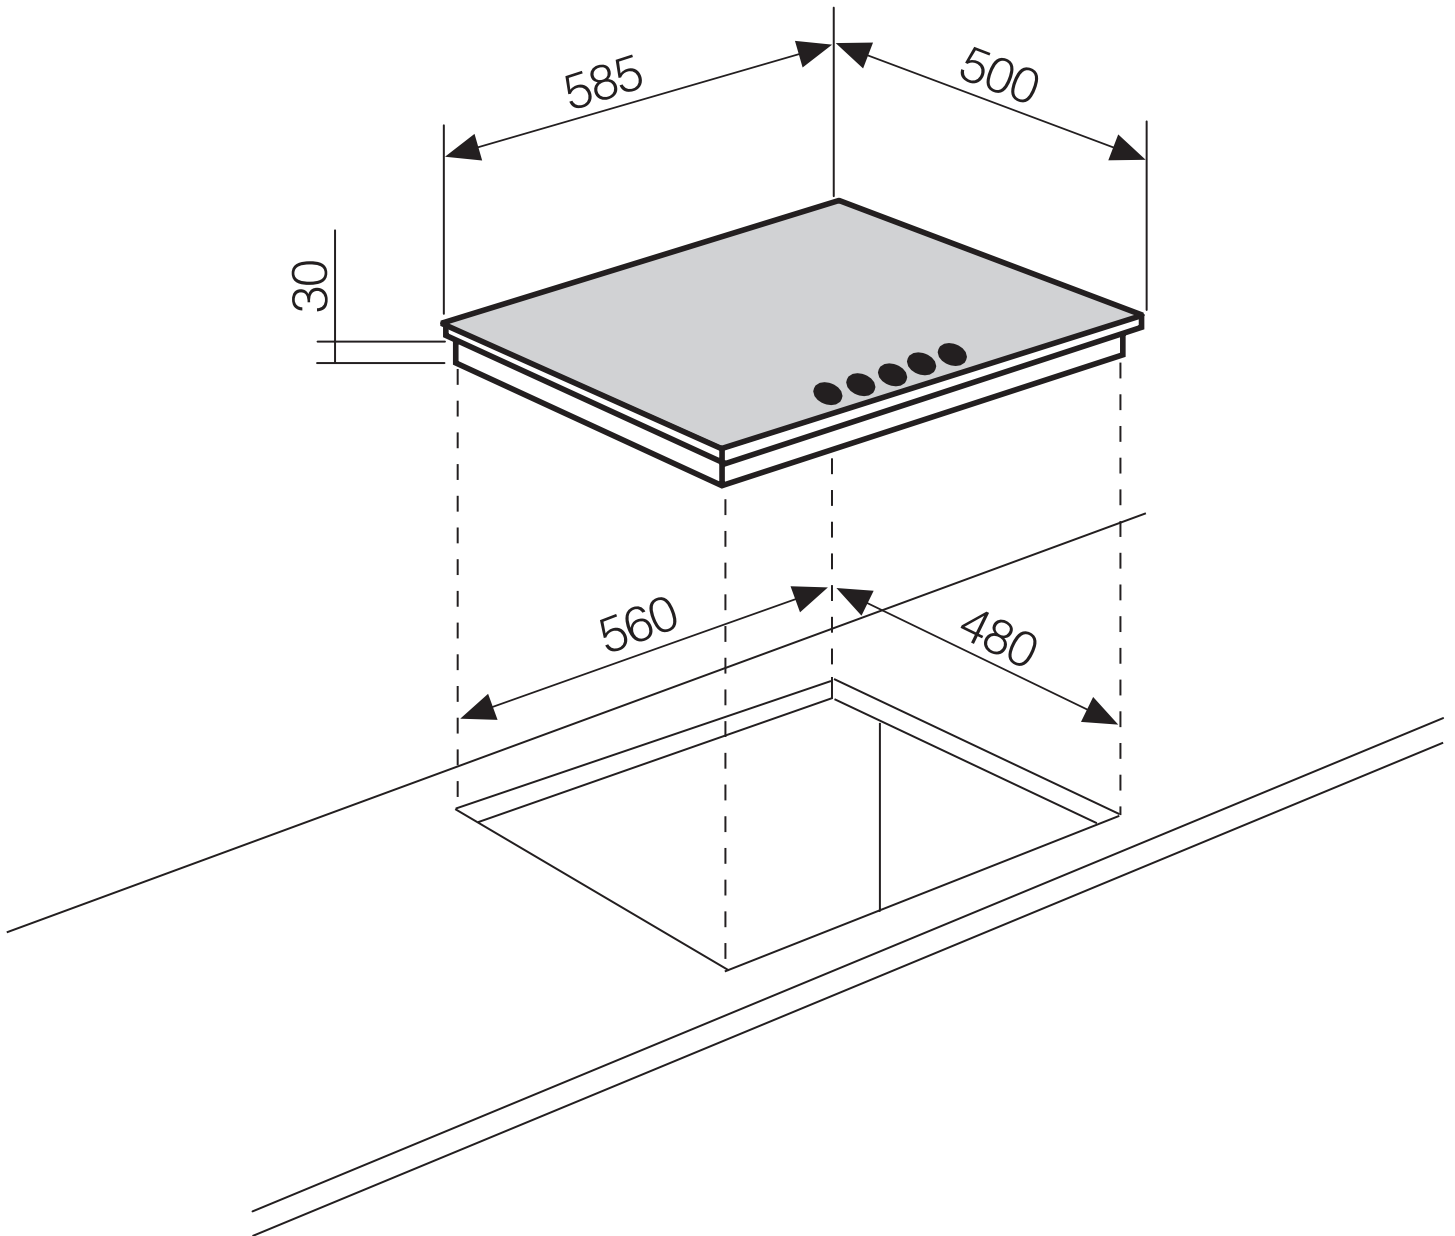

Installation Diagram

60cm C64GWI, FC64GWI - Gas Cooktop

GLEM GAS Australasia

Unit 26,10 Straits Avenue, South Granville, NSW 2142

PO BOX 63 Blaxcell PO, South Granville, NSW 2142

T: (02) 9721 2755 **F:** (02) 9721 2766 **E:** info@glemgas.com.au **W:** www.emiliaglem.com.au