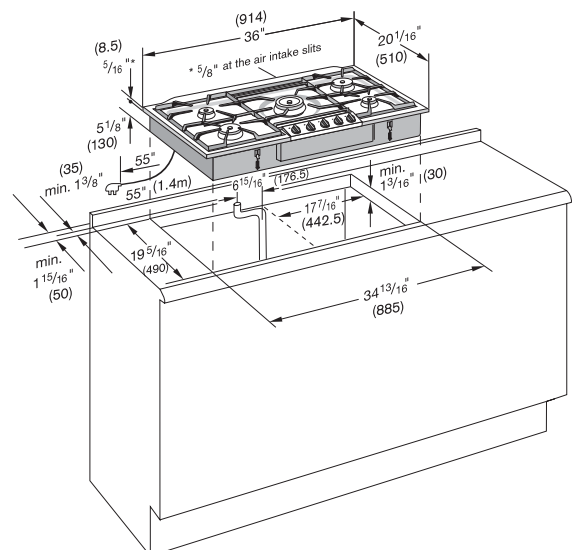

Brushed stainless steel cooktop with shot-blasted edge

Integrated control panel with cooking zone and power marking

Five brass gas burners:

- Two two-ring super-high output burners (150–4000 W) 500–13,600 BTU, suitable for pots up to max. ø 11"
- Two two-ring standard burners (150–2000 W) 500–6,800 BTU, suitable for pots up to max. ø 9 ¹/₂"
- One three-ring super-high output burner (300–5000 W) 1,000–17,000 BTU, suitable for pots up to max. ø 12 ⁵/₈"

Operation control indicator lights

Gas valve with fine control

Numbers indicated inside parenthesis () = mm

©2008 BSH Home Appliances Corporation. All rights reserved.

Warranty: "BSH reserves the absolute and unrestricted right to change product materials and specifications, at any time, without notice. Consult the product's installation instructions for final dimensional data and other details. Applicable product warranty can be found in accompanying product literature (or you may contact your account manager for further details)."