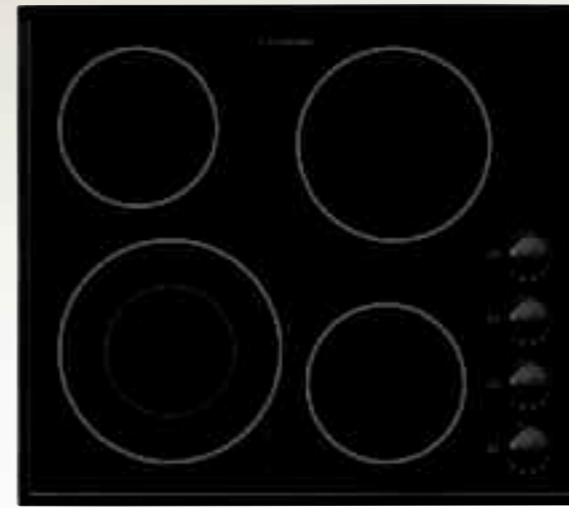

- Colour: Frameless, bevelled 2 sides (EHD60020P)

INSPIRE

EHS60210
60cm touch control ceramic hob

- Hob features:**
- 60cm ceramic - powerful and controllable
 - 4 rapid power zones - including 1 triple and 1 oval zone to suit all pan sizes
 - Front touch controls for each zone - for precise control and ease of use
 - Residual heat/hob on indicators - for each zone for peace of mind
 - Electronic timers per zone - for easy time management
 - Child lock - for added safety
 - Function lock
 - Auto cut off - will automatically switch off zones that are on for a long time
 - Auto select function - will bring your pan to the boil and then revert to the selected setting
 - Automatic heat up
 - Ceramic surface - easy to clean
 - Colour: Frameless, bevelled 2 sides (EHS60210P)

INSPIRE

EHS60021
60cm touch control ceramic hob

- Hob features:**
- 60cm ceramic - powerful and controllable
 - 4 rapid power zones
 - Front touch controls for each zone - for precise control and ease of use
 - Residual heat/hob on indicators - for each zone for peace of mind
 - Child lock - for added safety
 - Ceramic surface - easy to clean
 - Colour: Black frame (EHS60021K)

INTUITION

EHP60060
60cm ceramic hob with 4 rapid power zones

- Hob features:**
- 60cm ceramic - powerful and controllable
 - 4 rapid power zones - including 1 dual zone for different pan sizes
 - Side control knobs
 - Residual heat/hob on indicators - for each zone for peace of mind
 - Ceramic surface - easy to clean
 - Colour: Stainless Steel frame (EHP60060X), Black frame (EHP60060K)

INTUITION

EHP60040
60cm ceramic hob with rotary controls

- Hob features:**
- 60cm ceramic - powerful and controllable
 - 4 rapid power zones
 - Side control knobs
 - Residual heat/hob on indicators - for each zone for peace of mind
 - Ceramic surface - easy to clean
 - Colour: Black frame (EHP60040K)