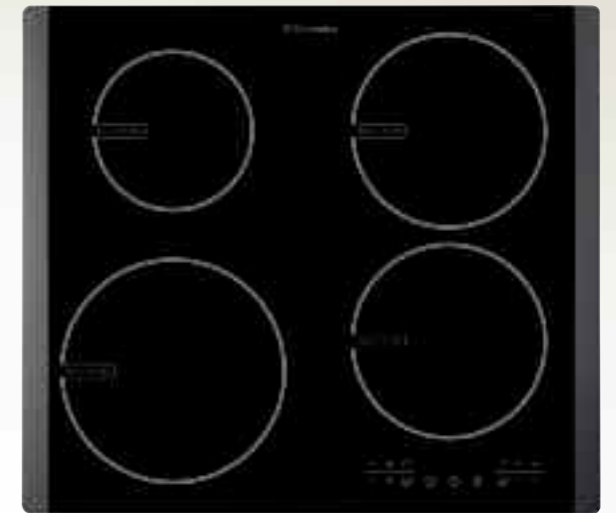

- Colour: Black (EHT6432K) / White (EHT6432W)

INSPIRE

**EHG641**

60cm gas hob with enamel pan supports

60cm gas hob

4 gas burners

Hob features:

- 60cm gas - easy to use
- 4 gas burners including powerful 3kW Rapid burner - for rapid response and control
- 2 enamel pan supports
- Gas safety thermocouples - gas is cut off at source if the flame fails
- Integral electronic ignition - gas ignites when control is depressed for added safety
- Flat design - easy to clean and maintain

- Colour: Stainless Steel (EHG641X) / Black (EHG641K) / White (EHG641W)

INSIGHT

**EHD72100**

72cm silver look induction hob with 4 zones

72cm induction

4 powerful
induction zonesFront touch
controls**Hob features:**

- Colour: Frameless/Silverlook (EHD72100X)

INSIGHT

**EHD60020**

60cm touch control induction hob with 4 zones

60cm induction

4 powerful
induction zonesFront touch
controls**Hob features:**

- 60cm induction - ultimate control
- 4 powerful induction zones with 2 booster zones - for rapid response and economy
- Front touch controls - for precise control and ease of use
- Residual heat/hob on indicators - for each zone for peace of mind
- Electronic timers per zone - for easy time management
- Child lock - for added safety
- Auto cut off - will automatically switch off zones that are left on for a long time
- Auto select function - will bring your pan to the boil and then revert to the selected setting
- Ceramic surface - easy to clean