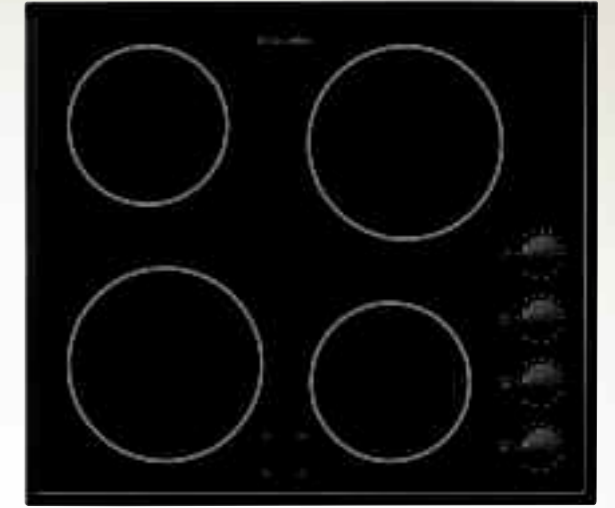

- Colour: Frameless, bevelled 2 sides (EHD60020P)

INSPIRE

EHS60210
60cm touch control ceramic hob

- Hob features:**
- 60cm ceramic - powerful and controllable
 - 4 rapid power zones - including 1 triple and 1 oval zone to suit all pan sizes
 - Front touch controls for each zone - for precise control and ease of use
 - Residual heat/hob on indicators - for each zone for peace of mind
 - Electronic timers per zone - for easy time management
 - Child lock - for added safety
 - Function lock
 - Auto cut off - will automatically switch off zones that are on for a long time
 - Auto select function - will bring your pan to the boil and then revert to the selected setting
 - Automatic heat up
 - Ceramic surface - easy to clean
 - Colour: Frameless, bevelled 2 sides (EHS60210P)

INSPIRE

EHS60021
60cm touch control ceramic hob

- Hob features:**
- 60cm ceramic - powerful and controllable
 - 4 rapid power zones
 - Front touch controls for each zone - for precise control and ease of use
 - Residual heat/hob on indicators - for each zone for peace of mind
 - Child lock - for added safety
 - Ceramic surface - easy to clean
 - Colour: Black frame (EHS60021K)

INTUITION

EHP60060
60cm ceramic hob with 4 rapid power zones

- Hob features:**
- 60cm ceramic - powerful and controllable
 - 4 rapid power zones - including 1 dual zone for different pan sizes
 - Side control knobs
 - Residual heat/hob on indicators - for each zone for peace of mind
 - Ceramic surface - easy to clean
 - Colour: Stainless Steel frame (EHP60060X), Black frame (EHP60060K)

INTUITION

EHP60040
60cm ceramic hob with rotary controls

- Hob features:**
- 60cm ceramic - powerful and controllable
 - 4 rapid power zones
 - Side control knobs
 - Residual heat/hob on indicators - for each zone for peace of mind
 - Ceramic surface - easy to clean
 - Colour: Black frame (EHP60040K)