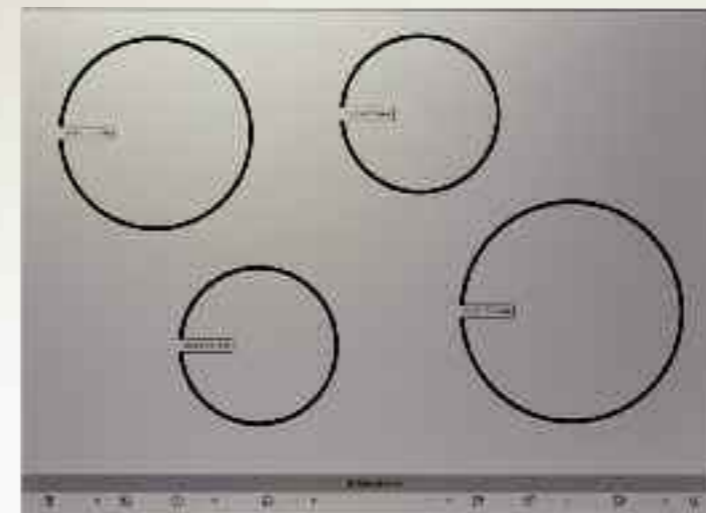

INSPIRE

**EHT6432**

60cm gas on glass hob

60cm gas hob

4 gas burners

Hob features:

- 60cm gas on glass - easy to use
- 4 gas burners including Rapid 2.9kW burner - for rapid response and control
- 4 robust cast iron pan supports
- Gas safety thermocouples - gas is cut off at source if the flame fails
- Integral electronic ignition - gas ignites when control is depressed for added safety

- Colour: Black (EHT6432K) / White (EHT6432W)

INSPIRE

**EHG641**

60cm gas hob with enamel pan supports

60cm gas hob

4 gas burners

Hob features:

- 60cm gas - easy to use
- 4 gas burners including powerful 3kW Rapid burner - for rapid response and control
- 2 enamel pan supports
- Gas safety thermocouples - gas is cut off at source if the flame fails
- Integral electronic ignition - gas ignites when control is depressed for added safety
- Flat design - easy to clean and maintain

- Colour: Stainless Steel (EHG641X) / Black (EHG641K) / White (EHG641W)

INSIGHT

**EHD72100**

72cm silver look induction hob with 4 zones

72cm induction

4 powerful
induction zonesFront touch
controls**Hob features:**