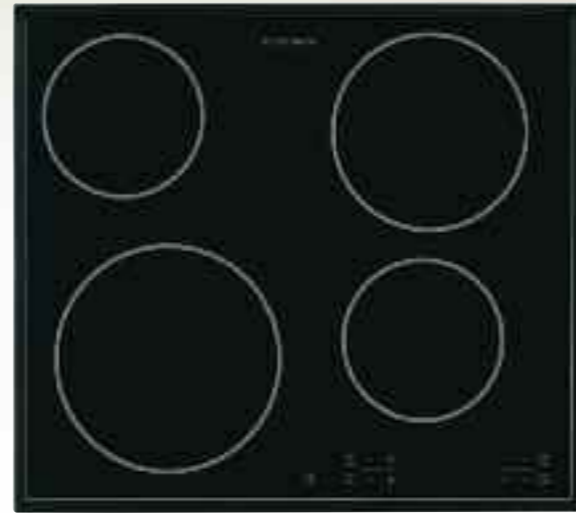

- Colour: Frameless/Silverlook (EHD72100X)

INSIGHT

**EHD60020**

60cm touch control induction hob with 4 zones

60cm induction

4 powerful
induction zonesFront touch
controls**Hob features:**

- 60cm induction - ultimate control
- 4 powerful induction zones with 2 booster zones - for rapid response and economy
- Front touch controls - for precise control and ease of use
- Residual heat/hob on indicators - for each zone for peace of mind
- Electronic timers per zone - for easy time management
- Child lock - for added safety
- Auto cut off - will automatically switch off zones that are left on for a long time
- Auto select function - will bring your pan to the boil and then revert to the selected setting
- Ceramic surface - easy to clean

- Colour: Frameless, bevelled 2 sides (EHD60020P)

INSPIRE

EHS60210
60cm touch control ceramic hob

- Hob features:**
- 60cm ceramic - powerful and controllable
 - 4 rapid power zones - including 1 triple and 1 oval zone to suit all pan sizes
 - Front touch controls for each zone - for precise control and ease of use
 - Residual heat/hob on indicators - for each zone for peace of mind
 - Electronic timers per zone - for easy time management
 - Child lock - for added safety
 - Function lock
 - Auto cut off - will automatically switch off zones that are on for a long time
 - Auto select function - will bring your pan to the boil and then revert to the selected setting
 - Automatic heat up
 - Ceramic surface - easy to clean
 - Colour: Frameless, bevelled 2 sides (EHS60210P)

INSPIRE

EHS60021
60cm touch control ceramic hob

- Hob features:**
- 60cm ceramic - powerful and controllable
 - 4 rapid power zones
 - Front touch controls for each zone - for precise control and ease of use
 - Residual heat/hob on indicators - for each zone for peace of mind
 - Child lock - for added safety
 - Ceramic surface - easy to clean
 - Colour: Black frame (EHS60021K)