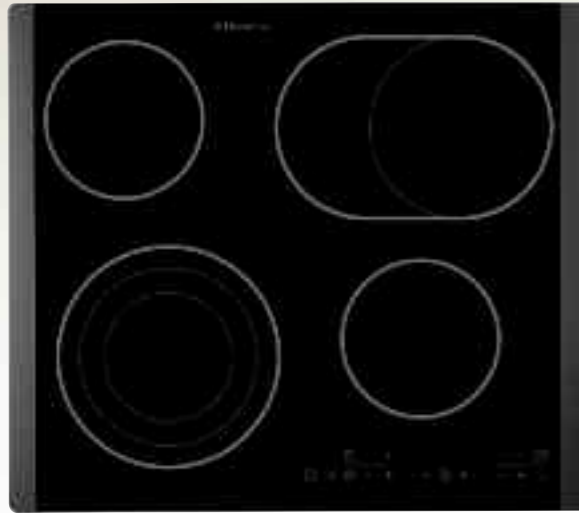

- Colour: Frameless/Silverlook (EHD72100X)

INSIGHT

**EHD60020**

60cm touch control induction hob with 4 zones

60cm induction

4 powerful
induction zonesFront touch
controls**Hob features:**

- 60cm induction - ultimate control
- 4 powerful induction zones with 2 booster zones - for rapid response and economy
- Front touch controls - for precise control and ease of use
- Residual heat/hob on indicators - for each zone for peace of mind
- Electronic timers per zone - for easy time management
- Child lock - for added safety
- Auto cut off - will automatically switch off zones that are left on for a long time
- Auto select function - will bring your pan to the boil and then revert to the selected setting
- Ceramic surface - easy to clean

- Colour: Frameless, bevelled 2 sides (EHD60020P)

INSPIRE

EHS60210
60cm touch control ceramic hob

- Hob features:**
- 60cm ceramic - powerful and controllable
 - 4 rapid power zones - including 1 triple and 1 oval zone to suit all pan sizes
 - Front touch controls for each zone - for precise control and ease of use
 - Residual heat/hob on indicators - for each zone for peace of mind
 - Electronic timers per zone - for easy time management
 - Child lock - for added safety
 - Function lock
 - Auto cut off - will automatically switch off zones that are on for a long time
 - Auto select function - will bring your pan to the boil and then revert to the selected setting
 - Automatic heat up
 - Ceramic surface - easy to clean
 - Colour: Frameless, bevelled 2 sides (EHS60210P)

INSPIRE

EHS60021
60cm touch control ceramic hob

- Hob features:**
- 60cm ceramic - powerful and controllable
 - 4 rapid power zones
 - Front touch controls for each zone - for precise control and ease of use
 - Residual heat/hob on indicators - for each zone for peace of mind
 - Child lock - for added safety
 - Ceramic surface - easy to clean
 - Colour: Black frame (EHS60021K)