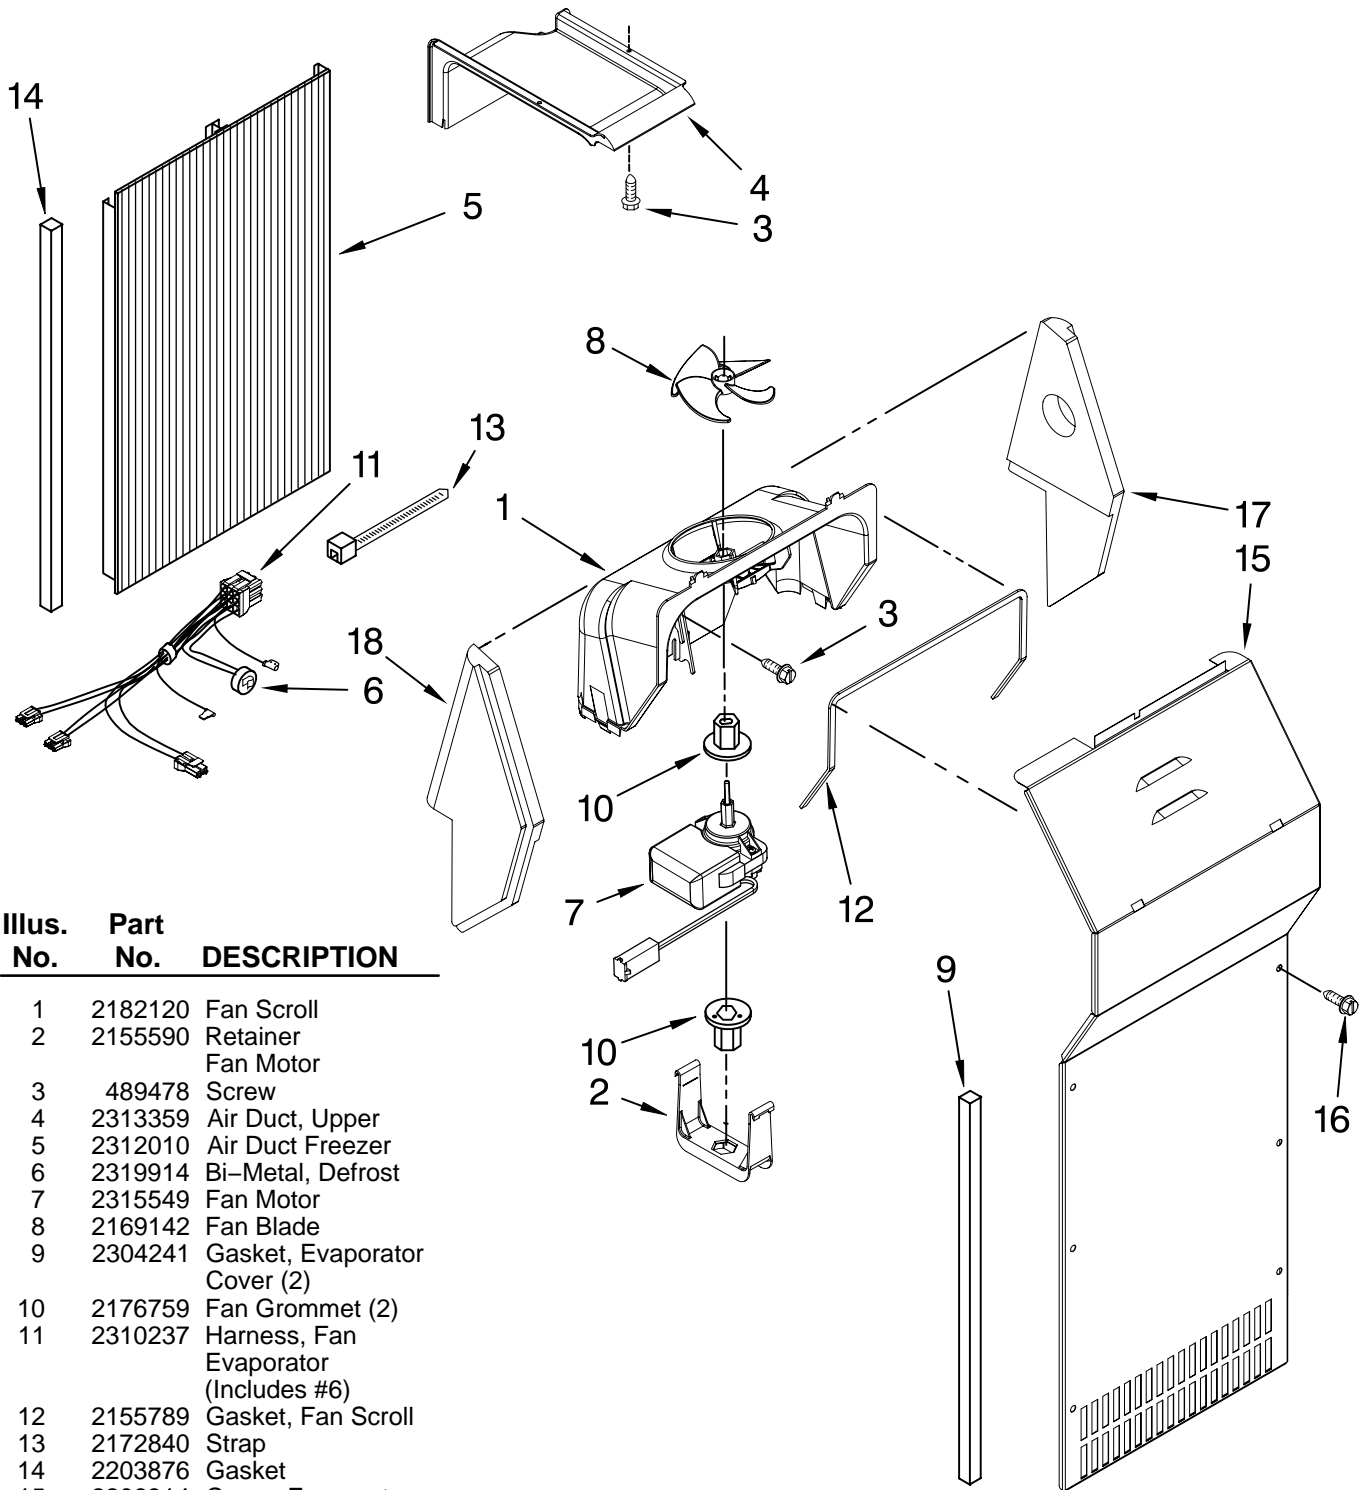

AIR FLOW PARTS

For Models: MSD2550VEW01, MSD2550VEB01, MSD2550VES01, MSD2550VEU01
(White) (Black) (Stainless Steel) (Stainless VCM)

Illus. No.	Part No.	DESCRIPTION
1	2182120	Fan Scroll
2	2155590	Retainer Fan Motor
3	489478	Screw
4	2313359	Air Duct, Upper
5	2312010	Air Duct Freezer
6	2319914	Bi-Metal, Defrost
7	2315549	Fan Motor
8	2169142	Fan Blade
9	2304241	Gasket, Evaporator Cover (2)
10	2176759	Fan Grommet (2)
11	2310237	Harness, Fan Evaporator (Includes #6)
12	2155789	Gasket, Fan Scroll
13	2172840	Strap
14	2203876	Gasket
15	2206314	Cover, Evaporator (Includes #9)
16	8281159	Screw (6)
17	2203595	Support, R.S.
18	2203596	Support, L.S.

FOR ORDERING INFORMATION REFER TO PARTS PRICE LIST