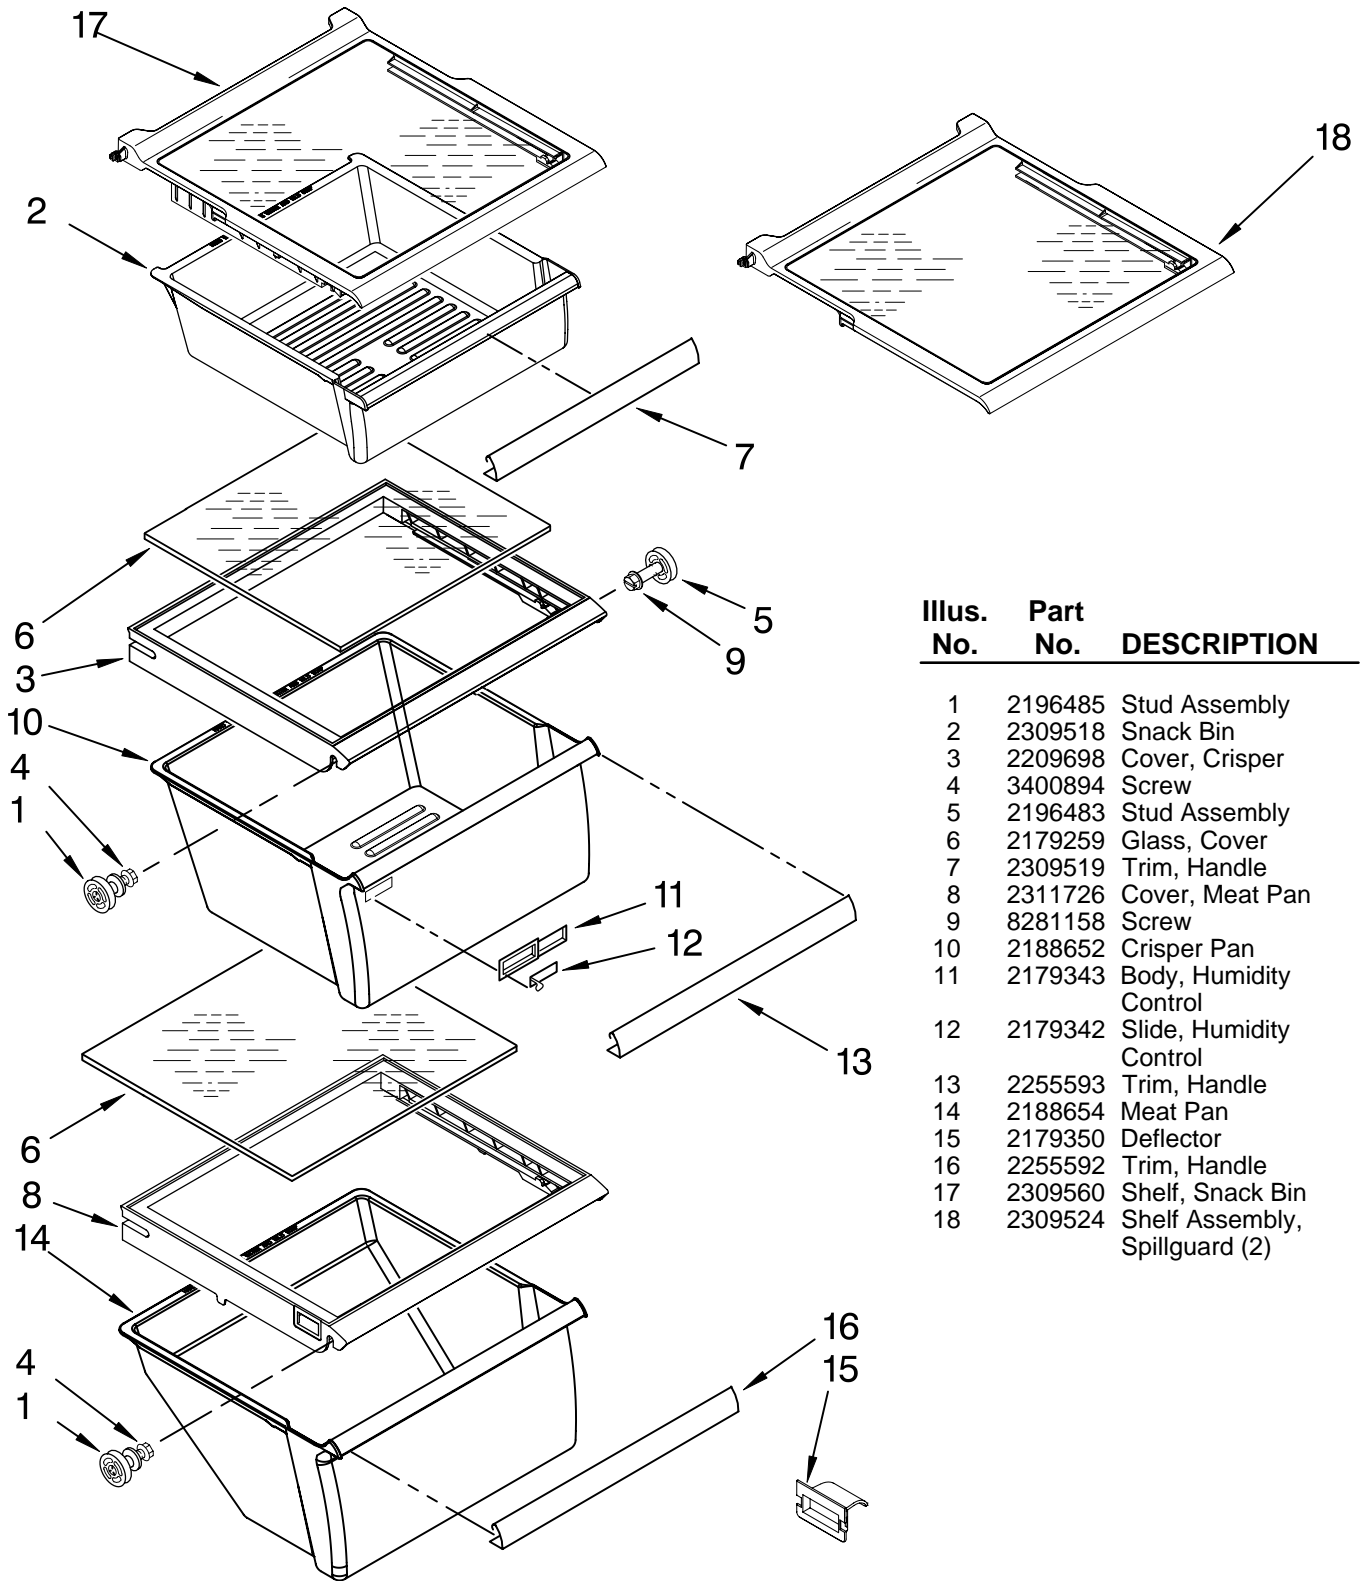

# REFRIGERATOR LINER PARTS

For Models: MSD2550VEW01, MSD2550VEB01, MSD2550VES01, MSD2550VEU01  
 (White) (Black) (Stainless Steel) (Stainless VCM)

Illus. No.	Part No.	DESCRIPTION
1		Liner (Not A Serviceable Part)
2	W10175967	Escutcheon, Meat Pan Control
3	2182757	Slide Meat Pan Control
4	2257741	Louver
5	W10166019	Light Lens
6	W10204356	Reservoir
7	488280	Screw
8	527949	Light Bulb
9	486298	Screw (2)
10	2256085	Bracket Retainer
11	489290	Screw
12	W10151375	Air Diffuser Assembly
13	2152019	Air Diffuser Cover
14	2150331	Cover, Wiring
15	2162085	Socket

# REFRIGERATOR SHELF PARTS

For Models: MSD2550VEW01, MSD2550VEB01, MSD2550VES01, MSD2550VEU01  
 (White) (Black) (Stainless Steel) (Stainless VCM)

Illus. No.	Part No.	DESCRIPTION
1	2196485	Stud Assembly
2	2309518	Snack Bin
3	2209698	Cover, Crisper
4	3400894	Screw
5	2196483	Stud Assembly
6	2179259	Glass, Cover
7	2309519	Trim, Handle
8	2311726	Cover, Meat Pan
9	8281158	Screw
10	2188652	Crisper Pan
11	2179343	Body, Humidity Control
12	2179342	Slide, Humidity Control
13	2255593	Trim, Handle
14	2188654	Meat Pan
15	2179350	Deflector
16	2255592	Trim, Handle
17	2309560	Shelf, Snack Bin
18	2309524	Shelf Assembly, Spillguard (2)