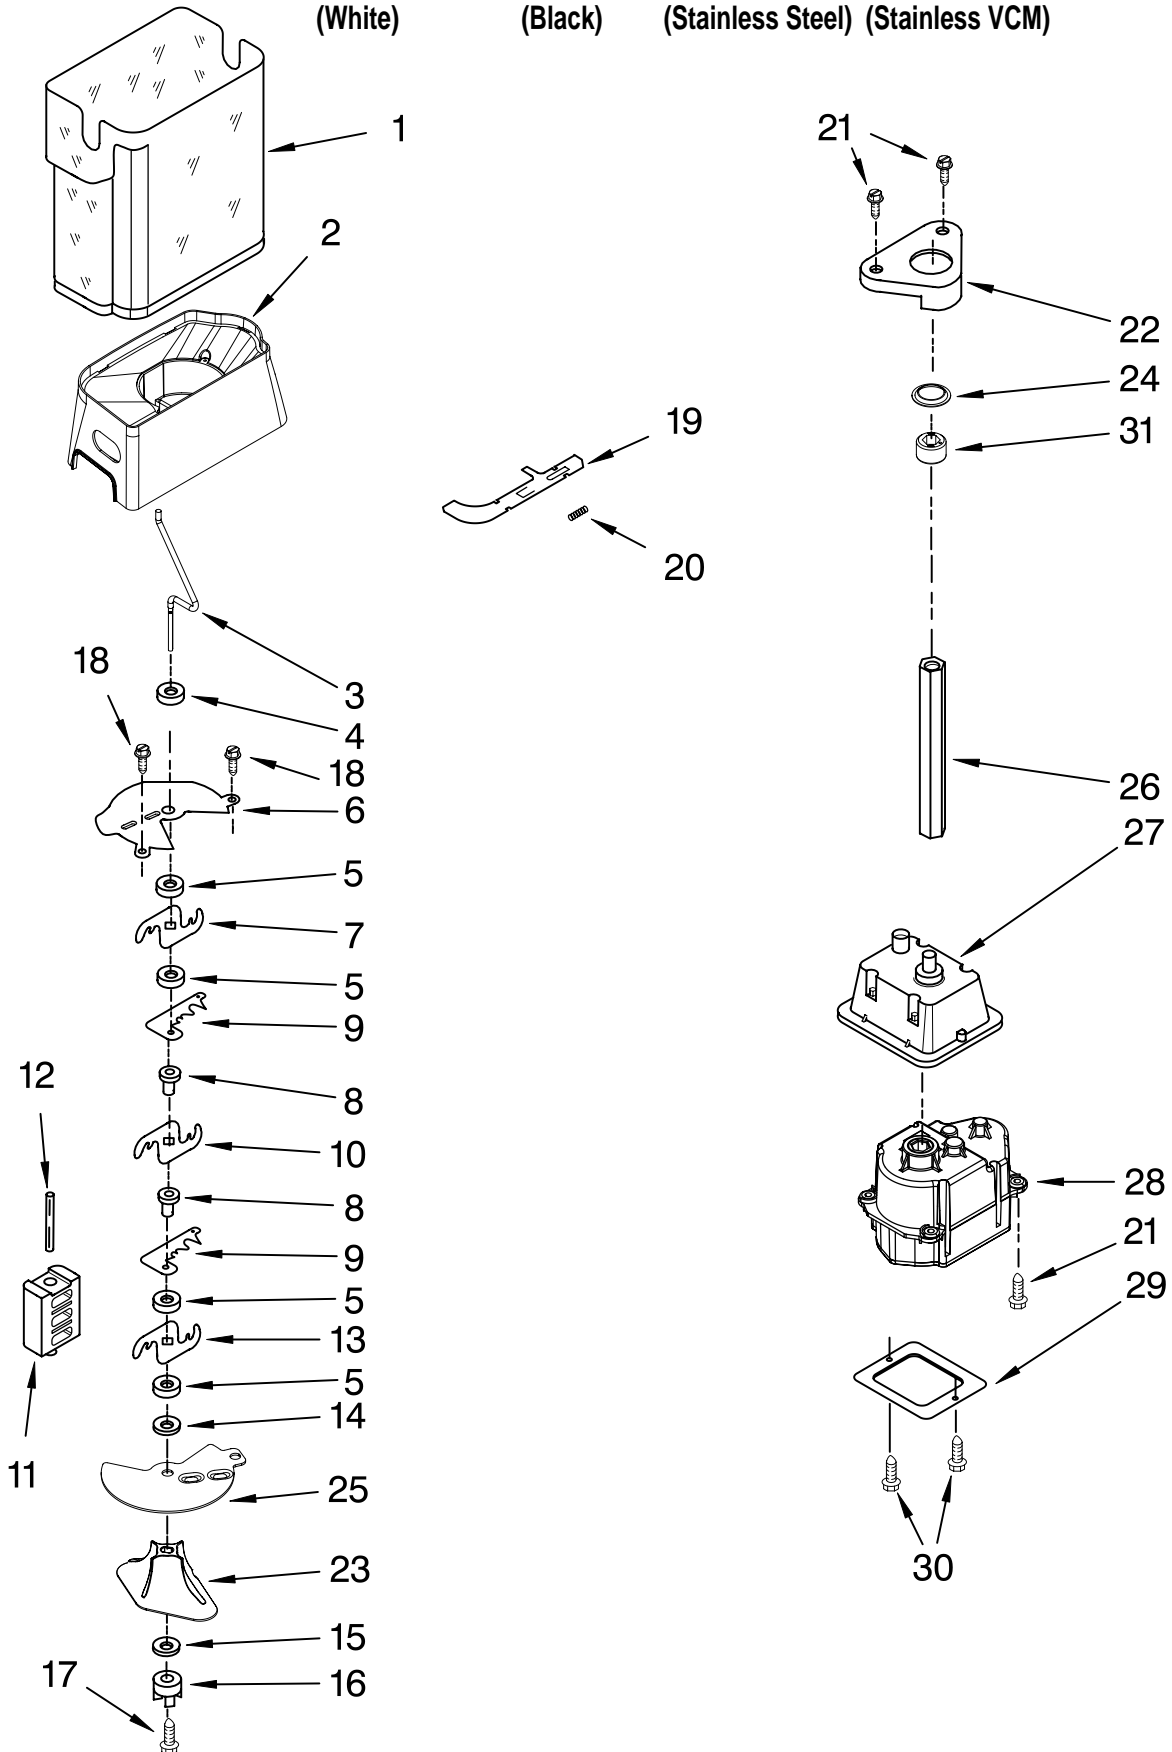

MOTOR AND ICE CONTAINER PARTS

For Models: MSD2550VEW01, MSD2550VEB01, MSD2550VES01, MSD2550VEU01
(White) (Black) (Stainless Steel) (Stainless VCM)

FOR ORDERING INFORMATION REFER TO PARTS PRICE LIST

MOTOR AND ICE CONTAINER PARTS

For Models: MSD2550VEW01, MSD2550VEB01, MSD2550VES01, MSD2550VEU01
(White) (Black) (Stainless Steel) (Stainless VCM)

Illus. No.	Part No.	DESCRIPTION
1	2198573	Ice Bin
2	W10170127	Crusher Bin
3	2317240	Auger
4	2258220	Washer
5	1119007	Spacer, Flat (4)
6	2317248	Cover, Crusher
7	2257024	Blade, Rotary
8	1119005	Spacer, Step (2)
9	2257020	Blade, Fixed
10	2257023	Blade, Rotary
11	2317239	Block, Blade
12	489229	Roll Pin
13	2257022	Blade, Rotary
14	489235	Washer, Plain
15	2198661	Washer, Coupling
16	2188918	Coupling
17	8281164	Screw
18	3400065	Screw
19	2317277	Latch, Bin
20	2198608	Spring, Latch
21	8281163	Screw
22	2188919	Holder
23	2317243	Wiper
24	2198628	Seal
25	2317250	Divider, Chamber
26	2188916	Drive Shaft
27	2256154	Enclosure, Motor
28	2315544	Dispenser, Motor
29	2212305	Cover
30	489478	Screw
31	2315559	Sleeve, Coupling
100	W10204467	Ice Container (Complete)

FOR ORDERING INFORMATION REFER TO PARTS PRICE LIST