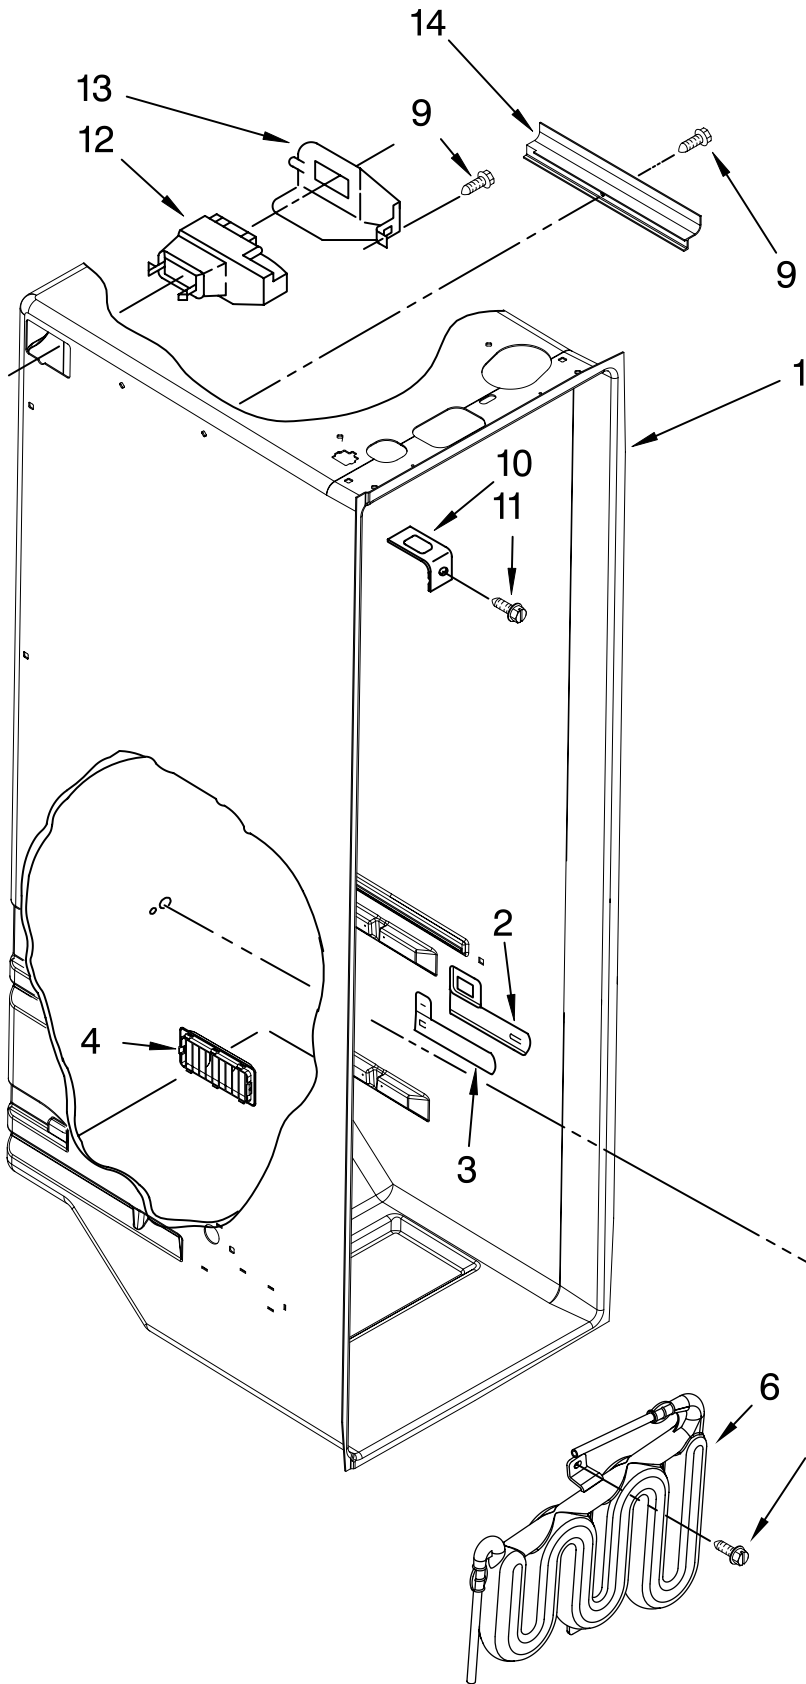

REFRIGERATOR LINER PARTS

For Models: MSD2550VEW01, MSD2550VEB01, MSD2550VES01, MSD2550VEU01
(White) (Black) (Stainless Steel) (Stainless VCM)

Illus. No.	Part No.	DESCRIPTION
1		Liner (Not A Serviceable Part)
2	W10175967	Escutcheon, Meat Pan Control
3	2182757	Slide Meat Pan Control
4	2257741	Louver
5	W10166019	Light Lens
6	W10204356	Reservoir
7	488280	Screw
8	527949	Light Bulb
9	486298	Screw (2)
10	2256085	Bracket Retainer
11	489290	Screw
12	W10151375	Air Diffuser Assembly
13	2152019	Air Diffuser Cover
14	2150331	Cover, Wiring
15	2162085	Socket

FOR ORDERING INFORMATION REFER TO PARTS PRICE LIST