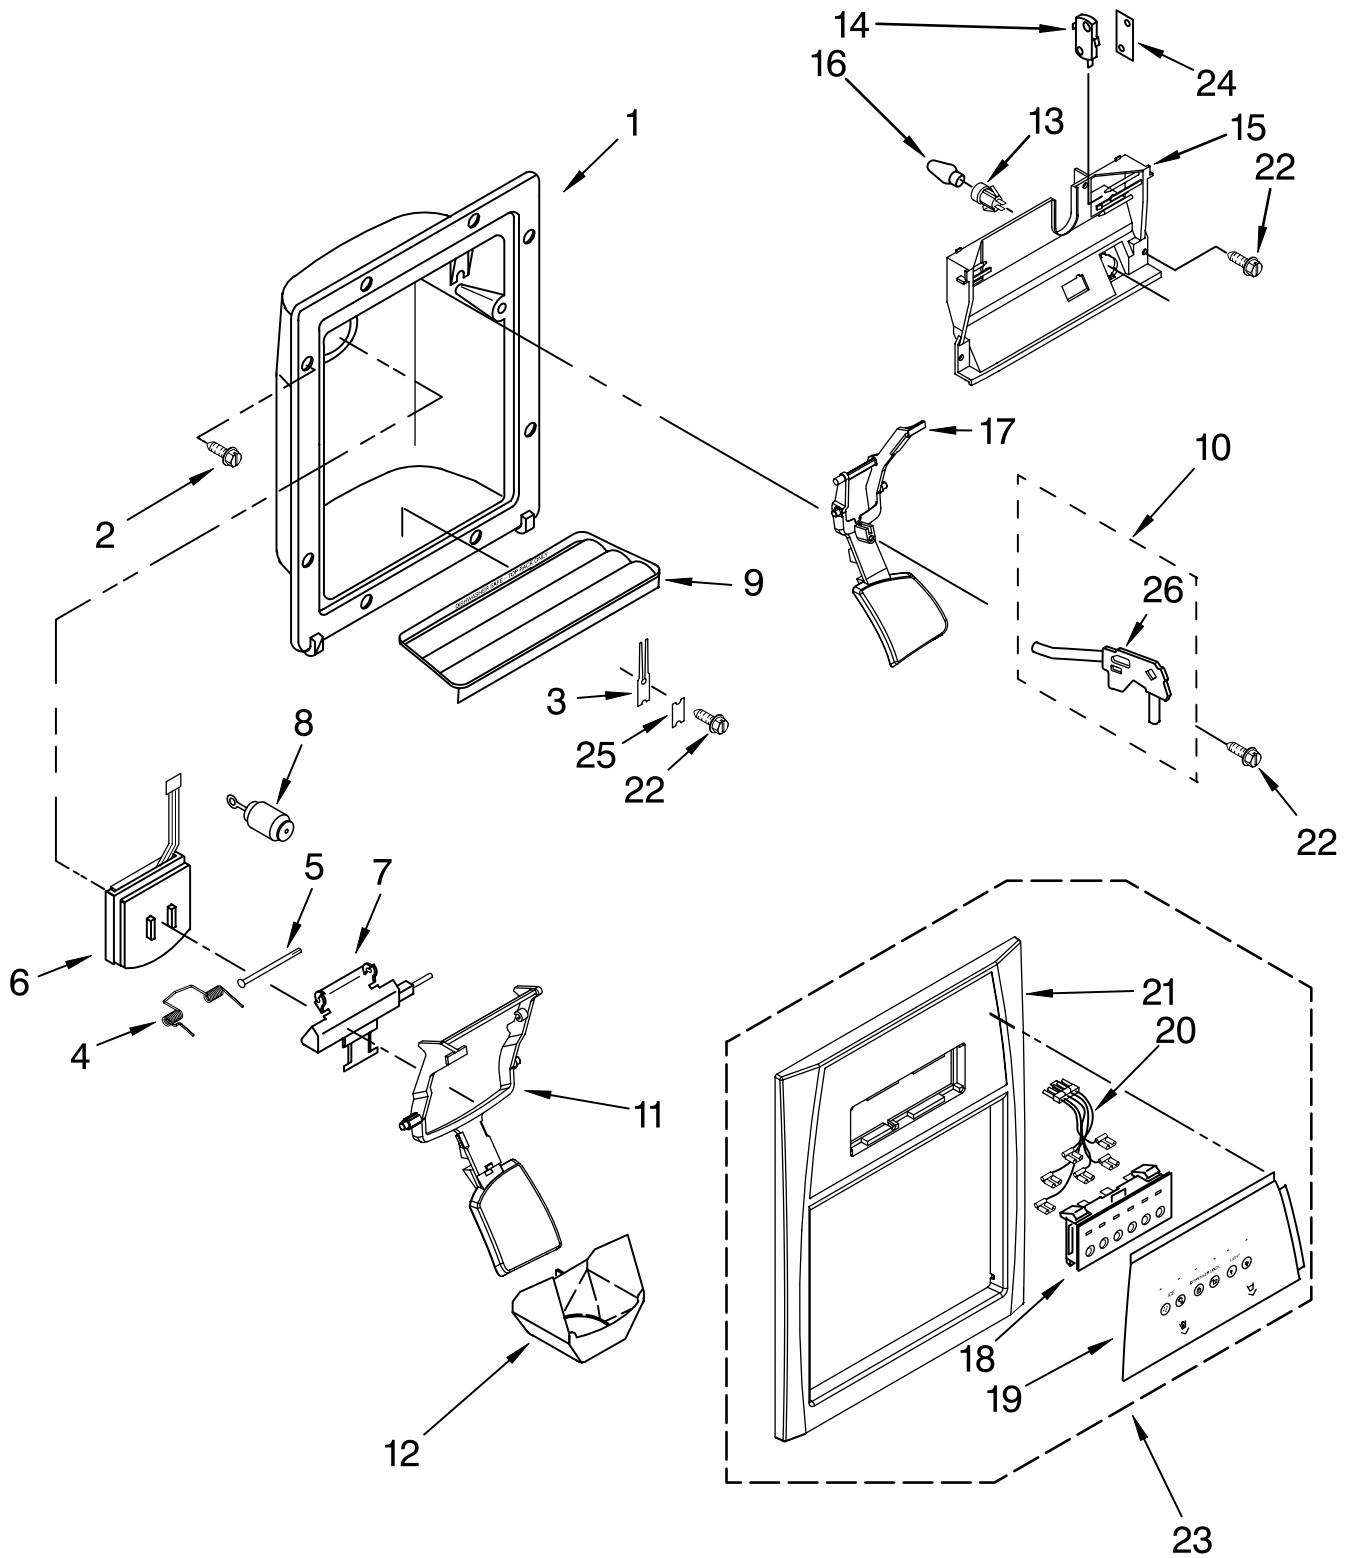

DISPENSER FRONT PARTS

For Models: MSD2550VEW01, MSD2550VEB01, MSD2550VES01, MSD2550VEU01
(White) (Black) (Stainless Steel) (Stainless VCM)

FOR ORDERING INFORMATION REFER TO PARTS PRICE LIST

DISPENSER FRONT PARTS

For Models: MSD2550VEW01, MSD2550VEB01, MSD2550VES01, MSD2550VEU01
(White) (Black) (Stainless Steel) (Stainless VCM)

Illus. No.	Part No.	DESCRIPTION
1		Housing, Dispenser (Not Serviced)
2	3196537	Screw
3	2194719	Retainer, Levers
4	2304772	Spring, Torsion
5	2196195	Pin
6	2180353	Door, Ice
7	2304355	Door Mechanism Assembly
8	2205686	Mechanism Delay
9		Grille, Overflow
	2206670W	White
	2206670B	Black
10	2304317	Water Fitting Assembly (Includes Water Tube)
11		Lever, Ice Dispenser
	2203562W	White
	2203562B	Black
12	2180224	GUIDE, ICE
13	2180200	Lamp Holder
14	2162361	Switch
15	2183771	Bracket, Control
16	3406124	Bulb, Light
17		Lever, Water Dispenser
	2203561W	White
	2203561B	Black
18	2198621	Switch Assembly
19		Overlay, Front Cover (Not Available Order #23)
20	2187406	Wire Assembly
21		Front Cover, Housing (Not Available, Order #23)
22	489000	Screw
23		Front Cover Assembly (Includes Items 18, 19, 20, & 21)
	W10175697	White
	W10175698	Black
24	625834	Spacer, Switch (2)
25	2195051	Strain Relief
26	2304673	Bracket, Dispenser

FOR ORDERING INFORMATION REFER TO PARTS PRICE LIST