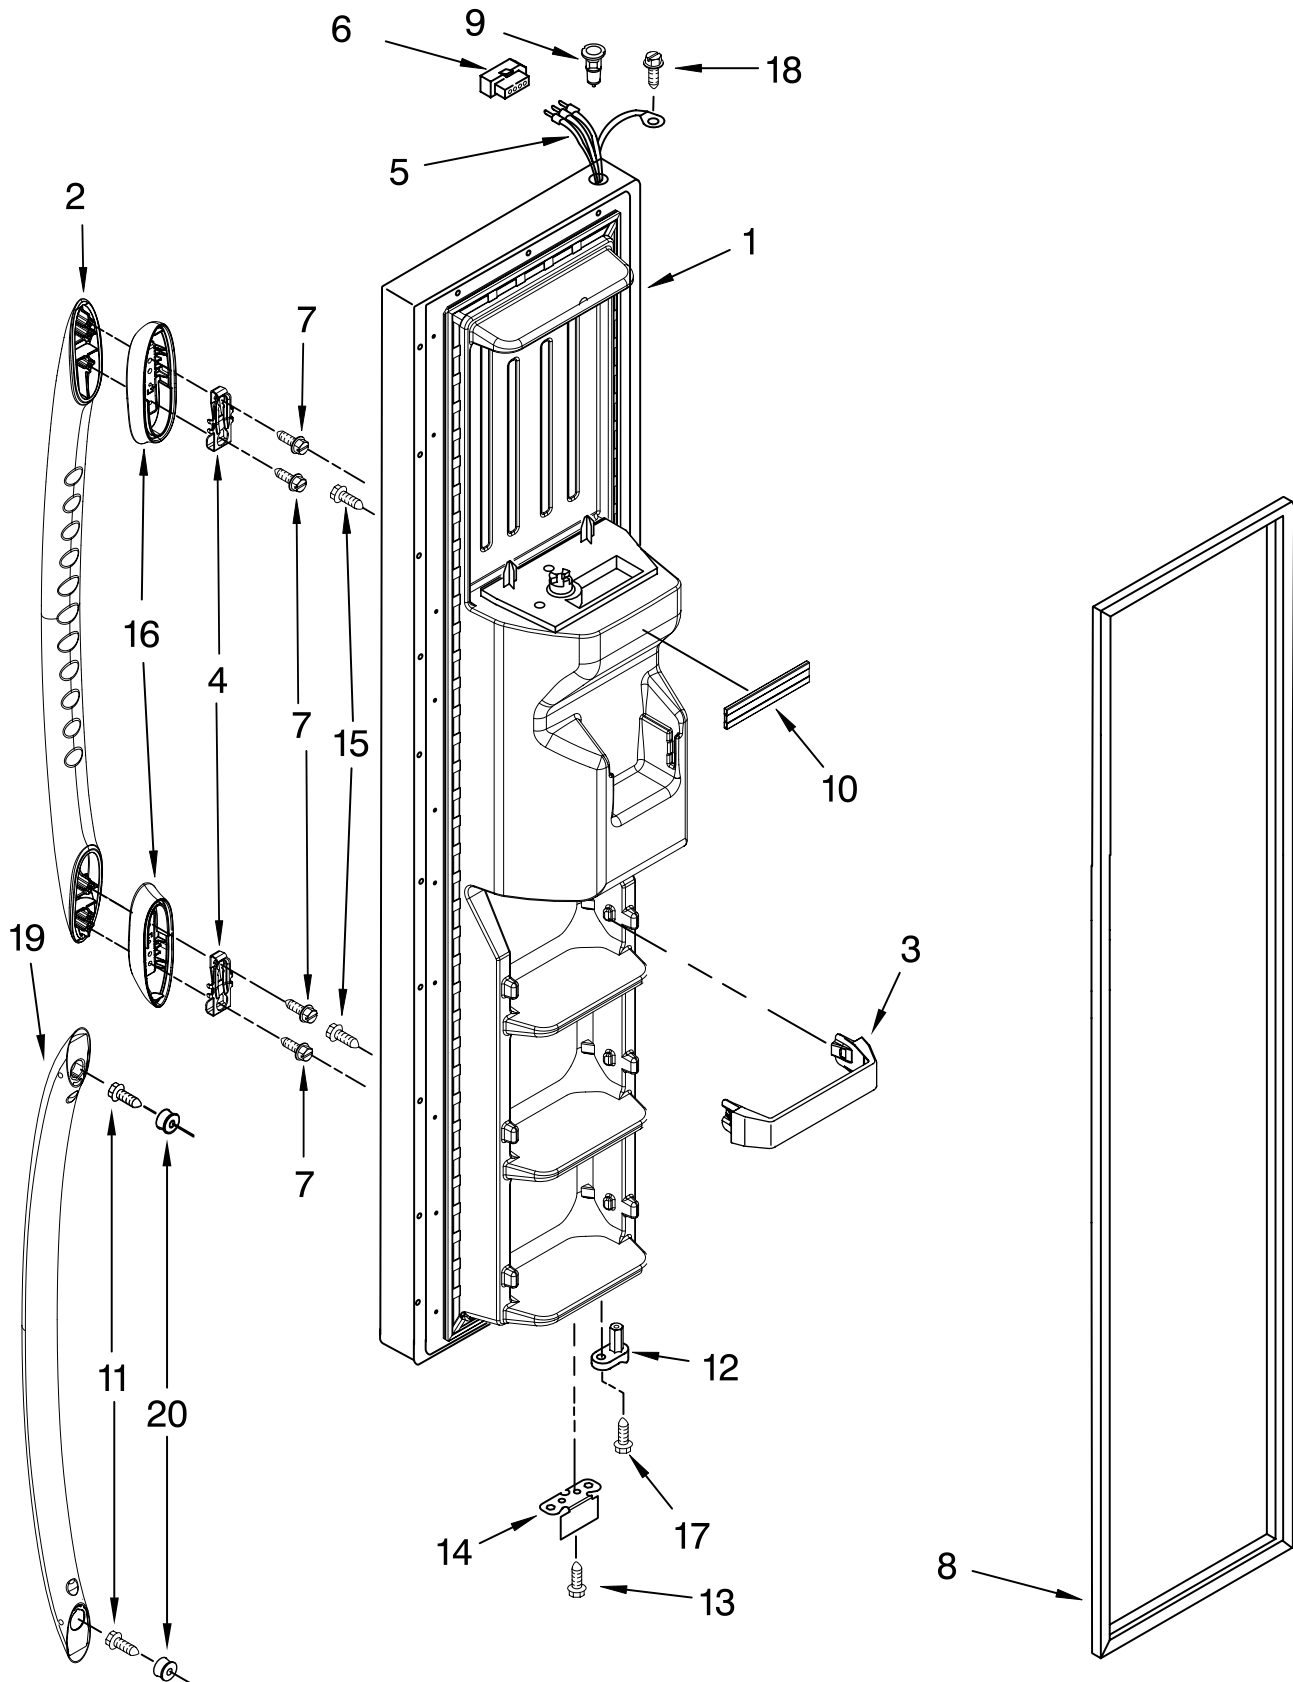

FREEZER DOOR PARTS

For Models: MSD2550VEW01, MSD2550VEB01, MSD2550VES01, MSD2550VEU01
(White) (Black) (Stainless Steel) (Stainless VCM)

FOR ORDERING INFORMATION REFER TO PARTS PRICE LIST

FREEZER DOOR PARTS

For Models: MSD2550VEW01, MSD2550VEB01, MSD2550VES01, MSD2550VEU01
(White) (Black) (Stainless Steel) (Stainless VCM)

Illus. No.	Part No.	DESCRIPTION
1		Freezer Door (Includes #8 And Dispenser Front Parts)
	W10171425	White
	W10171426	Black
	W10180653	Stainless Steel
	W10171430	Stainless VCM
2		Handle (Includes #15)
	12743701W	White
	12743701B	Black
3	2309718	Door Trim (3)
4	13067101	Clip
5	2198619	Dispenser Harness
6	2154473	Connector
7	12990203	Screw (4)
8		Door Gasket, Magnetic
	2309532	Mist Beige
	2309533	Black
9	2182181	Thimble-Top
10	2219982	Trim, Door Shelf
11	488208	Screw
12	2182179	Door Closer, Upper Cam
13	489420	Screw
14		Bracket, Door Stop
	2206629	Chrome
	2206629B	Black
15	2326016	Screw
16		Accent
	12834803W	White
	12834803B	Black
17	3400012	Screw
18	488500	Screw
19	67006391	Handle, Stainless
20	2326259	Stud, Handle