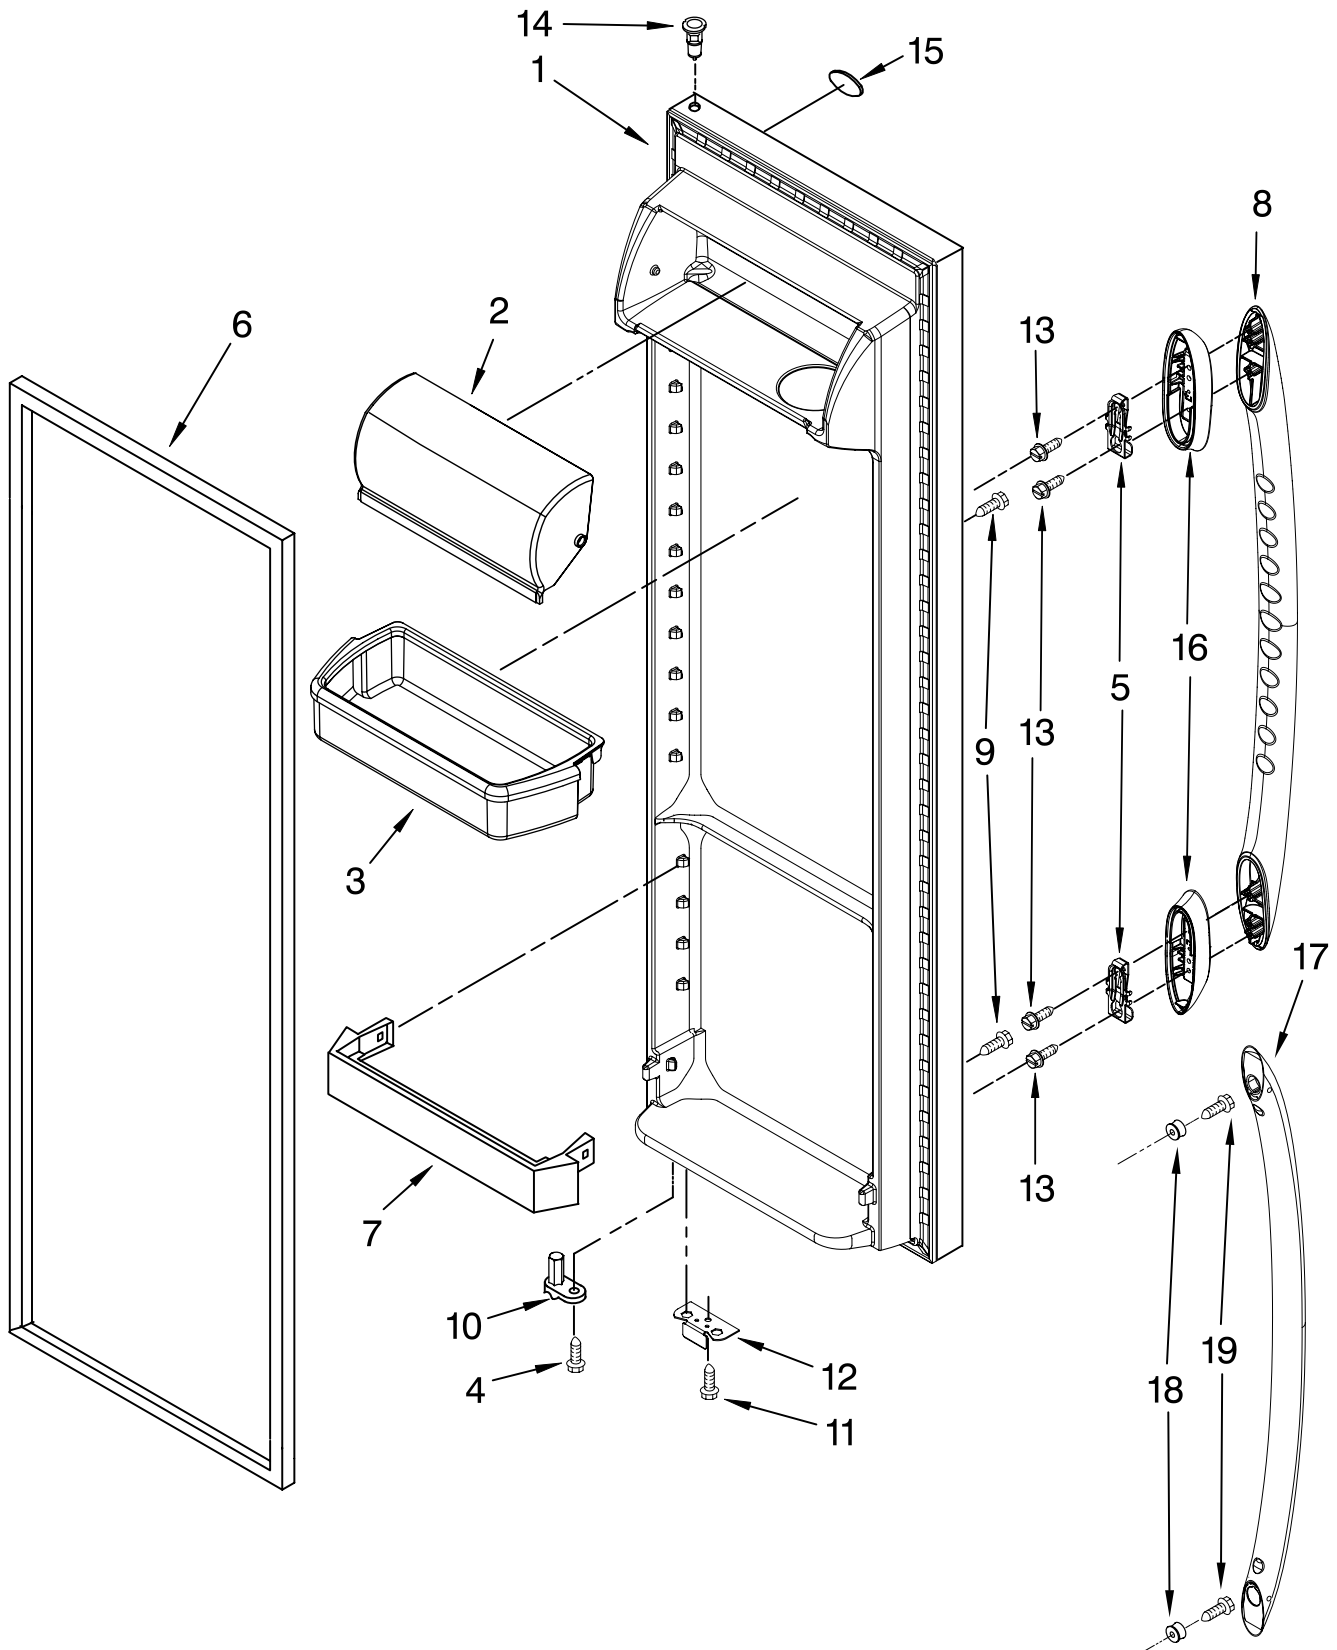

REFRIGERATOR DOOR PARTS

For Models: MSD2550VEW01, MSD2550VEB01, MSD2550VES01, MSD2550VEU01
(White) (Black) (Stainless Steel) (Stainless VCM)

FOR ORDERING INFORMATION REFER TO PARTS PRICE LIST

REFRIGERATOR DOOR PARTS

For Models: MSD2550VEW01, MSD2550VEB01, MSD2550VES01, MSD2550VEU01
(White) (Black) (Stainless Steel) (Stainless VCM)

Illus. No.	Part No.	DESCRIPTION
1		Refrigerator Door (Includes Item #6)
	W10153847	White
	W10159873	Black
	W10180652	Stainless Steel
	W10172722	Stainless VCM
2	2256101	Compartment Door
3	2203828	Shelf Bin (3)
4	3400012	Screw
5	13067101	Clip
6		Door Gasket, Magnetic
	2309528	Mist Beige
	2309529	Black
7	2156022	Shelf Bin
8		Handle, Extr
	12743701W	White
	12743701B	Black
9	12990203	Screw (4)
10	2182178	Door Closer, Upper Cam
11	489420	Screw
12		Bracket, Door Stop
	2206629	Chrome
	2206629B	Black
13	2326016	Screw
14	2308091	Thimble-Top
15	2324038	Nameplate
16		Accent
	12834803W	White
	12834803B	Black
17	67006391	Handle, Stainless
18	2326259	Stud, Handle
19	488208	Screw