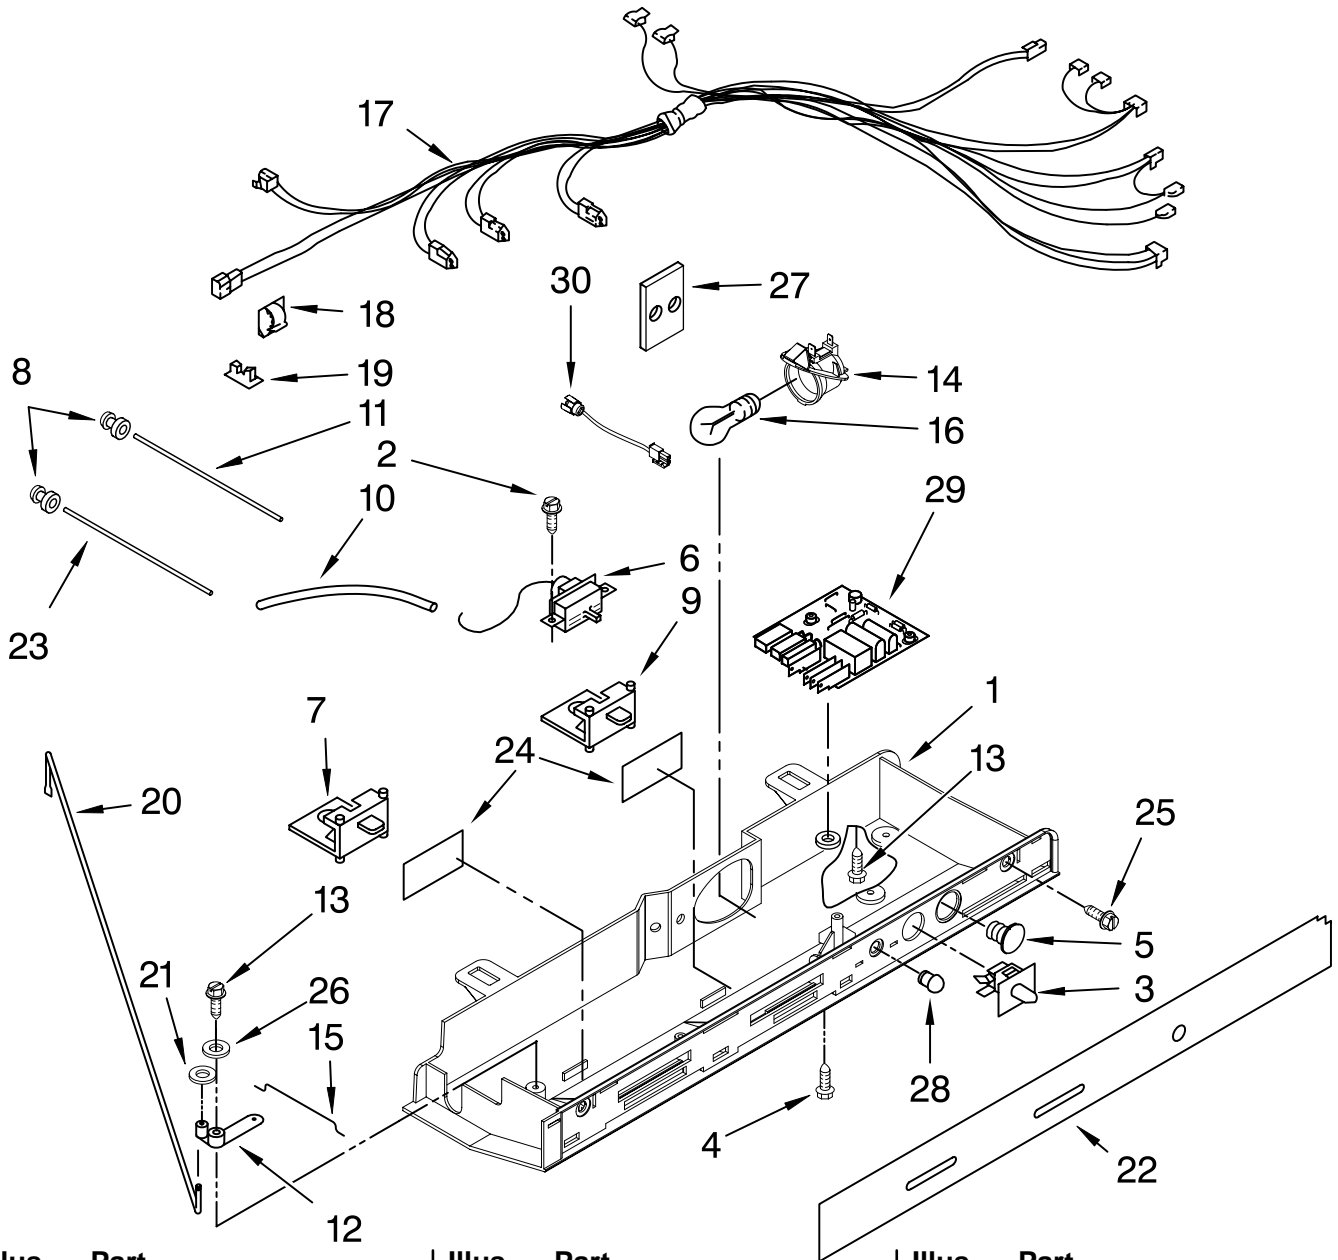

CONTROL PARTS

For Models: MSD2550VEW01, MSD2550VEB01, MSD2550VES01, MSD2550VEU01
(White) (Black) (Stainless Steel) (Stainless VCM)

Illus. No.	Part No.	DESCRIPTION
1	2311721	Control Box
2	489214	Screw (2)
3	2149705	Switch, Light
4	489398	Screw (2)
5	940014	Hole Plug
6	2315562	Thermostat
7	2181741	Slide, Air Control
8	2172906	Grommet, Light Bar (4)
9	2161466	Slide, Thermostat
10	2196001	Tube Barrier
11	2179920	Light Bar (RC)

Illus. No.	Part No.	DESCRIPTION
12	2161306	Pivot Arm
13	627068	Screw
14	2162085	Light Socket
15	2161307	Connecting Rod, Short
16	527949	Light Bulb
17	2311632	Control Box Harness
18	1115374	Clip, Wiring
19	1115375	Clip, Wiring
20	2161308	Connecting Rod
21	489391	Fastner, Push-On

Illus. No.	Part No.	DESCRIPTION
22	W10171457	Escutcheon, Control Box
23	2179921	Light Bar (FC)
24	2175513	Window
25	489084	Screw (2)
26	489203	Spring Washer
27	2172931	Heat Shield
28	2200096	Cover, Light Lens
29	W10135899	Control Board Assembly
30	2213462	Harness, Indicator Light

FOR ORDERING INFORMATION REFER TO PARTS PRICE LIST