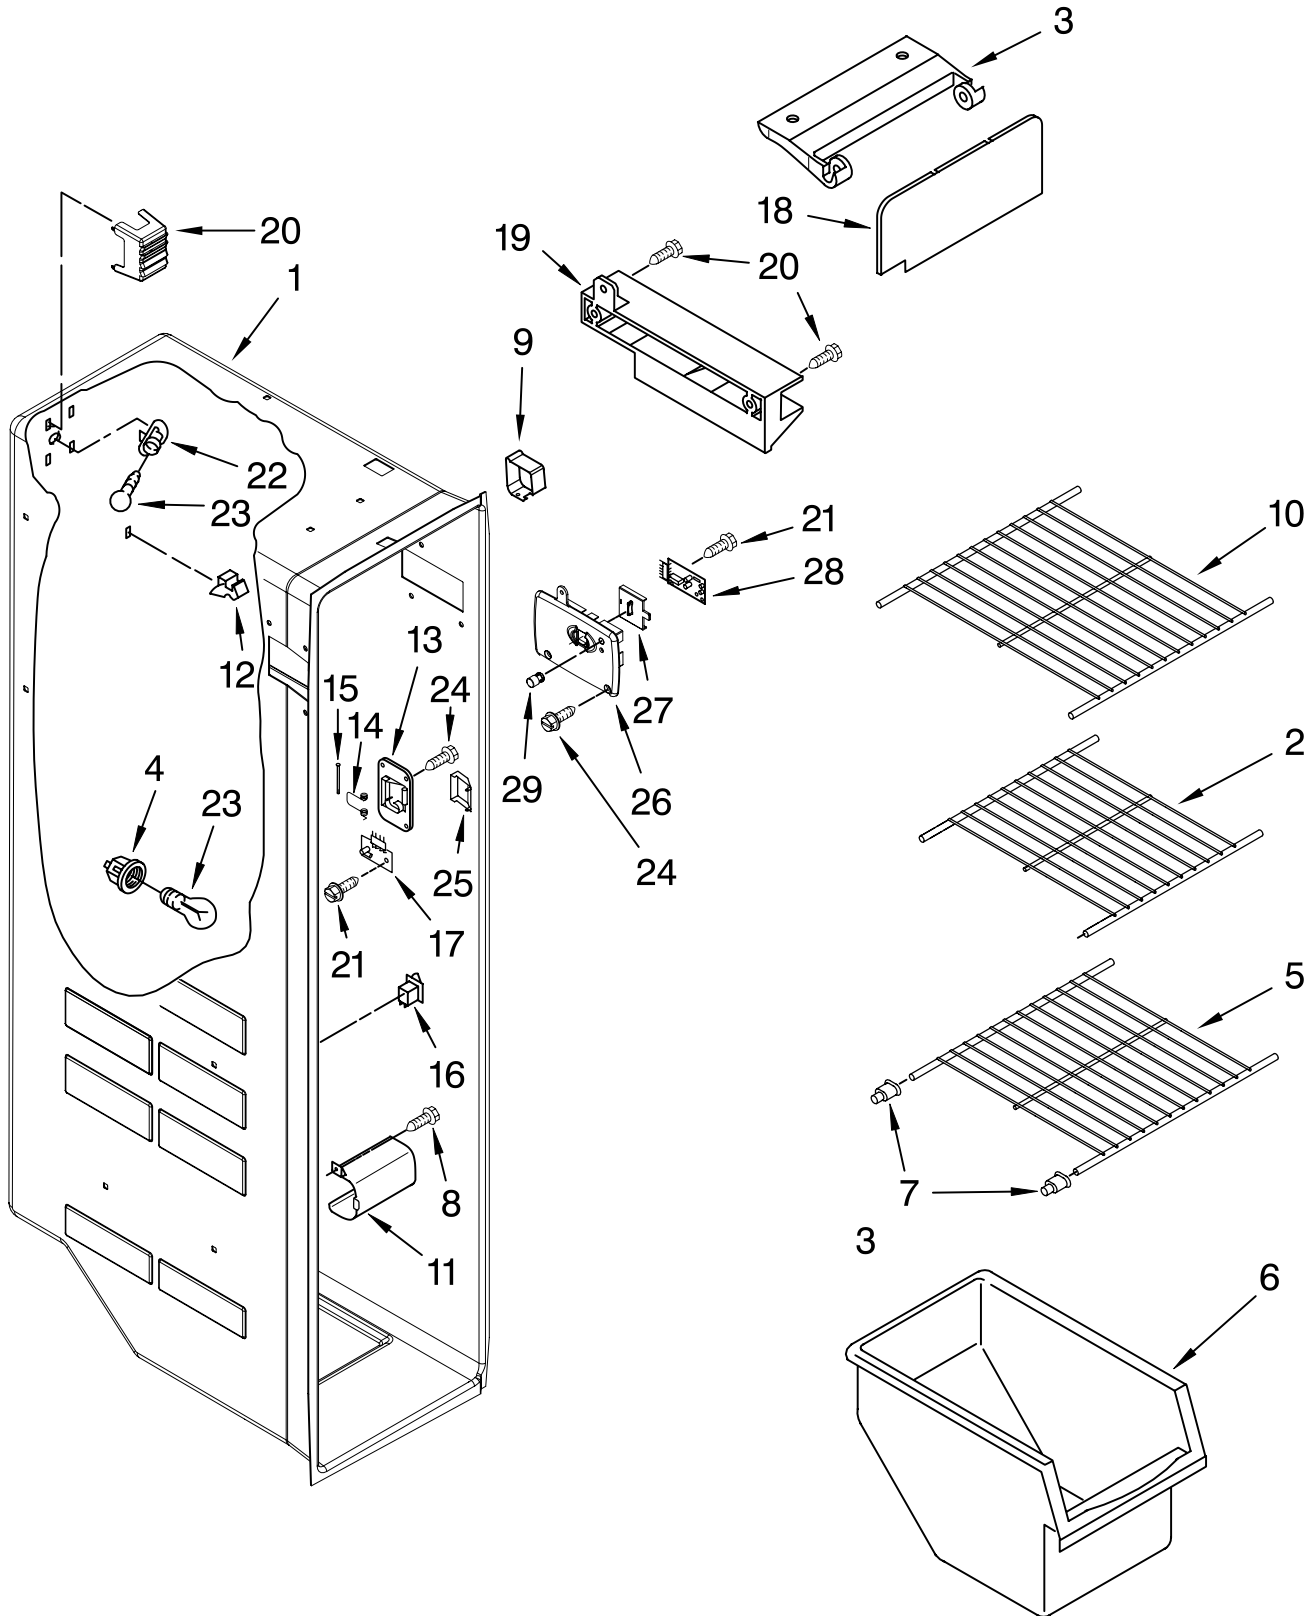

FREEZER LINER PARTS

For Models: MSD2550VEW01, MSD2550VEB01, MSD2550VES01, MSD2550VEU01
(White) (Black) (Stainless Steel) (Stainless VCM)

FOR ORDERING INFORMATION REFER TO PARTS PRICE LIST

FREEZER LINER PARTS

For Models: MSD2550VEW01, MSD2550VEB01, MSD2550VES01, MSD2550VEU01
(White) (Black) (Stainless Steel) (Stainless VCM)

Illus. No.	Part No.	DESCRIPTION
1		Liner (Not A Serviceable Part)
2	2312041	Shelf
3	2198641	Bracket, Ice Maker Cover
4	2155597	Socket, Light
5	2309597	Shelf
6	2309757	Freezer Bin
7	W10130299	Cup, Shelf
8	3400893	Screw
9	2303234	Shield, Wiring
10	2309596	Shelf
11	2212340	Light Lens
12	842534	Clip, Air Duct (2)
13	2198587	Cover, Emitter
14	2198635	Spring
15	2198634	Pin
16	1115373	Switch, Rocker Arm
17	2220398	P.C. Board Emitter
18	2255720	Cover, Ice Maker
19	2212321	Slide, Ice Maker Mounting
20	2198589	Light Shield
21	489214	Screw
22	2162085	Light Socket
23	527949	Light Bulb
24	8281185	Screw
25	2198633	Flipper
26	W10173569	Cover, Receiver
27	2315398	Slide, Ice Maker Shut Off
28	W10193666	P.C. Board, Receiver
29	2198643	Lens