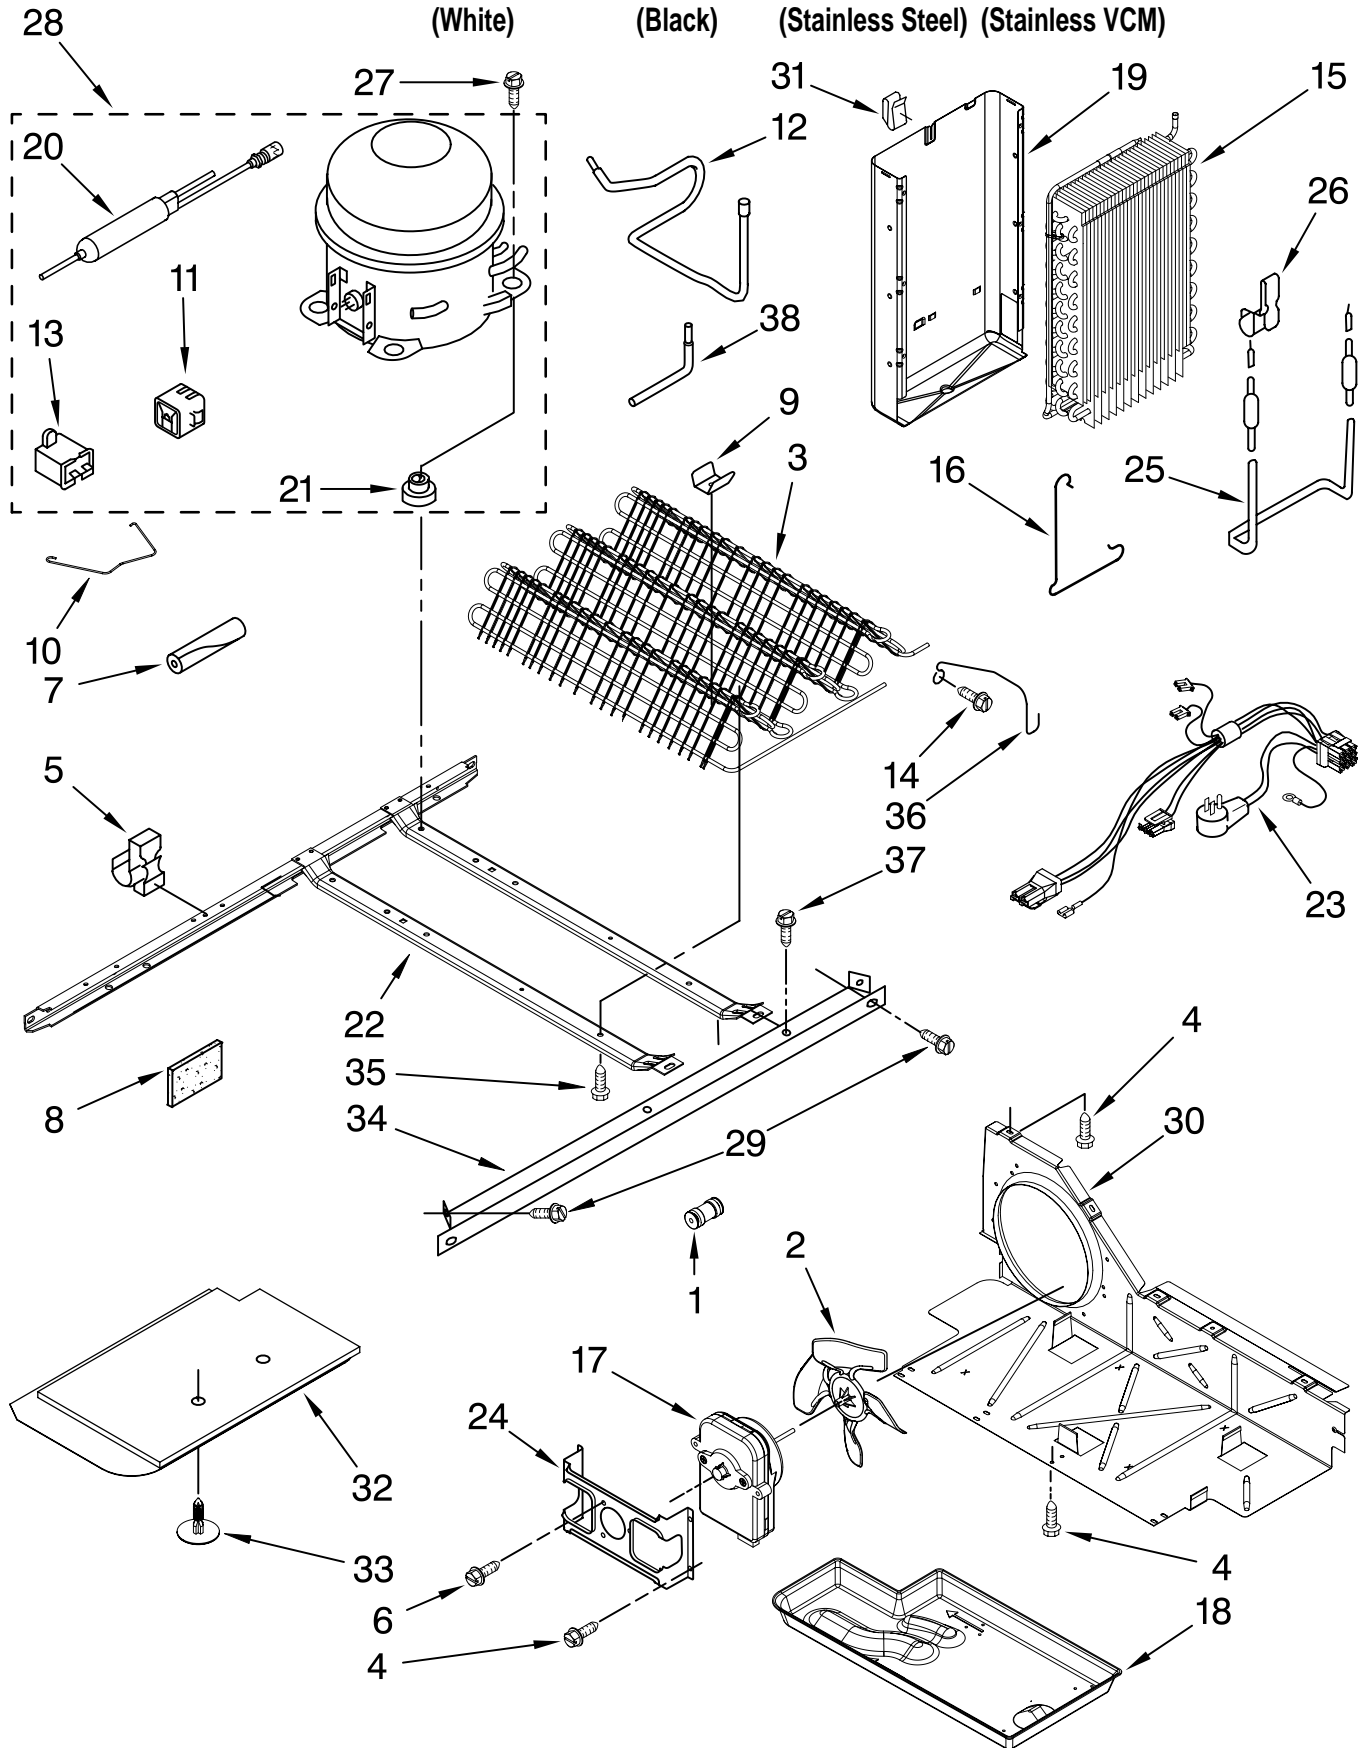

UNIT PARTS

For Models: MSD2550VEW01, MSD2550VEB01, MSD2550VES01, MSD2550VEU01
(White) (Black) (Stainless Steel) (Stainless VCM)

FOR ORDERING INFORMATION REFER TO PARTS PRICE LIST

UNIT PARTS

For Models: MSD2550VEW01, MSD2550VEB01, MSD2550VES01, MSD2550VEU01
(White) (Black) (Stainless Steel) (Stainless VCM)

Illus. No.	Part No.	DESCRIPTION	Illus. No.	Part No.	DESCRIPTION	Illus. No.	Part No.	DESCRIPTION
1	2320322	Connector, Water	20		Drier	36	2260517	Guard, Fan
2	12825802	Fan, Blade		W10177049	Production	37	489427	Screw
3	W10196260	Condenser Assembly		W10143759	Service	38	W10171238	Process Tube
4	489464	Screw	21		Grommet (4)	Following Parts Not Illustrated and Optional Parts Not Included		
5	2208280	Clip, Wire		1100826	Production		978025	Valve, Access (1/4")
6	8533993	Screw		1100826	Service		978026	Valve, Access (5/16")
7	2161302	Sleeve	22	W10196321	Unit Mounting Frame		978027	Valve, Access (3/8")
8	2215468	Insulation, Sound					978028	Valve, Access (1/2")
9	2311725	Clip, Condenser	23	2187783	Harness, Unit		978029	Valve, Access (5/8")
10	W10174384	Clip, Retaining	24	2181929	Fan, Motor Bracket		978030	Valve, Access (3/4")
11		Start-Device, Combination (Start Relay and Overload)	25	2188175	Heater, Defrost		876764	Valve, Access (3/16")
	W10189190	Production	26	2161324	Clip			
	W10197427	Service	27	489373	Screw			
12	W10210786	Tube, Suction	28	W10183575	Compressor (Includes Items 11, 13, 20, & 21) (Also Order 876765 Tube Kit)			
13		Capacitor	29	489340	Screw			
	2264017	Production	30	W10163483	Air Baffle			
	2264017	Service	31	2155547	Clip, Heat Shield			
14	489478	Screw	32	2304891	Unit Cover, Bottom			
15	2188823	Evaporator	33	489396	Clip			
16	2161324	Clamp	34	W10196323	Unit Mounting Rail			
17	2188874	Fan, Motor	35	8281232	Screw			
18	1105523	Tray, Evaporator						REFRIGERANT CHARGE
19	W10194475	Heat Shield						5.0 oz. (R-134A)

FOR ORDERING INFORMATION REFER TO PARTS PRICE LIST