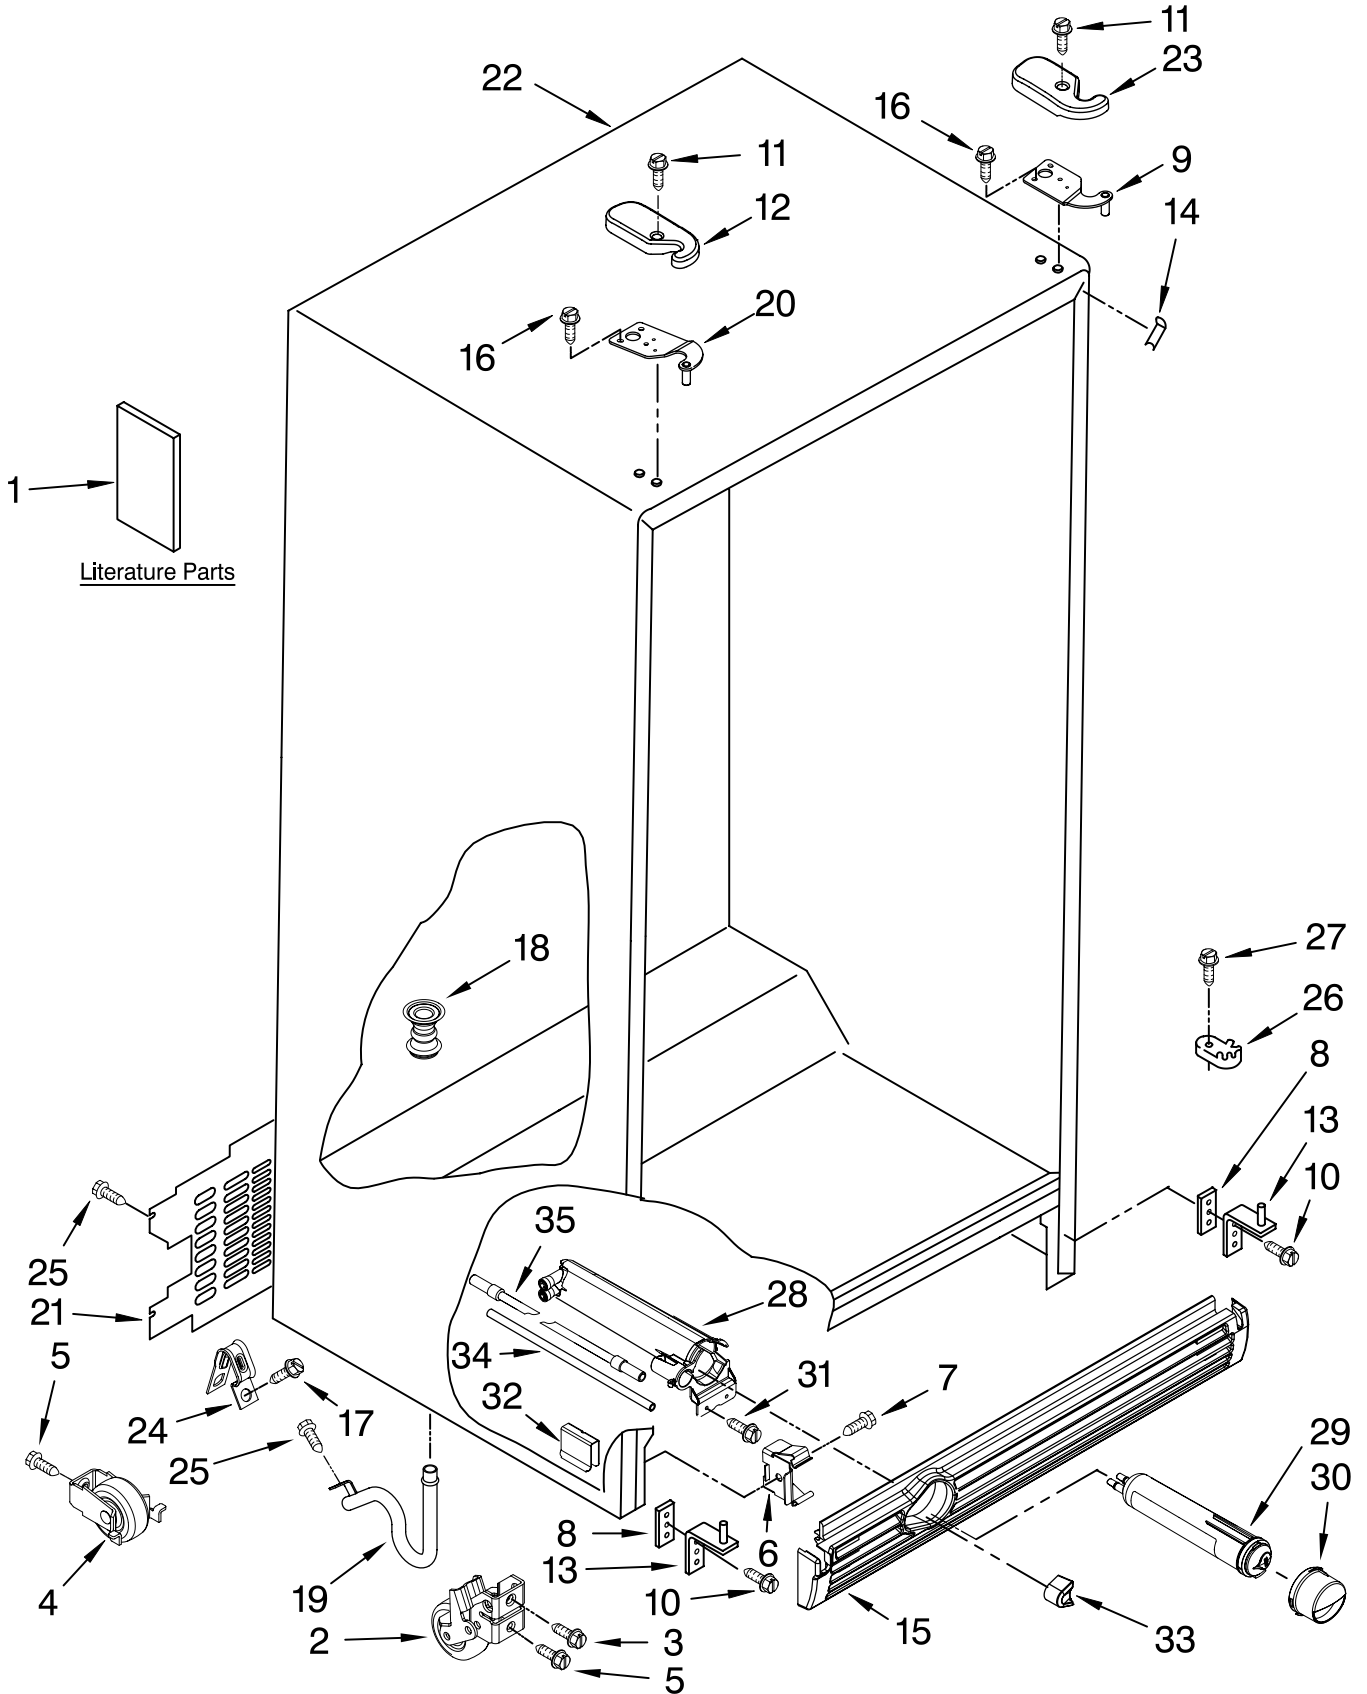

For Models: MSD2550VEW01, MSD2550VEB01, MSD2550VES01, MSD2550VEU01
(White) (Black) (Stainless Steel) (Stainless VCM)

FOR ORDERING INFORMATION REFER TO PARTS PRICE LIST

CABINET PARTS

For Models: MSD2550VEW01, MSD2550VEB01, MSD2550VES01, MSD2550VEU01
(White) (Black) (Stainless Steel) (Stainless VCM)

Illus. No.	Part No.	DESCRIPTION	Illus. No.	Part No.	DESCRIPTION	Illus. No.	Part No.	DESCRIPTION
1		Literature Parts	13	2217075	Hinge Bottom	25	489084	Screw
	W10171539	Energy Guide	14		Filler, Wrapper	26	2155311	Door Closer
	W10153840	Owner's Manual		2217075	White	27	489483	Screw
	W10207926	Service & Wiring Sheet		2201017	Black	28	W10121138	Housing, Water Filter
	W10154390	Instruction Sheet (Door Removal)	15		Grille	29	4396841	Water Filter
				2260500W	White	30		Cap, Water Filter
				2260500B	Black			
			16	489497	Screw		2260502W	White
2	2174748	Front Roller (2)	17	489464	Screw		2260502B	Black
3	3400517	Screw	18	2304888	Drain Fitting	31	489500	Screw
4	2196236	Rear Roller (2)	19	2304937	Extension Tube	32	2260519	Block, Housing Support
5	489427	Screw	20	2203770	Hinge, Top (FC)			
6	2155013	Clip, Grille	21	2188735	Cover, Unit	33		Button, Water Filter
7	489478	Screw	22		Cabinet (Not A Serviceable Part)		2260503W	White
8	2209697	Shim	23		Hinge Cover (RC)		2260503B	Black
9	2203771	Hinge, Top (RC)		2203408W	White	34	2255012	Tube, Filter Outlet
10	3400113	Screw		2203408B	Black	35	2319867	Tube, Filter Inlet
11	8281227	Screw	24	549193	Clamp, Service Cord			
12		Hinge Cover (FC)						
	2203407W	White						
	2203407B	Black						

FOR ORDERING INFORMATION REFER TO PARTS PRICE LIST