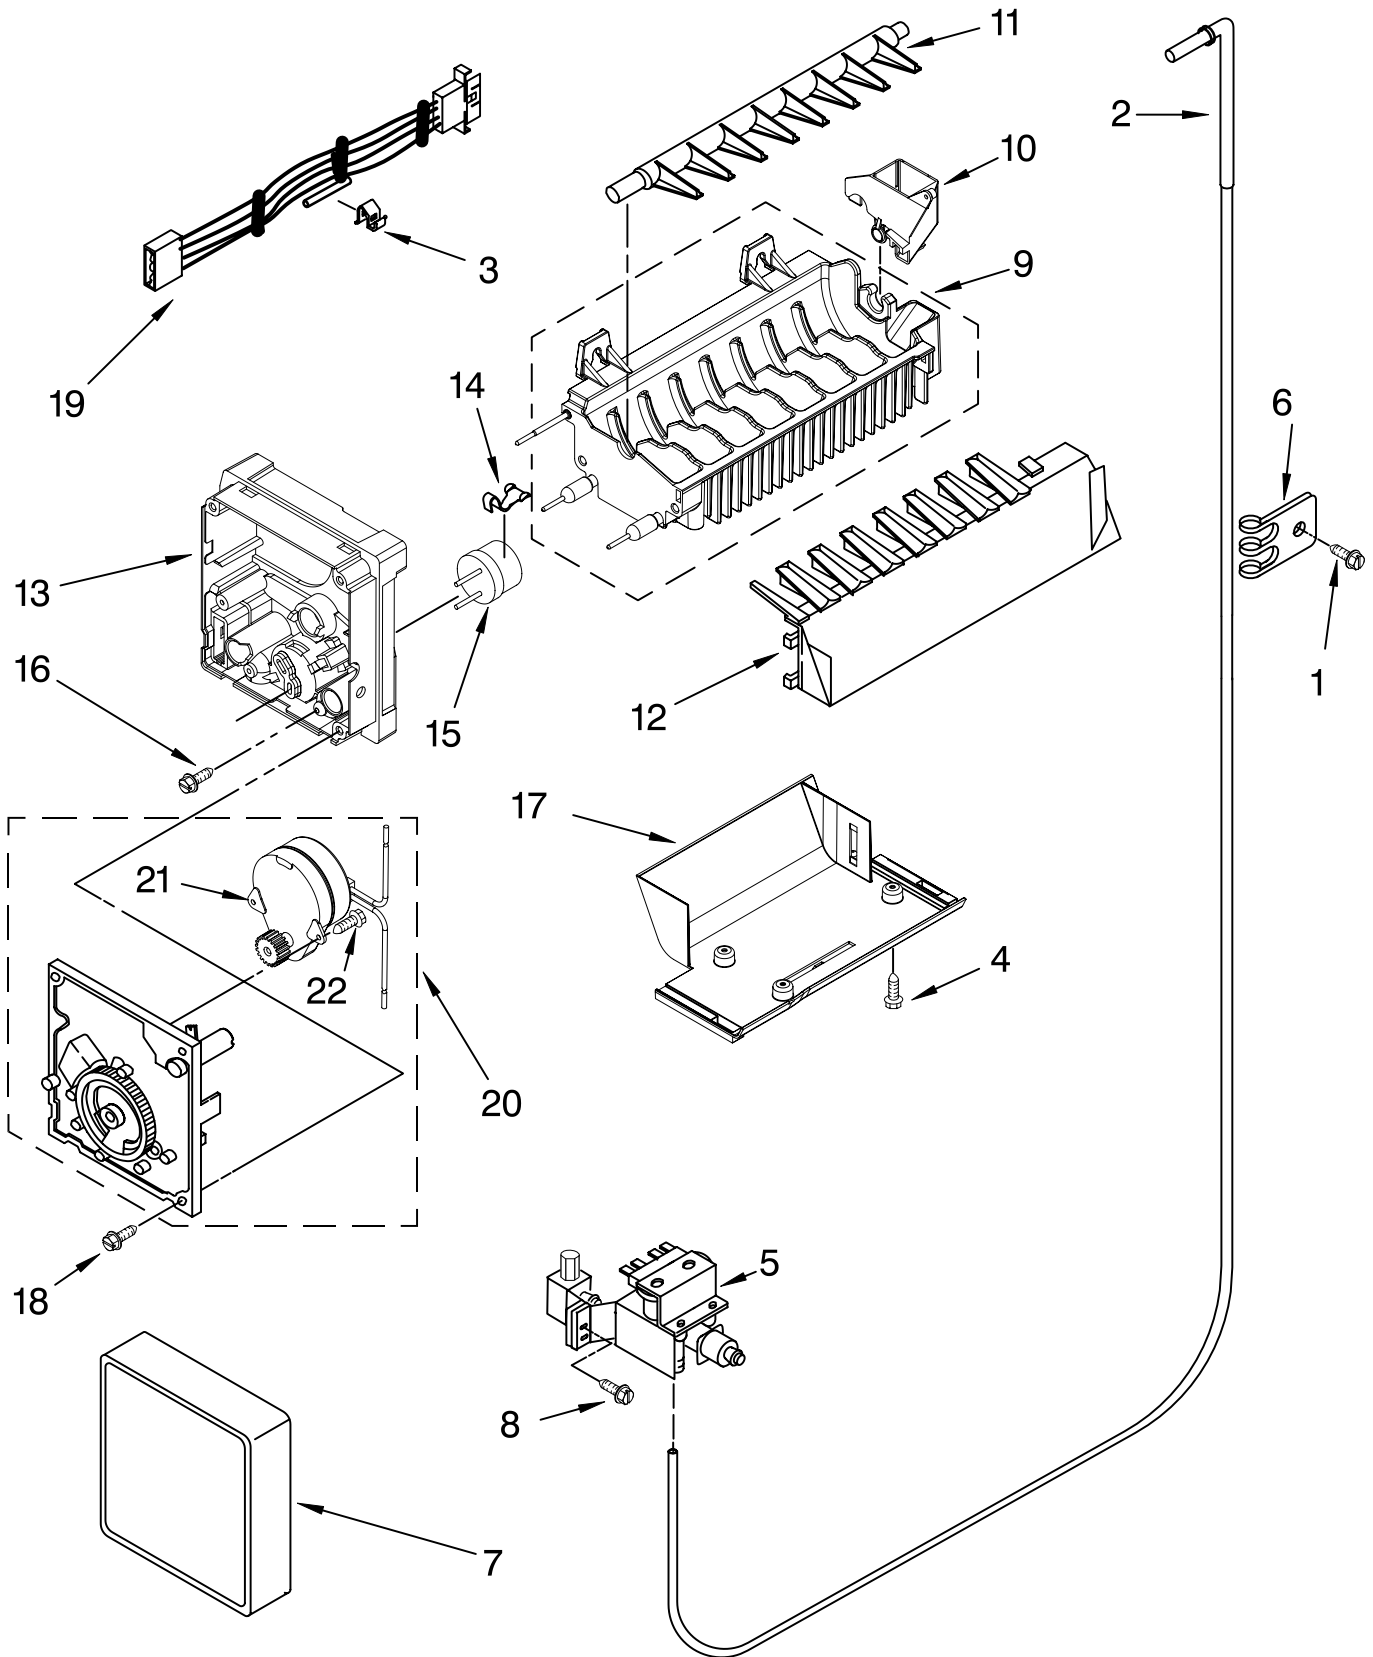

ICEMAKER PARTS

For Models: MSD2550VEW01, MSD2550VEB01, MSD2550VES01, MSD2550VEU01
(White) (Black) (Stainless Steel) (Stainless VCM)

FOR ORDERING INFORMATION REFER TO PARTS PRICE LIST

ICEMAKER PARTS

For Models: MSD2550VEW01, MSD2550VEB01, MSD2550VES01, MSD2550VEU01
(White) (Black) (Stainless Steel) (Stainless VCM)

Illus. No.	Part No.	DESCRIPTION
1	489084	Screw
2	2303216	Fitting, Water Tube
3	628379	Clip, Fuse
4	489478	Screw
5	2315534	Filter Valve Asm
6	2208136	Clip, Tube
7	2174358	Cover
8	488649	Screw
9	W10122527	Mold & Heater Assembly (Also Order 542638 Silicone Grease)
10	2304969	Cup-Water Fill
11	627843	Ejector
12	2198598	Ice Stripper
13	2194712	Support
14	2315522	Retainer, Thermostat
15	627985	Thermostat (Also Order 542369 Cement Alumilastic)
16	8533917	Screw
17	2303583	Bracket, Ice Maker Mounting
18	489276	Screw
19	2187467	Harness, Wiring
20	626691	Module Assembly (Includes Items 37 & 38)
21	626683	Motor
22	489136	Screw
100	W10190960	Icemaker Assembly