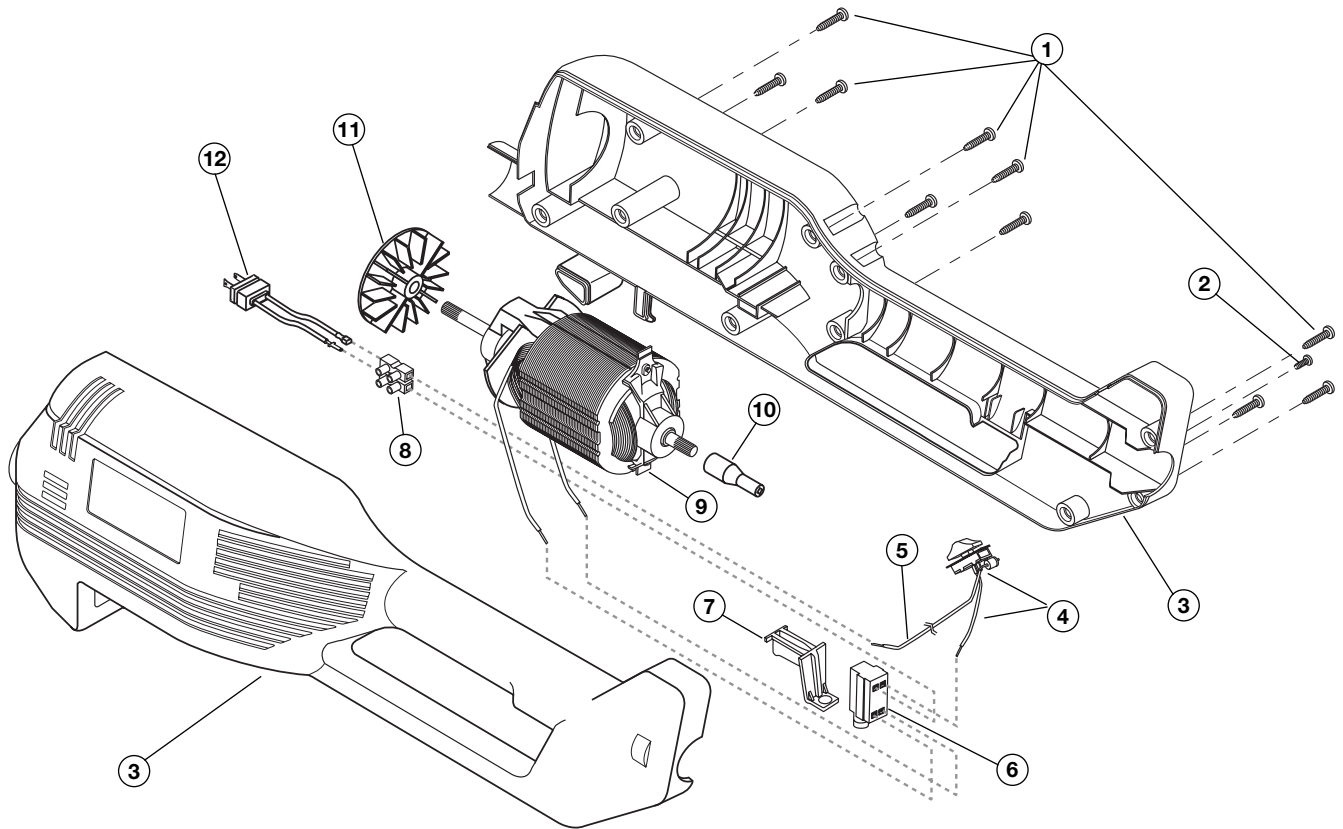

# REPLACEMENT PARTS - MODEL 316.745400

## ELECTRIC TRIMMER/ BLOWER

PPN 41ACETBC799

<b>Item</b>	<b>Part No.</b>	<b>Description</b>
1	791-180300	Screw, Housing Set (Qty. 11)
2	791-145569	Anti-Rotation Screw
3	753-05341	Motor Housing Assembly
4	791-180302	Two-Speed Switch Assembly
5	791-180559	Lead Wires
6	791-180150	Switch
7	791-182318	Trigger
8	791-180305	Terminal Block
9	753-05342	Motor Assembly (includes 10 & 11)
10	791-180152	Driver
11	791-180155	Cooling Fan
12	791-181645	Recessed Plug Assembly

## ELECTRIC TRIMMER/ BLOWER

PPN 41ACETBC799

Item	Part No.	Description
1	753-04345	Upper Drive Shaft Housing Assembly
2	791-153064	D-Handle (includes 3)
3	791-181587	D-Handle Hardware Assembly
4	753-1190	Split Boom Coupler (includes 5-8)
5	791-181981	Adjustment Knob (includes 8)
6	791-182057	Screw
7	791-181617	Bolt
8	753-04386	Nut
9	753-05272	Lower Drive Shaft Housing Assembly (includes 26)
10	753-05258	Handle Shift Assembly (includes 11)
11	753-1202	Screw
12	753-05233	Clutch Drum Container
13	753-05257	Clutch Assembly
14	791-182396	Washer
15	753-05273	Housing Assembly (includes 16)
16	753-05274	Screw
17	753-05275	Nozzle
18	753-05276	Impeller
19	753-05277	Clutch Drum Assembly w/Spool Shaft
20	753-05165	Fixed Line Head
21	791-182413	Lock Washer
22	791-153066B	Bump Head Knob Assembly
23	753-05282	Guard Assembly w/Blade (includes 24 & 25)
24	753-05283	Screw
25	791-180217	Nut
26	791-153597	Clamp