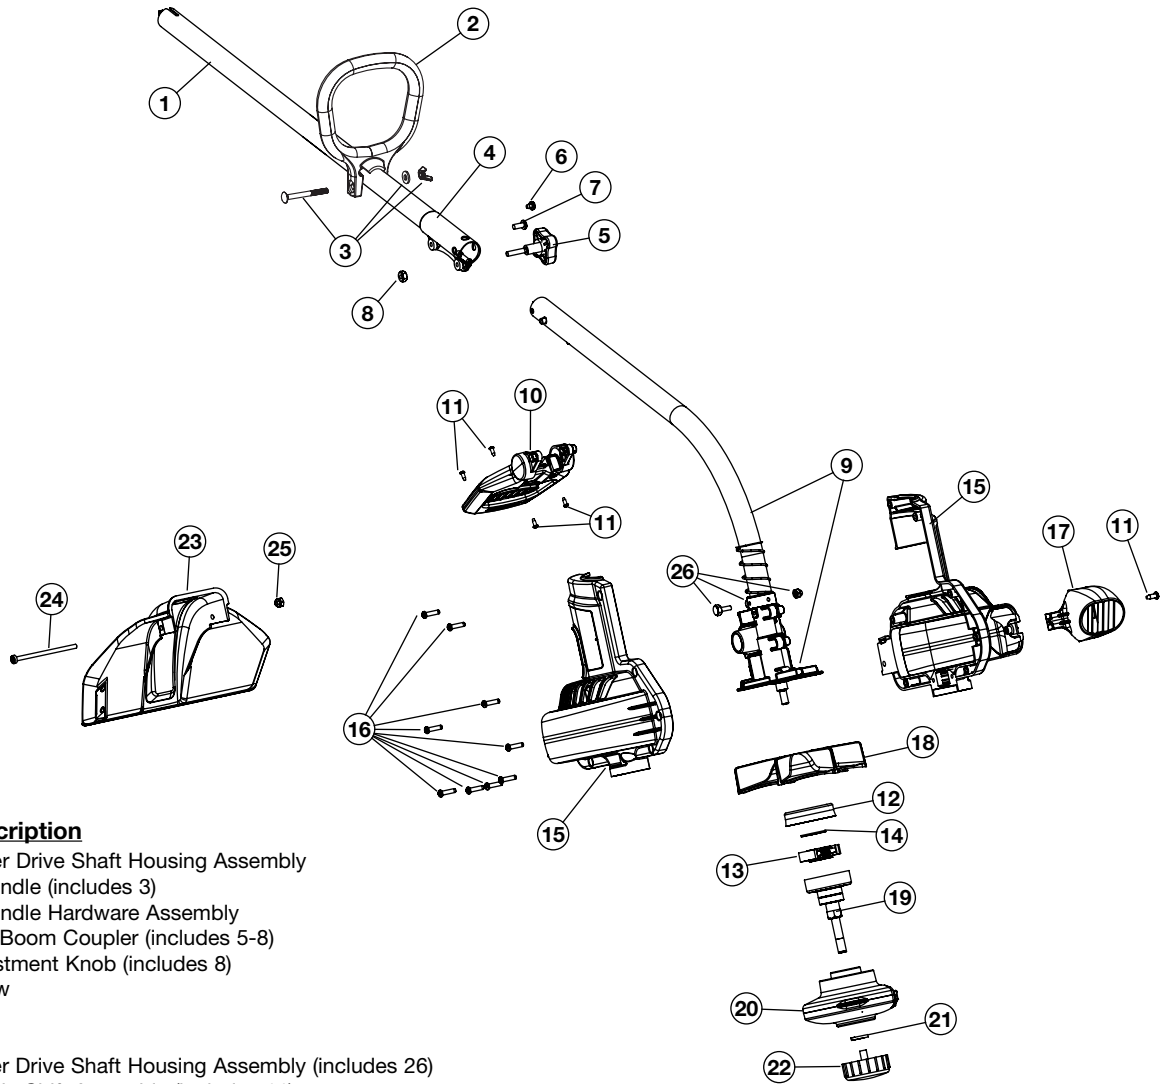

# REPLACEMENT PARTS - MODEL 316.745400

## ELECTRIC TRIMMER/ BLOWER

PPN 41ACETBC799

<b>Item</b>	<b>Part No.</b>	<b>Description</b>
1	791-180300	Screw, Housing Set (Qty. 11)
2	791-145569	Anti-Rotation Screw
3	753-05341	Motor Housing Assembly
4	791-180302	Two-Speed Switch Assembly
5	791-180559	Lead Wires
6	791-180150	Switch
7	791-182318	Trigger
8	791-180305	Terminal Block
9	753-05342	Motor Assembly (includes 10 & 11)
10	791-180152	Driver
11	791-180155	Cooling Fan
12	791-181645	Recessed Plug Assembly

## ELECTRIC TRIMMER/ BLOWER

PPN 41ACETBC799

Item	Part No.	Description
1	753-04345	Upper Drive Shaft Housing Assembly
2	791-153064	D-Handle (includes 3)
3	791-181587	D-Handle Hardware Assembly
4	753-1190	Split Boom Coupler (includes 5-8)
5	791-181981	Adjustment Knob (includes 8)
6	791-182057	Screw
7	791-181617	Bolt
8	753-04386	Nut
9	753-05272	Lower Drive Shaft Housing Assembly (includes 26)
10	753-05258	Handle Shift Assembly (includes 11)
11	753-1202	Screw
12	753-05233	Clutch Drum Container
13	753-05257	Clutch Assembly
14	791-182396	Washer
15	753-05273	Housing Assembly (includes 16)
16	753-05274	Screw
17	753-05275	Nozzle
18	753-05276	Impeller
19	753-05277	Clutch Drum Assembly w/Spool Shaft
20	753-05165	Fixed Line Head
21	791-182413	Lock Washer
22	791-153066B	Bump Head Knob Assembly
23	753-05282	Guard Assembly w/Blade (includes 24 & 25)
24	753-05283	Screw
25	791-180217	Nut
26	791-153597	Clamp