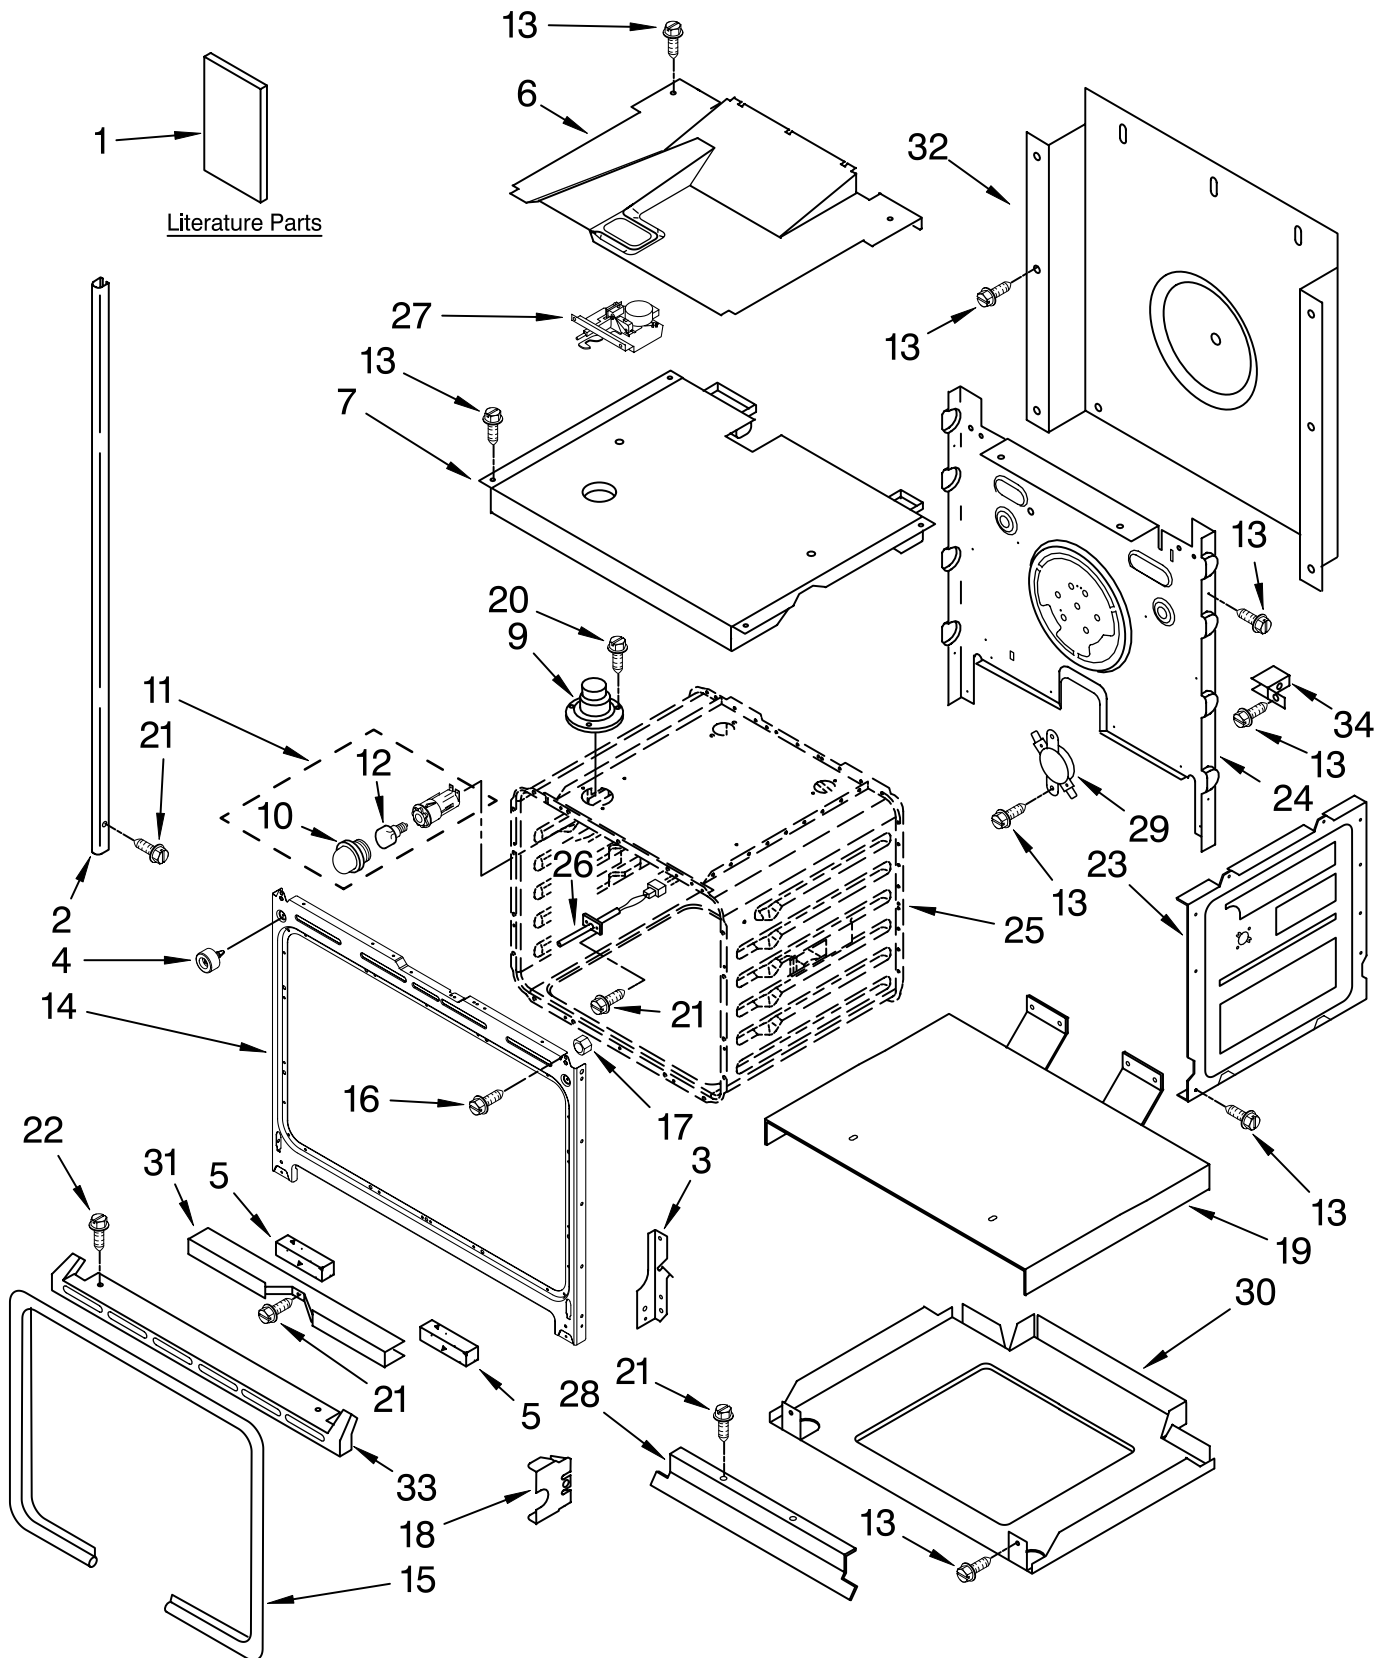

LOWER OVEN PARTS

For Models: RBD275PRS01

(Stainless)

27" BUILT-IN ELECTRIC
DOUBLE OVEN
CONVECTION-UPPER
SELF-CLEAN (GOLD LINE)

FOR ORDERING INFORMATION REFER TO PARTS PRICE LIST

LOWER OVEN PARTS

For Models:RBD275PRS01

(Stainless)

Illus. No.	Part No.	DESCRIPTION
1		Literature Parts
	8303648	Installation Instructions
	8303870	Owners Manual
	8302068	Tech Sheet (Oven)
		Safer Cooking Tips
	3191638	English
	9759133	French
2		Trim, Side
	W10145003	Right
	W10145002	Left
3		Hinge Receiver
	4455606	Right
	4455605	Left
4	W10105790	Bumper, Door
5	4452490	Spacer, Foam
6	8302348	Divider, Center
		Vent
7	4455864	Top, Chassis
9	4452158	Tube, Vent
10	W10067870	Lens, Light
11	W10009930	Assembly, Oven
		Light
12	4452166	Bulb, Light
13	4449809	Screw
14	W10130370	Frame, Front
15	4450492	Gasket, Door
16	4449040	Screw
17	4450118	Nut
18	4452152	Bracket, Mounting
19	4451477	Support, Insulation
20	3196176	Screw
21	4449154	Screw
22	3400832	Screw
23	4455641	Side, Chassis
24	4452233	Back, Chassis
25		Liner, Oven
		(Not serviceable)
26	4455636	Sensor
27	9760888	Latch, Motorized
28	9760676	Deflector, Vent
29	4451354	Thermostat
30	4455529	Base, Chassis
31	4448933	Retainer, Gasket
32	4451747	Cover, Back
33	W10145000	Trim, Bottom
		Vent
34	4449845	Support, Bracket