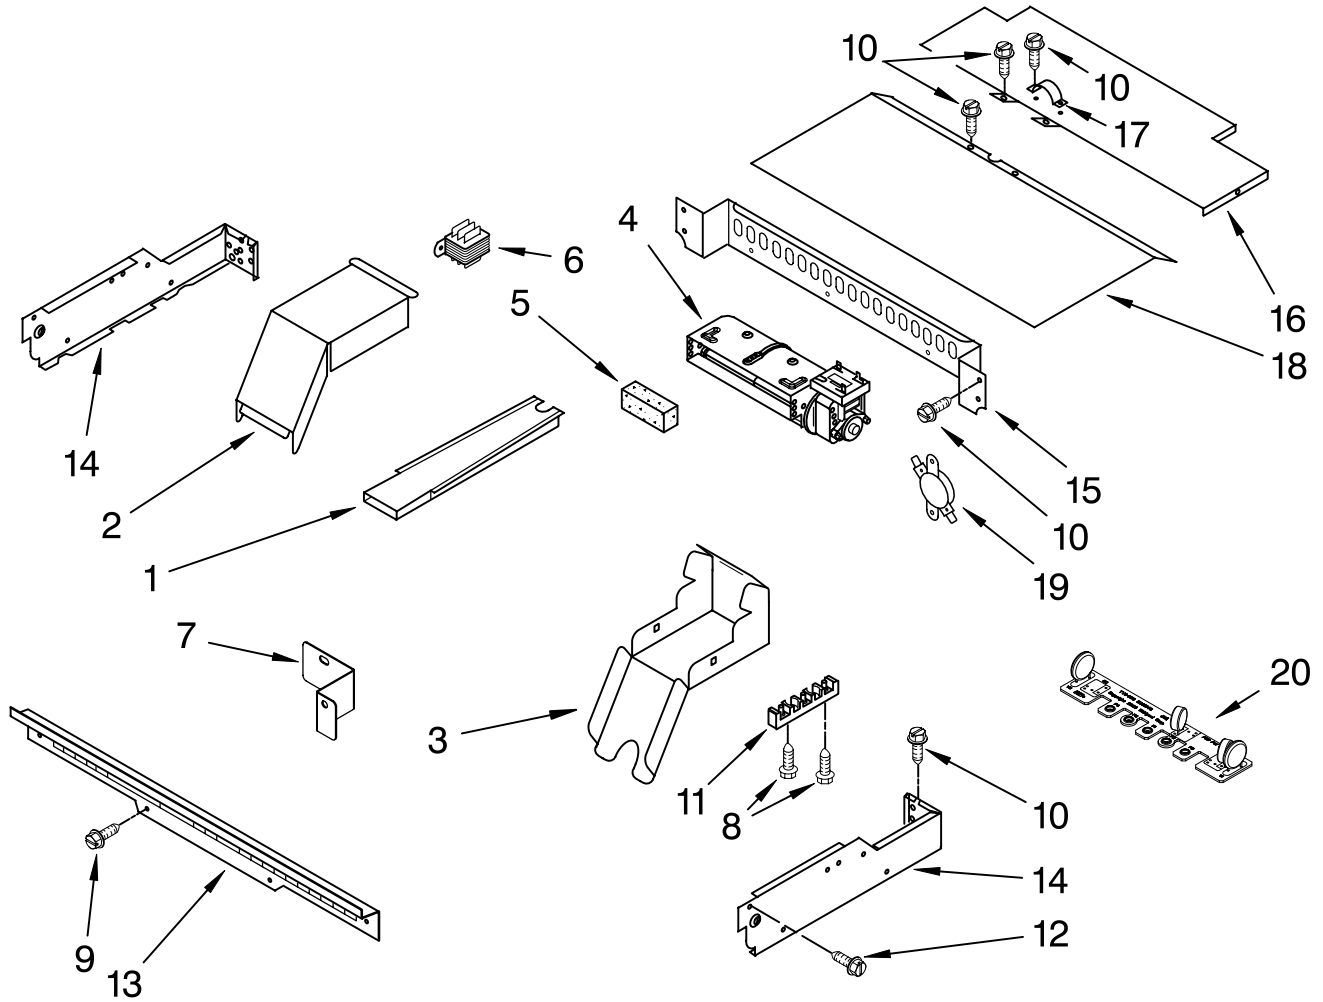

TOP VENTING PARTS

For Models:RBD275PRS01

(Stainless)

Illus. No.	Part No.	DESCRIPTION
1	4451759	Assembly, Vent
2	4455178	Elbow, Vent Top
3	4455177	Elbow, Vent Bottom
4		Blower
	W10016550	45MM Lower Oven
	4457289	65MM Upper Oven
	4455191	Bracket
5	4451758	Foam, Block

Illus. No.	Part No.	DESCRIPTION
6	8300642	Transformer, Control
7	8302390	Bracket, Support Air Stop
8	3400080	Screw
9	4450038	Screw
10	4449809	Screw
11	4449868	Block, Terminal
12	4449154	Screw

Illus. No.	Part No.	DESCRIPTION
13	8303498	Vent, Control Panel
14		Side, Control Top Right
	4451597	Left
	4451598	Left
15	9759135	Back, Control
16	4450550	Cover, Top Rear
17	4448664	Clamp
18	4452366	Cover, Top Front
19	9759243	Thermostat, Oven
20	8302143	Suppressor

FOR ORDERING INFORMATION REFER TO PARTS PRICE LIST