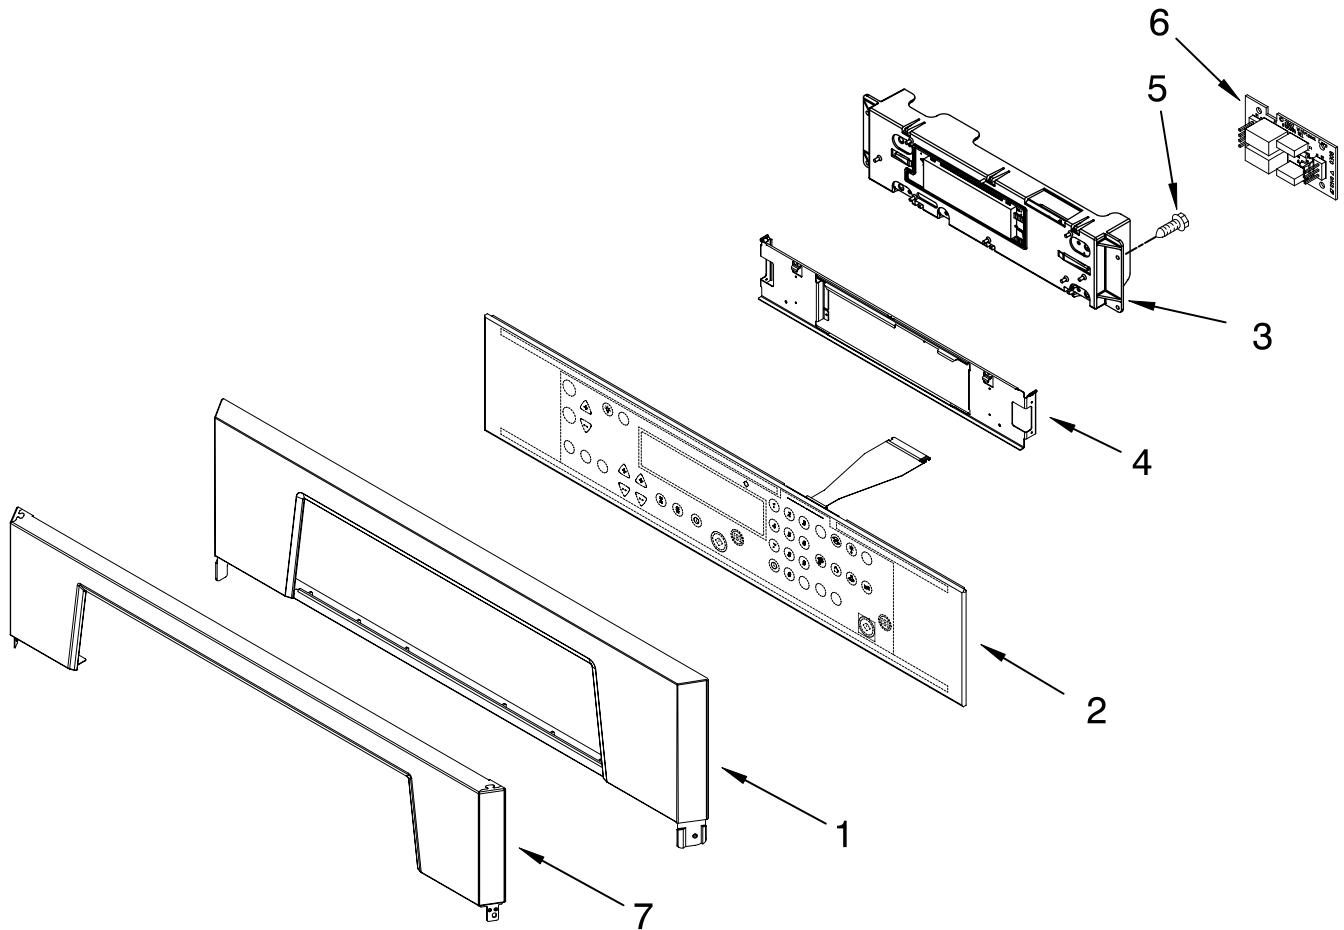

CONTROL PANEL PARTS

For Models:RBD275PRS01

(Stainless)

Illus. No.	Part No.	DESCRIPTION
1	8302844	Control Panel
2	8304275	Assembly, Switch
3	8303883	Assembly, Control
4	W10153087	Backer, Control Panel
5	4449745	Screw
6	8301848	Latch, Sister Board
7	W10144999	Trim, Cooktop

FOR ORDERING INFORMATION REFER TO PARTS PRICE LIST