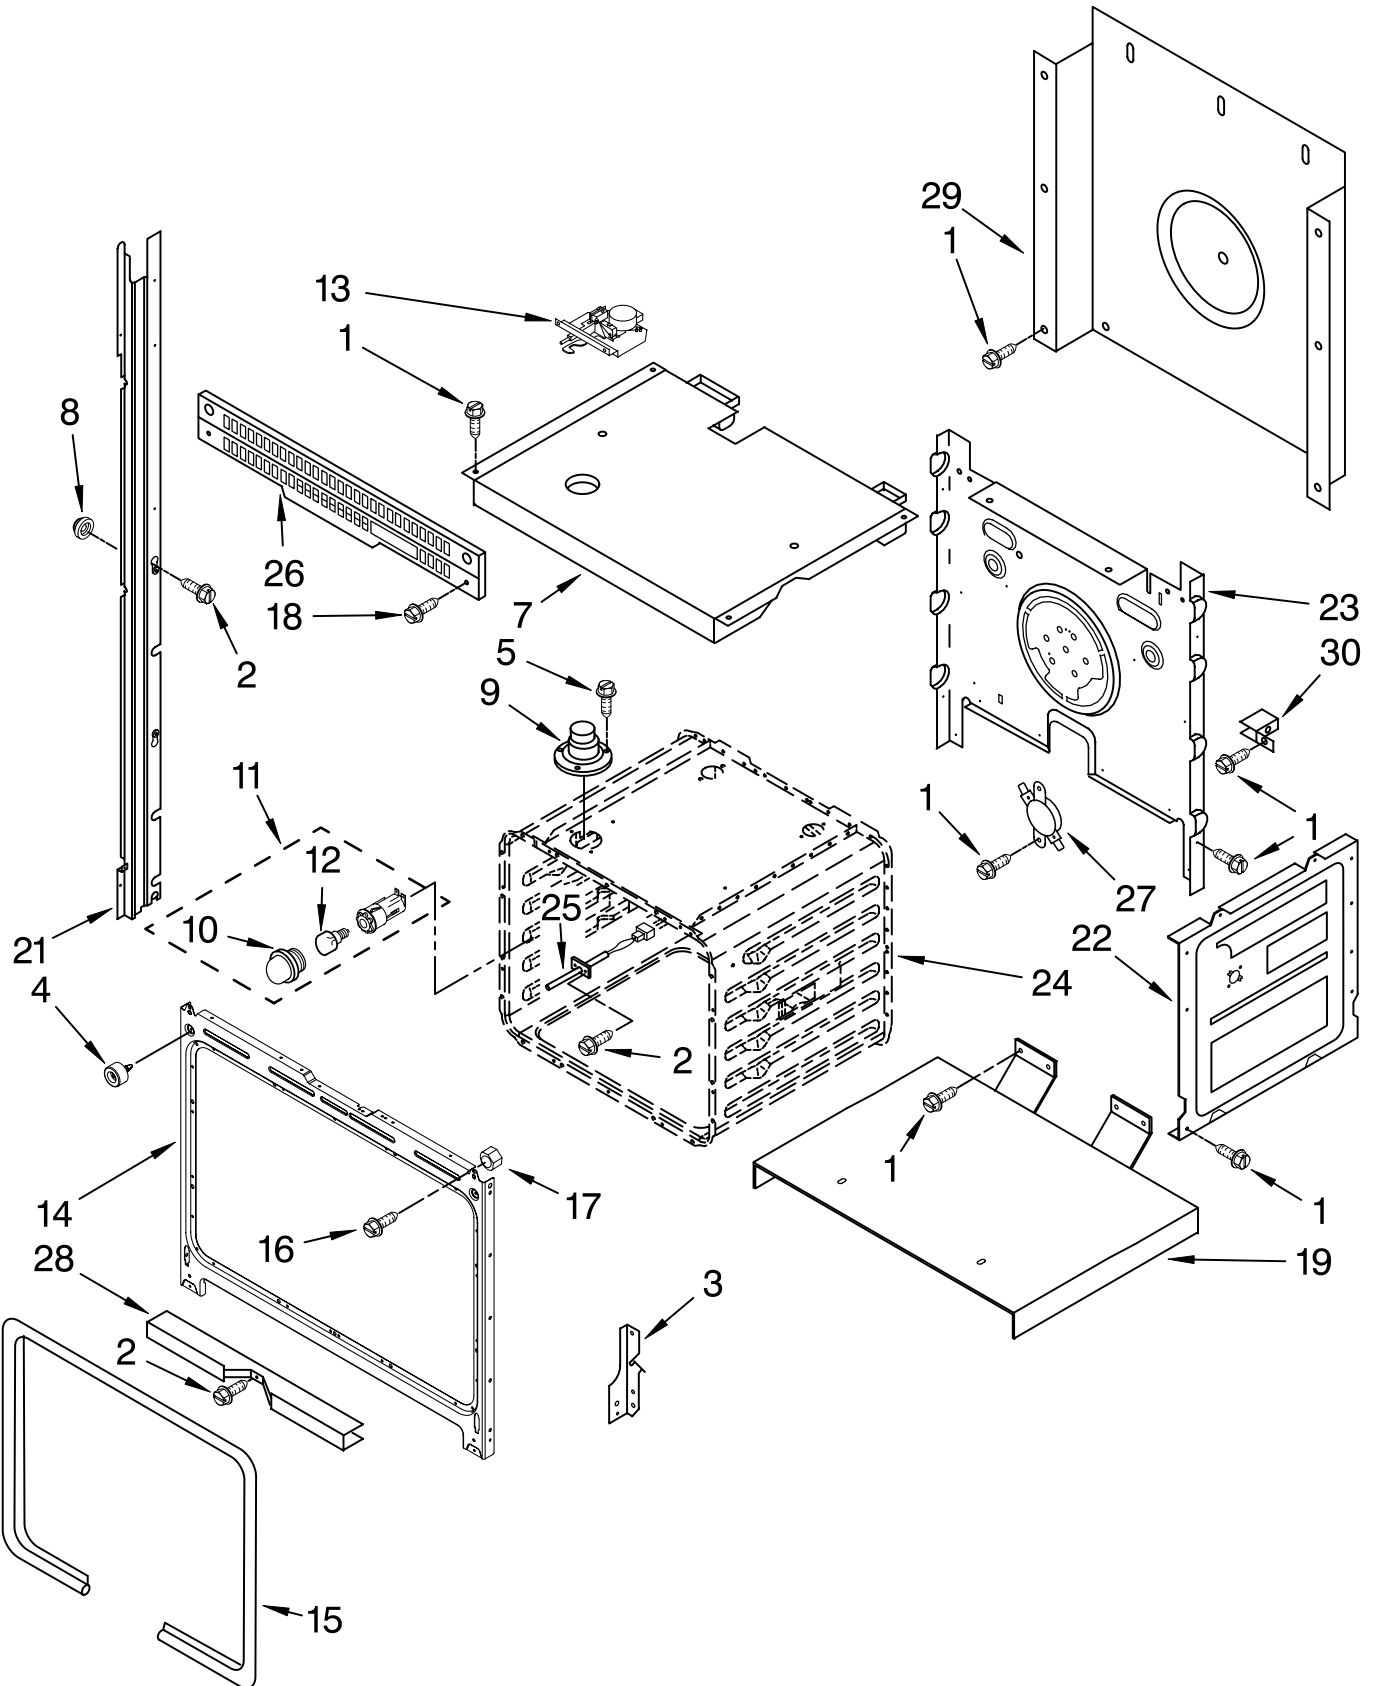

UPPER OVEN PARTS

For Models:RBD275PRS01

(Stainless)

FOR ORDERING INFORMATION REFER TO PARTS PRICE LIST

UPPER OVEN PARTS

For Models:RBD275PRS01

(Stainless)

Illus. No.	Part No.	DESCRIPTION
1	4449809	Screw
2	4449154	Screw
3		Hinge Receiver
	4455606	Right
	4455605	Left
4	W10105790	Bumper, Door
5	3196176	Screw
7	4455864	Top, Chassis
8	4448444	Grommet
9	4452158	Tube, Vent
10	W10067870	Lens, Light
11	W10009930	Assembly, Oven Light
12	4452166	Bulb, Light
13	9760888	Latch, Motorized
14	W10130370	Frame, Front
15	4455381	Gasket, Door
16	4449040	Screw
17	4450118	Nut
18	3400832	Screw
19	4451477	Support, Insulation
21		Rail, Side
	8302793	Right
	8302794	Left
22	4455641	Side, Chassis
23	4452233	Back, Chassis
24		Liner, Oven (Not serviceable)
25	4455636	Sensor
26	4452266	Vent, Center
27	9759243	Thermostat
28	4448933	Retainer, Gasket
29	4451747	Cover, Back
30	4449845	Support, Bracket

FOLLOWING PARTS NOT ILLUSTRATED

INSULATION

4449315 Insulation, Wrap
4450364 Insulation, Back