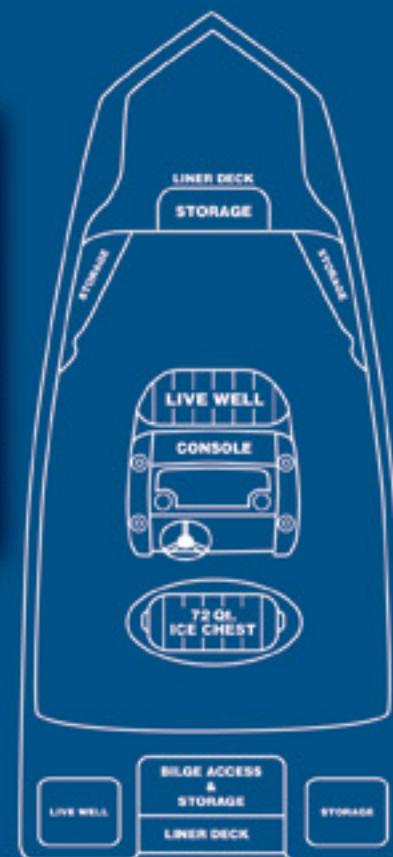

190 Deluxe

190 DELUXE SPECIFICATIONS

- 7 persons or 1019 lbs.
- 1450 lbs. – persons, motor and gear
- 150 horsepower maximum
- Hull weight – Approx. 1100 lbs
- Length – 18'9"
- Beam – 96"
- Draft – 8" -10"

The 190 Deluxe has the same proven Blue Wave Classic hull design that will plane fast and run shallow. This deluxe model comes equipped with outstanding features such as a port livewell, front casting deck with angleboxes and an extended rear casting deck. A step up from the traditional classic series, the 190 Deluxe offers a cosmetic finish on both the front and back decks that gives it a unique look and feel without losing any of the quality Blue Wave is known for.

Port Livewell

Extended Back Casting Deck

Front Casting Deck w/Angleboxes