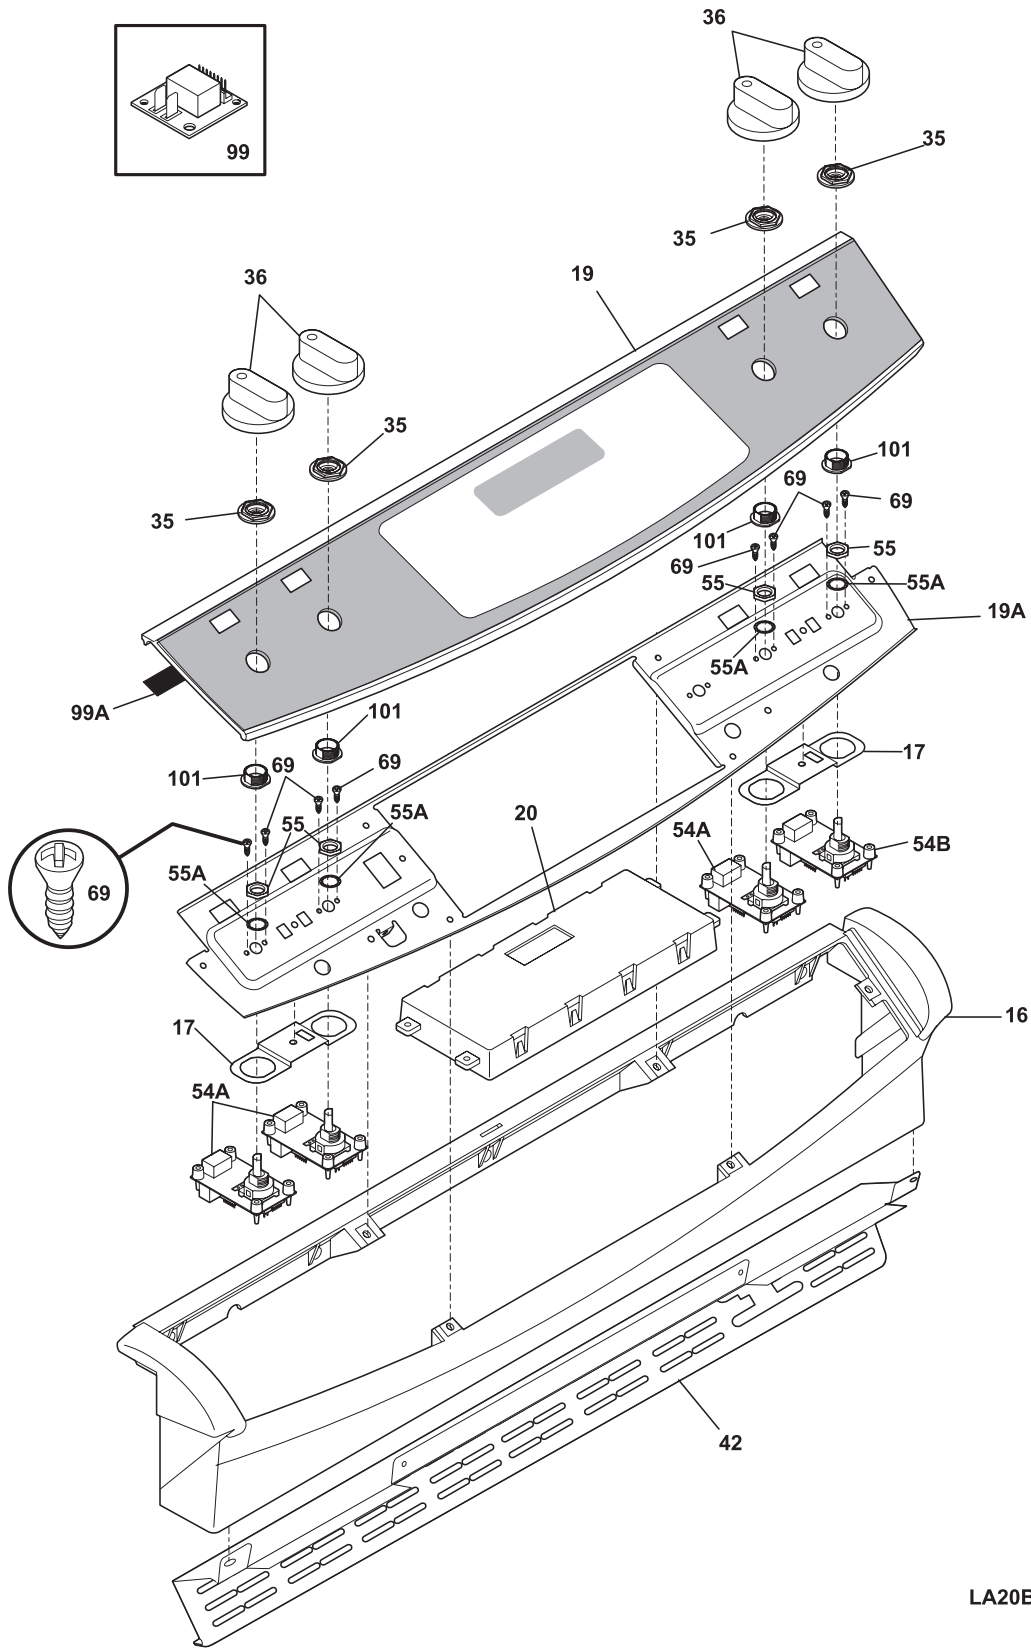

## Factory Parts Catalog

Product No.	PLES389ECG
	37957366H53S7
Series	30" slide-in
Color	stainless
Market	North America
Wiring Diagram	318271934
Owner's Guide	318203859
Installation Instructions	318201611
Timer Guide	318200194

### BACKGUARD

LA20BG0049

**BACKGUARD**

POS. NO	PART NO.	DESCRIPTION
16	318299102	Console, assy., black
16*	5304447071	Clip, console, (2)
17	318306900	Bracket, bushing, (2)
19	318313830	Control Panel Assembly, steel/glass, stainless/black, w/touch pad
19A	318224405	Panel, control mtg.
20 #	316418735	Clock/Timer, electronic, ES510
20*	5304453707	Screw, control mtg.
35	318233720	Retainer, control panel, black
36	318319301	Knob, control, black, (4)
42	318298001	Trim, vent, black, upper
54A#	316441801	Control, electronic, dual element, (3), w/potentiometer
54B#	316441804	Control, electronic, right front, dual element, w/potentiometer
55	316247700	Nut, mounting, (2)
55A	316247800	Washer, lock, control mtg
69	5303323134	Screw, 8-32 x 0.188
99	316435702	Board, power supply
99A	318223900	Gasket, dark grey
101	318233400	Bushing, retainer
* #	318228820	Harness, wiring, main, backguard
* #	318224813	Harness, wiring, timer
*	08016432	Screw, truss head, 8-18 x 0.375
*	5303300265	Screw, 8-18 X 1/2, (2)
*	5303311333	Screw, 8-32 x 3/8