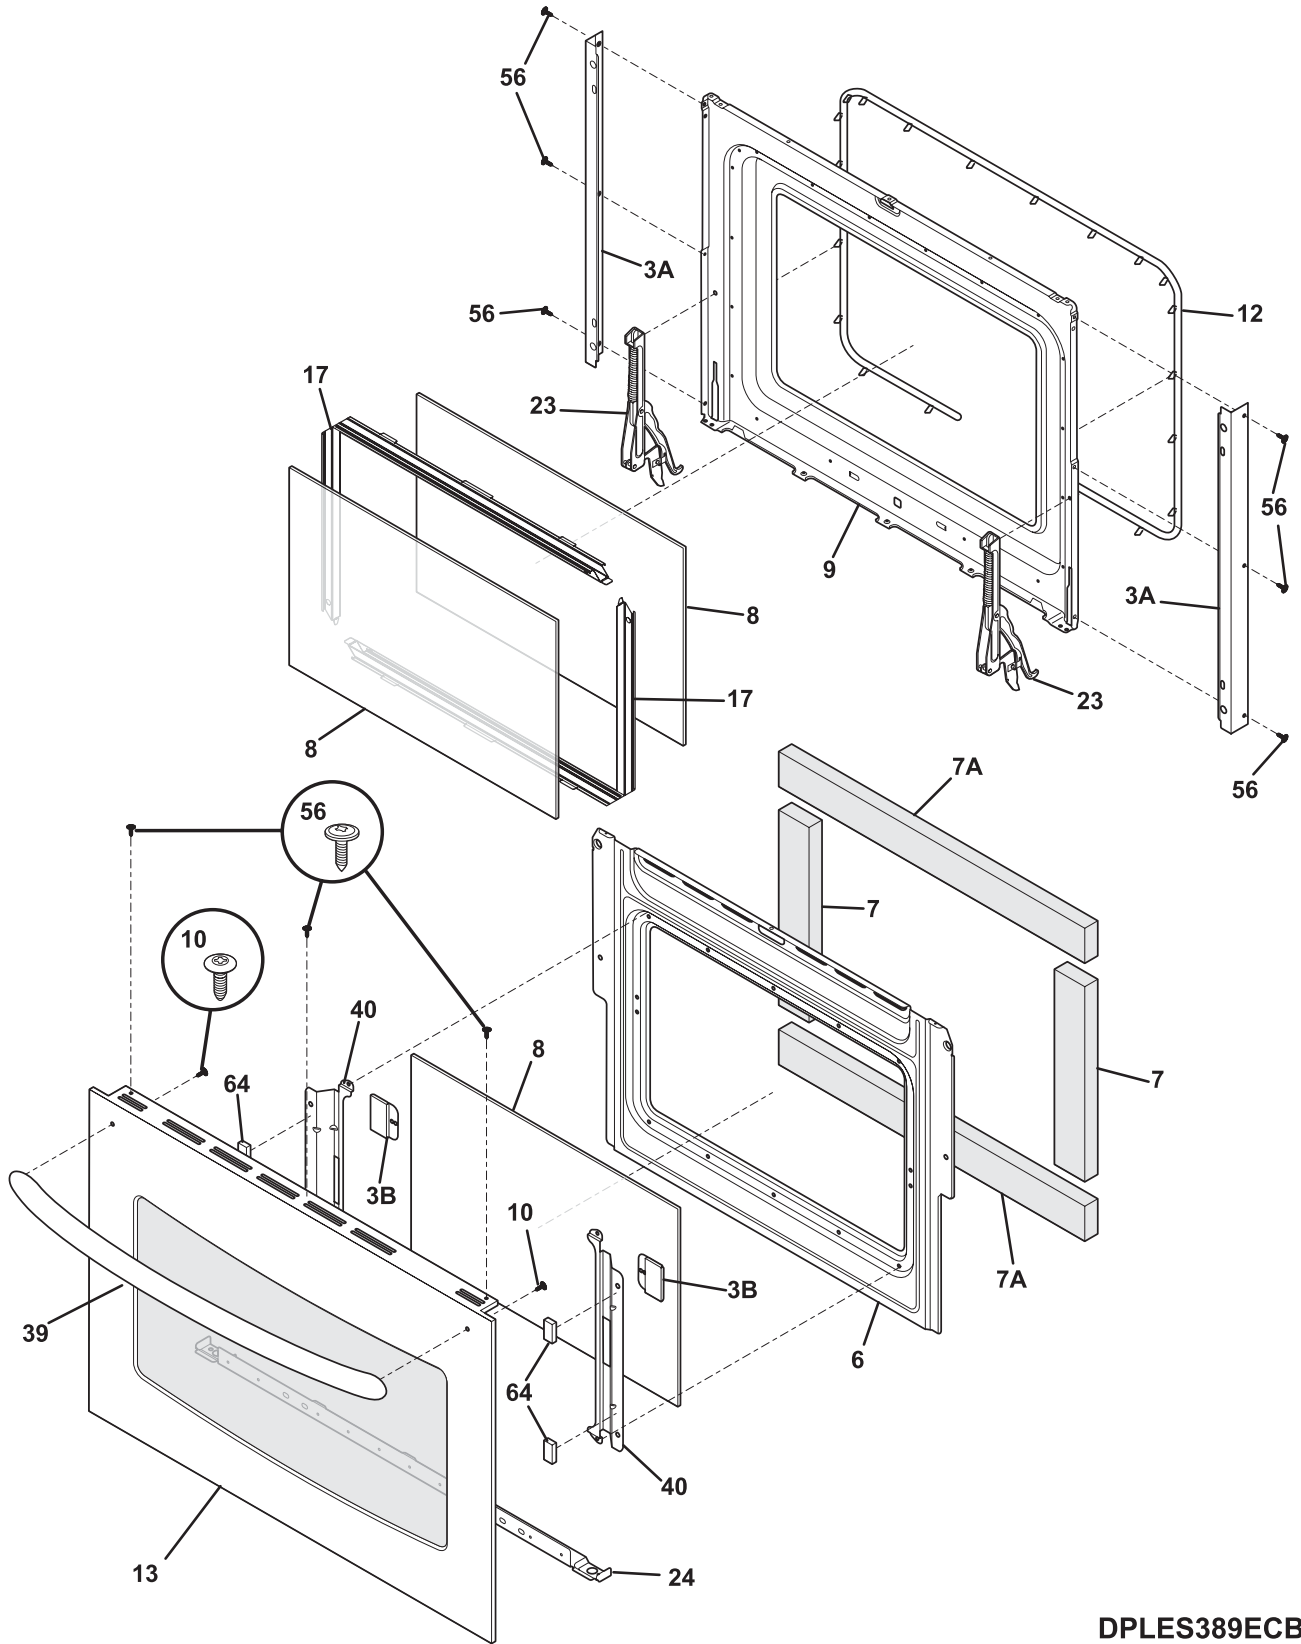

DOOR

DPLES389ECB

DOOR

POS. NO	PART NO.	DESCRIPTION
3A	318260401	Trim, oven door, side, (2)
3B	318262101	Cover, rear door, black, (2)
6	318260520	Baffle, door
7	318372000	Insulation, door, (2)
7A	318372002	Insulation, door, (2)
8	316117500	Glass, oven door, heat barrier
9	318259605	Liner, door
10	5303311174	Screw, 10-24 x 3/8
12	318053120	Seal, door, lower oven
13	318272189	Door Assy, w/nameplate, stainless steel, outer, w/tape & foil
17	316402403	Spacer, door glass, (2)
23	318024714	Hinge, door, (2)
24	318260301	Trim, door, black, lower
39	316246100	Handle, door/drawer, stainless
40	318242700	Bracket, glass holder, (2)
56	5304436875	Screw, 8-18 X 1/2, black
64	318165800	Spacer
*	316221001	Label, anti-tip
*	5304415832	Screw, 8-18 x 0.406