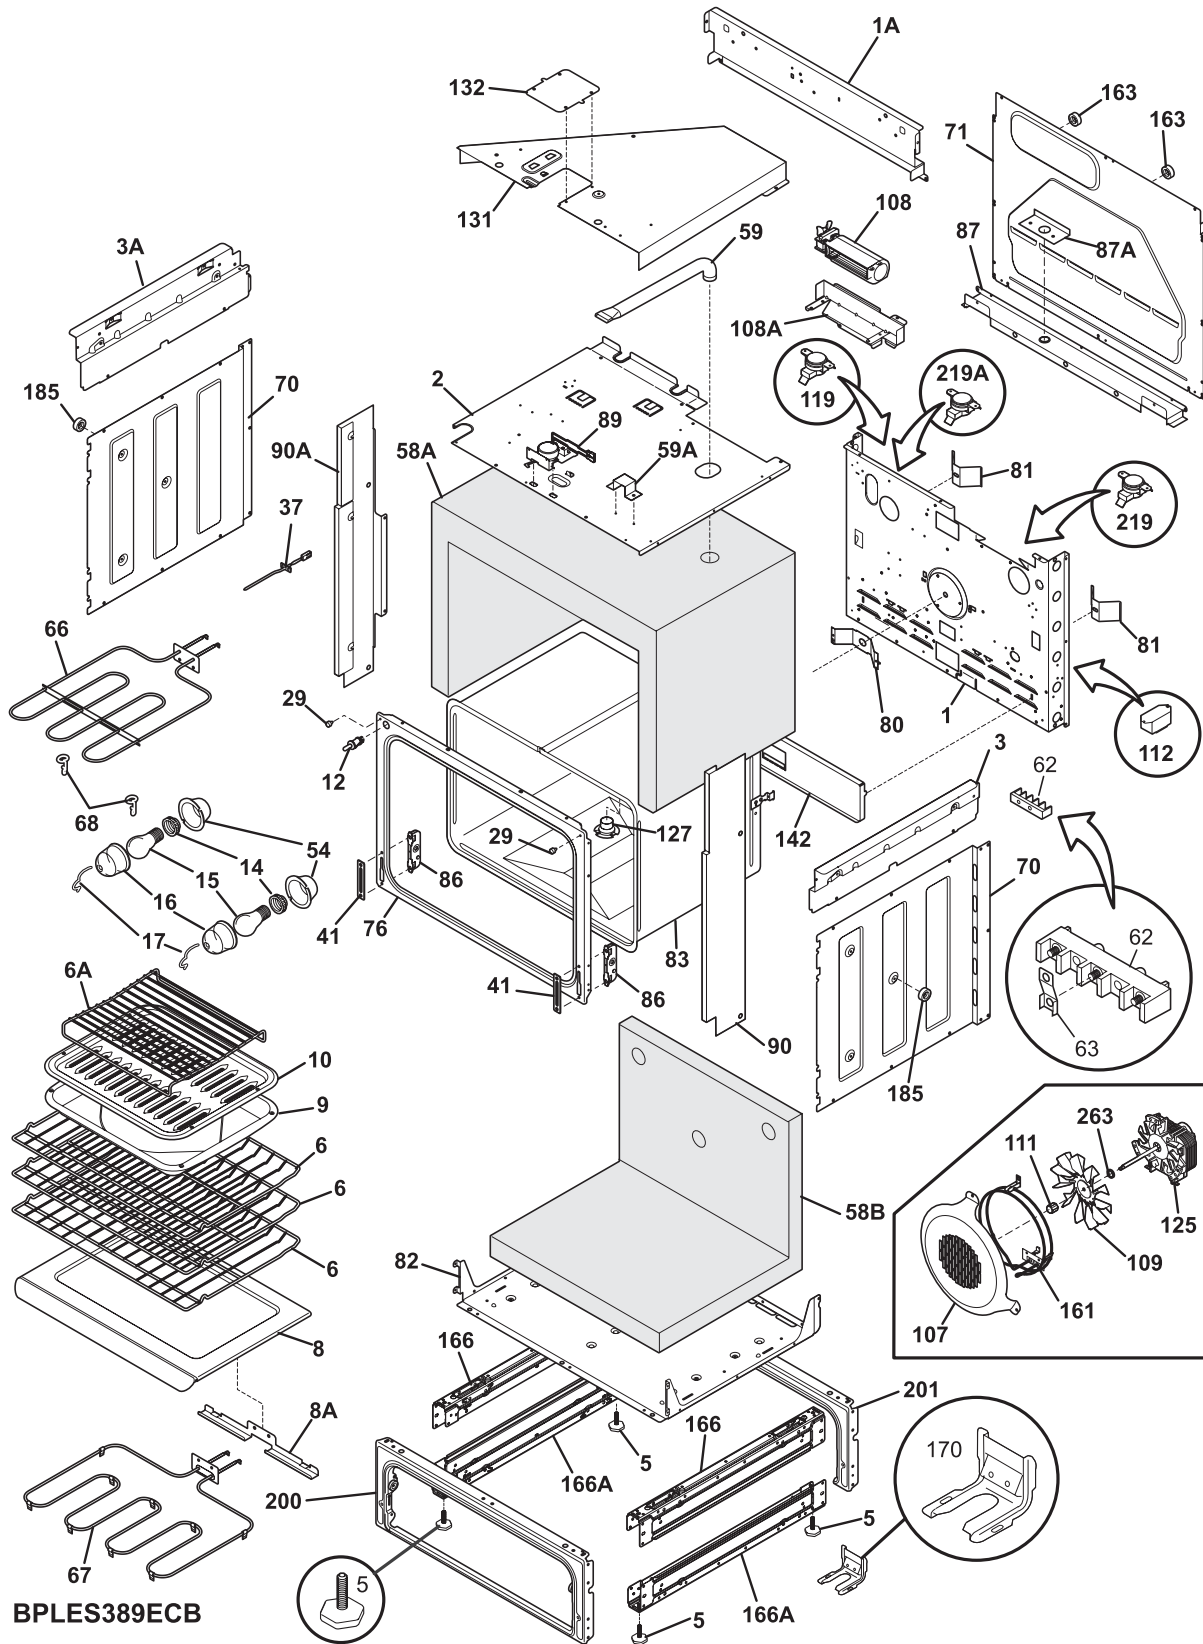

BODY

BODY

POS. NO	PART NO.	DESCRIPTION
1	318259204	Back, main
1A	318225110	Panel, main back, upper
2	318258902	Shield, insulation, upper
3	318225210	Panel, bodyside, upper RH
3A	318225211	Panel, bodyside, upper LH
5	318175503	Screw, leveling
6	318345208	Rack, oven
6A	318365800	Rack, broiler pan
8	318262001	Cover, element
8A	318318600	Bracket, element, hidden bake
9	5303317977	Pan, broiler
10	5303317976	Insert, broiler pan
12 #	318089917	Switch, light
14	318224000	Receptacle, oven light
15	5303013071	Bulb/Lamp, light
16	08011086	Lens, oven light, glass
17	5304400195	Retainer, light cover
29	318147411	Bumper, (2)
37 #	316217002	Probe, oven temp
41	5303310526	Cover, hinge cutout
54	318222400	Housing, oven light
58A	318285055	Insulation, oven wrapper
58B	318285056	Insulation, oven back
59	318072560	Duct, oven vent
59A	318261600	Bracket, vent tube
62	5303935061	Terminal Block Kit
62*	5303323139	Screw, 10-24 x 0.906
62*	5303323144	Nut, 10-32
63	318264200	Plate, grounding strap
66 #	318255600	Element, broil, 2750W
67	318254901	Element, bake, 3400W, 8 pass
68	5304403015	Support, hanger, (2), broil element
70	318259100	Shield, insulation, sides, (2)
71	318260007	Panel, rear box
76	318056217	Front, oven
80	5303320846	Plate, oven mtg
81	318192400	Spring, oven
82	318258708	Shield, insulation, lower
83	318261400	Liner, oven assy
86	318342400	Receptacle, hinge
87	318260608	Bracket, cable mtg.
87A	318111804	Plate, cord set mtg
89 #	318261205	Motor, latch assy
90	318296904	Panel, filler, black, RH
90A	318296905	Panel, filler, black, LH
107	318219401	Cover, fan
108#	318073018	Motor, blower
*	318249401	Tube, protector
108A	318251300	Bracket, fan support
109	316136400	Blade, fan
111	316136600	Nut, fan retainer