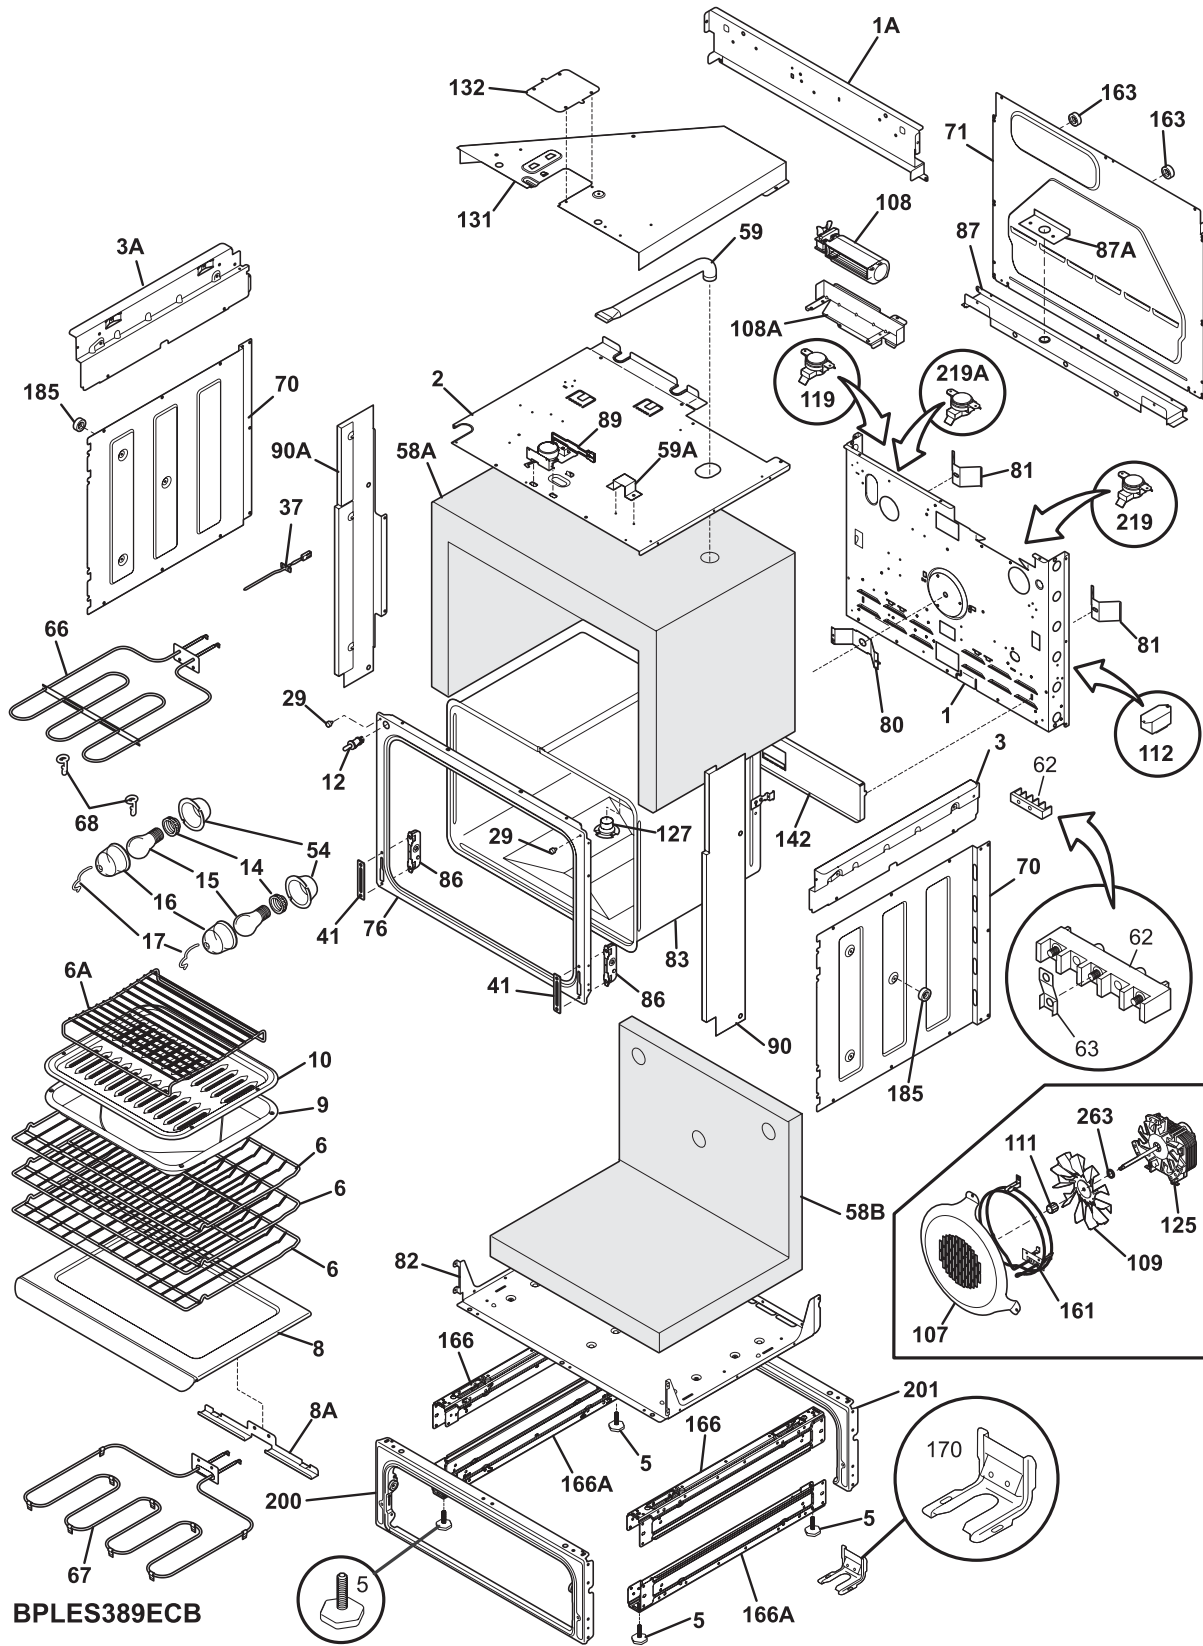

**BODY**

---

**BODY**

---

POS. NO	PART NO.	DESCRIPTION
112#	318112703	Relay
119#	318005212	Switch, thermal cutout
125#	316415800	Motor, fan
127	318317100	Adapter Assembly, vent tube, w/converter
131	318272900	Box, vent
132	318003000	Plate, shield
142	318123910	Deflector
161#	318255503	Element, convection, 350 W
163	318014110	Spacer, (6)
166	318298410	Bracket, base support, (2)
166A	318298403	Bracket, base support, lower, (2)
170	318335500	Anti-tip & accessories
185	318165800	Spacer
200	318298201	Frame, drawer, black, front
201	318298210	Frame, drawer
219#	318003614	Thermostat, safety
219A	318003613	Thermostat, safety, 1.375" mtg, 105/120
263	316136500	Washer, flat
* #	318224945	Harness, wiring, main
*	318235300	Connector assy., w/3 lugs, & instructions
*	3051050	Screw, shoulder
*	3201861	Screw, 6 x 0.375, (4)
*	08016432	Screw, truss head, 8-18 x 0.375
*	5303211311	Screw, 8 x 0.500
*	5303307980	Screw, 8-32 x 0.437, (4)
*	5303323129	Screw, 8 X 0.750
*	5304415832	Screw, 8-18 x 0.406
*	5304436875	Screw, 8-18 X 1/2, black