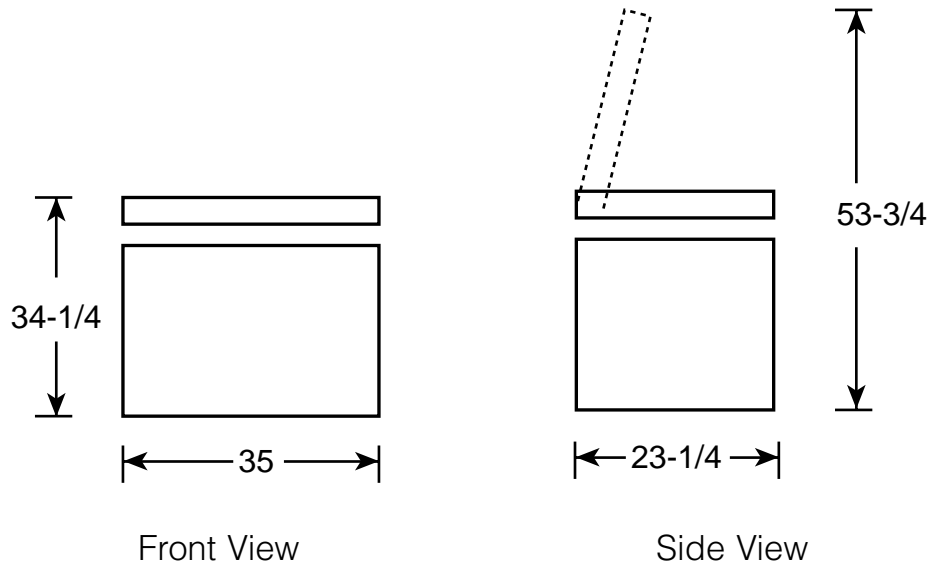

GE Appliances

FCM7DM—GE Chest Freezer

Dimensions (in inches)

Air Clearances	
Each side (in.)	3
Back (in.)	3

GE Appliances

FCM7DM—GE Chest Freezer

Features and Benefits

- 7.2 cu. ft. Capacity
- Manual Defrost
- 2 Lift-Out and Sliding Bulk Storage Baskets
- Adjustable Temperature Control
- Defrost Water Drain
- Safety Lock
- Limited Food Loss Warranty
- Wrap-Around Condenser and Evaporator
- Model FCM7DMWH—White