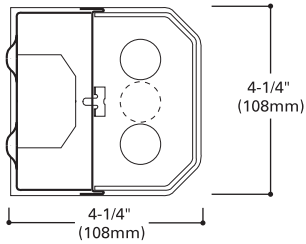

DIMENSIONS ⁽²⁾

Wall Bracket Series

Wall Cloud Series

DESCRIPTION

The Metalux Residential Wall Bracket Series is an energy efficient luminaire designed for versatility in application and performance. The series feature an opal white acrylic refractor that produces a 180° uniform light distribution pattern. The versatile Wall Bracket Series combines quality and economy in a multi-purpose wall bracket. The luminaire is perfect for illuminating corridors, stairwells, lavatories, dressing rooms, basements, utility/task and area lighting.

ORDERING INFORMATION ⁽⁴⁾

Catalog Number ^(1, 3, 5)	Description	Shipping Wt.
(WITH WHITE ENDS / 1 LIGHT)		
6212	1 lamp 24", 20W T12	7 lbs. (3.2kg)
6313	1 lamp 36", 30W T12	9 lbs. (4.1kg)
6414	1 lamp 48", 40W T12	12 lbs. (5.4kg)
(WITH WHITE ENDS / 2 LIGHT)		
6222	2 lamp 24", 20W T12	7 lbs. (3.2kg)
6424	2 lamp 48", 40W T12	12 lbs. (5.4kg)
(WALL CLOUD)		
6232	2 lamp 24", 20W T12	8 lbs. (3.6kg)
6434	2 lamp 48", 40W T12	13 lbs. (5.9kg)
6434E ⁽³⁾	2 lamp 48" with LE3, 40W T12	13 lbs. (5.9kg)
6434-REB1	2 lamp 48" with LE3, 32W T8	13 lbs. (5.9kg)