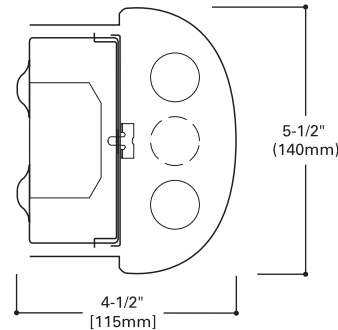

DIMENSIONS ⁽²⁾

Wall Bracket Series

Wall Cloud Series

DESCRIPTION

The Metalux Residential Wall Bracket Series is an energy efficient luminaire designed for versatility in application and performance. The series feature an opal white acrylic refractor that produces a 180° uniform light distribution pattern. The versatile Wall Bracket Series combines quality and economy in a multi-purpose wall bracket. The luminaire is perfect for illuminating corridors, stairwells, lavatories, dressing rooms, basements, utility/task and area lighting.

ORDERING INFORMATION ⁽⁴⁾

Catalog Number ^(1, 3, 5)	Description	Shipping Wt.
(WITH WHITE ENDS / 1 LIGHT)		
6212	1 lamp 24", 20W T12	7 lbs. (3.2kg)
6313	1 lamp 36", 30W T12	9 lbs. (4.1kg)
6414	1 lamp 48", 40W T12	12 lbs. (5.4kg)
(WITH WHITE ENDS / 2 LIGHT)		
6222	2 lamp 24", 20W T12	7 lbs. (3.2kg)
6424	2 lamp 48", 40W T12	12 lbs. (5.4kg)
(WALL CLOUD)		
6232	2 lamp 24", 20W T12	8 lbs. (3.6kg)
6434	2 lamp 48", 40W T12	13 lbs. (5.9kg)
6434E ⁽³⁾	2 lamp 48" with LE3, 40W T12	13 lbs. (5.9kg)
6434-REB1	2 lamp 48" with LE3, 32W T8	13 lbs. (5.9kg)