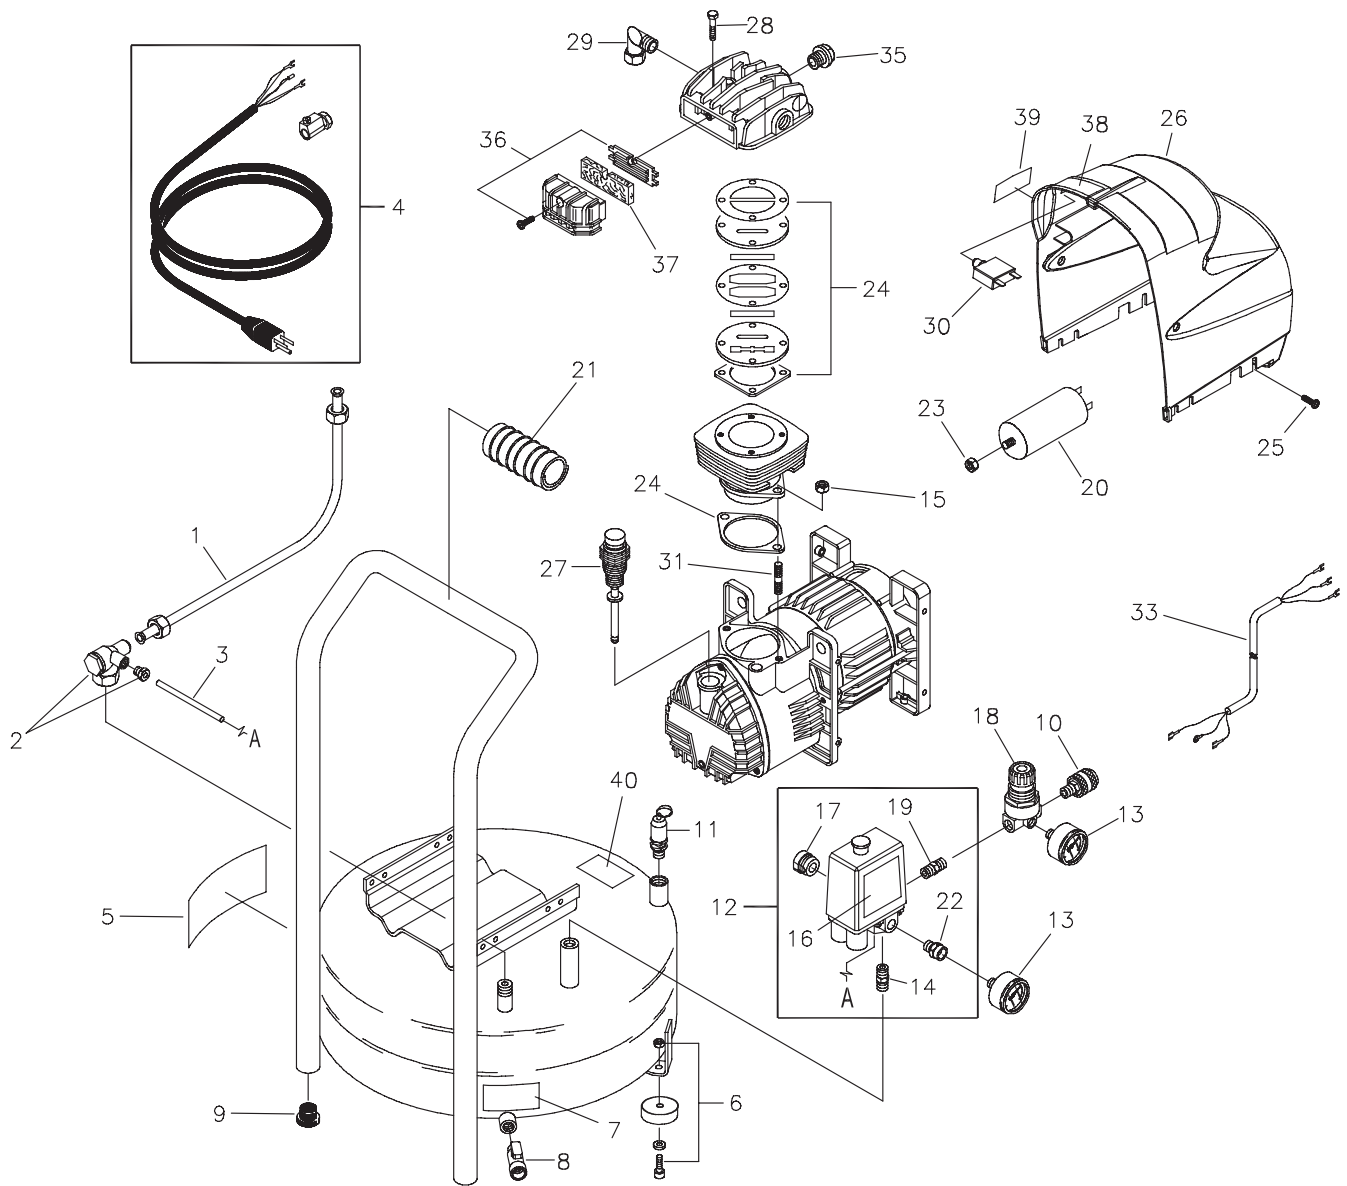

EXPLODED VIEW

Copyright © 2008 Briggs & Stratton Power Products Group, LLC. All rights reserved. No part of this material may be reproduced or transmitted in any form by any means without the express written permission of Briggs & Stratton Power Products Group, LLC.

PARTS LIST

Item	Part #	Description	Item	Part #	Description
1	200673GS	TUBE, Infeed	24	200689GS	KIT, Valve Plate
2	200674GS	VALVE, Relief	25	*	SCREW, Taptite M5 x 20
3	199961GS	HOSE, Rilsan	26	200690GS	KIT, Shroud, Plastic (Includes #38 & 39)
4	200720GS	ASSY, Cable, Power	27	200691GS	DIPSTICK, Oil
5	199172GS	DECAL, Warning	28	200684GS	SCREW, M6 x 40
6	192310GS	KIT, Vib Mount	29	200685GS	CONNECTOR, Elbow
7	199739GS	DECAL, Tank Drain	30	200717GS	BREAKER, Circuit, 17A
8	200675GS	VALVE, Drain	31	*	STUD BOLT
9	200676GS	RUBBER FOOT	33	200910GS	WIRE HARNESS
10	200677GS	COUPLER, Quick Connect	35	200688GS	VALVE, Start
11	200678GS	VALVE, Safety	36	200687GS	KIT, Air Filter
12	200679GS	ASSY, Pressure Switch	37	200697GS	FILTERING ELEMENT
13	200680GS	GAUGE, Pressure	38	199174GS	DECAL, Hot Surface
14	201697GS	ADAPTER	39	201731GS	DECAL, Reset
15	*	NUT, M8	40	201732GS	DECAL, Important
16	199176GS	DECAL, Electric Shock			
17	200364GS	PLUG			
18	200681GS	PRESSURE REGULATOR			
19	201059GS	ADAPTER			
20	200692GS	CAPACITOR, 60μF			
21	200682GS	HANDLE			
22	200683GS	COUPLING			
23	*	NUT, M8			

Parts Not Illustrated		
	203719GS	MANUAL, Operator's
	201765GS	OIL, Compressor
	203884GS	DECAL, Logo

* - Items without part numbers are common fasteners and can be found at your local hardware store.