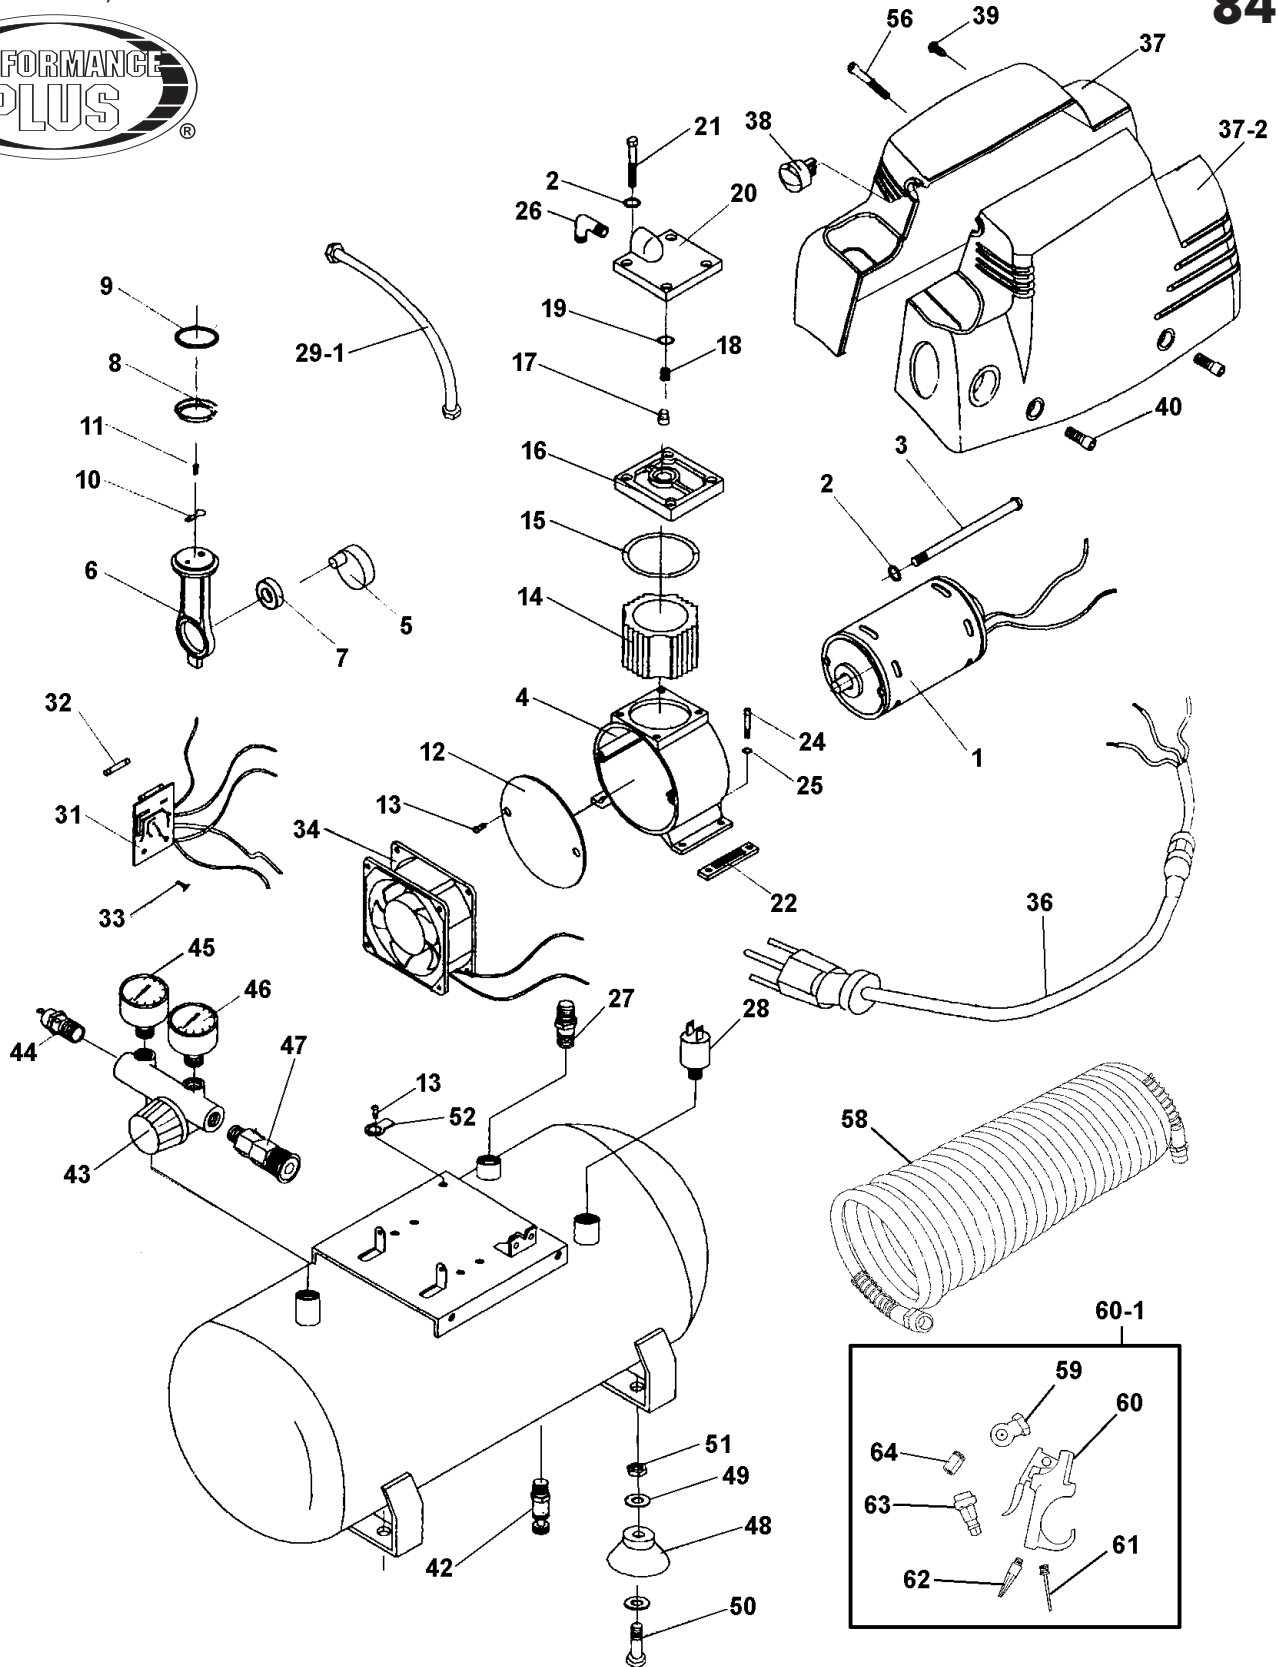

Revised/Revisé 08/2008

8439

Parts Pricing List / Liste de Prix des Pièces

8439

Diag.	Order # Com.	English Description	Description Française	Qty./Qté.	Price/Prix
1	6284390010	MOTOR	MOTEUR	1	$63.19
2	6284390020	SPRING WASHER	RONDELLE A RESSORT	6	$1.61
3	6284390030	LONG SCREW	VIS (LONGUE)	2	$3.39
4	6284390040	CRANK CASE	CARTER	1	$27.43
5	6284390050	CRANK SHAFT	TIGE DU CARTER	1	$10.29
6	6284390060	PISTON	PISTON	1	$10.98
7	6284390070	BALL BEARING	ROULEMENT A BILLES	1	$13.74
8	6284390080	PISTON RING	ANNEAU DE PISTON	1	$7.30
9	6284390090	RING	ANNEAU D'ETANCHEITE	1	$4.43
10	6284390100	INLET VALVE PLATE	PLAQUE DE LA VALVE	1	$2.70
11	6284390110	SCREW	VIS	1	$1.55
12	6284390120	CRANK CASE COVER	COUVERCLE DU CARTER	1	$5.58
13	6284390130	SCREW	VIS	3	$1.67
14	6284390140	CYLINDER	CYLINDRE	1	$14.43
15	6284390150	GASKET	JOINT D'ETANCHEITE	1	$4.54
16	6284390160	VALVE SEAT	SIEGE DE LA VALVE	1	$10.06
17	6284390170	OUTLET VALVE GASKET	JOINT D'ETANCHEITE	1	$3.16
18	6284390180	SPRING	RESSORT	1	$2.93
19	6284390190	GASKET	JOINT D'ETANCHEITE	1	$2.59
20	6284390200	CYLINDER HEAD	TETE DU CYLINDRE	1	$15.70
21	6284390210	CAP SCREW	BOULON A TETE CYLINDRIQUE	4	$2.01
22	6284390220	CRANK CASE RUBBER PAD	AMORTISSEUR EN CAOUTCHOUC	2	$2.59
24	6284390240	CAP SCREW	BOULON A TETE CYLINDRIQUE	4	$1.78
25	6284390250	SPRING WASHER	RONDELLE A RESSORT	4	$1.55
26	6284390260	EXHAUST ELBOW	COUDE	1	$3.28
27	6284390270	CONNECTOR	CONNECTEUR	1	$3.39
28	6284390280	PRESSURE SWITCH	MANOSTAT	1	$18.00
29-1	6284390291	COPPER PIPE ASSEMBLY	TUYAU ASSEMBLE	1	$5.69
31	6284390310	PC BOARD	PLAQUE ELECTRONIQUE	1	$34.33
32	6284390320	FUSE	FUSIBLE	1	$2.93
33	6284390330	SCREW	VIS	2	$1.55
34	6284390340	COOLING FAN	VENTILATEUR	1	$27.43
36	6284390360	POWER CORD	CORDON D'ALIMENTATION	1	$16.04
37	6284390370	LEFT HOUSING	BOITIER GAUCHE	1	$19.38
37-2	6284390372	RIGHT HOUSING	BOITIER DROIT	1	$19.38
38	6284390380	ON/OFF SWITCH	INTERRUPTEUR ON/OFF	1	$11.44
39	6284390390	SMALL TAPPING SCREW	PETITE VIS AUTOTARAUDEUSE	6	$1.55
40	6284390400	CAP SCREW	BOULON A TETE CYLINDRIQUE	4	$1.67
42	6284390420	DRAIN VALVE	SOUPAPE DE VIDANGE	1	$5.00
43	6284390430	REGULATOR ASS'Y	REGULATEUR ASSEMBLE	1	$21.56
44	6284390440	SAFETY VALVE	SOUPAPE DE SURETE	1	$12.59
45	6284390450	TANK PRESSURE GAUGE	JAUGE DE PRESSION/RESERVOIR	1	$14.89
46	6284390460	OUTLET PRESSURE GAUGE	JAUGE DE PRESSION/BOYAU	1	$14.89
47	6284390470	"ONE TOUCH" QUICK ADAPTOR	RACCORD "RAPIDE"	1	$12.48
48	6284390480	RUBBER FOOT	PIED EN CAOUTCHOUC	4	$3.39
49	6284390490	WASHER	RONDELLE	8	$1.61
50	6284390500	HEX. BOLT	BOULON HEXAGONAL	4	$1.78

Pricing subject to change without prior notice. / Prix sujet à changement sans préavis.