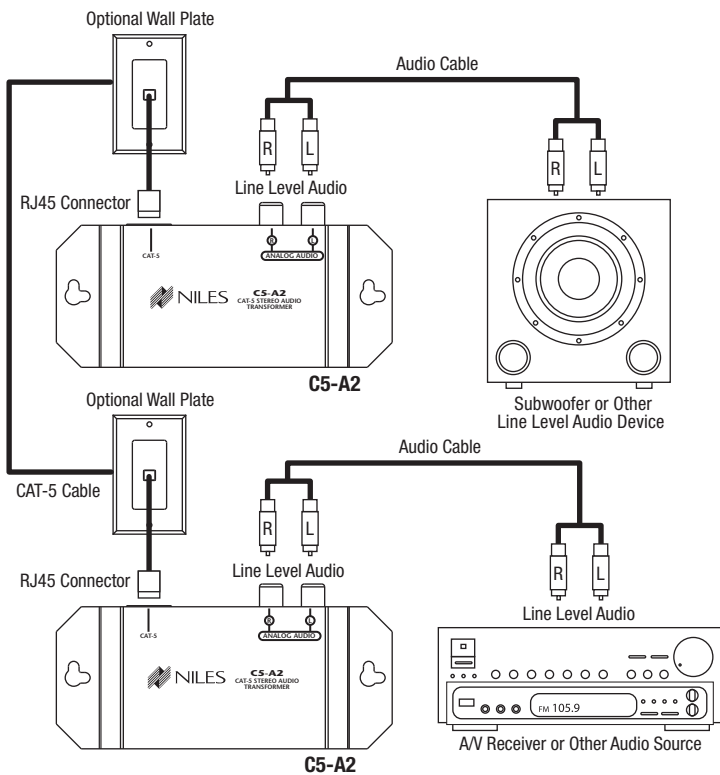

INSTALLATION

1. Turn off all power to equipment prior to installation.
2. Make all CAT-5 connections using the components shown in the diagram below.
3. Do not share any other signals on the CAT-5 cable other than the signals being extended by the CAT-5 baluns.
4. Terminate all cables as straight through T-568A terminations.
5. Using the appropriate interconnect cables connect both the source and the destination equipment to the CAT-5 baluns.
6. Once all connections have been made you may power on the equipment again.

C5-A2 Balun Connection Diagram

LIMITED WARRANTY

Niles Audio Corporation ("NILES") warrants its passive products (those not requiring AC or battery power) to the original purchaser to be free of manufacturing defects in material and workmanship for a period of ten years from the date of purchase.

This Warranty is subject to the following additional conditions and limitations. The Warranty is void and inapplicable if NILES deems that the product has been used or handled other than in accordance with the instructions provided by the manufacturer, including but not limited to damage caused by accident, mishandling, improper installation, abuse, negligence, or normal wear and tear, or any defect caused by repair to the product by anyone other than NILES or an authorized NILES dealer.

To obtain warranty service, take the unit to the nearest authorized NILES dealer, who will test the product and if necessary, forward it to NILES for service. If there are no authorized NILES dealers in your area, you must write to NILES and include your name, model and serial number of your unit, along with a brief description of the problem. A factory Return Authorization Number will be sent to you. **DO NOT RETURN ANY UNIT WITHOUT FIRST RECEIVING WRITTEN AUTHORIZATION AND SHIPPING INSTRUCTIONS FROM NILES.**

If the above conditions are met, the purchaser's sole remedy shall be to return the product to NILES, in which case NILES will repair or replace, at its sole option, the defective product without charge for parts or labor. NILES will return a unit repaired or replaced under warranty by shipping same by its usual shipping method from the factory (only) at its expense within the United States of America. **THERE ARE NO OTHER WARRANTIES, INCLUDING WITHOUT LIMITATION, EITHER EXPRESS OR IMPLIED WARRANTIES OF MERCHANTABILITY OR FITNESS FOR A PARTICULAR PURPOSE, WITH RESPECT TO THE PRODUCT.**

REPAIR OR REPLACEMENT AS PROVIDED UNDER THIS WARRANTY IS THE EXCLUSIVE REMEDY OF THE CONSUMER/PURCHASER. NILES SHALL NOT BE RESPONSIBLE FOR ANY INCIDENTAL OR CONSEQUENTIAL DAMAGES EXCEPT TO THE EXTENT PROVIDED (OR PROHIBITED) BY APPLICABLE LAW.

Some states do not allow the exclusion or limitation of incidental or consequential damages, so the above limitation may not apply to you. This warranty gives you specific legal rights, and you may also have other rights which vary from state to state.

For the name of your nearest authorized NILES dealer contact:
NILES AUDIO CORPORATION, P.O. BOX 160818, Miami, Florida 33116-0818.

Please fill in your product information and retain for your records.

Model **C5-A2** Serial No. _____ Purchase Date _____

CAT-5 BALUNS AVAILABLE FROM NILES