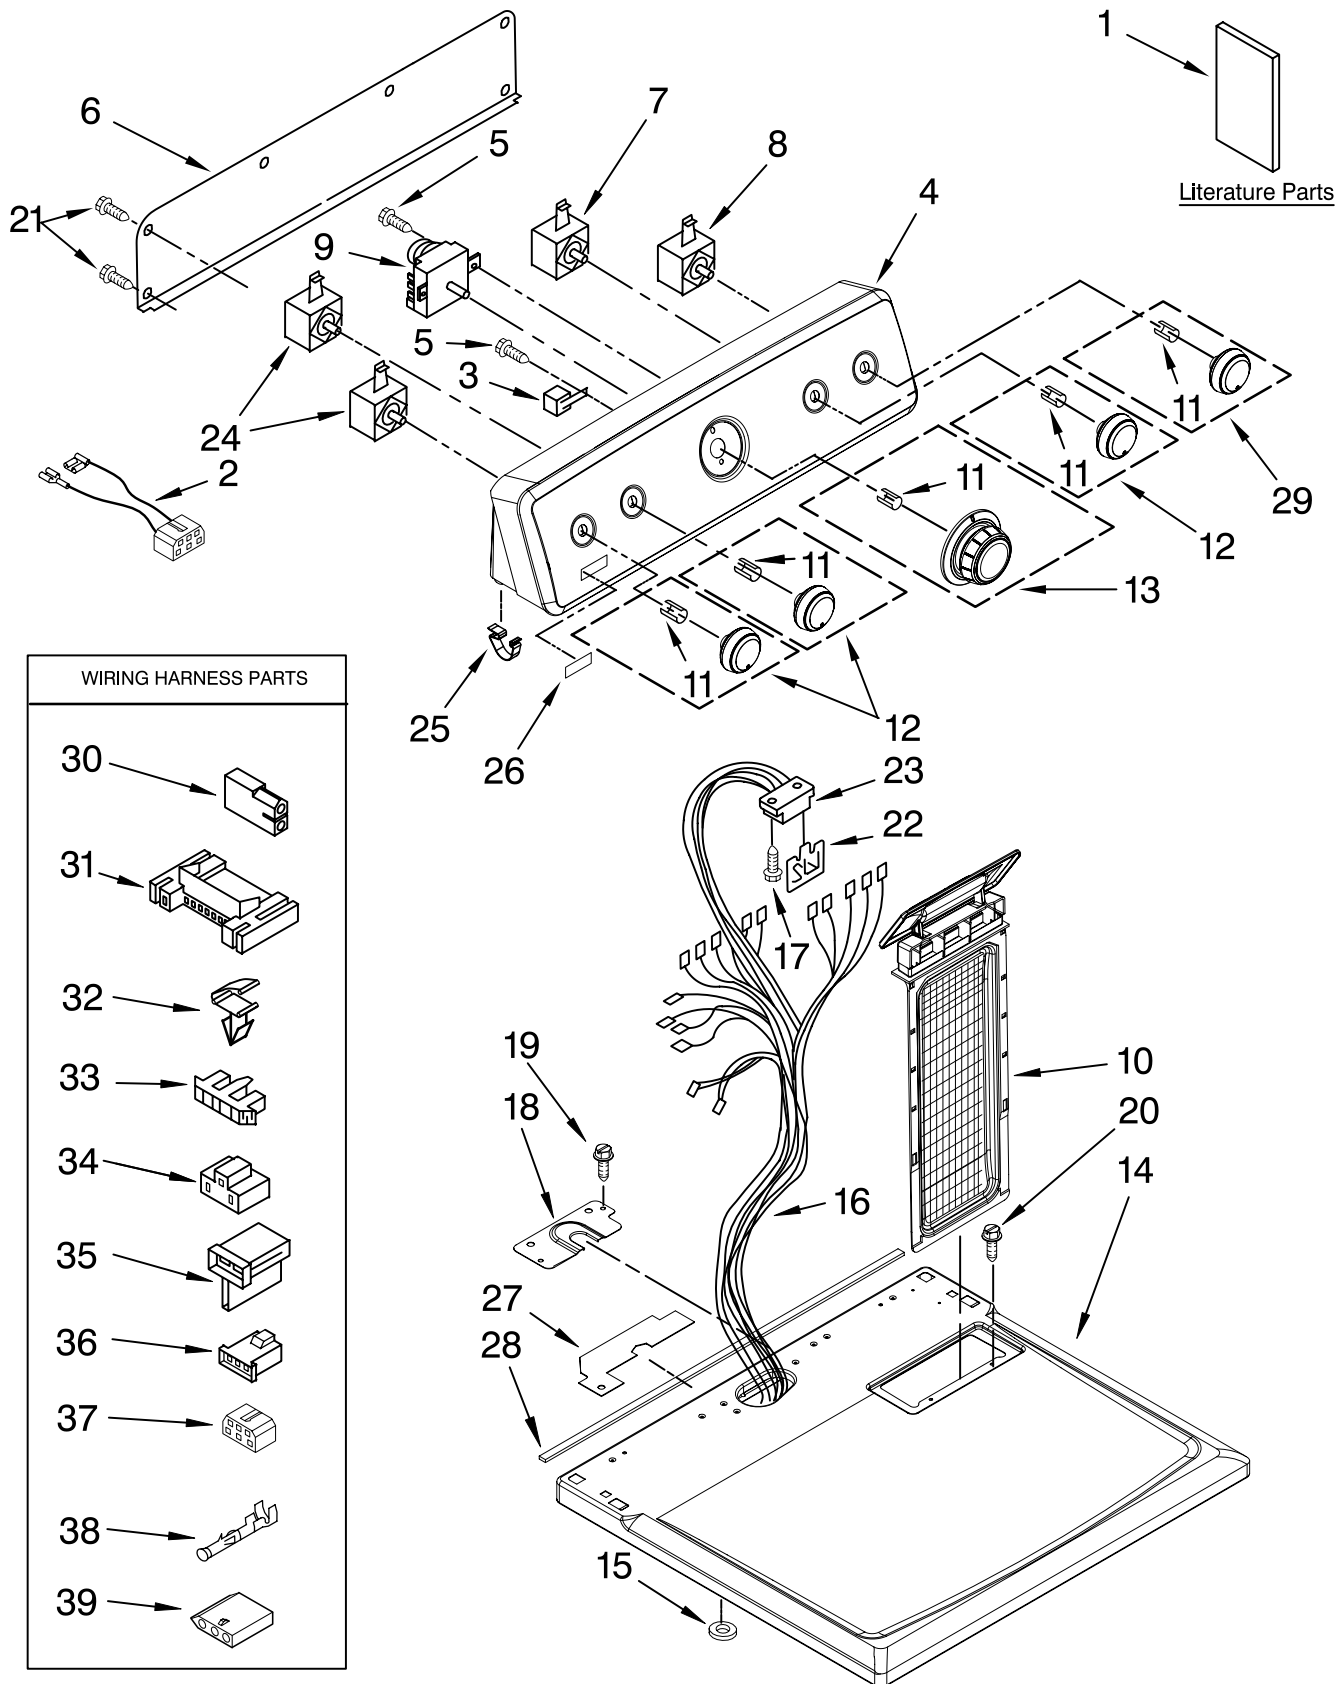

TOP AND CONSOLE PARTS

For Model: MGD5707TQ0

(White)

29" GAS DRYER

FOR ORDERING INFORMATION REFER TO PARTS PRICE LIST

TOP AND CONSOLE PARTS

For Model: MGD5707TQ0

(White)

Illus. No.	Part No.	DESCRIPTION	Illus. No.	Part No.	DESCRIPTION	Illus. No.	Part No.	DESCRIPTION
1		Literature Parts	10		Screen, Lint	26	W10112589	Badge Assembly
	W10089177	Sheet,		8565972	White	27	W10118608	Seal, Harness
		Cycle Feature	11	8536939	Clip, Spring	28	W10112267	Seal, Foam
	W10088775	Use & Care Guide	12	W10112582	Knob, Control (3)			Control Bracket
	W10124167	Wiring Diagram	13	W10112584	Knob, Timer	29	W10112586	Knob,
2	W10124166	Wire, Jumper (Buzzer On/Off)	14	W10112599	Top			Push-To-Start
3	694419	Buzzer, Mini	15	237446	Washer (Top/chute)	30	717252	Plug, 2-Way
4	W10086730	Console & Shell Assembly (Includes Items 25 & 26)	16	W10120796	Harness, Wiring	31	3395683	Connector, Motor
5	8533971	Screw, 8-18 x 5/8	17	359625	Screw, 8-18 x 1/2	32	3394427	Clip, Harness
6	W10112576	Panel, Rear Console	18	8565981	Bracket, Harness	33	3397269	Connector, Timer
7	8530169	Switch, Temperature	19	337686	Screw, 8-18 x 3/4	34	3401144	Connector (PTS Relay)
8	3398094	Switch, Push-To-Start	20	688983	Screw, 8-18 x 5/8	35	3403499	Connector, 2-Position (Gas Valve)
9	8566184	Timer Assembly 60 HZ.	21	693995	Screw, Hex Washer Head	36	3403498	Connector, 3-Position (Gas Valve)
			22	8558178	Control, Electronic	37	3347243	Connector, 6-Circuit
			23	3391885	Connector, Edge	38	94614	Terminal, Female
			24	3405156	Switch, Rotary (Twist Mount)	39	3936144	Connector
			25	8312709	Clip, Console			