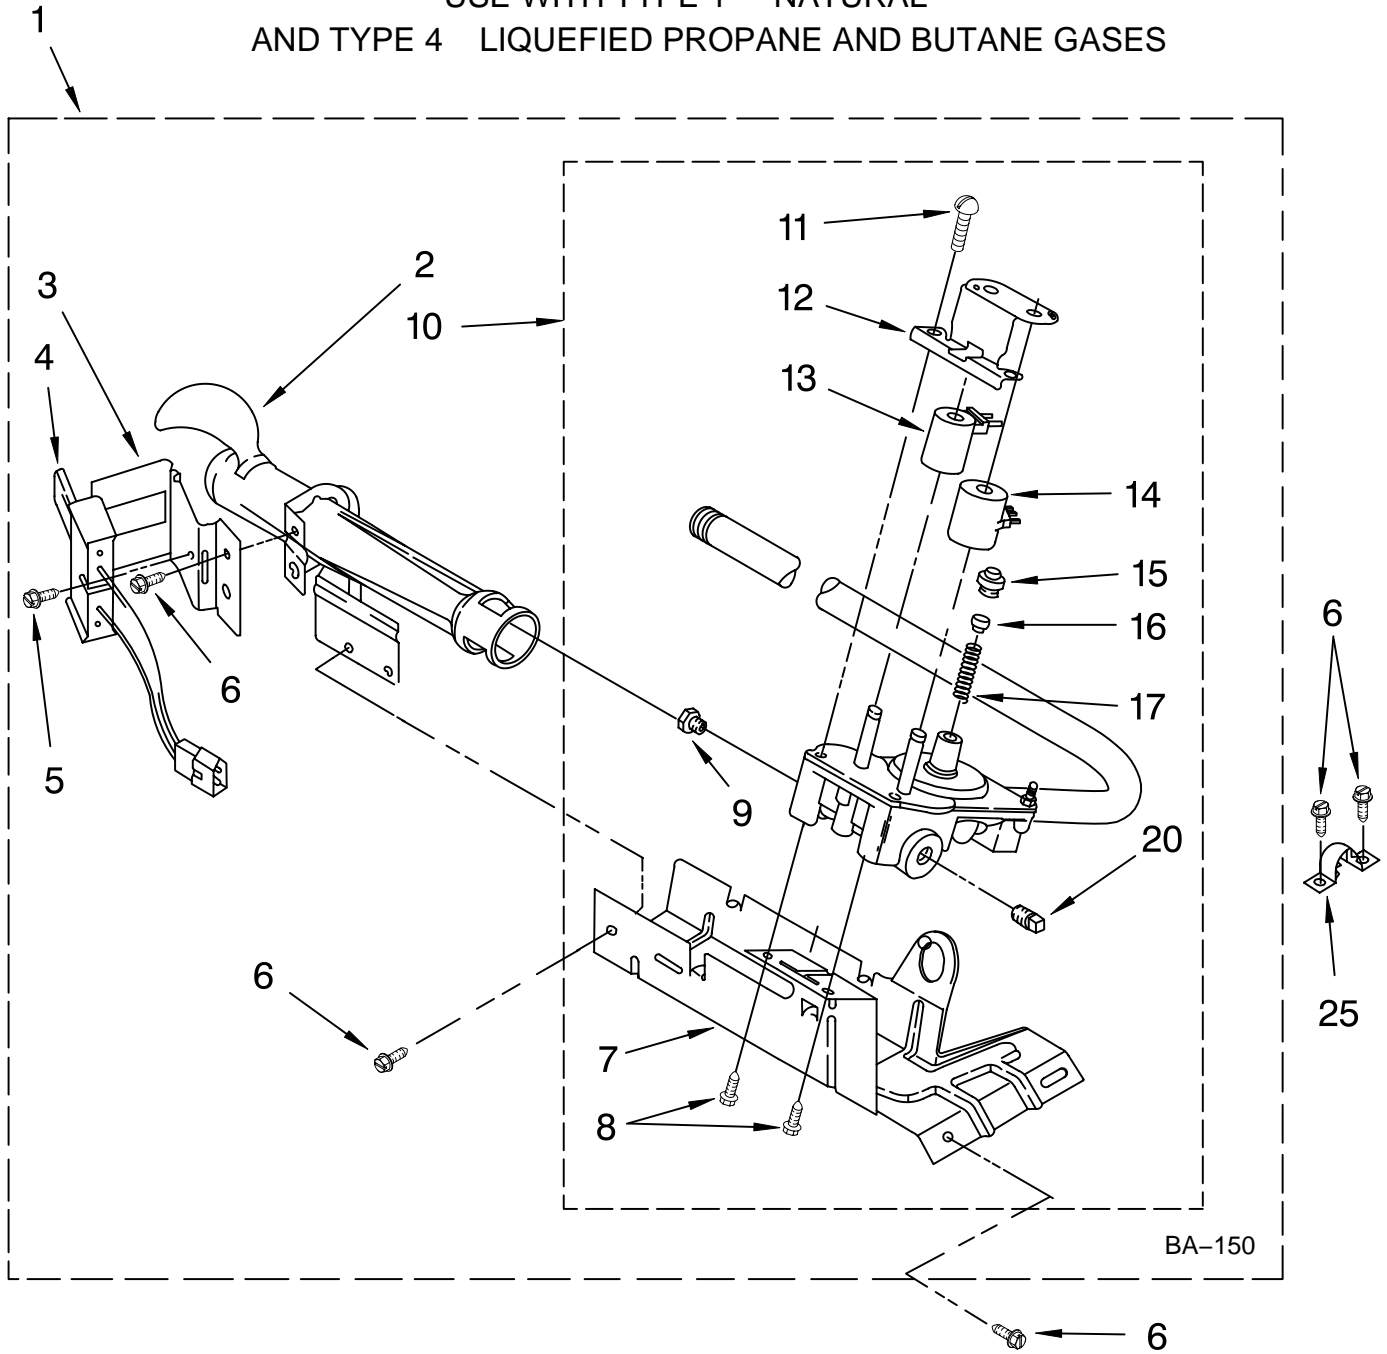

8318272 BURNER ASSEMBLY

For Model: MGD5707TQ0

(White)

USE WITH TYPE 1 – NATURAL
AND TYPE 4 LIQUEFIED PROPANE AND BUTANE GASES

FOR ORDERING INFORMATION REFER TO PARTS PRICE LIST

8318272 BURNER ASSEMBLY

For Model: MGD5707TQ0

(White)

USE WITH TYPE 1 – NATURAL
AND TYPE 4 LIQUEFIED PROPANE AND BUTANE GASES

Illus. No.	Part No.	DESCRIPTION
1	8318272	Burner Assembly 60 Hz. (Type 1) (White Rodgers)
2	688617	Tube, Burner
3	694298	Bracket, Ignitor
4	686590	Ignitor
5	3393909	Screw & Washer (8-32 x 5/8)
6	343641	Screw, 10-16 x 1/2
7	693986	Base, Burner
8	3387057	Screw, 8-18 x 3/8
9		Orifice, Burner 234826 Type 1 229742 Type 4 (Butane) 234868 Type 4 (Propane)
10	8318277	Valve, 60 Hz. (Includes Pipe & Illus. #7)
11	694421	Screw, 8-32 x 1/2 (2)
12	694538	Bracket, Coil
13	694540	Coil, 60 Hz. (2 Terminal) (Main)
14	694539	Coil, 60 Hz. (Split) (3 Terminal) (Pilot Position)
15	694424	Leak Limiter
16	694423	Screw, Regulator Adjustment
17	694422	Spring, Regulator
20	239822	Plug, Pipe
25	341029	Clamp, Pipe

Following Parts Not Illustrated

694572 Conversion Kit
(Type 1)
to Type (4) L.P.G.

BA-150

FOR ORDERING INFORMATION REFER TO PARTS PRICE LIST