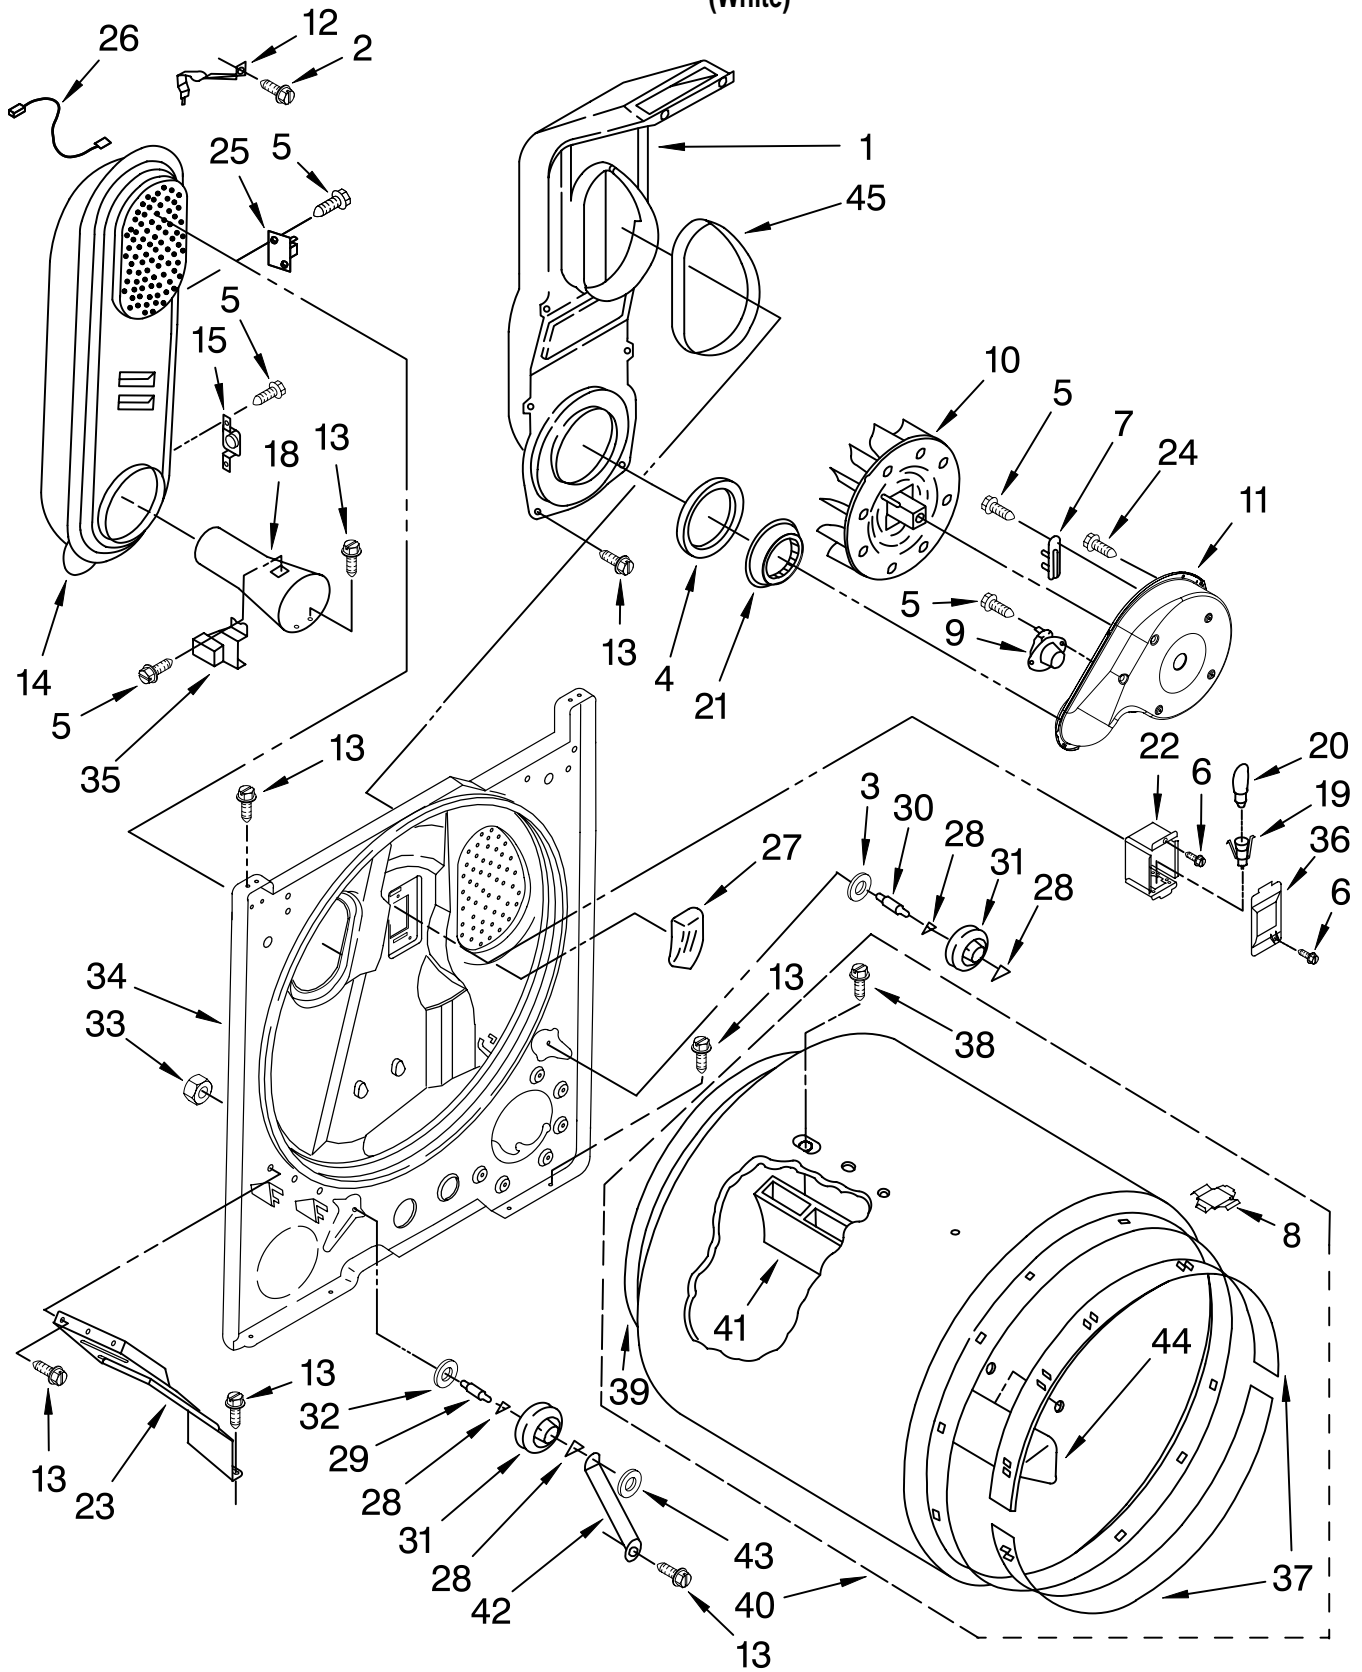

BULKHEAD PARTS

For Model: MGD570TQ0

(White)

FOR ORDERING INFORMATION REFER TO PARTS PRICE LIST

BULKHEAD PARTS

For Model: MGD5707TQ0

(White)

<u>Illus.</u> <u>No.</u>	<u>Part</u> <u>No.</u>	<u>DESCRIPTION</u>
1	348368	Lint Chute Assembly
2	489463	Screw, 8-18 x 5/8
3	3388703	Washer-Support
4	347139	Seal, Lint Chute
5	90767	Screw, 8-18 x 3/8
6	487909	Screw, 8-15 x 1/2
7	3392519	Thermal-Fuse (91C)
8	8066086	Drum Hole Plug
9	8318268	Thermostat, Internal-Bias
10	694089	Wheel, Blower
11	8577230	Housing, Blower
12	3398161	Clip
13	343641	Screw, 10-16 x 1/2
14	8530285	Box, Heater
15	3403140	Thermostat, 205°F (96°C)
18	8066049	Funnel, Burner
19	W10136369	Socket Assembly
20	3406124	Bulb
21	696302	Shield, Exhaust
22	3977373	Bracket, Drum Light
23	3406022	Bracket, Bulkhead
24	3390647	Screw, 8-18 x 1/2
25	3977394	Kit, Thermal Cut-Off (Includes Item 15)
26	3401707	Wire, Jumper
27	3976479	Pad, Sensor
28	690997	Ring, Tri
29	3399506	Shaft, L.H.
30	3399507	Shaft, R.H.
31	3397590	Roller, Support
32	348197	Washer, Support
33	3359452	Nut, 3/8-16
34	3403414	Bulkhead
35	338906	Sensor, Radiant
36	3402841	Lens, Drum Light
37	692526	Ring, Bearing
38	W10109200	Screw, 11-16 x 3/4
39	3406130	Seal, Rear Drum
40	695587	Drum Assembly
41	692490	Baffle, Drum (2)
42	3976434	Bracket, Support
43	90296	Clip
44	3403636	Baffle, Drum (1)
45	339956	Seal

FOR ORDERING INFORMATION REFER TO PARTS PRICE LIST