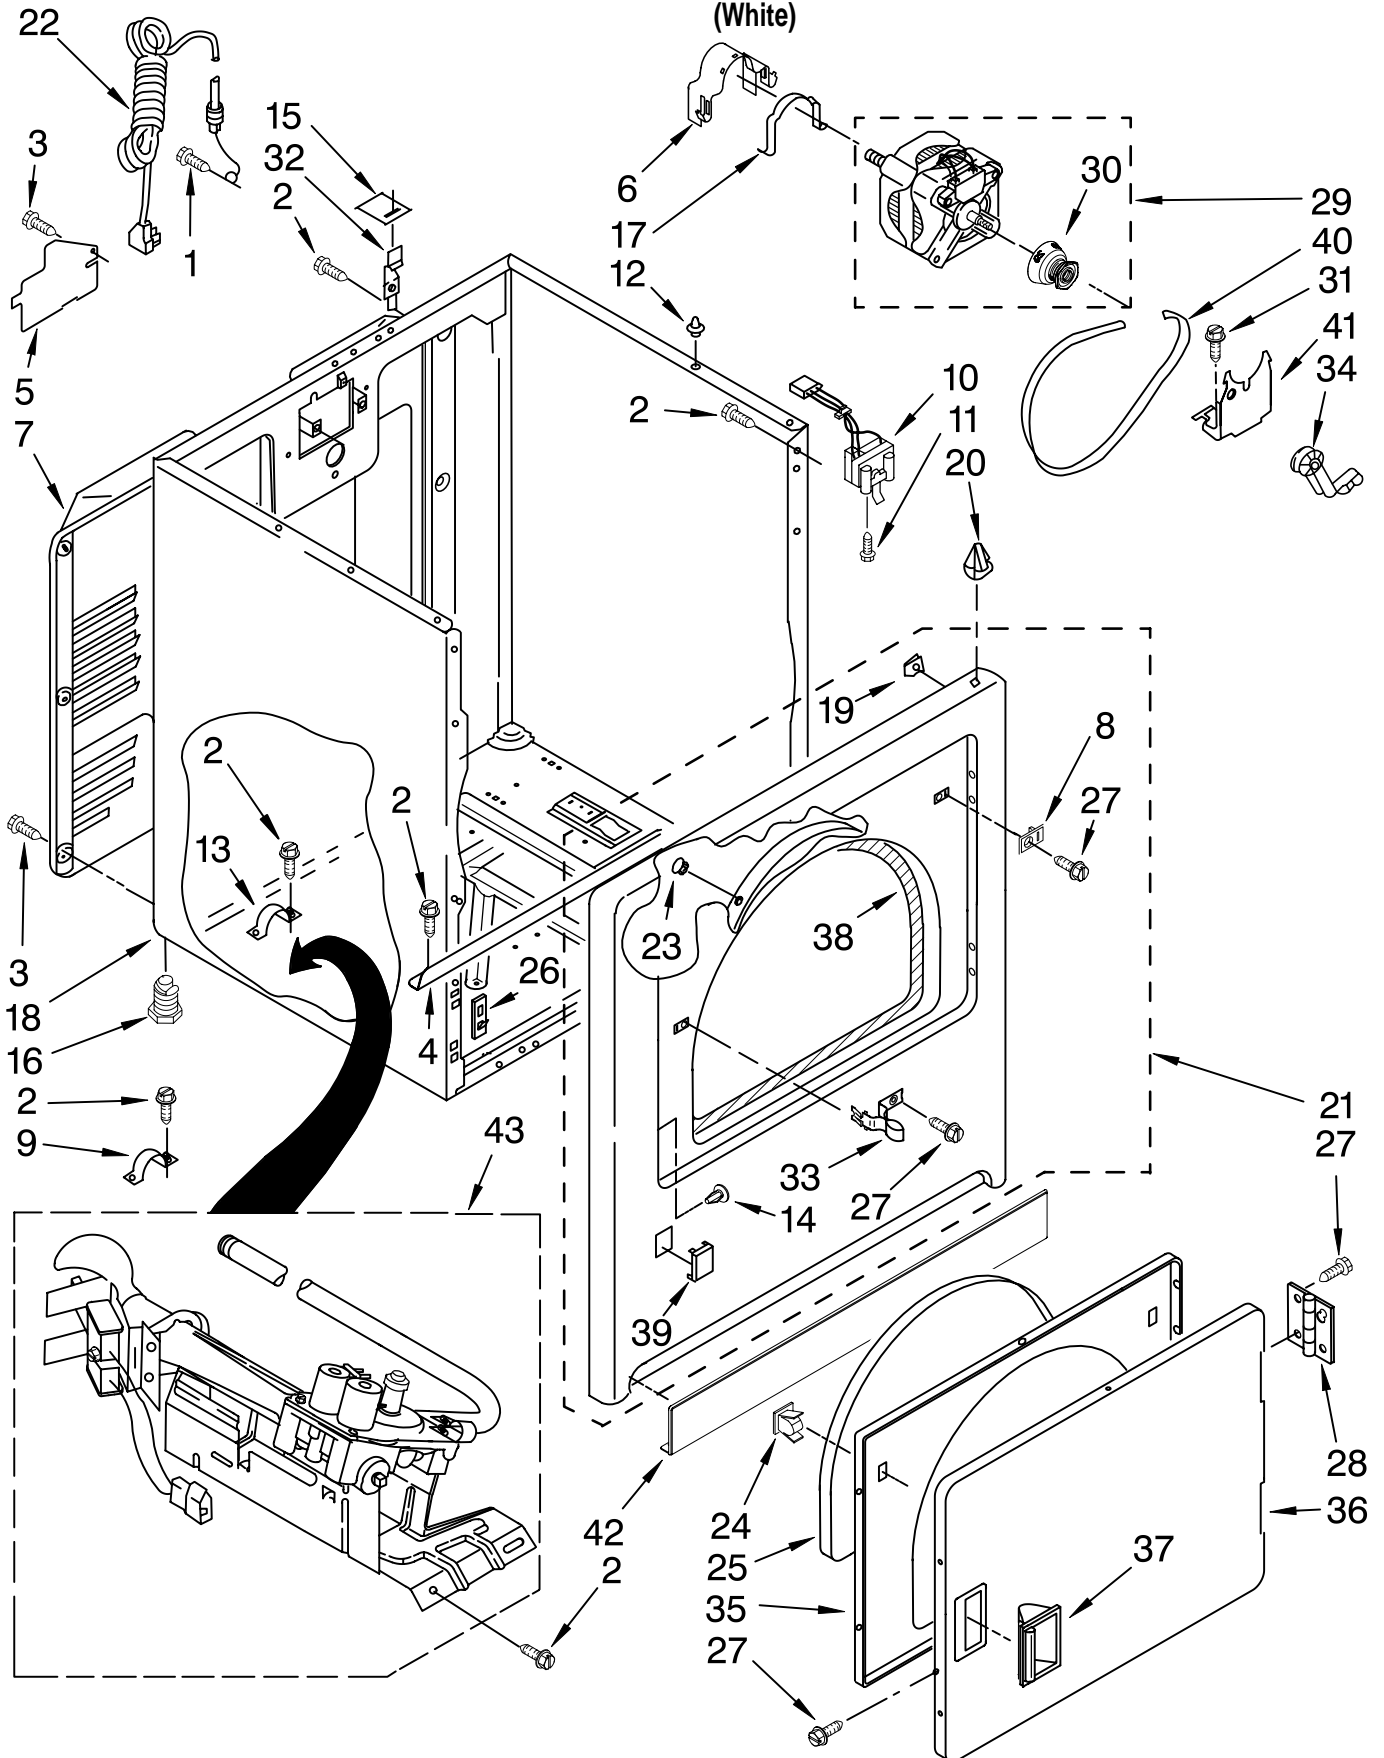

CABINET PARTS

For Model: MGD5707TQ0

(White)

FOR ORDERING INFORMATION REFER TO PARTS PRICE LIST

CABINET PARTS

For Model: MGD5707TQ0

(White)

Illus. No.	Part No.	DESCRIPTION	Illus. No.	Part No.	DESCRIPTION	Illus. No.	Part No.	DESCRIPTION
1	697776	Screw, 10-32 x 5/8 (External Ground)	17	660658	Clamp, Motor Cabinet	32	8066217	Hinge, Top (2)
2	343641	Screw, 10-16 x 1/2	18		(Includes Item 4)	33	3403431	Strike, Panel
3	693995	Screw, Hex Head		8530603	White	34	691366	Idler & Pulley Assembly
4	8541400	Bracket, Cabinet	19	98234	Clip, Ground (2)	35	3402341	Door, Rear
5	3396795	Cover, Block	20	18776	Lock, Front Top (2)	36		Door, Front
6	3404162	Clamp, Motor (W/Shield)	21		Panel Front		3402335	White
7	3396805	Panel, Rear		3403447	White	37		Handle, Door
8	3403630	Plug-Strike	22	344020	Power Cord		8565970	White
9	3980175	Clamp-Elbow	23	685203	Clip, Felt Pad (2)	38	3406129	Seal & Bearing Assembly
10	3406107	Door Switch Assembly	24	3389441	Catch, Door Assembly	39		Plug, Front Panel
11	697773	Screw, 6-20 x 7/8	25	3405246	Seal, Door		3394975	White
12	98669	Locator, Top	26	3394083	Clip, Front Panel	40	W10131364	Belt, Drive
13	341029	Clamp-Pipe	27	342055	Screw, 8-18 x 1/2	41	348780	Base, Motor
14	3404413	Plug-Hole	28	W10112600	Hinge, Door (2)	42	W10112593	Toe Plate Assembly
15	18849	Pad, Top Hinge	29	8066206	Motor Assembly 60 HZ.	43	8318272	Burner Assembly, 60 Hz.
16	3392100	Foot, Dryer	30	8066184	Pulley 60 Hz.			(See Pages 7 & 8 For Further Burner Breakdown)
	279810	Foot-Optional (Extended Length) (Package of 2) (Not Included.)	31	3400500	Bolt, 5/16-18 x 3/4			

FOR ORDERING INFORMATION REFER TO PARTS PRICE LIST