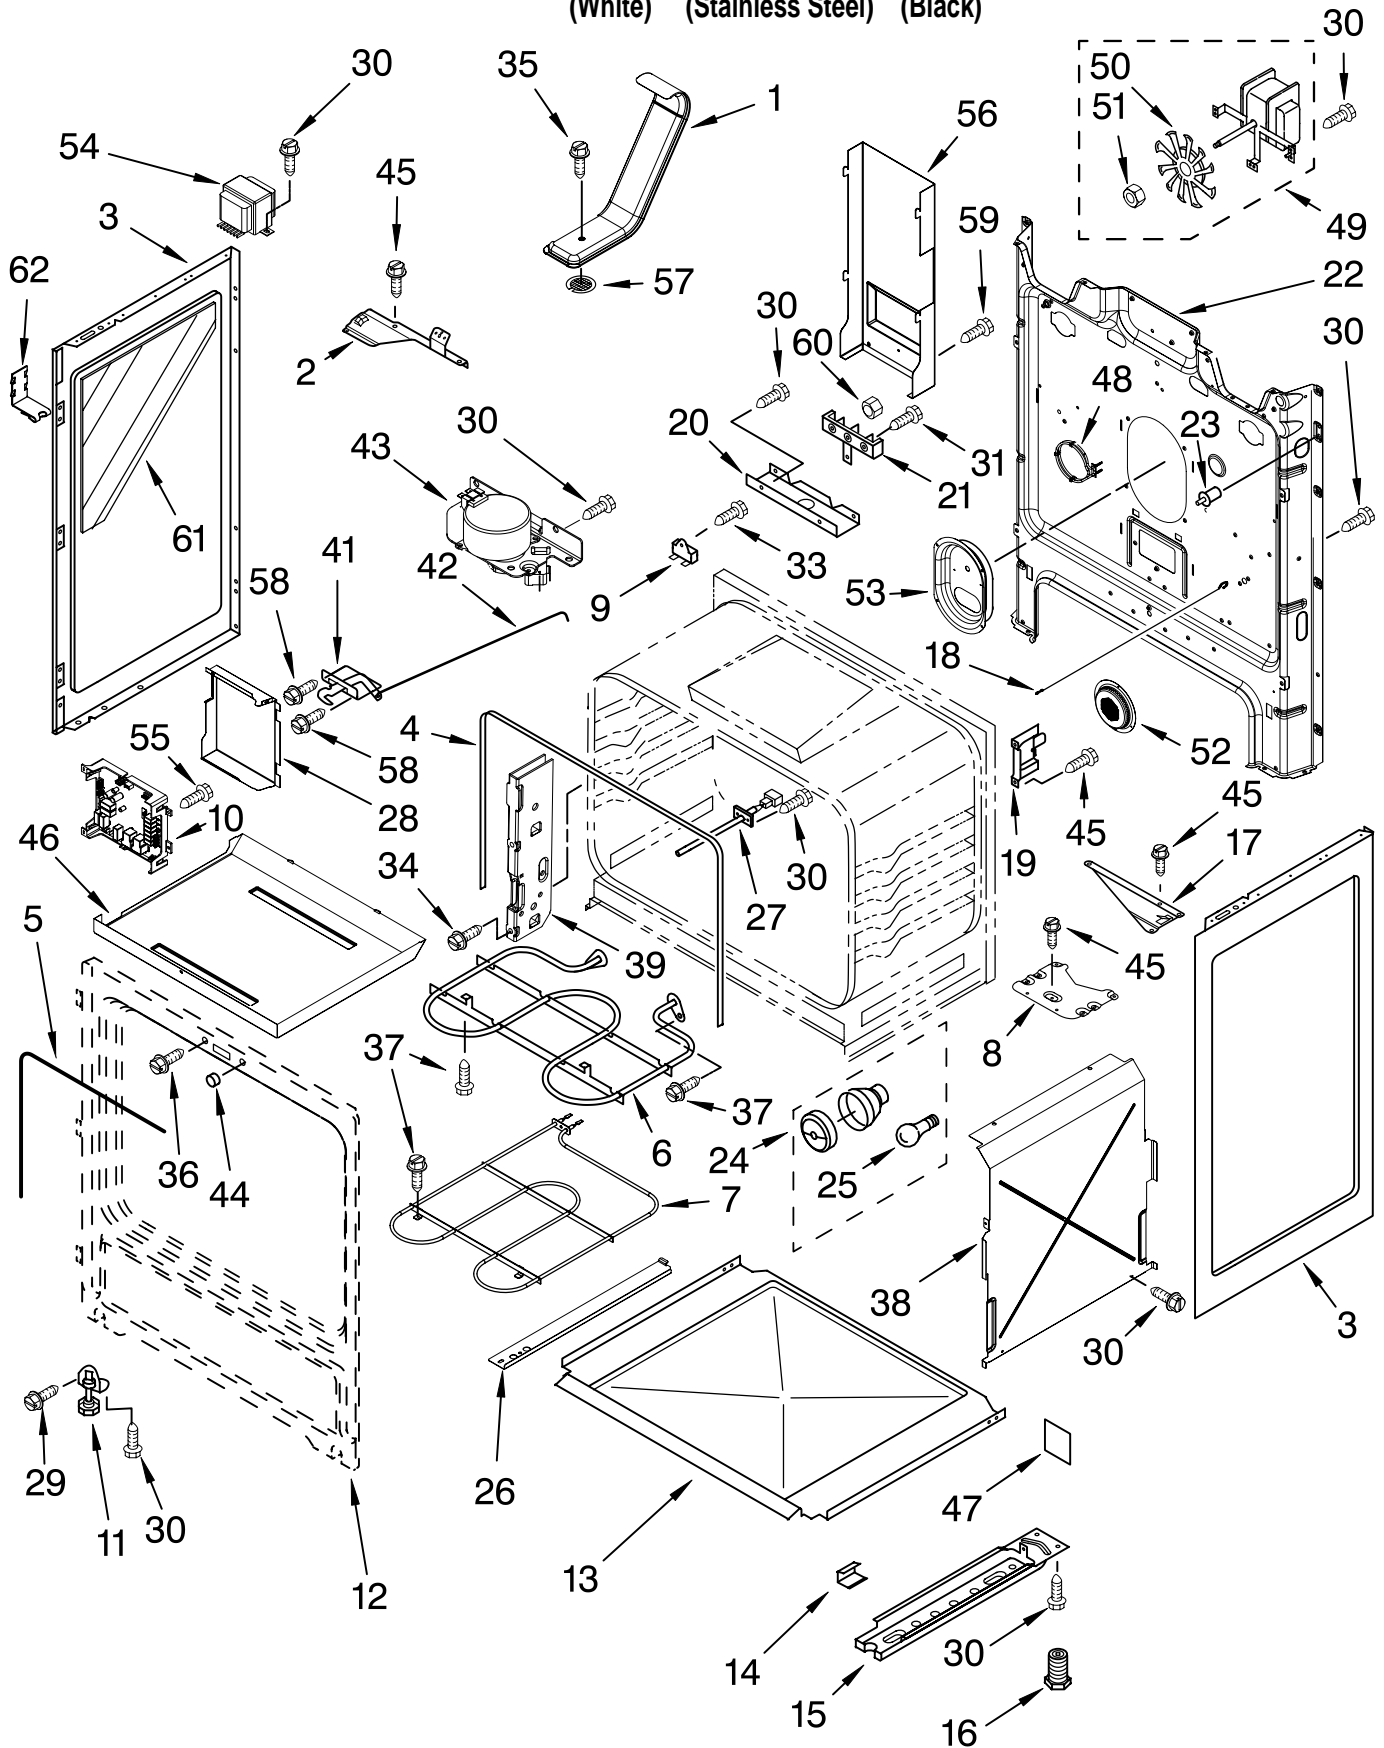

CHASSIS PARTS

For Models: GR773LXSQ1, GR773LXSS1, GR773LXSB1
(White) (Stainless Steel) (Black)

FOR ORDERING INFORMATION REFER TO PARTS PRICE LIST

CHASSIS PARTS

For Models: GR773LXSQ1, GR773LXSS1, GR773LXSB1
(White) (Stainless Steel) (Black)

Illus. No.	Part No.	DESCRIPTION	Illus. No.	Part No.	DESCRIPTION	Illus. No.	Part No.	DESCRIPTION
1	9761300	Vent Tube Asmbly	22	9757029	Back, Main	47	9759689	Card, Insulator
2	8273905	Support, Corner LR	23	9757262	Switch, Door	48	9758525	Element, Convection
3		Panel, Side (2)	24	3196701	Light Socket Assy	49	9758925	Fan Motor, Convection
	8053830	White	25	311255	Bulb, Oven Light			
	8053832	Black	26	9755771	Cover, Tray	50	4452226	Fan Blade
4	W10010350	Seal, Oven Flange	27	8273902	Sensor, Oven	51	4452227	Nut
5	8522416	Seal, Oven Door	28	9757970	Cover	52	9755775	Cover, Fan
6	9757341	Element, Broil	29	3196179	Screw	53	9755776	Bracket, Fan
7	9755770	Element, Bake (Hidden)	30	4449809	Screw	54	9757311	Transformer
8	3195736	Support, Front (2)	31	3400016	Screw	55	8533930	Screw
9	3196548	Fuse, Thermal	33	3196172	Screw	56	9757972	Cover, Box
10	9761909	Appliance Manager	34	W10031780	Screw	57	9761301	Screen – Catalyst
11	3196037	Foot, Front (2)	35	3196566	Screw	58	3196560	Screw (2)
12		Frame, Front (Not Serviced)	36	3196168	Screw	59	3196178	Screw
13	8054068	Tray, Insulation	37	3196174	Screw	60	112432	Nut (3)
14	3196576	Clip, Panel (6)	38	9758238	Retainer, Side (2)	61	9761490	Insulation
15	9760314	Rail, Base (2)	39	9760407	Brkt–Mounting	62	9761512	Clip, Mounting
16	9761935	Foot, Rear (2)	41	9761013	Latch, Door			
17	3195987	Guard, Wire	42	3196961	Rod, Latch			
18	9757239	Rod – Dr Switch	43	9757241	Latch Asy, Rear			
19	3186116	Support, Oven (2)	44	9758701	Spacer, Door			
20	3186034	Bracket, Service	45	3196169	Screw			
21	9761958	Block, Terminal	46	9755769	Tray, Hidden Bake Element			

FOR ORDERING INFORMATION REFER TO PARTS PRICE LIST