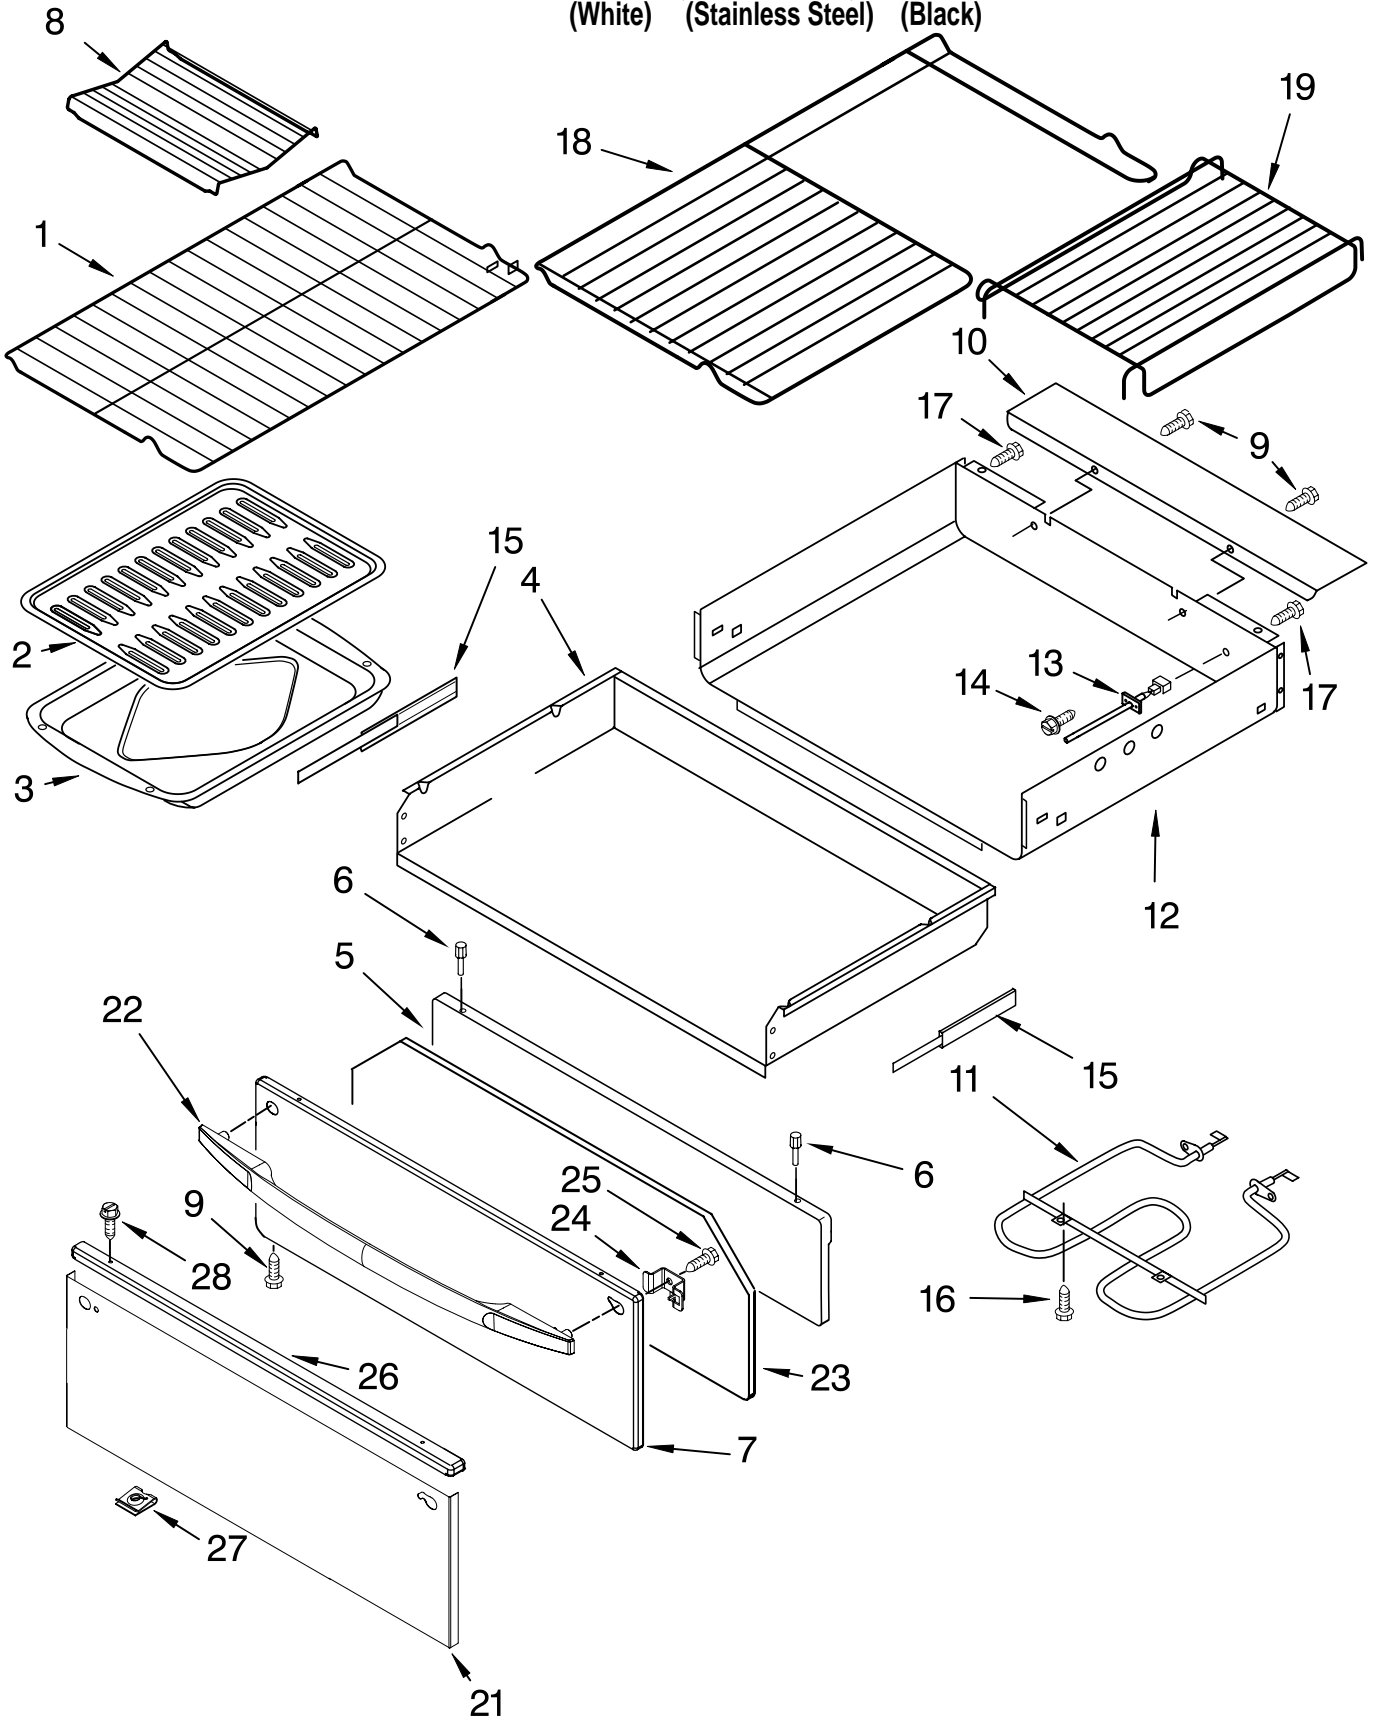

DRAWER & BROILER PARTS

For Models: GR773LXSQ1, GR773LXSS1, GR773LXSB1
(White) (Stainless Steel) (Black)

FOR ORDERING INFORMATION REFER TO PARTS PRICE LIST

DRAWER & BROILER PARTS

For Models: GR773LXSQ1, GR773LXSS1, GR773LXSB1
(White) (Stainless Steel) (Black)

Illus. No.	Part No.	DESCRIPTION
1	3195710	Rack, Oven (2)
2	3195996	Grill, Broiler
3	3196076	Pan, Broiler
4	8272610	Drawer, Warming
5	8272609	Panel, Inner
6		Rivet, Push (2)
	3196814	White
	3196813	Black
7		Panel, Drawer Frnt
	W10010930	White
	W10010950	Black
	W10010870	Stainless Steel
8	3181534	Rack, Roasting
9	3196168	Screw
10	8272977	Heat Shield, Element
11	9758520	Element, Warming
12	8274153	Enclosure, Drawer
13	8274149	Sensor
14	3196427	Screw
15		Slide, Drawer
	9761929	Left Hand
	9761930	Right Hand
16	3196174	Screw
17	3196178	Screw
18	8274021	Rack, Partial
19	8274022	Rack, Insert
21	W10010870	Panel, Drawer SS
22		Handle
	9761978	White
	9761979	Black
	9761981	Stainless Steel
23	8524234	Insulation
24	W10010830	Brkt - Handle
25	W10031780	Screw
26	W10022210	Trim, Drawer SS Model Only
27	9781235	Speed Clip SS Model Only
28	W10031790	Screw

FOR ORDERING INFORMATION REFER TO PARTS PRICE LIST