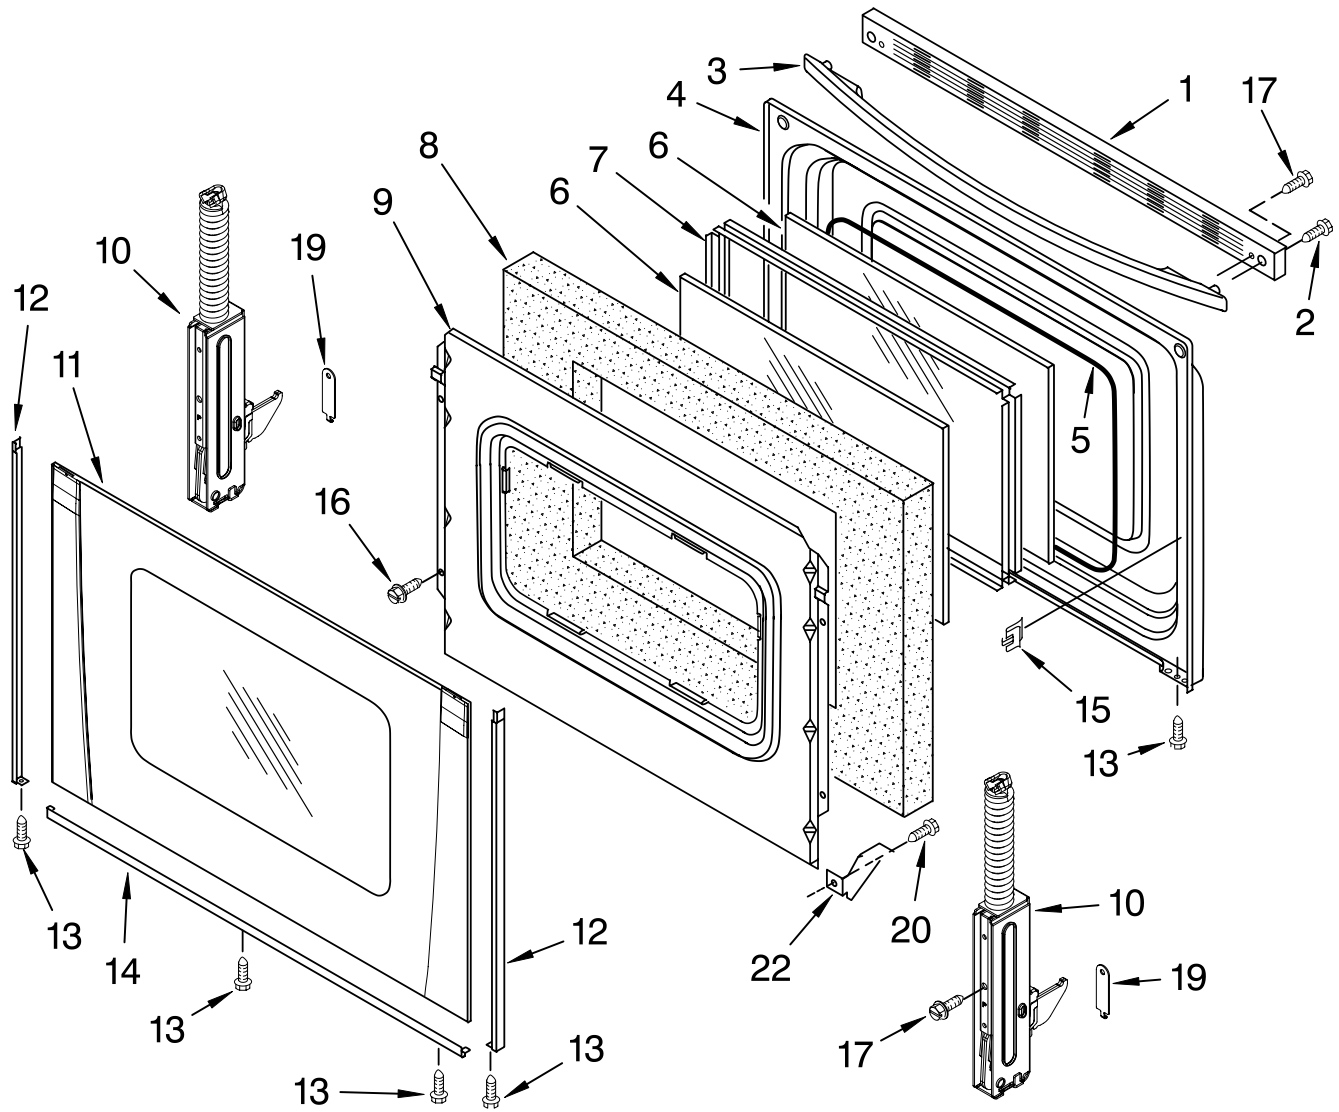

DOOR PARTS

For Models: GR773LXSQ1, GR773LXSS1, GR773LXSB1
(White) (Stainless Steel) (Black)

Illus. No.	Part No.	DESCRIPTION
1	9761975	Trim, Top White
	9761977	Stainless Model
	9762391	Black
2	3196164	Screw
	3	Handle, Door
4	9761978	White
	9761979	Black
	9761981	Stainless Steel
	9761344	Liner, Door
5	8522414	Seal, Window
6	9758162	Glass, Inner (2)
7	3186289	Frame, Glass
8	8272618	Insulation, Door

Illus. No.	Part No.	DESCRIPTION
9	9761357	Retainer, Insul.
10	9761496	Hinge, Door (2)
	11	Glass, Outer
12	W10010660	White
	W10010690	Stainless Steel
	W10010680	Black
13	8523166	White Left Hand
	8523172	White Right Hand
	8523171	Black Left Hand
	8523165	Black Right Hand
	9762249	Unvrsl Slvr LH
	9762250	Unvrsl Slvr RH

Illus. No.	Part No.	DESCRIPTION
13	3196160	Screw
	14	Trim, Lower
15	8523175	White
	8523177	Black
15	3196025	Clip, Glass (4)
16	W10031790	Screw
17	W10031780	Screw
19	9761517	Clip, Dr Mntg (2)
20	3196165	Screw
22	3196794	Bracket, Window(2)

FOR ORDERING INFORMATION REFER TO PARTS PRICE LIST