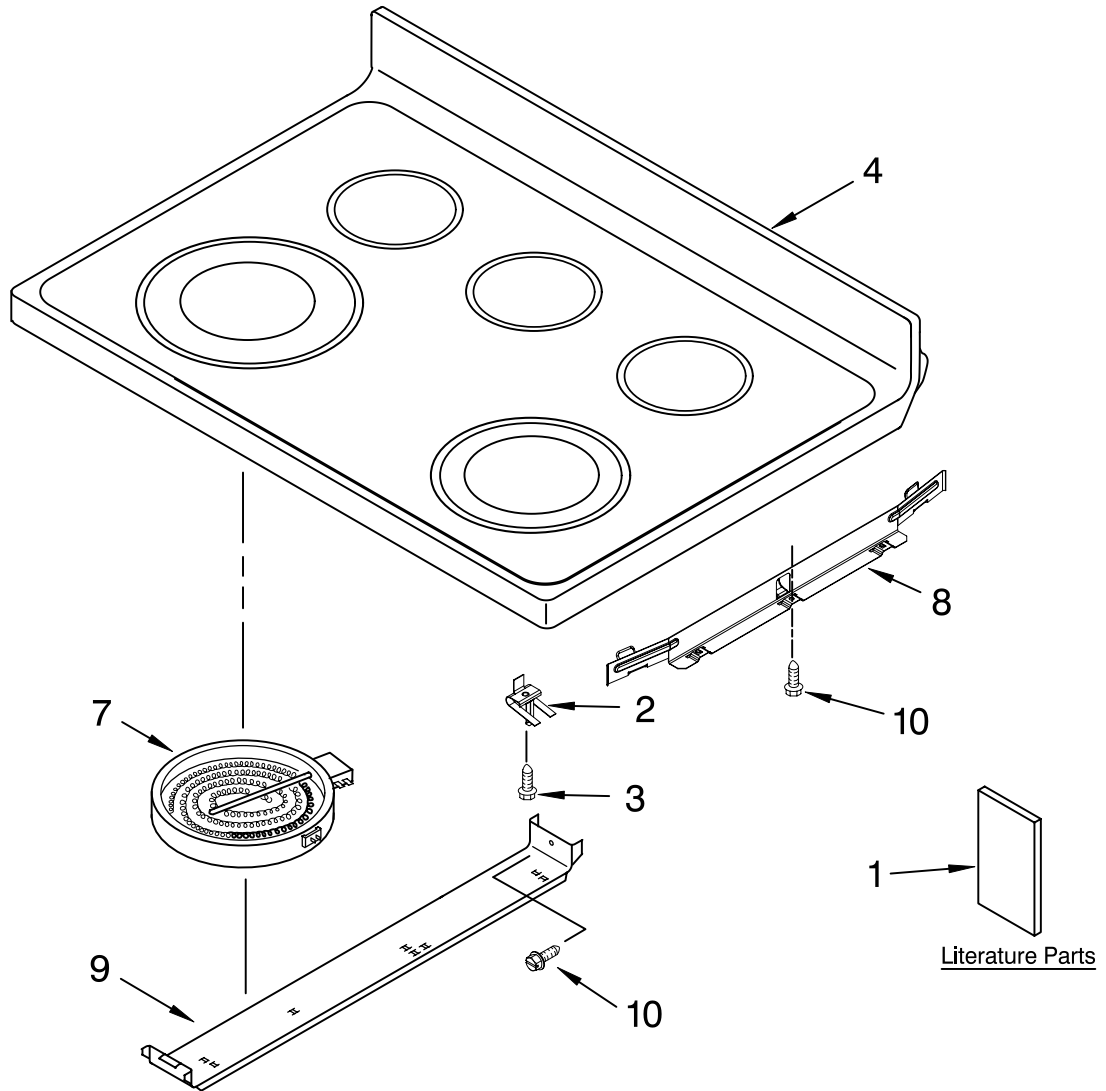

# COOKTOP PARTS

For Models: GR773LXSQ1, GR773LXSS1, GR773LXSB1  
(White) (Stainless Steel) (Black)

30" ELECTRIC CERAN  
FREESTANDING RANGE  
SELF CLEAN CONVECTION OVEN

Illus. No.	Part No.	DESCRIPTION
1		Literature Parts
	9763001	Owners Manual
	9762982	Tech Sheet
	9762996	Installation Instructions
		Template, Anti-Tip
	9757143	English/French
	9757142	English/Spanish
	9762761	Brochure, Tips Safe Cooking

Illus. No.	Part No.	DESCRIPTION
2	W10035930	Spring, Locator
3	3196170	Screw
4		Cooktop
	9763334	White
	9763336	Black
7		Element, Surface
	9759351	2400/1200 W - LF
	8523698	1200 W - LR
	8523698	1200 W - RR
	9759351	2400/1200 W - RF
	9762851	120 V - CR