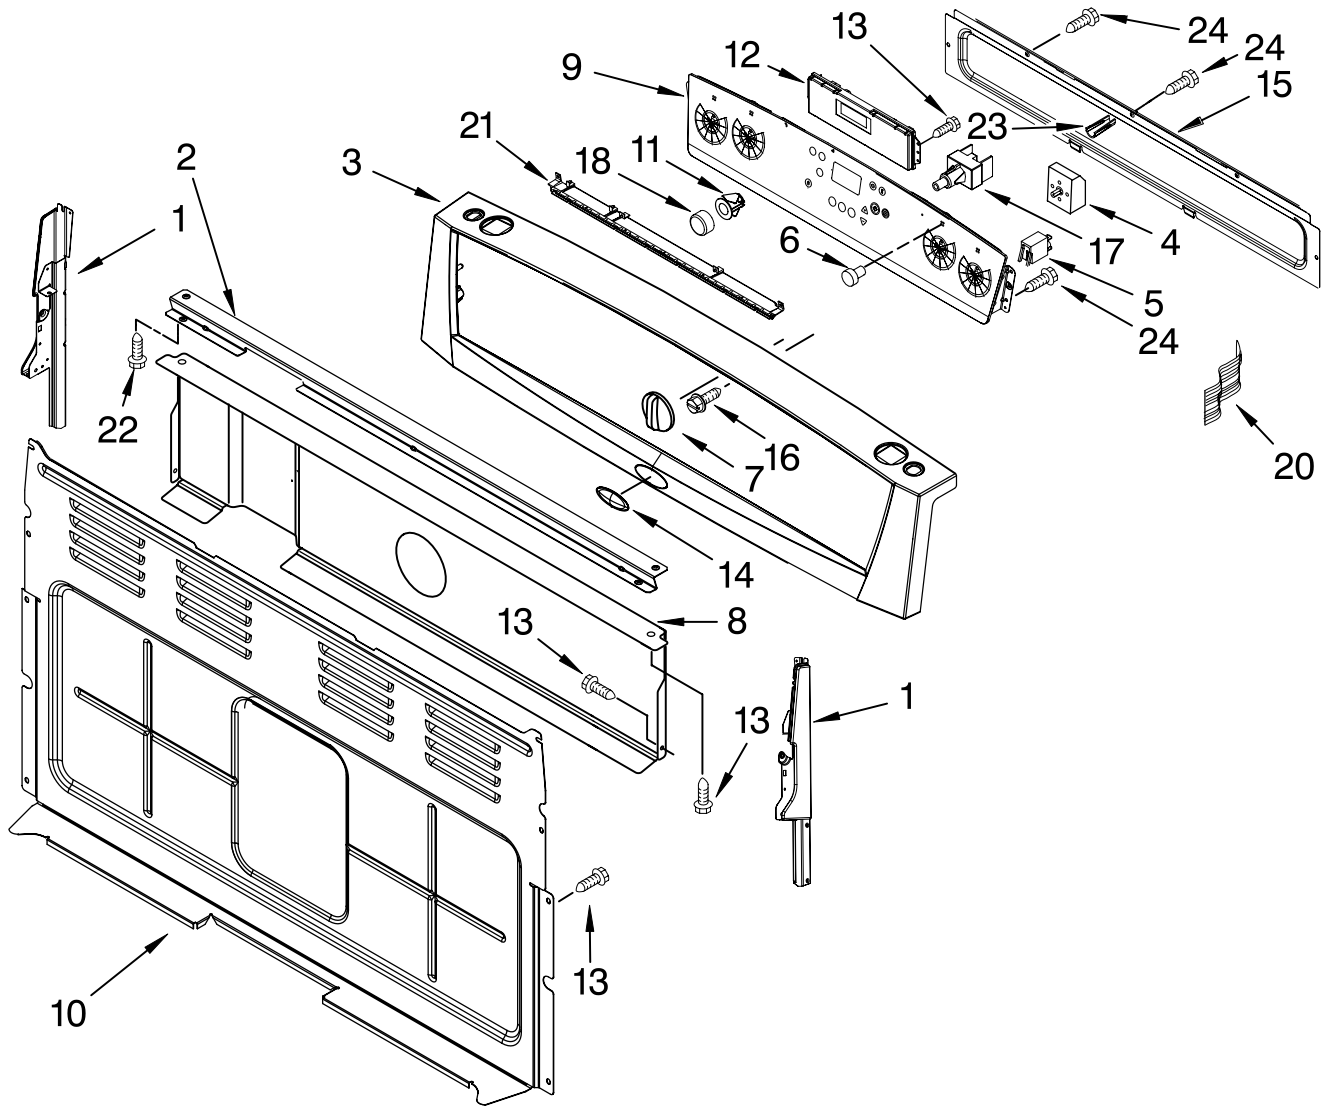

CONTROL PANEL PARTS

For Models: GR773LXSQ1, GR773LXSS1, GR773LXSB1
(White) (Stainless Steel) (Black)

Illus. No.	Part No.	DESCRIPTION	Illus. No.	Part No.	DESCRIPTION	Illus. No.	Part No.	DESCRIPTION
1	W10009040	Endcap White Left Hand	6	3196068	Lens, Light	15	9756366	Cover, Rear (Console)
	W10009050	White Right Hand	7	9757132	Knob, Infinite (4) White	16	3400882	Screw
	W10009080	Black Left Hand		9758129	Black	17	8272820	Switch
	W10009090	Black Right Hand	8	8523280	Shield, Heat	18		Button
2	9762095	Bracket, Console	9	9763550	Glass Switch Membrn White		9757492	White
3	9762585	Panel, Backguard White		9763551	Black		9758491	Black
	9762588	Stainless Steel	10	9756999	Cover, Rear	20	9762426	Cntr Cable, Flex
	9762586	Black	11		Bezel, Keep Warm	21	9757358	Reflector, Light
4		Switch, Infinite		9757489	White	22		Screw
	9758060	Left Front (Dual)		9758489	Black		3196166	White
	3148951	Left Rear	12	9763050	Control, Range		3196168	Black
	3148951	Right Rear	13	3196178	Screw	23	9757490	Support, Glass
	9758060	Right Front (Dual)	14	9757613	Nameplate	24	3196178	Screw
5	8523265	Light, Indicator						

FOR ORDERING INFORMATION REFER TO PARTS PRICE LIST