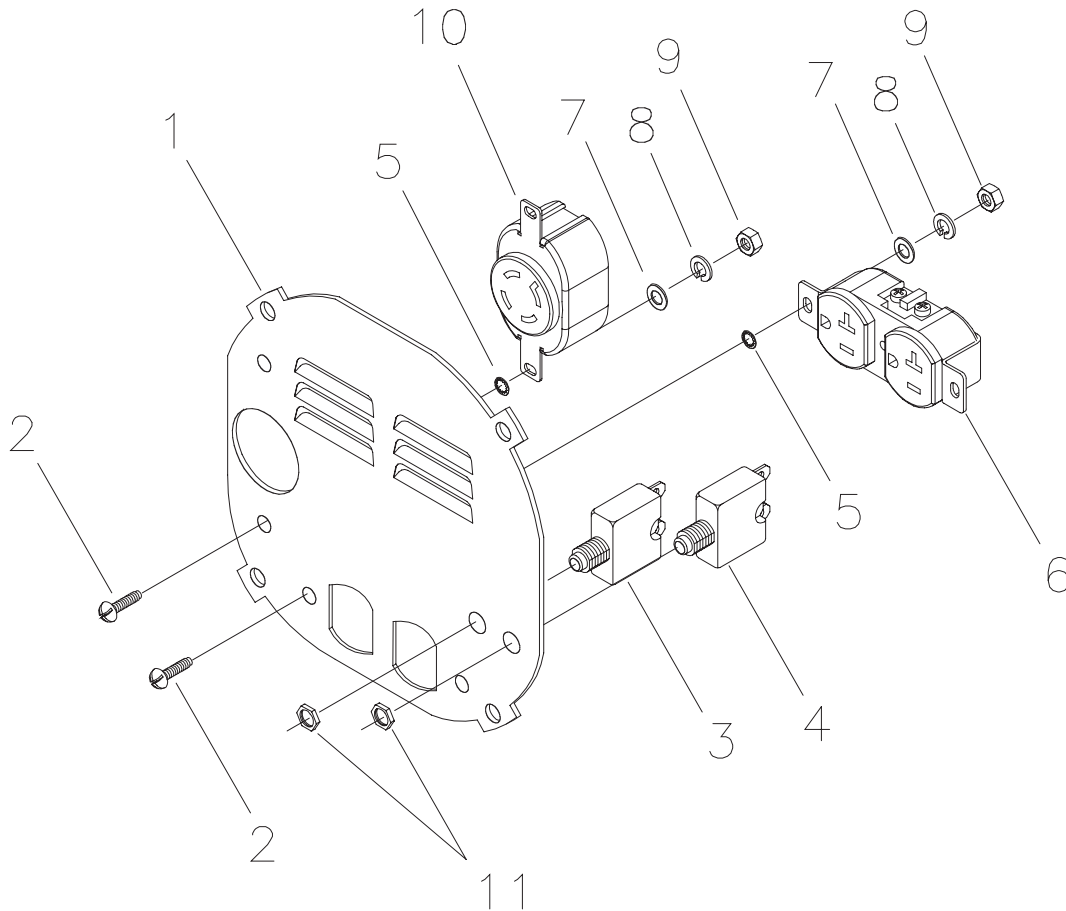

PARTS LIST – MAIN UNIT

Item	Part #	Description
1	191403GS	SET, Decal, Unit & Air Cover
2	M190341GS	KIT, Cradle (Includes 24, 30, 31 & 33)
3	67989GS	NUT, M8 Flanged Serrated
4	81917GS	PIN, Roll, 4mm x 10
5	70642GS	MOUNT, Vibration Engine
6	66365GS	HOUSING, Engine Adaptor
7	86307GS	HHCS, 5/16" x 3/4", SEMS
8	B2816JGS	ASSY, Rotor
9	*	WASHER, 5/16 - M8
10	96796GS	WASHER, Flat (special)
11	47480GS	HHCS, 5/16" - 24 x 7
12	191271AGS	ASSY, Stator
13	66825BGS	CARRIER, Rear Bearing
14	67022GS	GROMMET, Rubber
15	86308GGS	HHCS, M6-1.0 x 100, SEMS
16	95003AGS	ASSY., Control Panel
17	74908GS	TAPTITE, M5 .08 x 10mm
18	191459GS	DECAL, Control Panel
19	91825GS	RECTIFIER, Brush & Bridge
20	66849GS	TAPTITE, M5 - .08 x 20mm
21	86494GS	SCREW, M6 - 1.0 x 16 Wing
23	195373GS	WIRE, Ground
24	B4986GS	DECAL, Ground
25	*	WASHER, #10 Ext. Shakeproof
26	*	TPHMS, M8 1.25 x 35
27	86292GS	SCREW, Self Driller 12-14 x 7/8"
28	84242GS	GROMMET
29	55199JGS	WIRE, Ground Panel
30	93639GS	DECAL, Danger
31	191438GS	DECAL, Danger Instructions
32	*	PPHMS, M8 - 1.25 x 20
33	191436GS	DECAL, Caution Hot Muffler
900	§	ENGINE

Parts Not Illustrated

191196GS	MANUAL, Operator
MS3780	MANUAL, Engine
43483GS	PLUG, 250V, 20A

* - Items without part numbers are common fasteners and are available at local hardware stores.

§ - Contact Engine Manufacturer

EXPLODED VIEW AND PARTS LIST – CONTROL PANEL

Item	Part #	Description
1	95600GS	COVER, Control Panel
2	*	PPHMS, M4 0.7 x 10
3	94396BGS	CIRCUIT BREAKER, 20amp
4	94396AGS	CIRCUIT BREAKER, 15amp
5	*	WASHER, #8 Shakeproof, Int.
6	68759GS	OUTLET, 120V, 20A
7	*	WASHER, Flat, #8
8	*	WASHER, Lock #8
9	*	NUT, M4 - 0.7 Hex
10	68867GS	OUTLET, 120/240V, 20Amp
11	*	NUT, 3/8 - 24