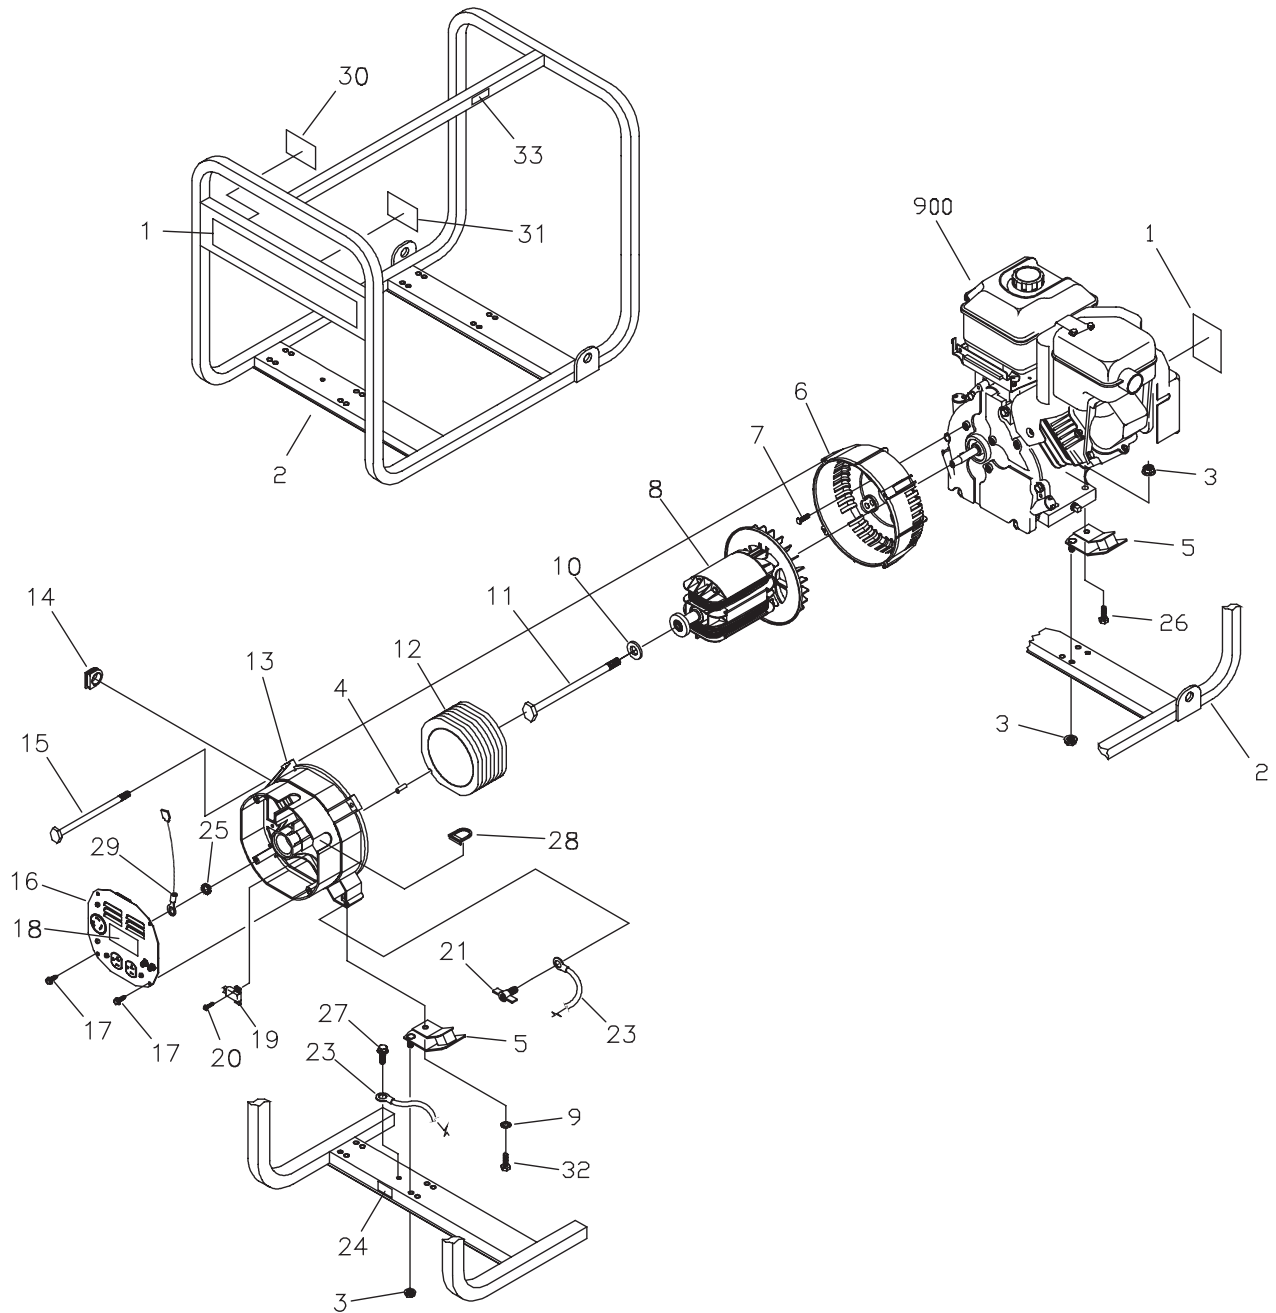

EXPLODED VIEW – MAIN UNIT

Copyright © 2007 Briggs & Stratton Power Products Group, LLC. All rights reserved. No part of this material may be reproduced or transmitted in any form by any means without the express written permission of Briggs & Stratton Power Products Group, LLC.

PARTS LIST – MAIN UNIT

Item	Part #	Description
1	191403GS	SET, Decal, Unit & Air Cover
2	M190341GS	KIT, Cradle (Includes 24, 30, 31 & 33)
3	67989GS	NUT, M8 Flanged Serrated
4	81917GS	PIN, Roll, 4mm x 10
5	70642GS	MOUNT, Vibration Engine
6	66365GS	HOUSING, Engine Adaptor
7	86307GS	HHCS, 5/16" x 3/4", SEMS
8	B2816JGS	ASSY, Rotor
9	*	WASHER, 5/16 - M8
10	96796GS	WASHER, Flat (special)
11	47480GS	HHCS, 5/16" - 24 x 7
12	191271AGS	ASSY, Stator
13	66825BGS	CARRIER, Rear Bearing
14	67022GS	GROMMET, Rubber
15	86308GGS	HHCS, M6-1.0 x 100, SEMS
16	95003AGS	ASSY., Control Panel
17	74908GS	TAPTITE, M5 .08 x 10mm
18	191459GS	DECAL, Control Panel
19	91825GS	RECTIFIER, Brush & Bridge
20	66849GS	TAPTITE, M5 - .08 x 20mm
21	86494GS	SCREW, M6 - 1.0 x 16 Wing
23	195373GS	WIRE, Ground
24	B4986GS	DECAL, Ground
25	*	WASHER, #10 Ext. Shakeproof
26	*	TPHMS, M8 1.25 x 35
27	86292GS	SCREW, Self Driller 12-14 x 7/8"
28	84242GS	GROMMET
29	55199JGS	WIRE, Ground Panel
30	93639GS	DECAL, Danger
31	191438GS	DECAL, Danger Instructions
32	*	PPHMS, M8 - 1.25 x 20
33	191436GS	DECAL, Caution Hot Muffler
900	§	ENGINE

Parts Not Illustrated

191196GS	MANUAL, Operator
MS3780	MANUAL, Engine
43483GS	PLUG, 250V, 20A

* - Items without part numbers are common fasteners and are available at local hardware stores.

§ - Contact Engine Manufacturer