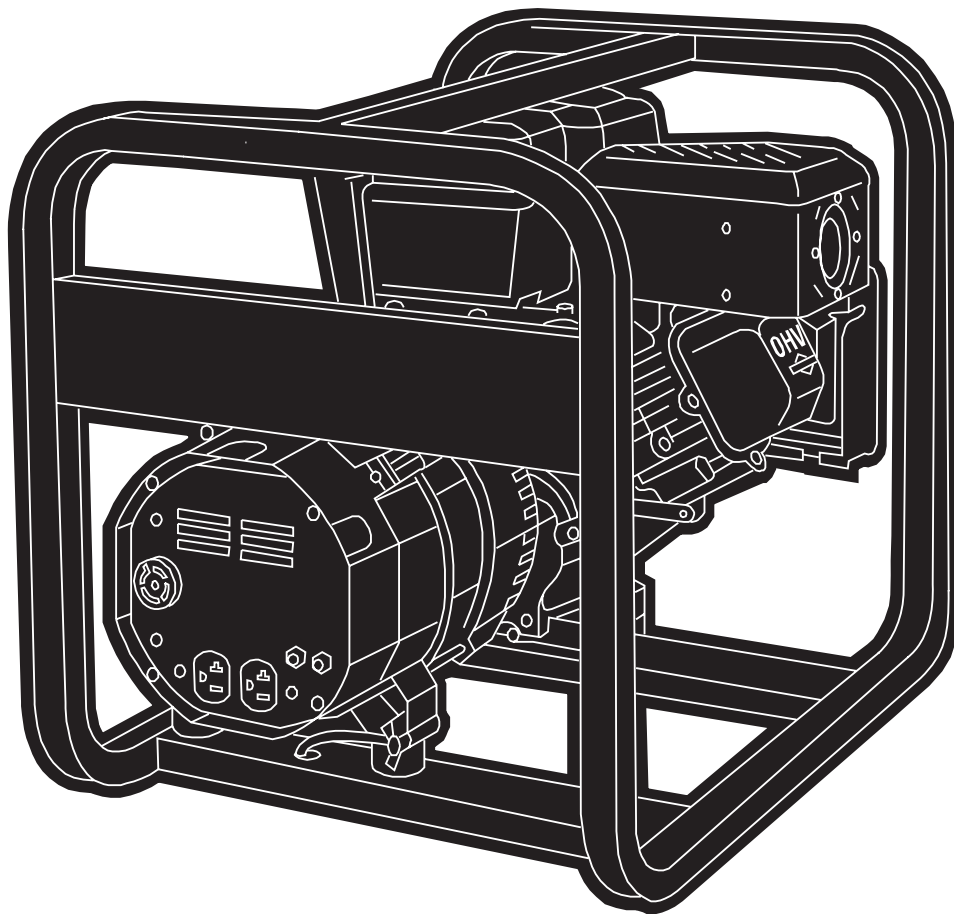

Questions?

Help is just a moment away!

Find your Briggs and Stratton distributor in our distributor locator map at

www.briggspowerproducts.com or contact your local Briggs and Stratton dealer for further information.

Perguntas?

La ayuda es justa un momento lejos!

Encuentre su Briggs y Stratton distribuidor en nuestro mapa del localizador de distribuidor en

www.briggspowerproducts.com o avise su Briggs y Stratton el comerciante local para la información adicional.

Perguntas?

O auxílio está a poucos passos! Procure

o fornecedor de serviços authrizados mais próximo em nosso mapa de fornecedores em www.briggspowerproducts.com ou entre em contato com seu representante local da Briggs & Stratton para obter mais informações.