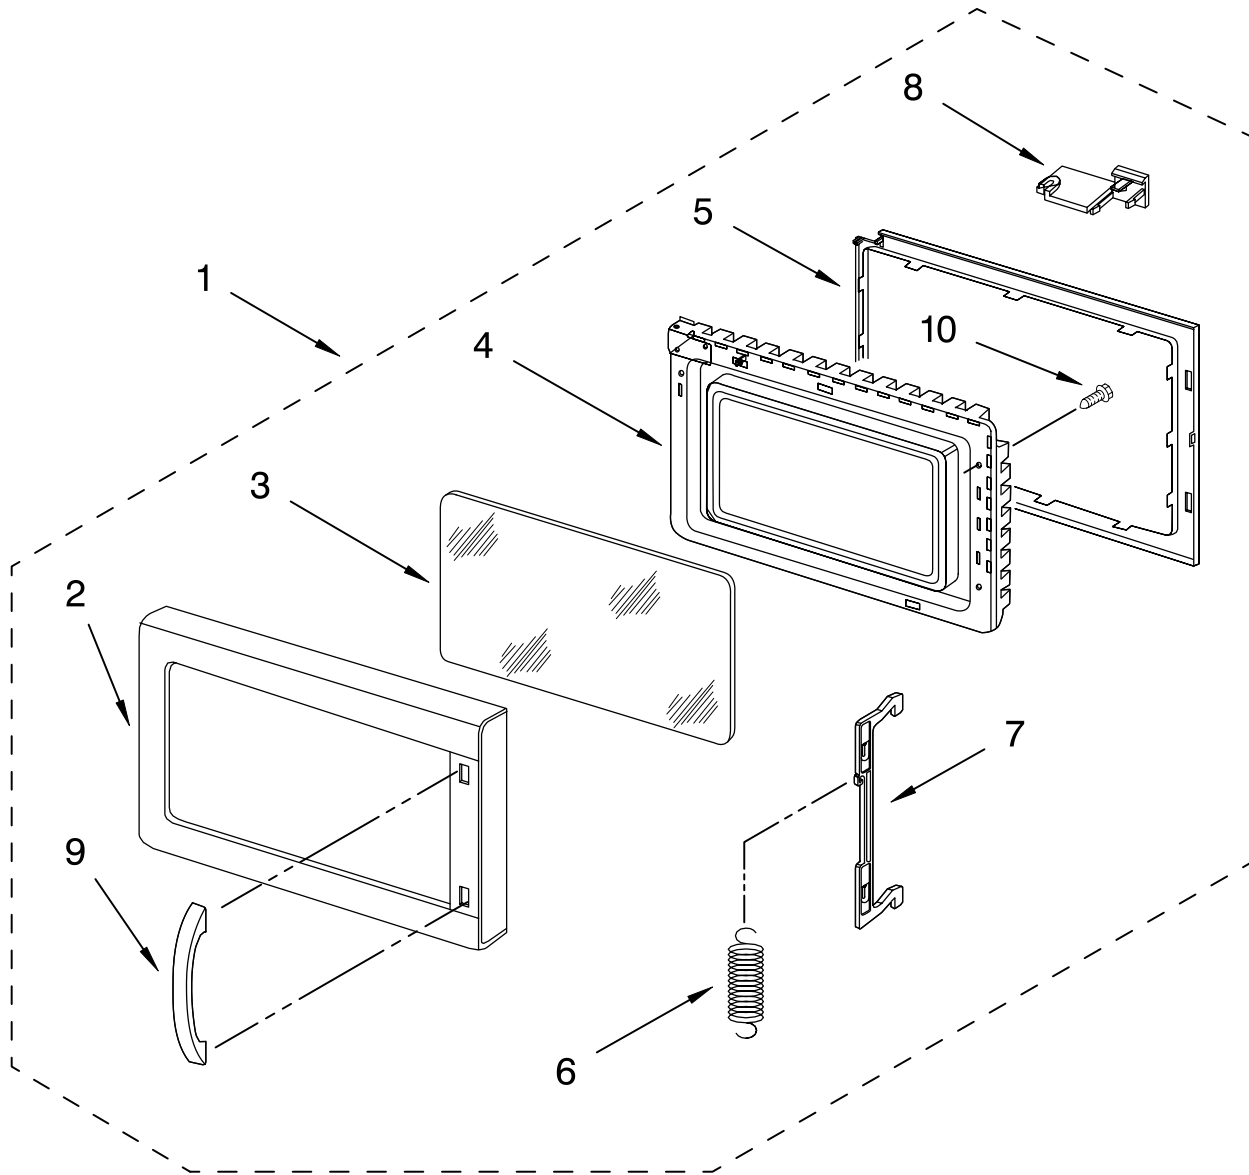

FOR ORDERING INFORMATION REFER TO PARTS PRICE LIST

LATCH BOARD PARTS

For Models: GM8155XJB2, GM8155XJQ2, GM8155XJT2
 (Black) (White) (Biscuit)

Illus. No.	Part No.	DESCRIPTION
1		Assembly, Latch (Non-Serviceable)
2	8183558	Latch Board
3	8183561	Micro Switch
4	8183562	Micro Switch
5	4358795	Lever, Switch
7	4358271	Screw

FOR ORDERING INFORMATION REFER TO PARTS PRICE LIST

CONTROL PANEL PARTS

For Models: GM8155XJB2, GM8155XJQ2, GM8155XJT2
 (Black) (White) (Biscuit)

Illus. No.	Part No.	DESCRIPTION
3		Control Panel
	8183570	Black
	8183571	White
4	8183676	Biscuit Membrane
	8183587	Black
	8183588	White
	8183810	Biscuit
8	8183589	Microcomputer
10	4358451	Screw

FOR ORDERING INFORMATION REFER TO PARTS PRICE LIST

OVEN DOOR PARTS

For Models: GM8155XJB2, GM8155XJQ2, GM8155XJT2
(Black) (White) (Biscuit)

Illus. No.	Part No.	DESCRIPTION
1	8183537	Black
	8183538	White
	8183793	Biscuit
		Door Assembly
2	8183539	Black
	8183540	White
	8183811	Biscuit
		Panel, Door