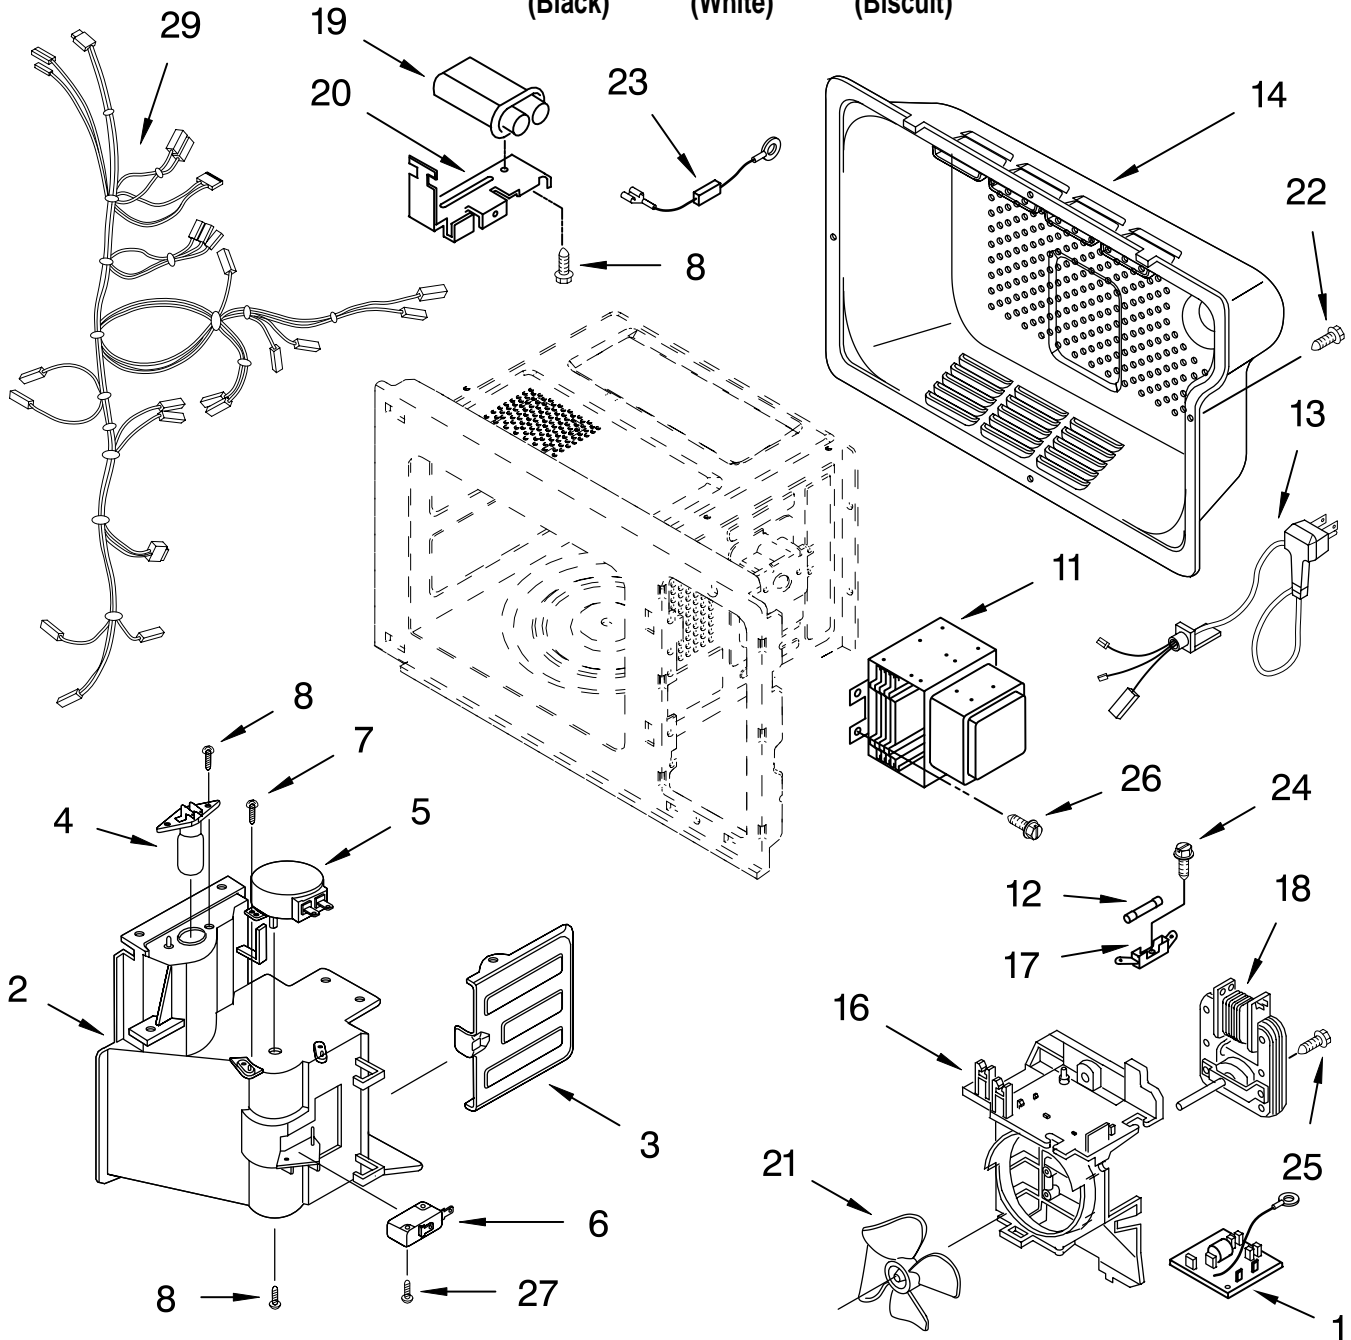

For Models: GM8155XJB2, GM8155XJQ2, GM8155XJT2

(Black) (White) (Biscuit)

Illus. No.	Part No.	DESCRIPTION	Illus. No.	Part No.	DESCRIPTION	Illus. No.	Part No.	DESCRIPTION
1		Literature Parts	13	4358460	Bushing	28	4358476	Nut
	8205981	U & C Guide	14	8183581	Convection Element	29	8183564	Screw
	8205787	Tech Sheet	15	8183577	Clip, Conv Element	31	8183591	Harness, Wire
		Cooking Guide	16	8183567	Duct, Magnetron	ACCESSORY PARTS		
	8172205	English	17	4358464	Insulation			Trim Kits
	8172219	Instructions, Installation	18	8183566	Shield, Back Insul	MK1157XJB		27" Black
	8172220	Template, B/I Kit	19	4358466	Fan Blade	MK1157XJQ		27" White
2	8171878	Sensor	20	4358467	Bracket, Convection Motor	MK1157XJT		27" Biscuit
3	4358450	Screw	21	8183565	Convection Motor	MK1157XJS		27" Stainless
5	8183575	Bracket, Center	22	4358192	Screw	MK1150XJB		30" Black
6	8183574	Bracket, Left	23	4358477	Washer	MK1150XJQ		30" White
7	8183576	Bracket, Lower	24	4358478	Washer	MK1150XJT		30" Biscuit
9	8183580	Insulator	25	4358362	Screw	MK1150XJS		30" Stainless
10	8183593	Thermostat	26	8183572	Screw			
11	8183583	Thermistor	27	4358380	Screw			
12	8183582	Fan						

OVEN INTERIOR PARTS

For Models: GM8155XJB2, GM8155XJQ2, GM8155XJT2

(Black) (White) (Biscuit)

Illus. No.	Part No.	DESCRIPTION
1	8183771	Filter, Noise
2	8183563	Air Duct
3	8183573	Bracket, Damper
4	8183592	Lamp
5	8183586	Motor, Stirrer
6	8183561	Switch, Micro
7	4358188	Screw
8	4358381	Screw
11	8172000	Magnetron

Illus. No.	Part No.	DESCRIPTION
12	8183507	Fuse
13	8183584	Power Cord
14	8183569	Cover, Back
16	8183579	Guide, Suction
17	8183578	Holder, Fuse
18	8183585	Motor, Fan
19	8183536	Capacitor, H.V.C.
20	4359161	Bracket, H.V.C.

Illus. No.	Part No.	DESCRIPTION
21	4358379	Fan
22	4358192	Screw
23	8171879	Cable, Diode
24	4358451	Screw
25	4358190	Screw
26	4358489	Screw
27	4358357	Screw
29	8206266	Harness, Main

FOR ORDERING INFORMATION REFER TO PARTS PRICE LIST