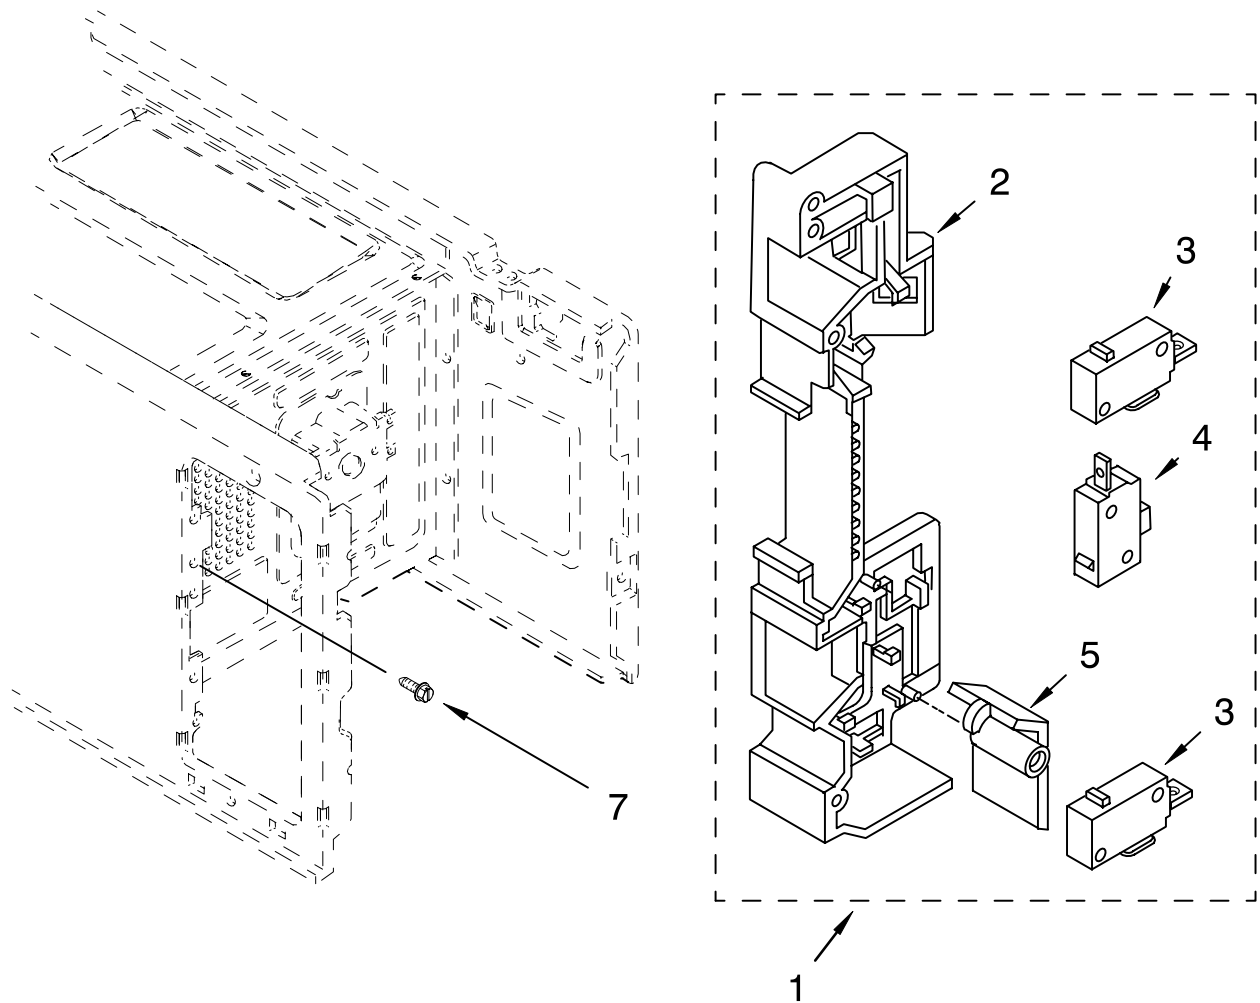

FOR ORDERING INFORMATION REFER TO PARTS PRICE LIST

BASE PLATE PARTS

For Models: GM8155XJB2, GM8155XJQ2, GM8155XJT2
(Black) (White) (Biscuit)

Illus. No.	Part No.	DESCRIPTION
1	8183568	Plate, Base
2	8172082	Transformer
3	8171902	Cap
5	4358192	Screw
7	4358489	Screw

FOR ORDERING INFORMATION REFER TO PARTS PRICE LIST

LATCH BOARD PARTS

For Models: GM8155XJB2, GM8155XJQ2, GM8155XJT2
 (Black) (White) (Biscuit)

Illus. No.	Part No.	DESCRIPTION
1		Assembly, Latch (Non-Serviceable)
2	8183558	Latch Board
3	8183561	Micro Switch
4	8183562	Micro Switch
5	4358795	Lever, Switch
7	4358271	Screw