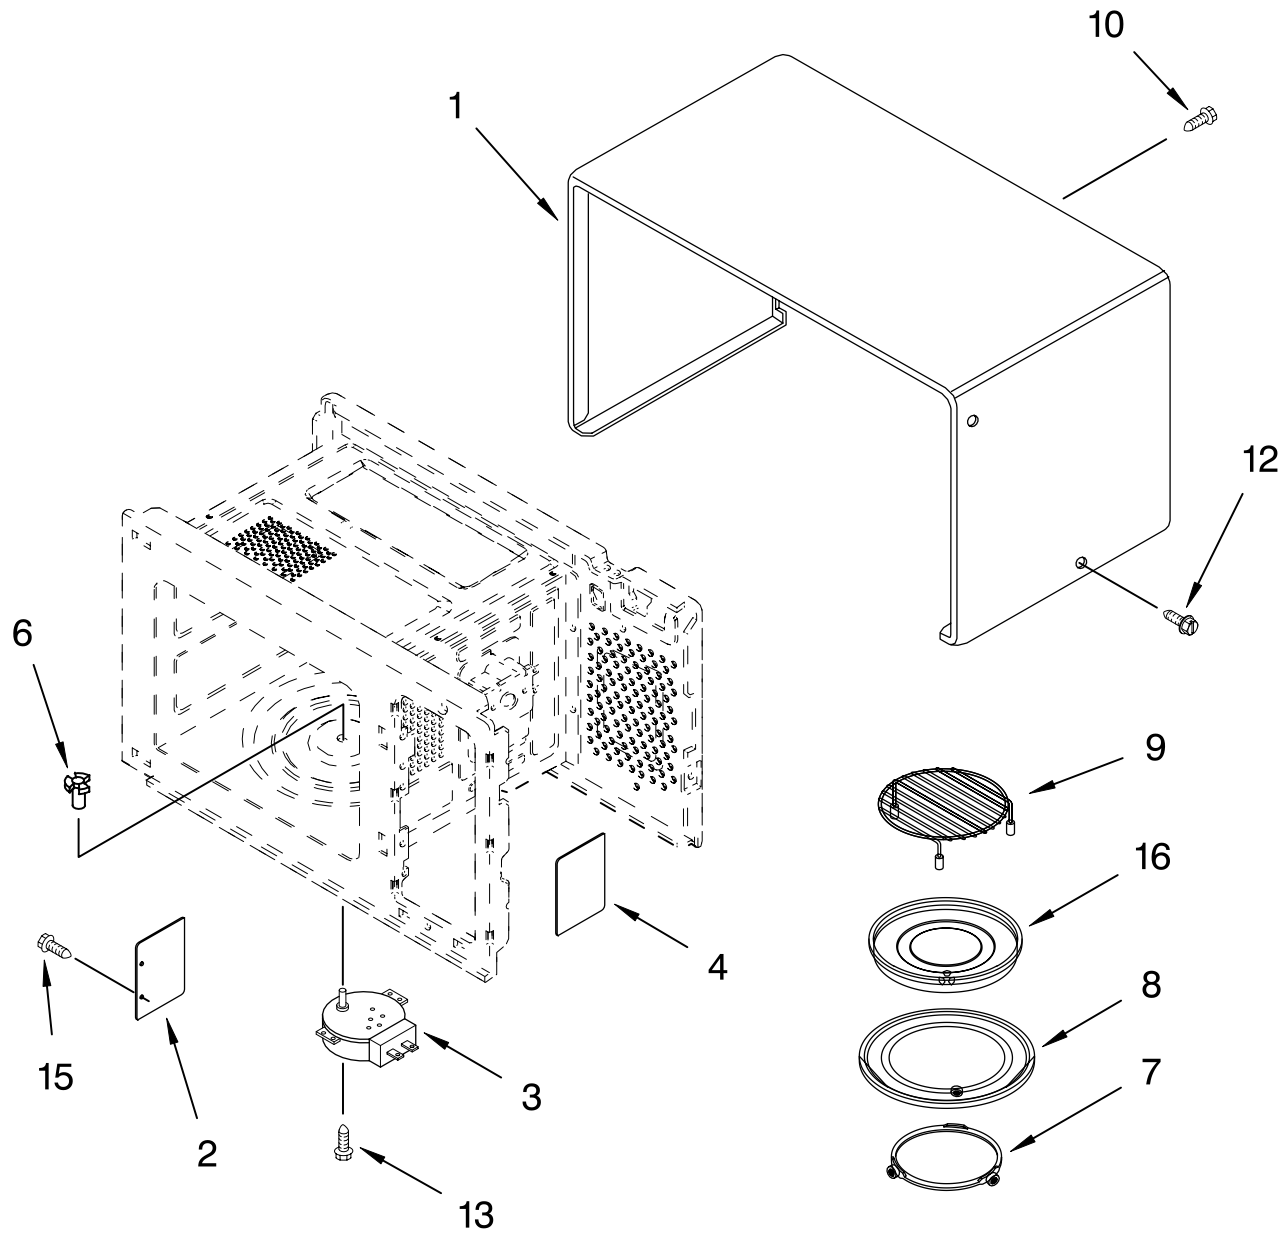

OVEN CAVITY PARTS

For Models: GM8155XJB2, GM8155XJQ2, GM8155XJT2
(Black) (White) (Biscuit)

Illus. No.	Part No.	DESCRIPTION	Illus. No.	Part No.	DESCRIPTION	Illus. No.	Part No.	DESCRIPTION
1	8183555	Outer Case	4	8183559	Glass, Lamp	12	4358829	Screw
	8183556	Black	6	8171863	Shaft, Turntable		4358362	Black
	8183695	White	7	8183560	Ring Assembly			WH/BT
	8183695	Biscuit	8	8172138	Tray	13	4358188	Screw
2	8183557	Canopy	9	8172251	Rack	15	4358045	Screw
3	8183554	Motor, Turntable	10	4358192	Screw	16	8172250	Pan, Drip

FOR ORDERING INFORMATION REFER TO PARTS PRICE LIST