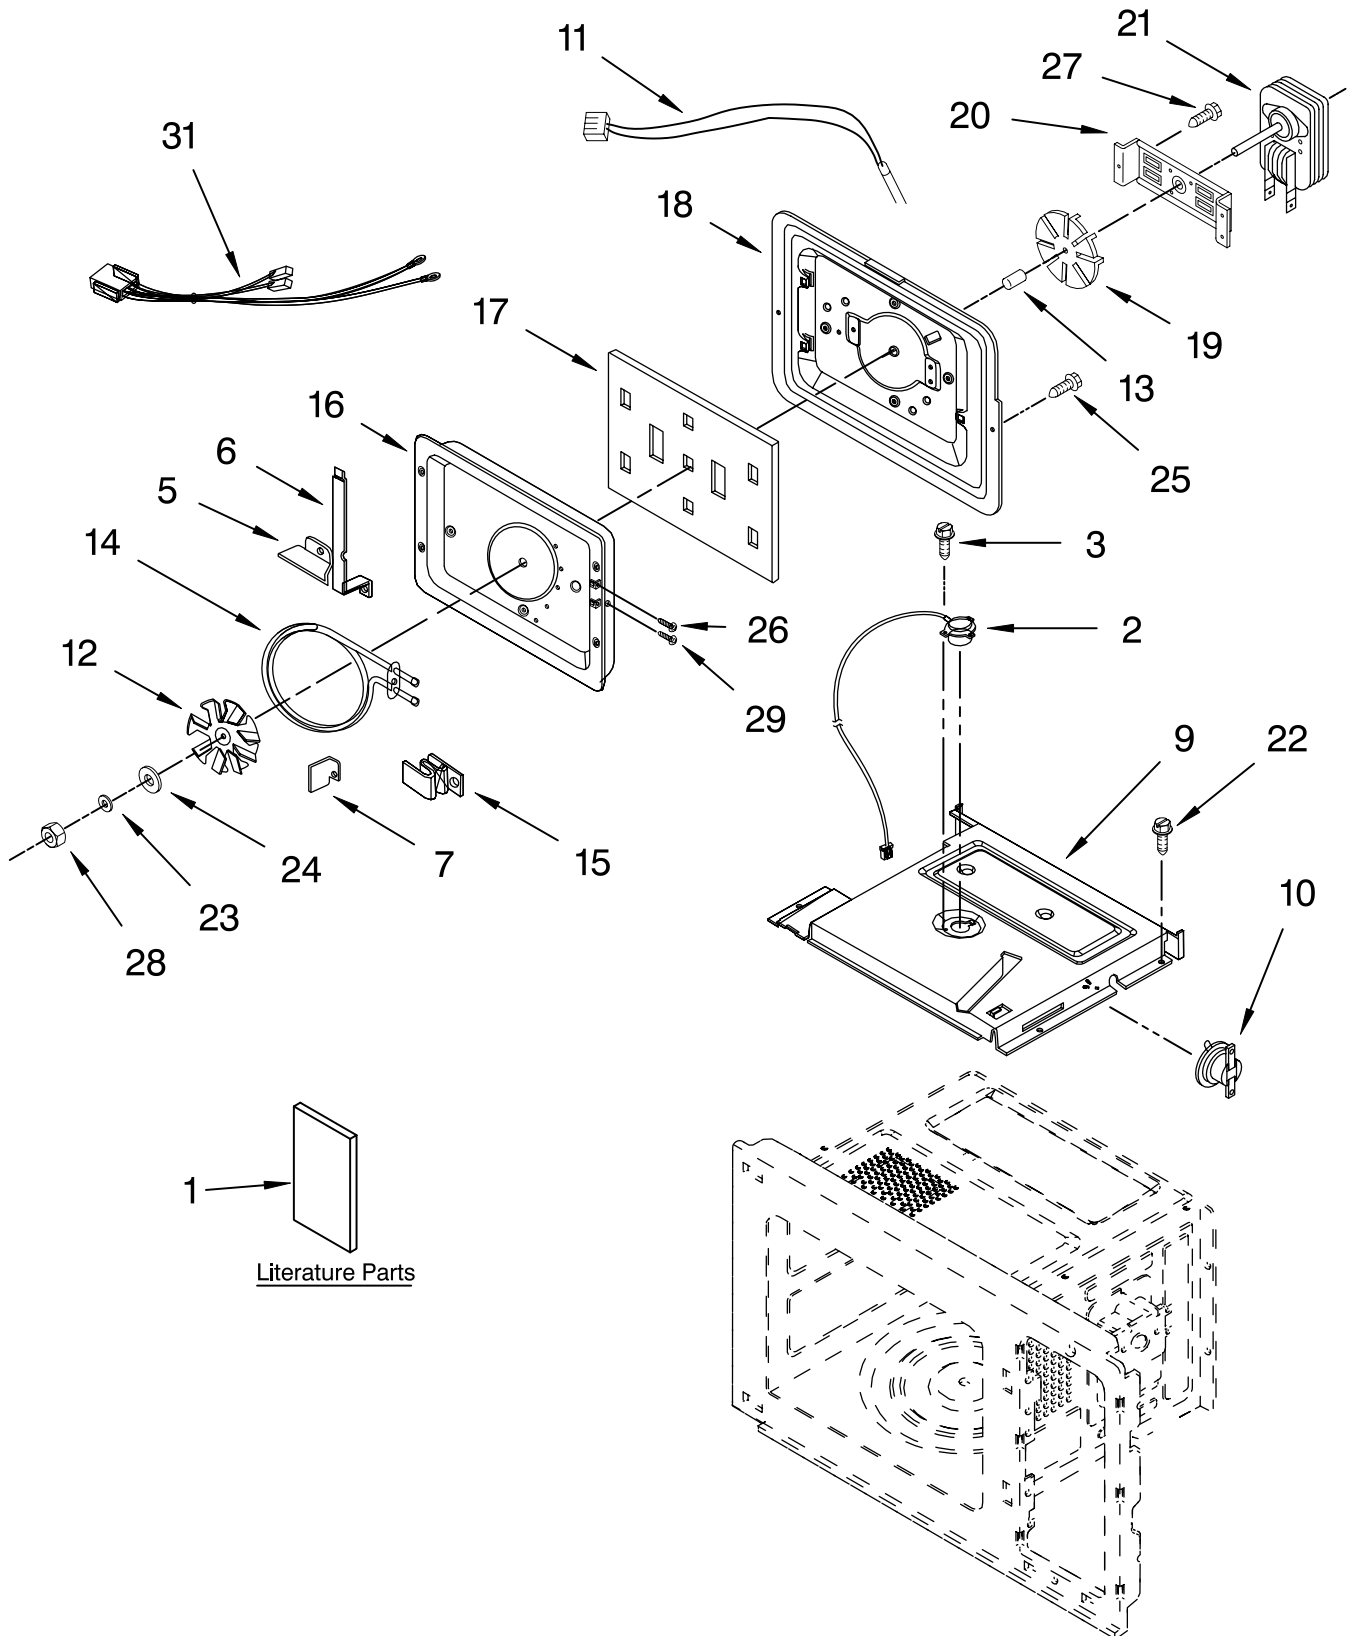

CONVECTION OVEN PARTS

For Models: GM8155XJB2, GM8155XJQ2, GM8155XJT2

(Black)

(White)

(Biscuit)

CONVECTION MICROWAVE OVEN

FOR ORDERING INFORMATION REFER TO PARTS PRICE LIST

CONVECTION OVEN PARTS

For Models: GM8155XJB2, GM8155XJQ2, GM8155XJT2

(Black) (White) (Biscuit)

Illus. No.	Part No.	DESCRIPTION	Illus. No.	Part No.	DESCRIPTION	Illus. No.	Part No.	DESCRIPTION
1		Literature Parts	13	4358460	Bushing	28	4358476	Nut
	8205981	U & C Guide	14	8183581	Convection Element	29	8183564	Screw
	8205787	Tech Sheet	15	8183577	Clip, Conv Element	31	8183591	Harness, Wire
		Cooking Guide	16	8183567	Duct, Magnetron	ACCESSORY PARTS		
	8172205	English	17	4358464	Insulation			Trim Kits
	8172219	Instructions, Installation	18	8183566	Shield, Back Insul	MK1157XJB		27" Black
	8172220	Template, B/I Kit	19	4358466	Fan Blade	MK1157XJQ		27" White
2	8171878	Sensor	20	4358467	Bracket, Convection Motor	MK1157XJT		27" Biscuit
3	4358450	Screw	21	8183565	Convection Motor	MK1157XJS		27" Stainless
5	8183575	Bracket, Center	22	4358192	Screw	MK1150XJB		30" Black
6	8183574	Bracket, Left	23	4358477	Washer	MK1150XJQ		30" White
7	8183576	Bracket, Lower	24	4358478	Washer	MK1150XJT		30" Biscuit
9	8183580	Insulator	25	4358362	Screw	MK1150XJS		30" Stainless
10	8183593	Thermostat	26	8183572	Screw			
11	8183583	Thermistor	27	4358380	Screw			
12	8183582	Fan