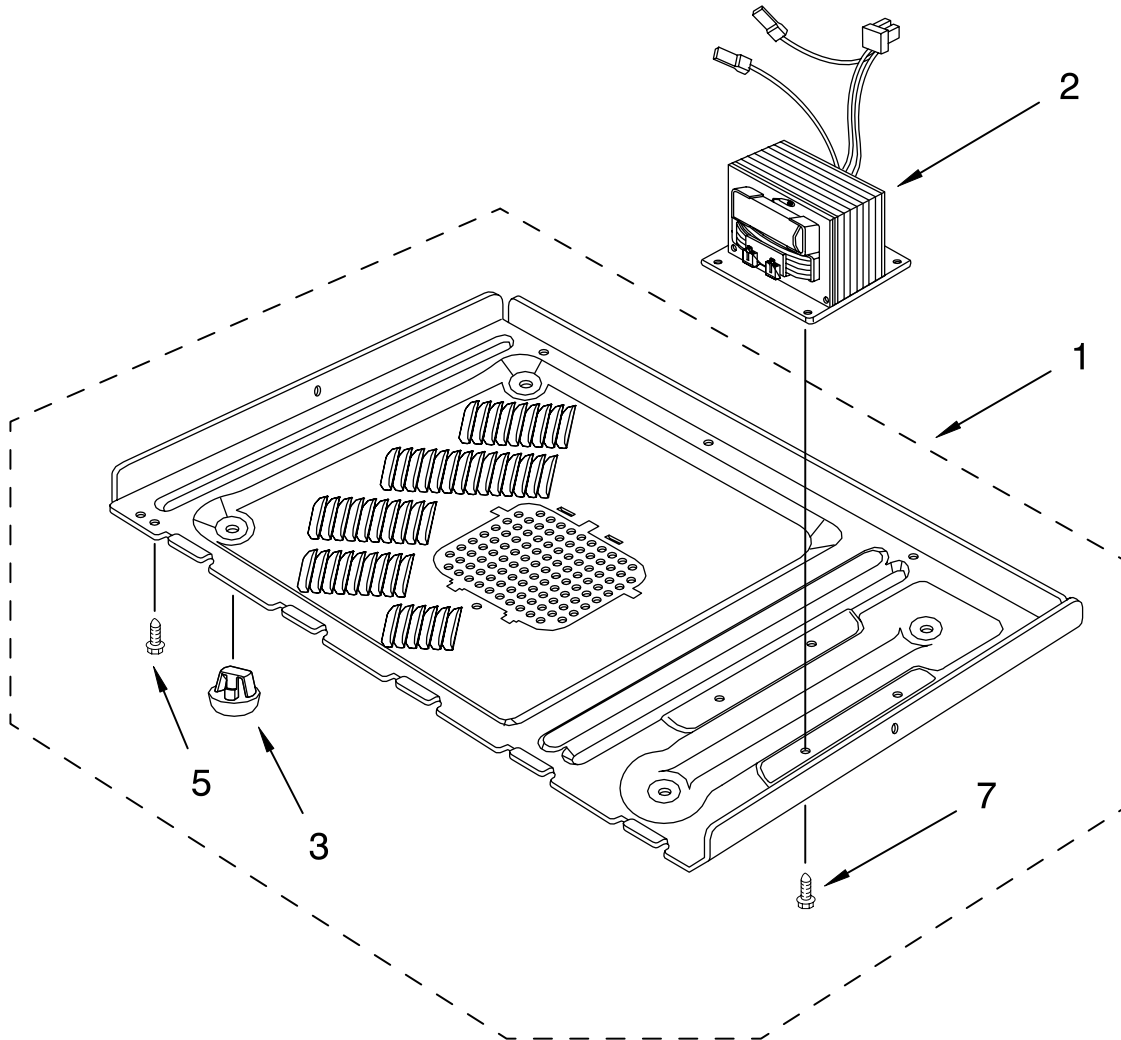

OVEN CAVITY PARTS

For Models: GM8155XJB2, GM8155XJQ2, GM8155XJT2
(Black) (White) (Biscuit)

Illus. No.	Part No.	DESCRIPTION	Illus. No.	Part No.	DESCRIPTION	Illus. No.	Part No.	DESCRIPTION
1	8183555	Outer Case	4	8183559	Glass, Lamp	12	4358829	Screw
	8183556	Black	6	8171863	Shaft, Turntable		4358362	Black
	8183695	White	7	8183560	Ring Assembly			WH/BT
	8183695	Biscuit	8	8172138	Tray	13	4358188	Screw
2	8183557	Canopy	9	8172251	Rack	15	4358045	Screw
3	8183554	Motor, Turntable	10	4358192	Screw	16	8172250	Pan, Drip

FOR ORDERING INFORMATION REFER TO PARTS PRICE LIST

BASE PLATE PARTS

For Models: GM8155XJB2, GM8155XJQ2, GM8155XJT2
(Black) (White) (Biscuit)

Illus. No.	Part No.	DESCRIPTION
1	8183568	Plate, Base
2	8172082	Transformer
3	8171902	Cap
5	4358192	Screw
7	4358489	Screw