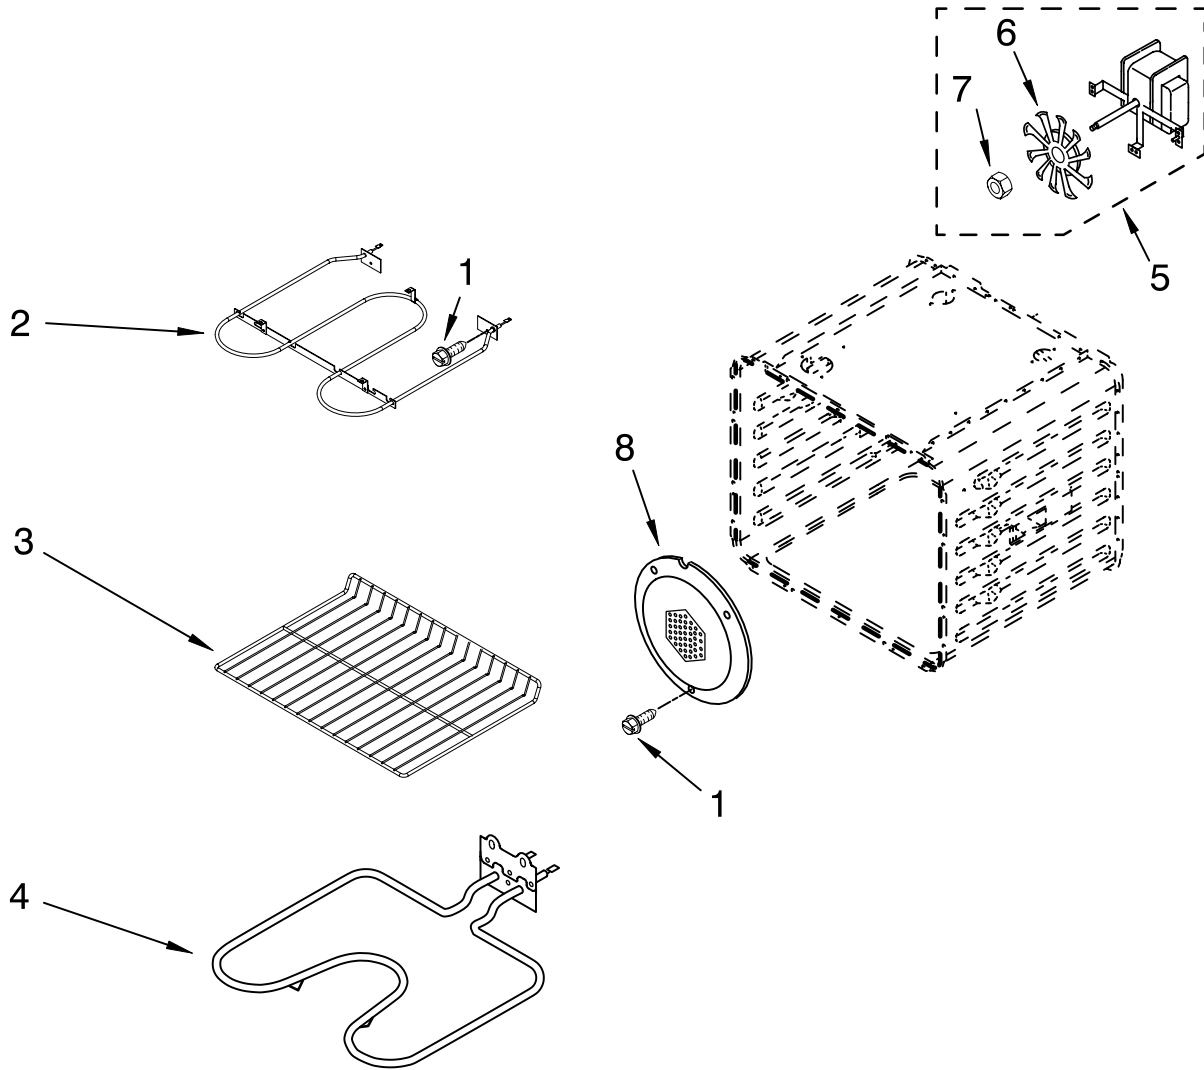

INTERNAL OVEN PARTS

For Models: GBS277PRQ03, GBS277PRB03, GBS277PRS03
(Black) (Designer White) (Stainless)

Illus. No.	Part No.	DESCRIPTION
1	4449154	Screw
2	9760771	Element, Broil
3	4448715	Rack, Oven
4	9760766	Element, Bake
5	W10116228	Motor, Convection
6	W10116351	Blade, Fan
7	W10116349	Nut
8	4448988	Cover, Fan

FOR ORDERING INFORMATION REFER TO PARTS PRICE LIST