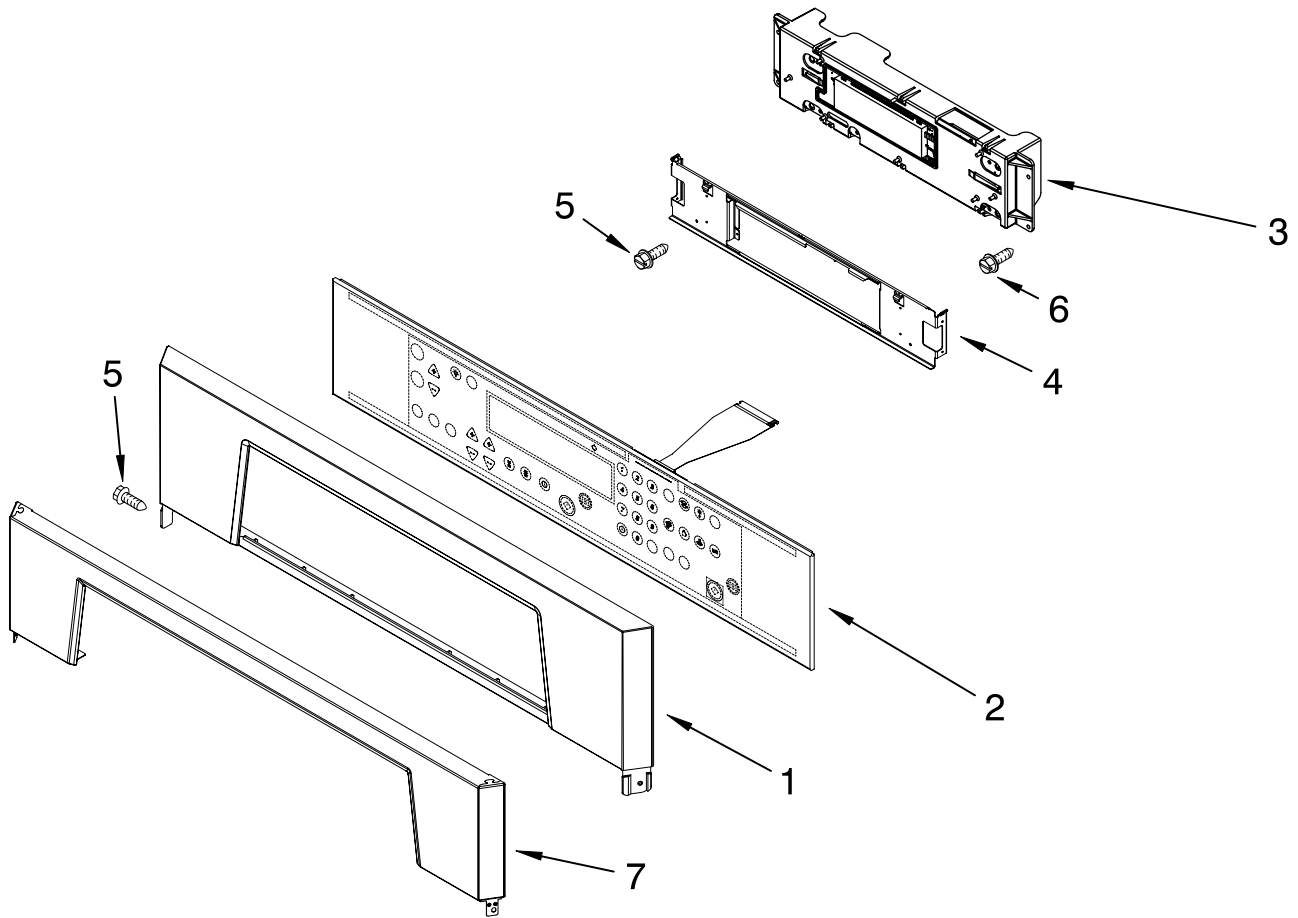

CONTROL PANEL PARTS

For Models: GBS277PRQ03, GBS277PRB03, GBS277PRS03
 (Black) (Designer White) (Stainless)

Illus. No.	Part No.	DESCRIPTION
1		Control Panel
	8302844	Black
	8302845	White
2		Assembly, Switch
	W10161675	Black
	W10161674	White
3	8303885	Assembly, Control
4	W10153087	Backer, Control
5	4449745	Screw
6	3400832	Screw
7	W10166945	Trim, Control Panel (Stainless model only)

FOR ORDERING INFORMATION REFER TO PARTS PRICE LIST

OVEN DOOR PARTS

For Models: GBS277PRQ03, GBS277PRB03, GBS277PRS03
(Black) (Designer White) (Stainless)

Illus. No.	Part No.	DESCRIPTION
1	8303699	Door Liner
2	8303810	Nameplate
3	4449253	Glass, Inner
4	4451721	Insulation, Door
5	W10136472	Bracket, Handle
6	4451040	Screw
7	9759224	Glass, Inner
8	4449809	Screw
9	4449743	Screw