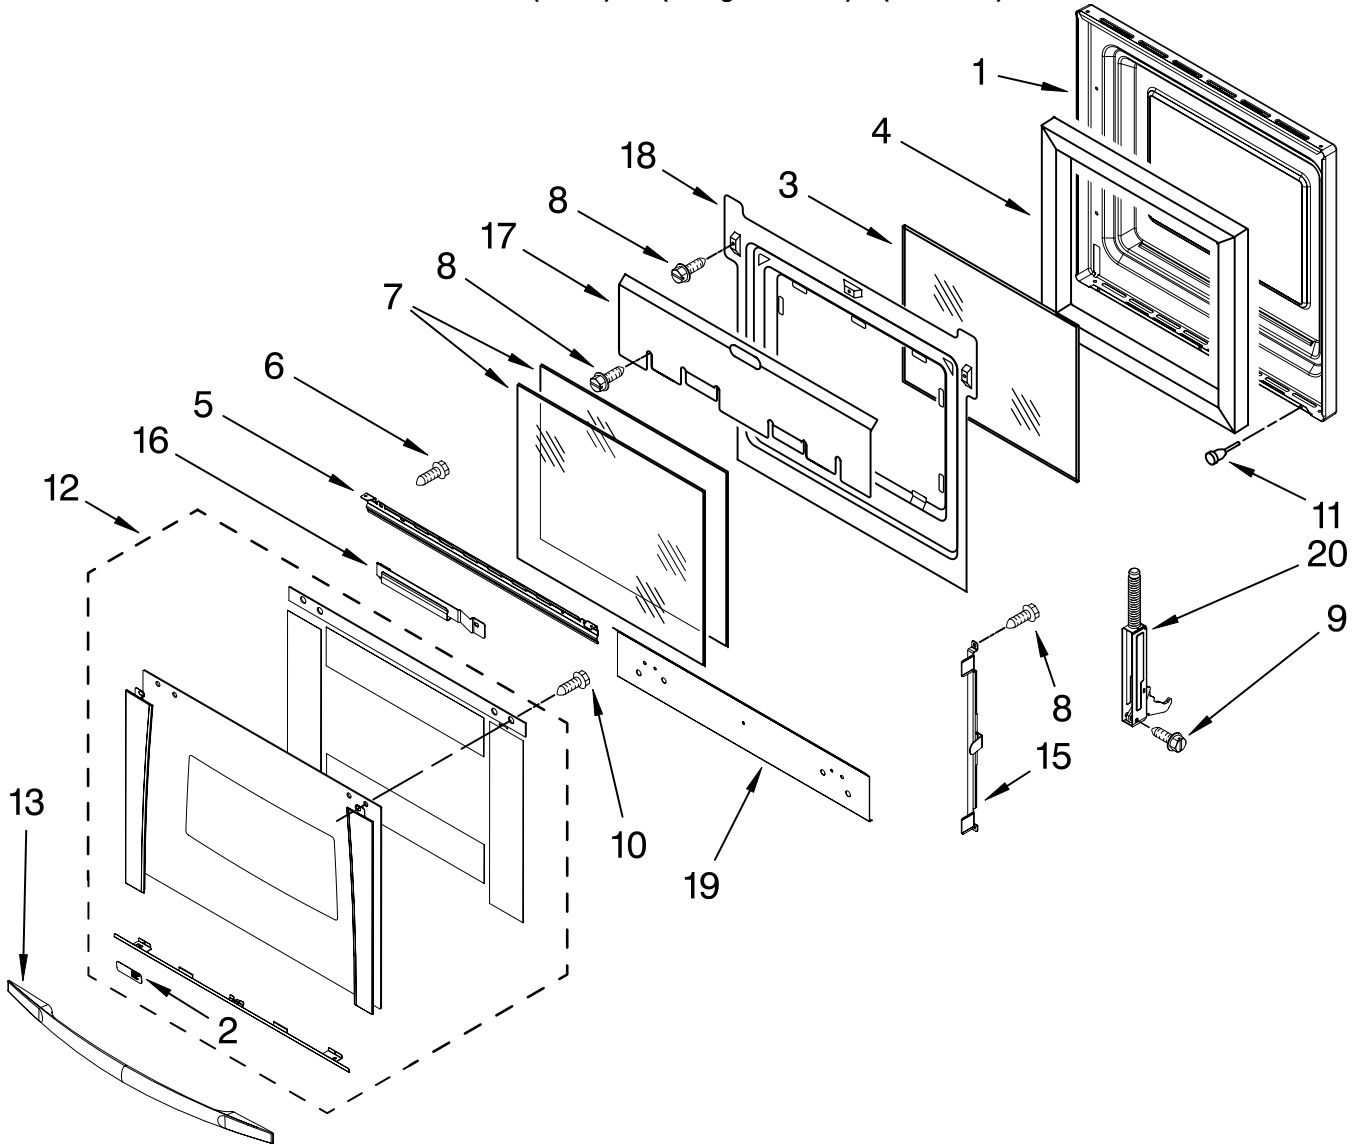

CONTROL PANEL PARTS

For Models: GBS277PRQ03, GBS277PRB03, GBS277PRS03
 (Black) (Designer White) (Stainless)

Illus. No.	Part No.	DESCRIPTION
1		Control Panel
	8302844	Black
	8302845	White
2		Assembly, Switch
	W10161675	Black
	W10161674	White
3	8303885	Assembly, Control
4	W10153087	Backer, Control
5	4449745	Screw
6	3400832	Screw
7	W10166945	Trim, Control Panel (Stainless model only)

FOR ORDERING INFORMATION REFER TO PARTS PRICE LIST

OVEN DOOR PARTS

For Models: GBS277PRQ03, GBS277PRB03, GBS277PRS03
(Black) (Designer White) (Stainless)

Illus. No.	Part No.	DESCRIPTION
1	8303699	Door Liner
2	8303810	Nameplate
3	4449253	Glass, Inner
4	4451721	Insulation, Door
5	W10136472	Bracket, Handle
6	4451040	Screw
7	9759224	Glass, Inner
8	4449809	Screw
9	4449743	Screw