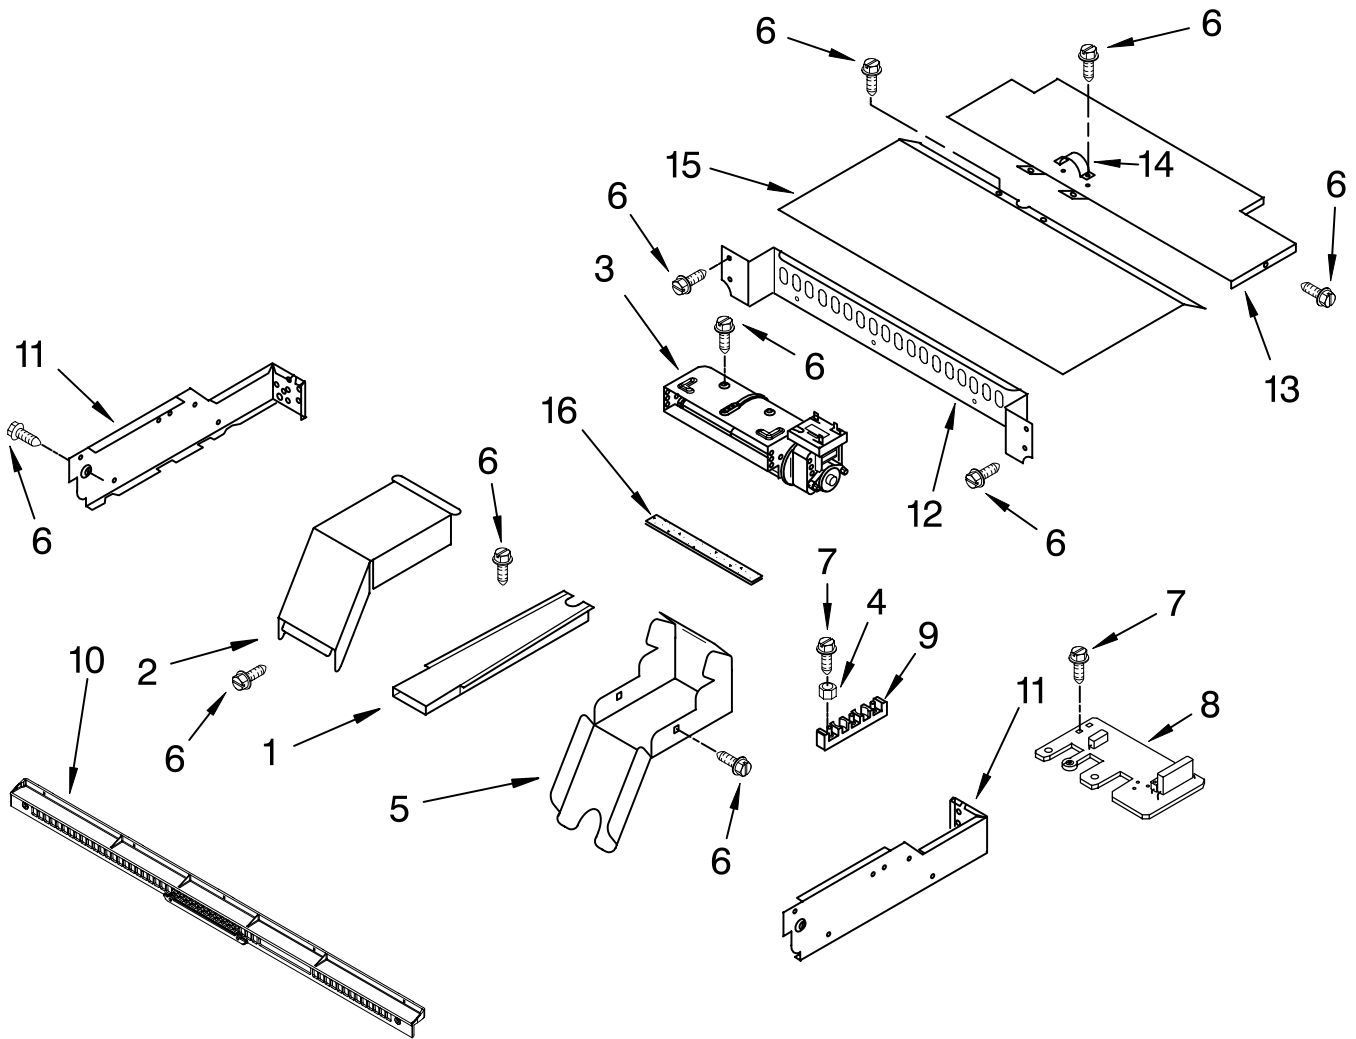

TOP VENTING PARTS

For Models: GBS277PRQ03, GBS277PRB03, GBS277PRS03
(Black) (Designer White) (Stainless)

Illus. No.	Part No.	DESCRIPTION
1	4451759	Vent, Exhaust
2	4455178	Elbow, Vent Top
3	4457289	Blower
4	7103P027-60	Nut, Terminal Block (3)
5	4455177	Elbow, Vent Bottom

Illus. No.	Part No.	DESCRIPTION
6	4449809	Screw
7	3400080	Screw
8	4451985	Suppressor
9	4449868	Block, Terminal
10	8303498	Vent, Control Panel
	4450038	Screw

Illus. No.	Part No.	DESCRIPTION
11		Side, Control Top
	4451597	Right
	4451598	Left
12	9759135	Back, Control
13	4450550	Cover, Top Rear
14	4448664	Clamp
15	4452366	Cover, Top Front
16	4451758	Seal, Foam

FOR ORDERING INFORMATION REFER TO PARTS PRICE LIST