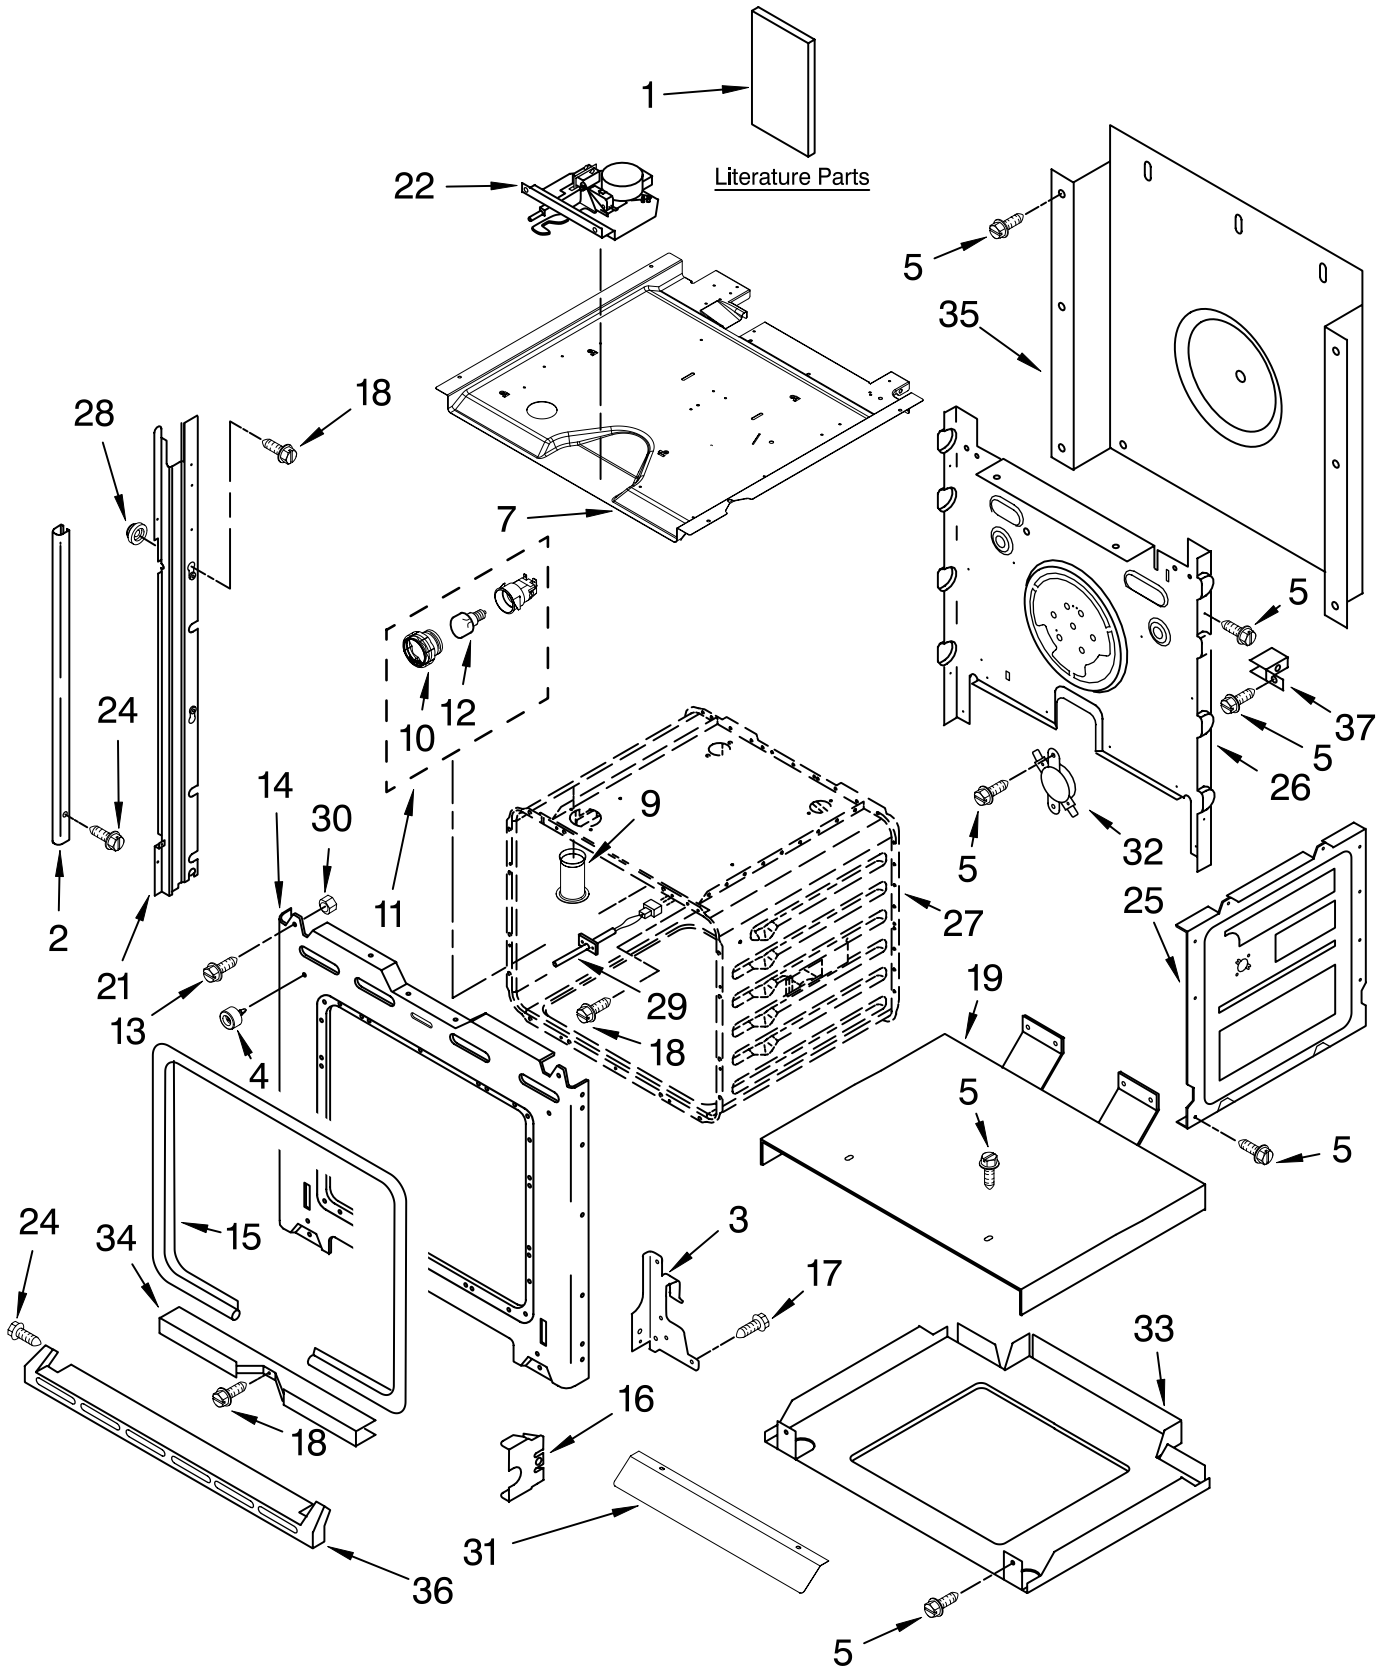

OVEN PARTS

For Models: GBS277PRQ03, GBS277PRB03, GBS277PRS03
(Black) (Designer White) (Stainless)

27" BUILT-IN ELECTRIC
SINGLE CONVECTION OVEN
(GOLD LINE)

FOR ORDERING INFORMATION REFER TO PARTS PRICE LIST

CONTROL PANEL PARTS

For Models: GBS277PRQ03, GBS277PRB03, GBS277PRS03
 (Black) (Designer White) (Stainless)

Illus. No.	Part No.	DESCRIPTION
1		Control Panel
	8302844	Black
	8302845	White
2		Assembly, Switch
	W10161675	Black
	W10161674	White
3	8303885	Assembly, Control
4	W10153087	Backer, Control
5	4449745	Screw
6	3400832	Screw
7	W10166945	Trim, Control Panel (Stainless model only)

FOR ORDERING INFORMATION REFER TO PARTS PRICE LIST

OVEN DOOR PARTS

For Models: GBS277PRQ03, GBS277PRB03, GBS277PRS03
(Black) (Designer White) (Stainless)

Illus. No.	Part No.	DESCRIPTION
1	8303699	Door Liner
2	8303810	Nameplate
3	4449253	Glass, Inner
4	4451721	Insulation, Door
5	W10136472	Bracket, Handle
6	4451040	Screw
7	9759224	Glass, Inner
8	4449809	Screw
9	4449743	Screw